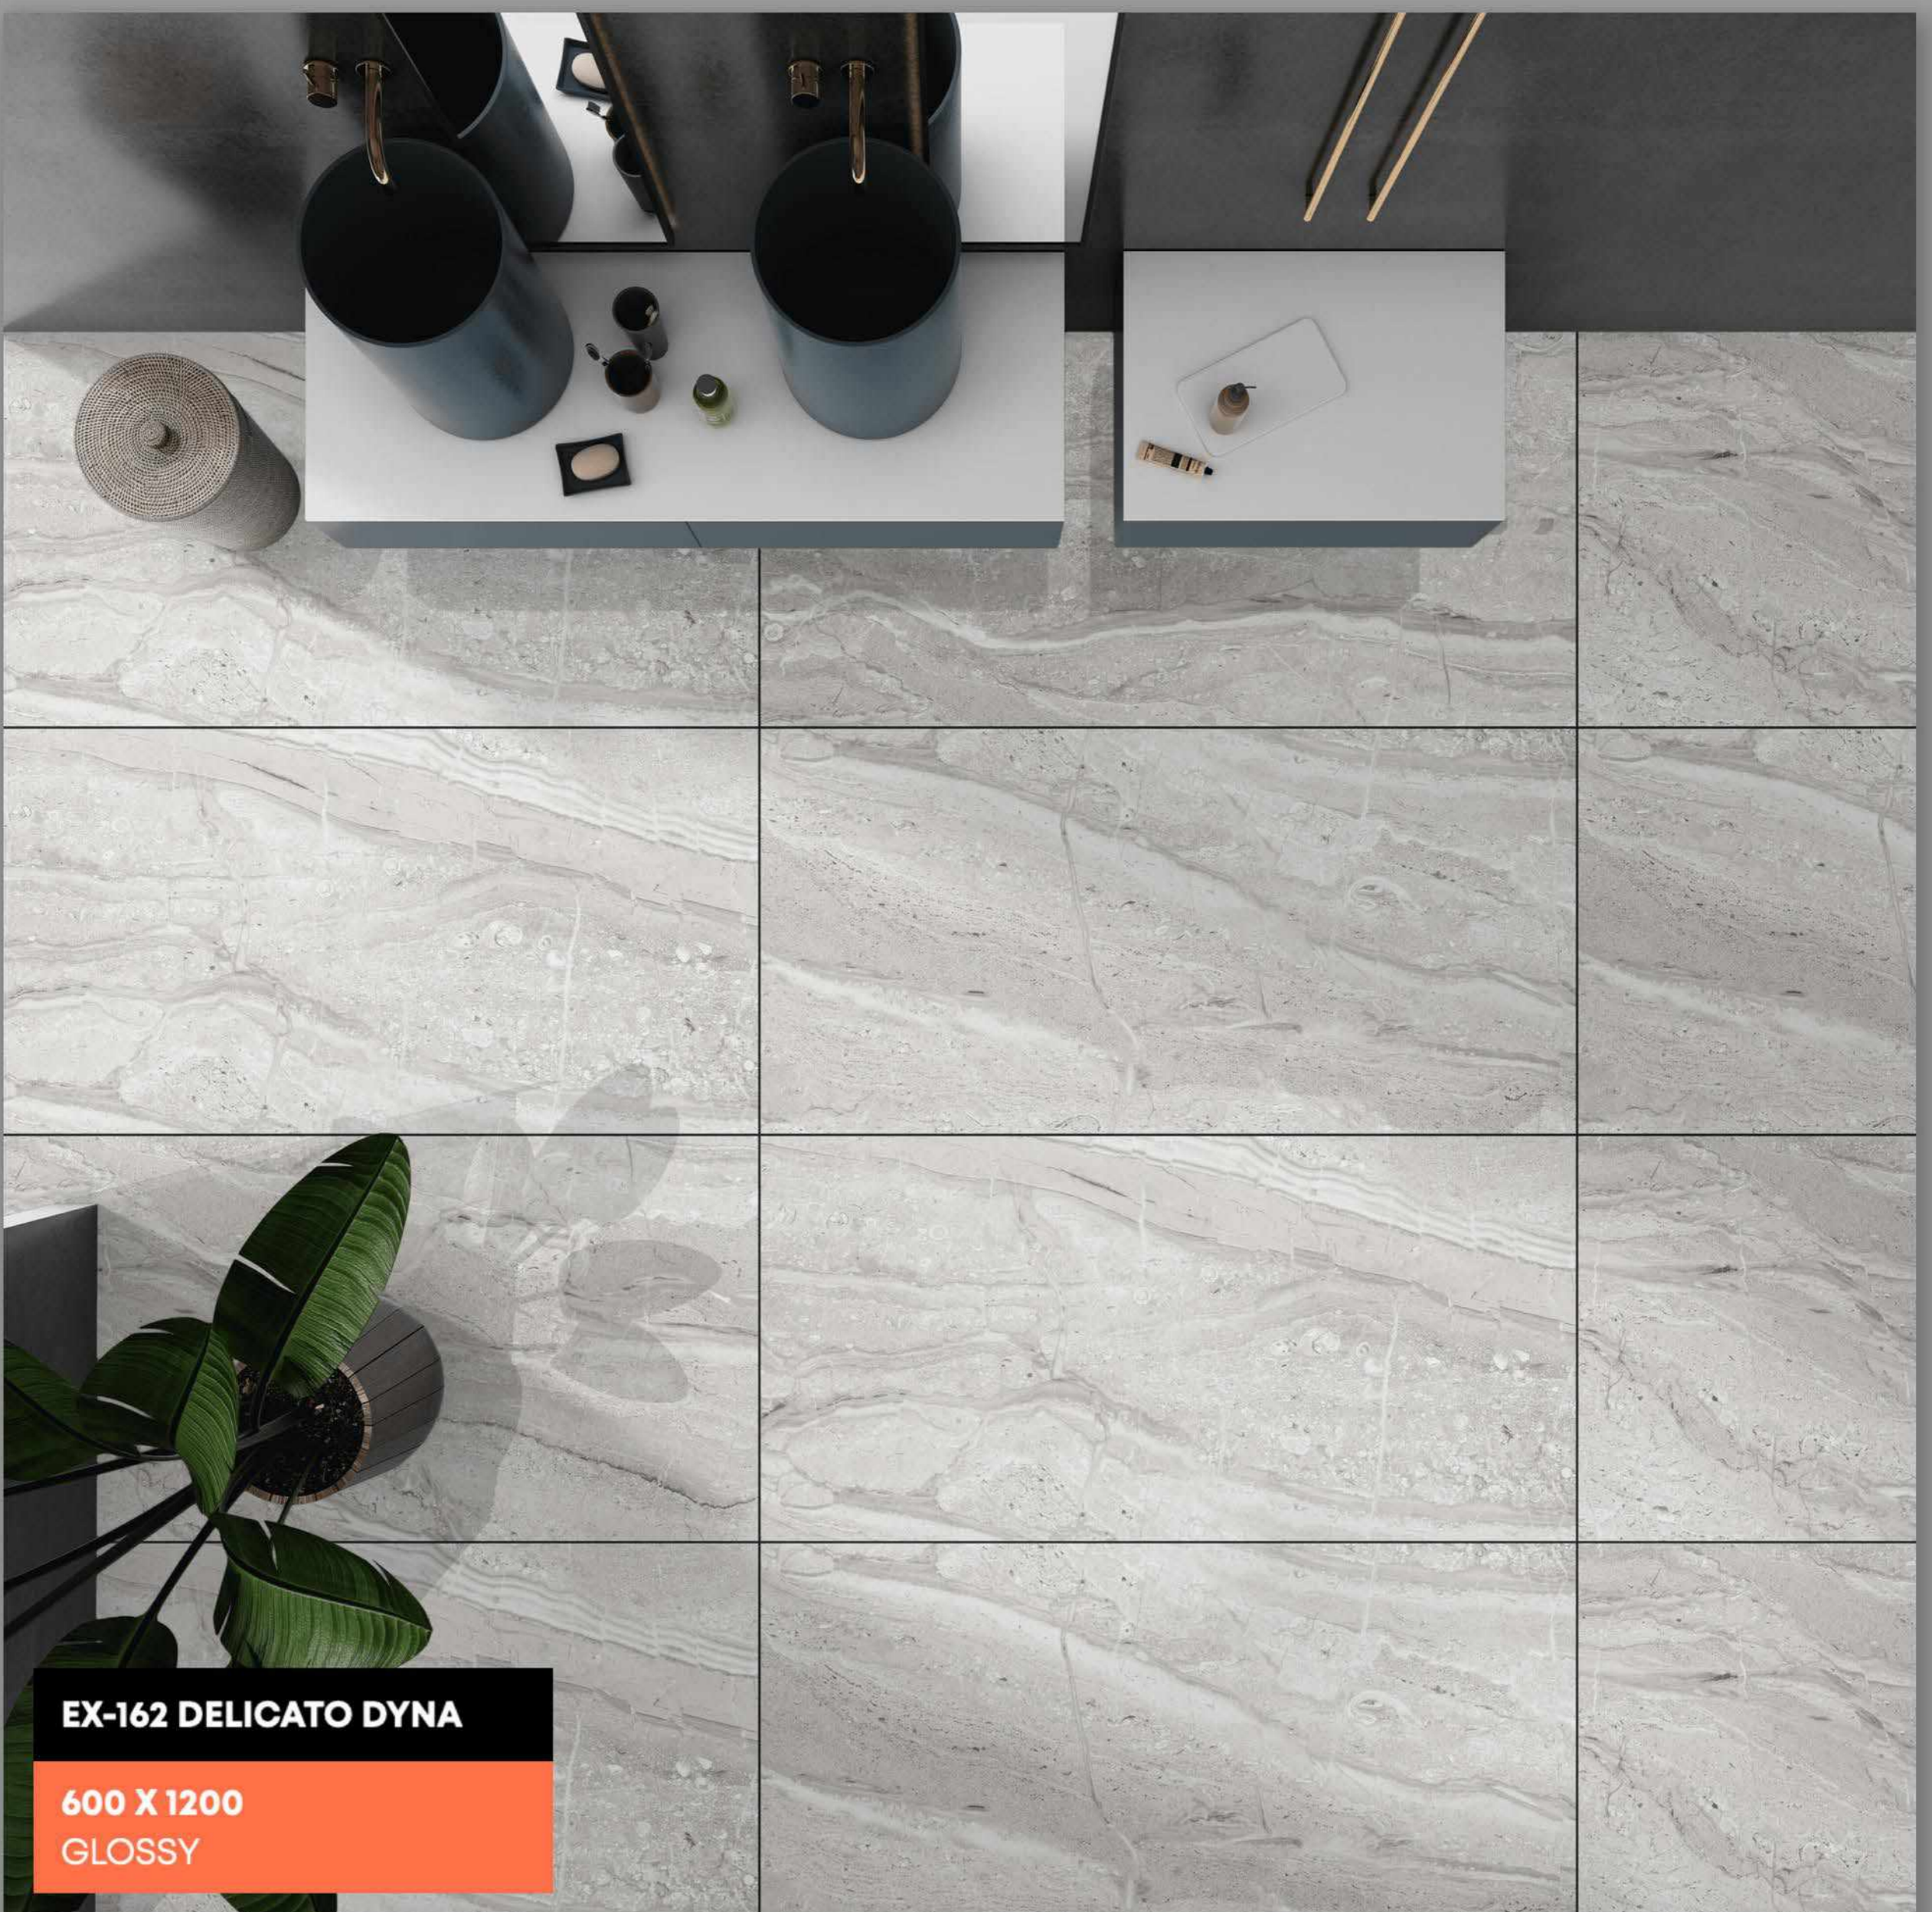

EX-151 CLOUD WHITE

600 X 1200
GLOSSY

Random Designs

0% Zero Maintenance

Eco-Friendly

Low Water Absorption

EX-161 DELICATO DYNA BR

FINISH | GLOSSY

RANDOM - 04

EX-162 DELICATO DYNA

600 X 1200
GLOSSY

Random Designs

0% Zero Maintenance

Eco-Friendly

Low Water Absorption

EX-185 HONEY ONYX CREMA