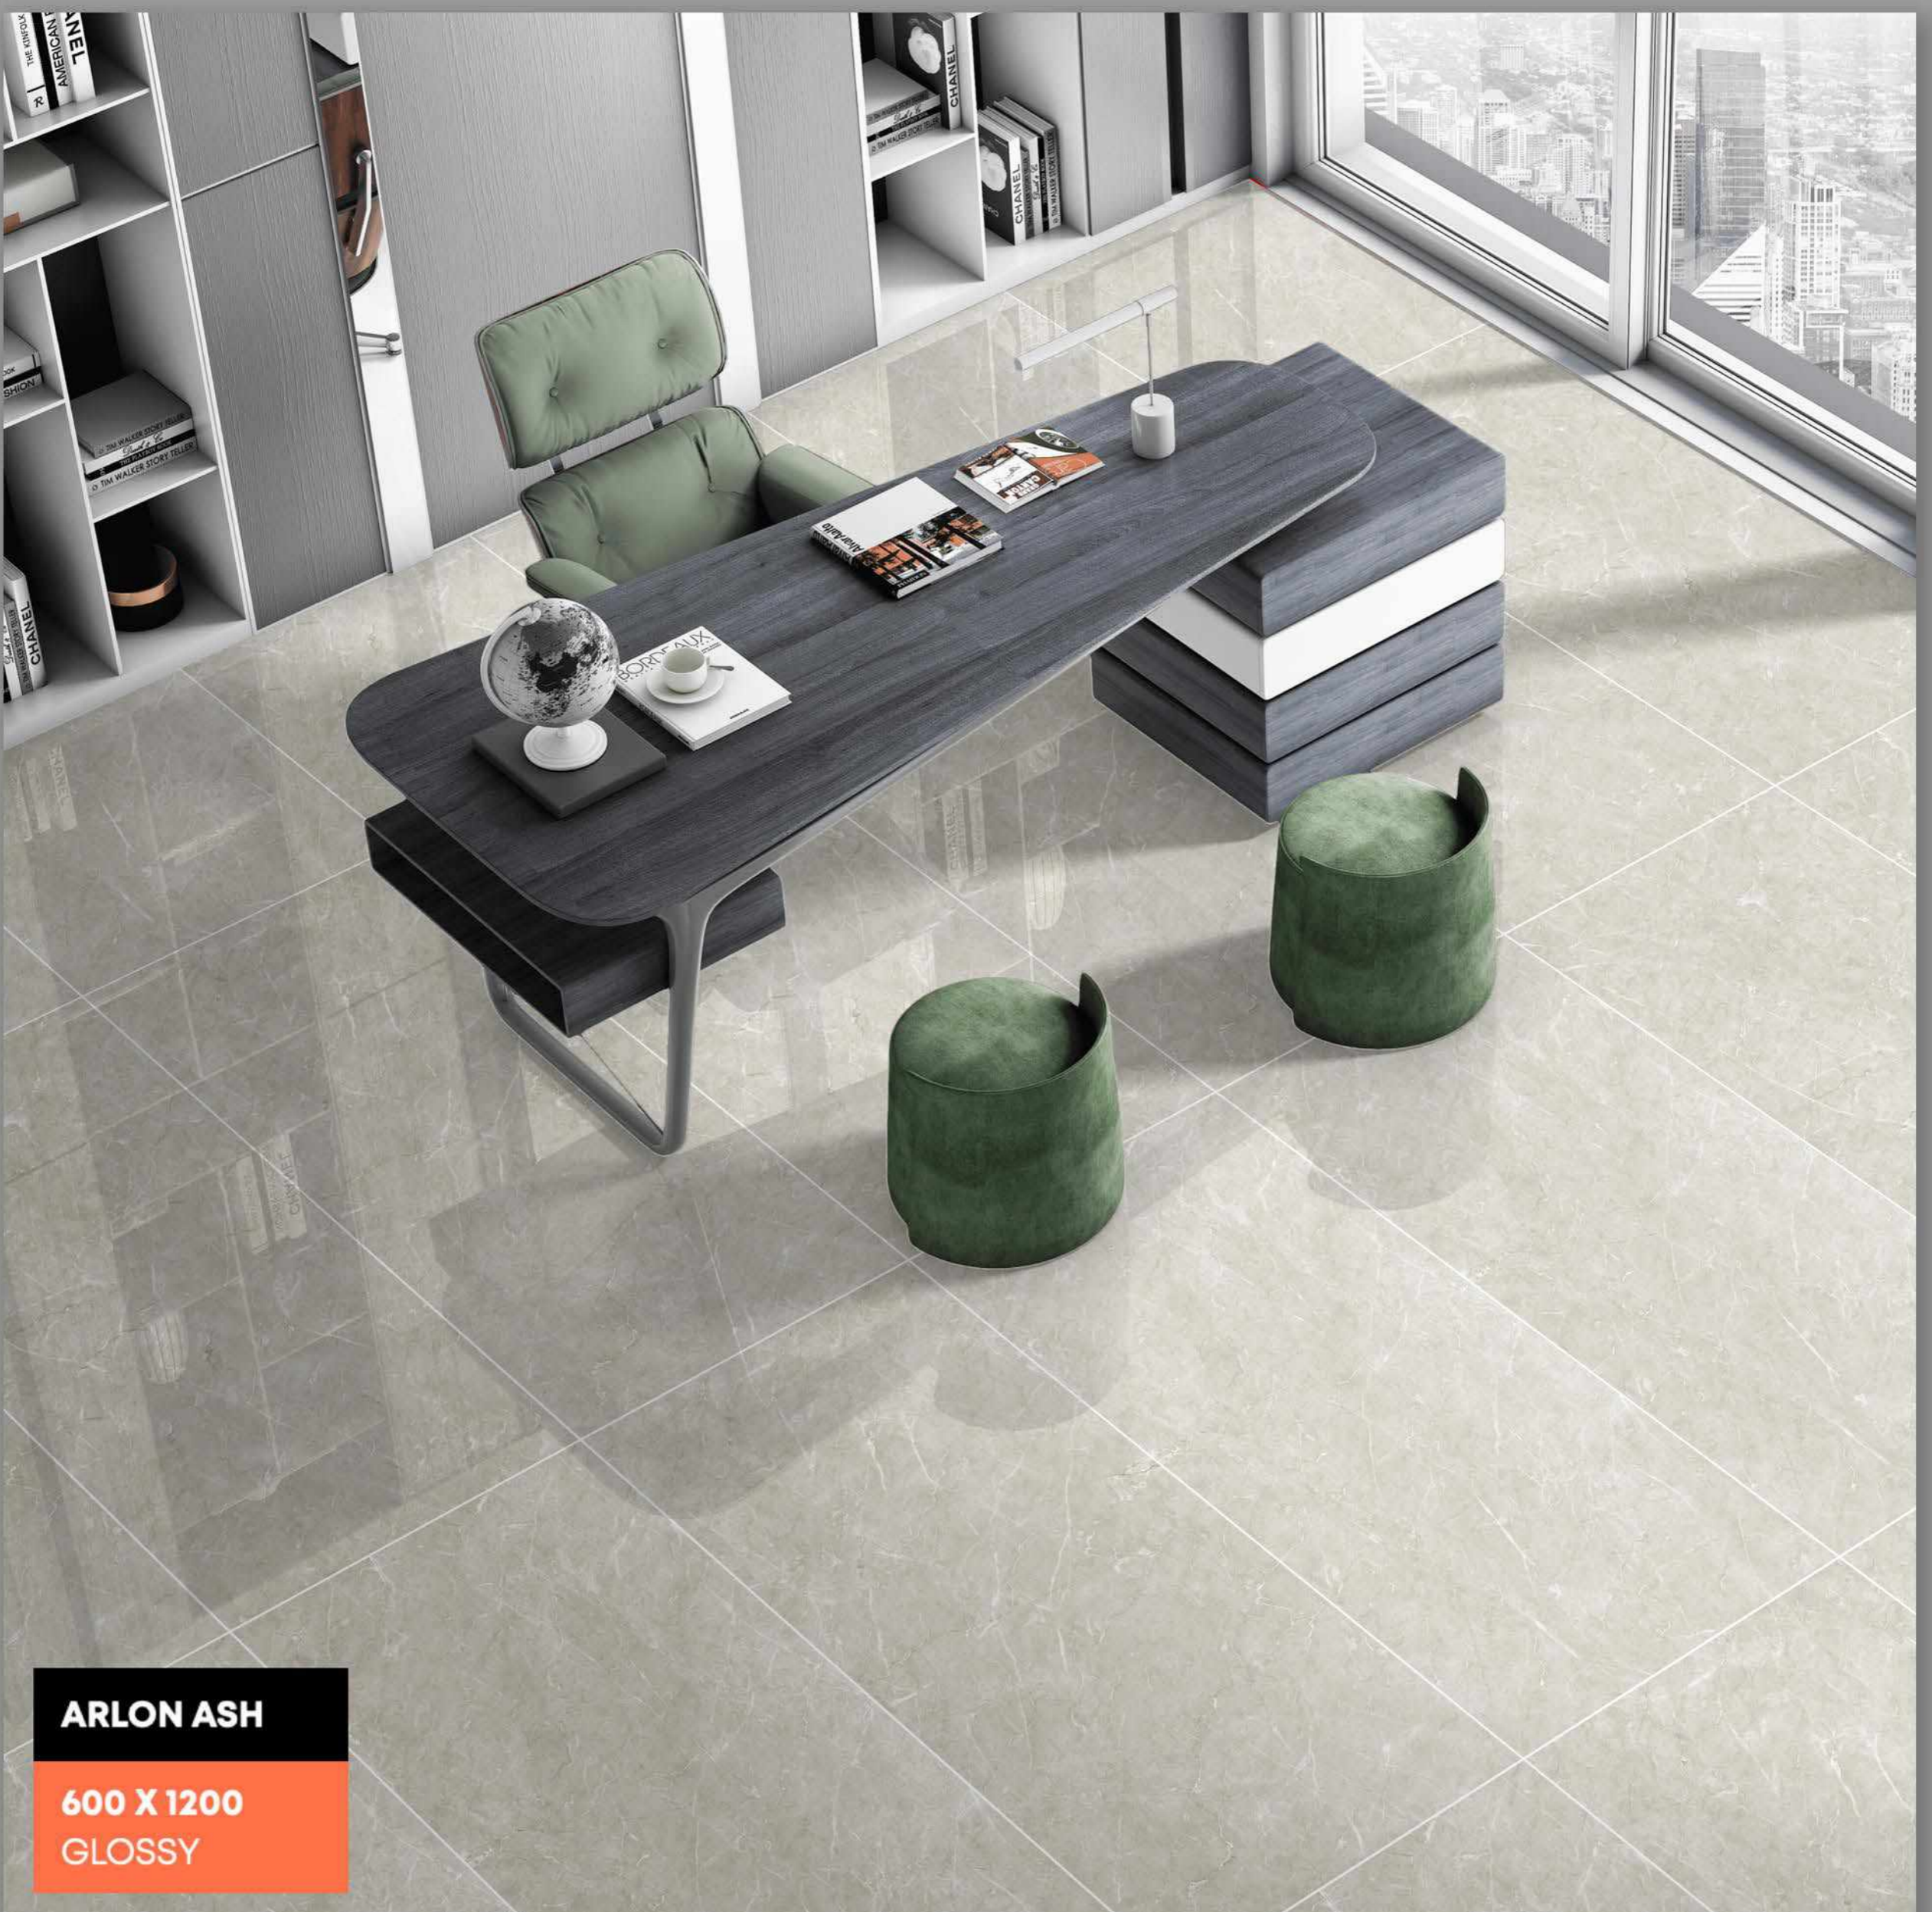

ARLON ASH

600 X 1200
GLOSSY