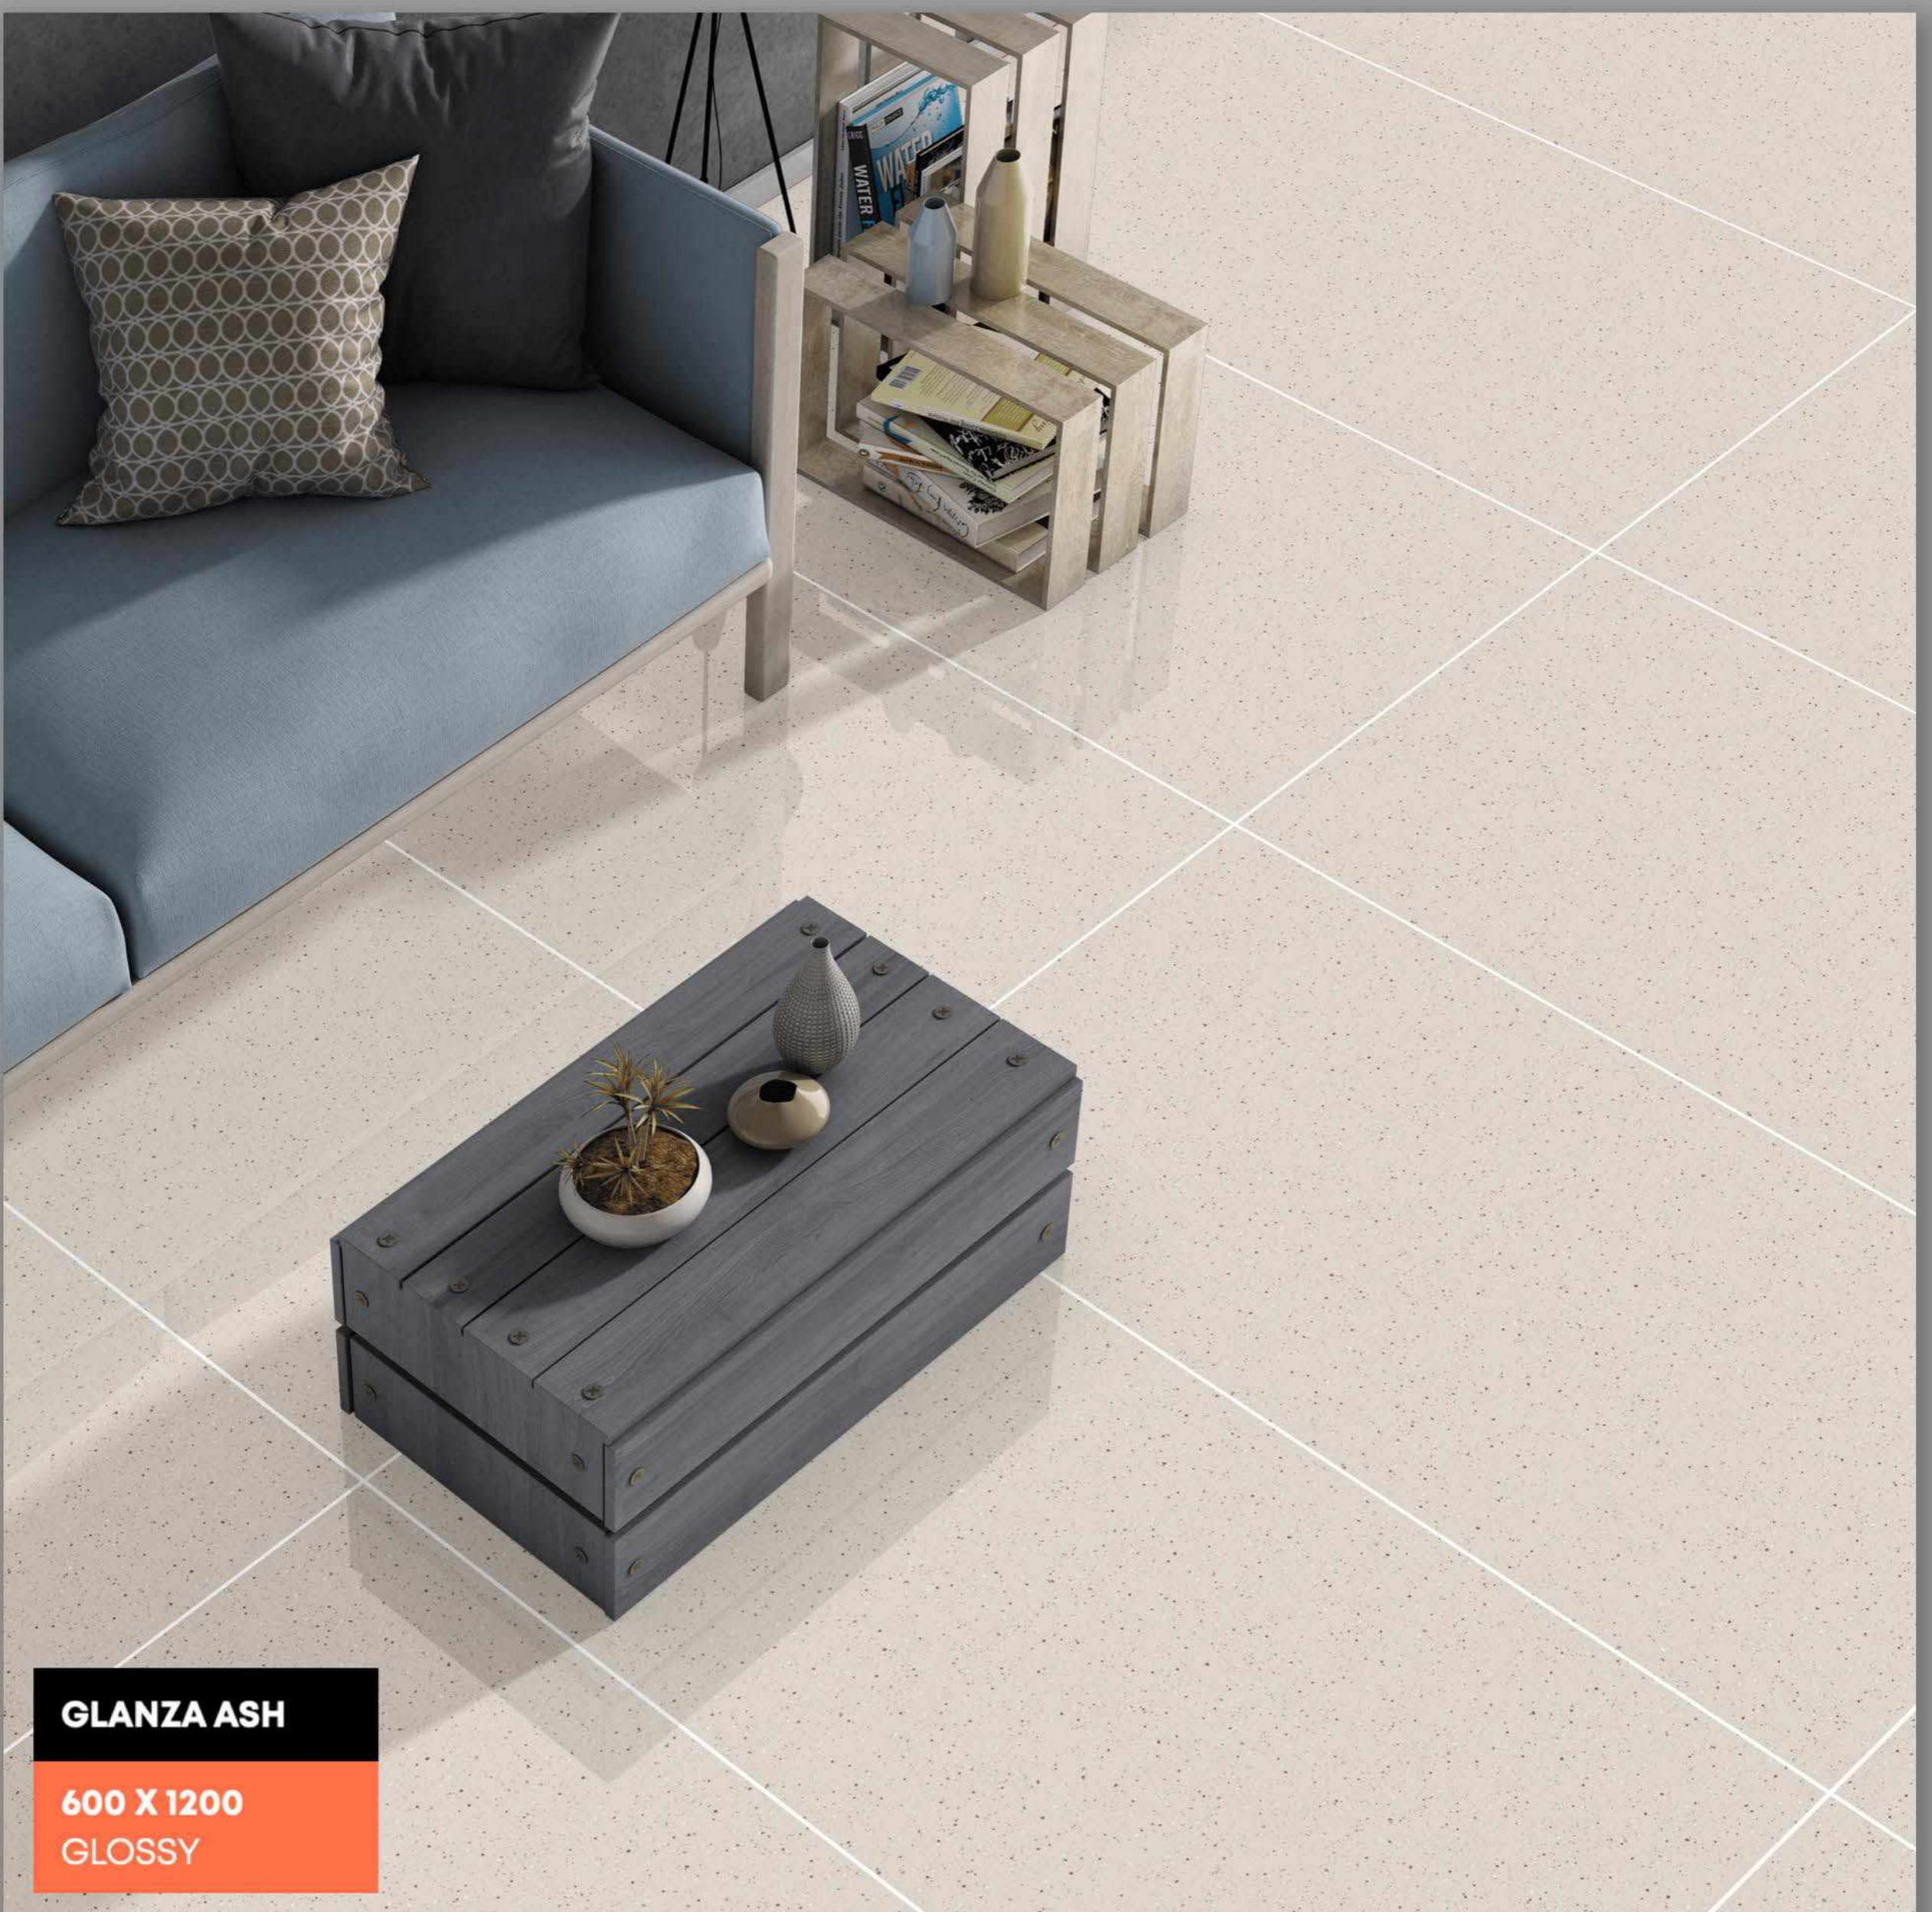

GLANZA ASH

600 X 1200
GLOSSY