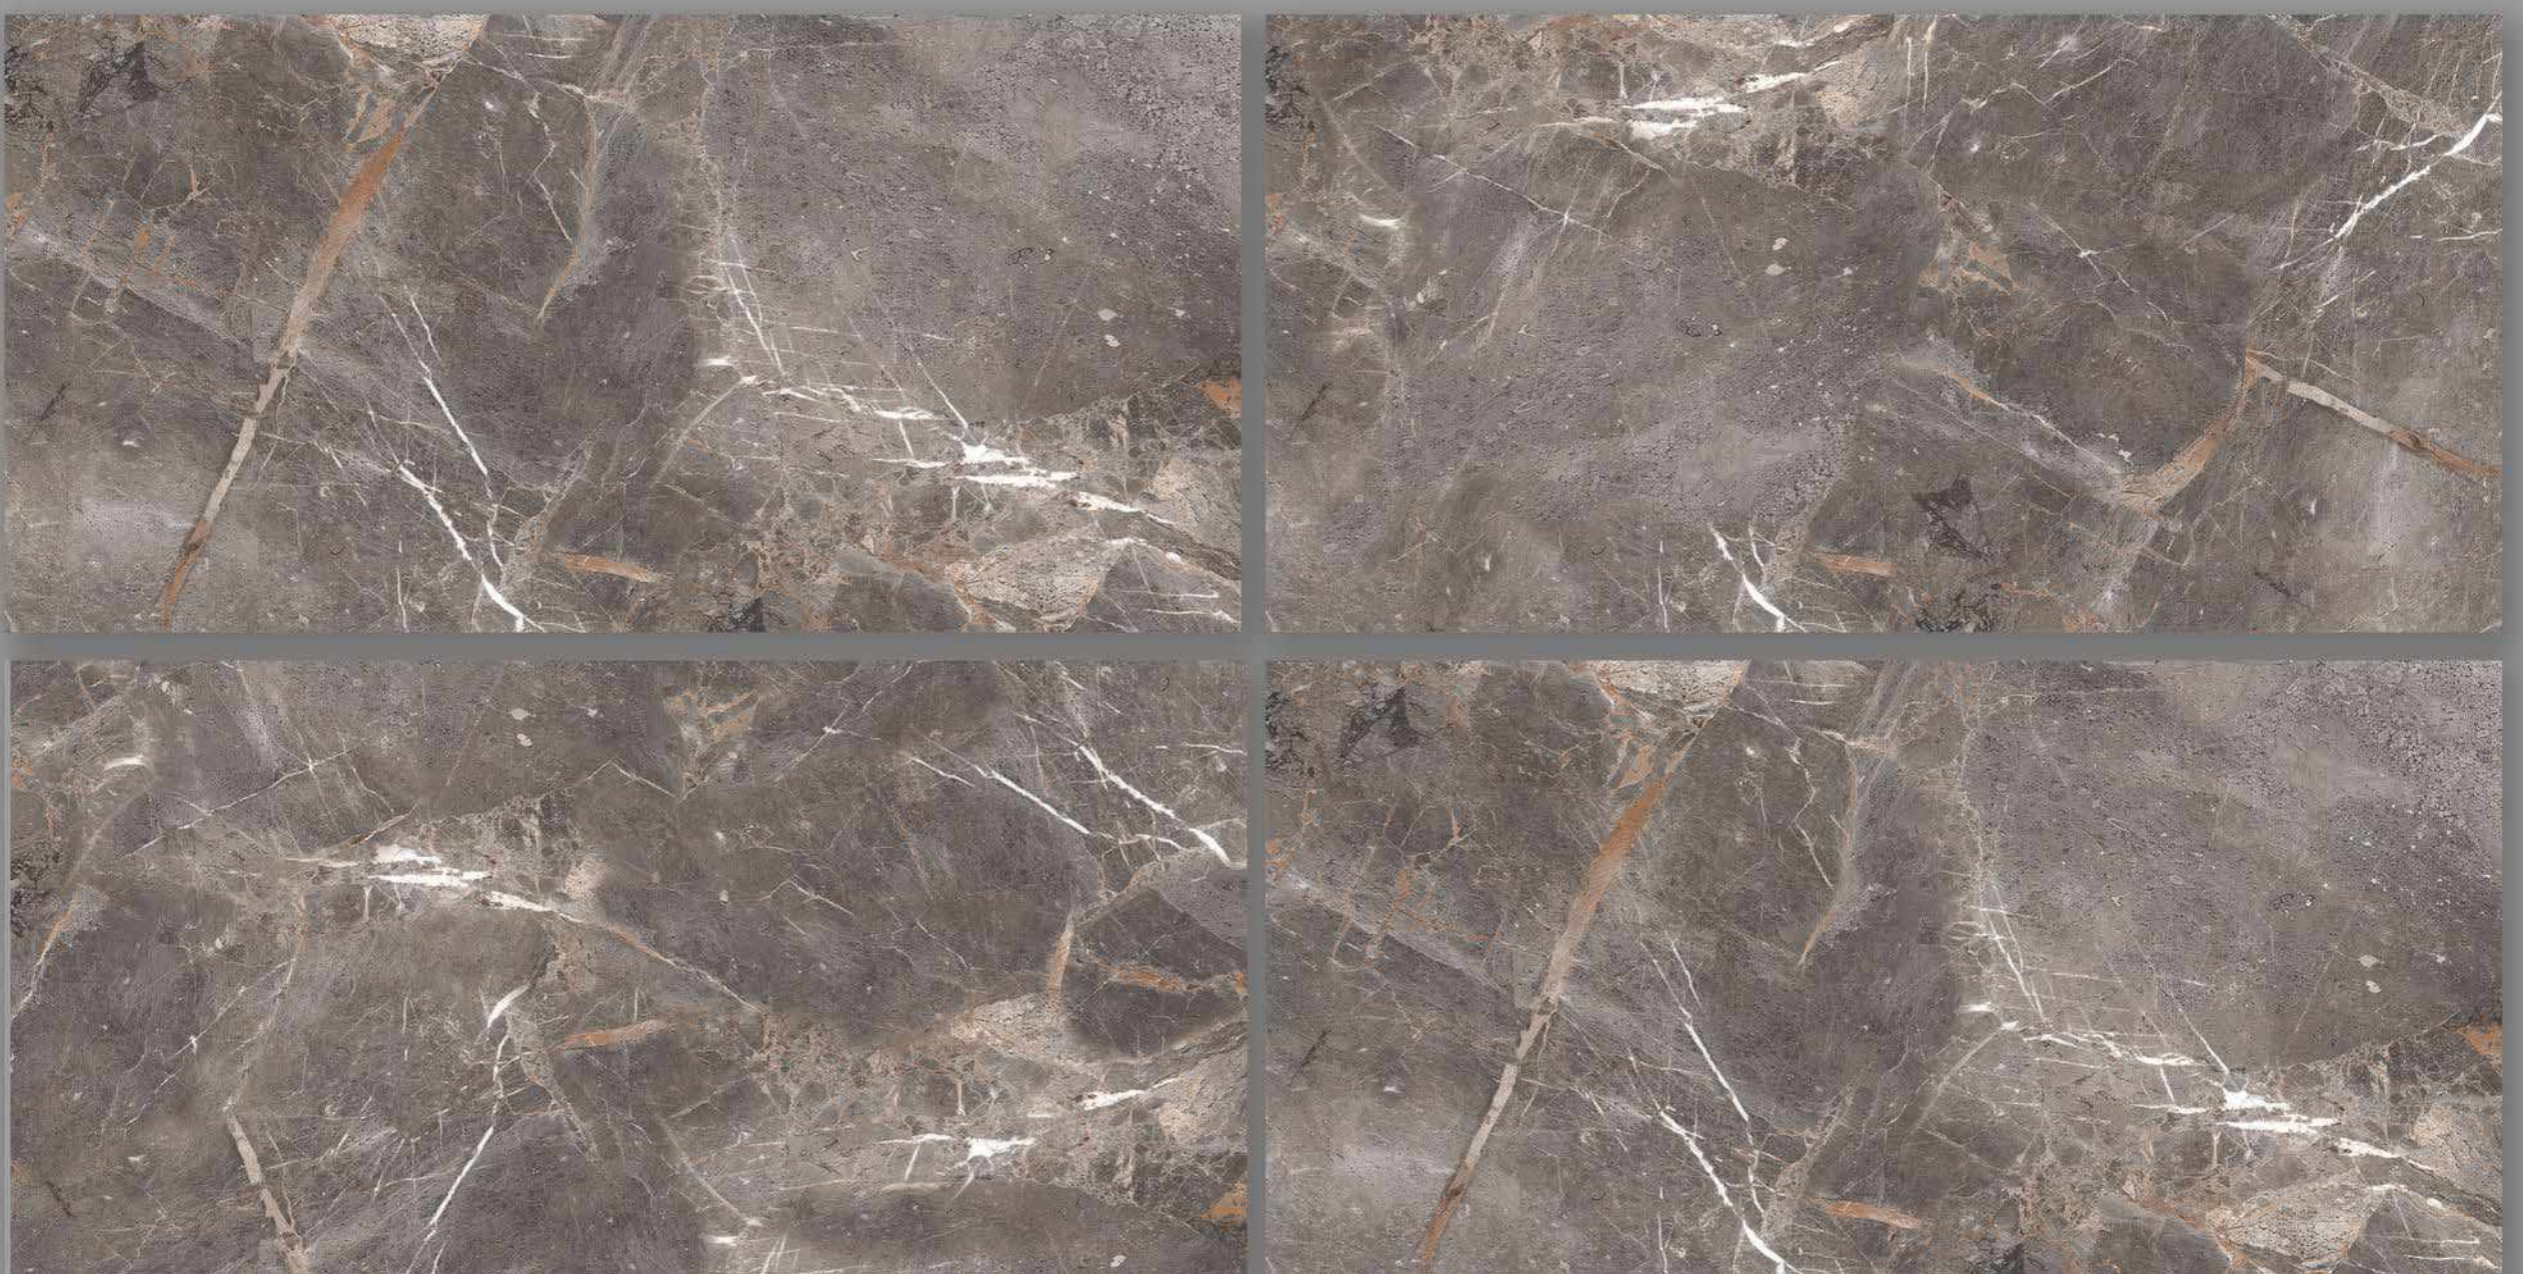

Random Designs

0% Zero Maintenance

Eco-Friendly

Low Water Absorption

AMAZON BROWN

FINISH | GLOSSY

RANDOM - 03

AMAZON BROWN