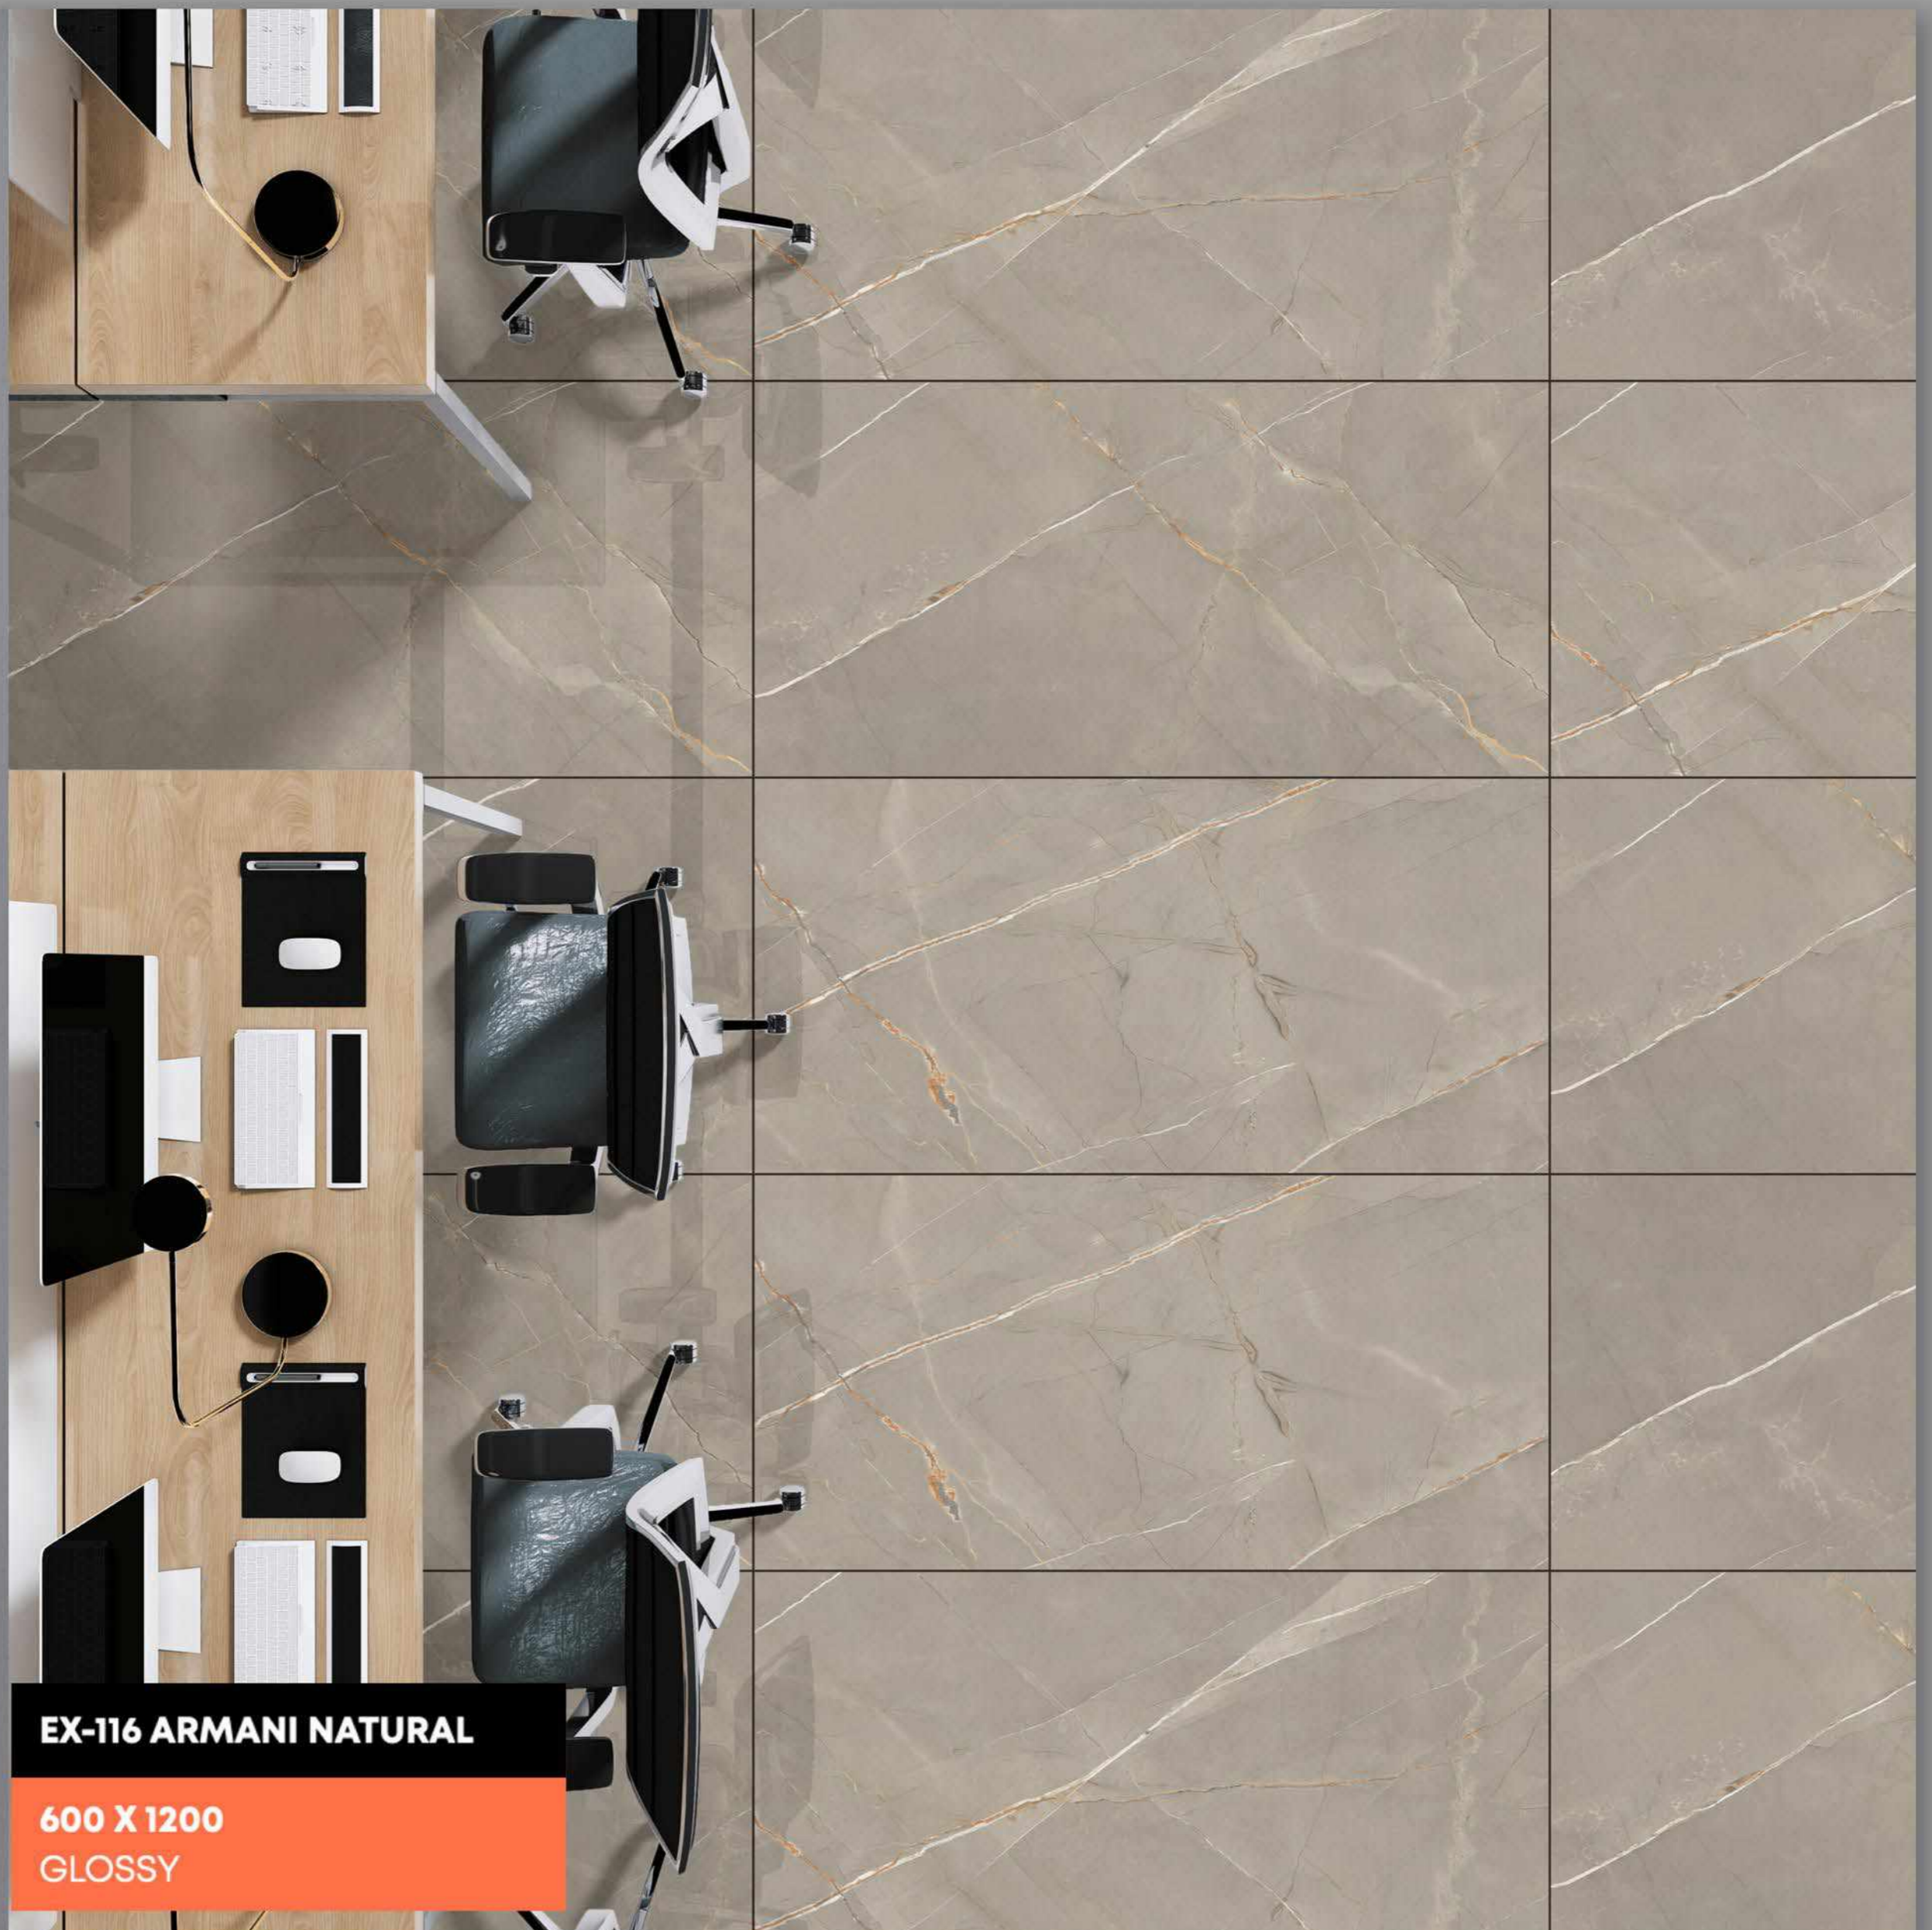

0% Zero Maintenance

Eco-Friendly

Low Water Absorption

EX-116 ARMANI NATURAL

FINISH | GLOSSY

RANDOM - 04

EX-116 ARMANI NATURAL

600 X 1200
GLOSSY