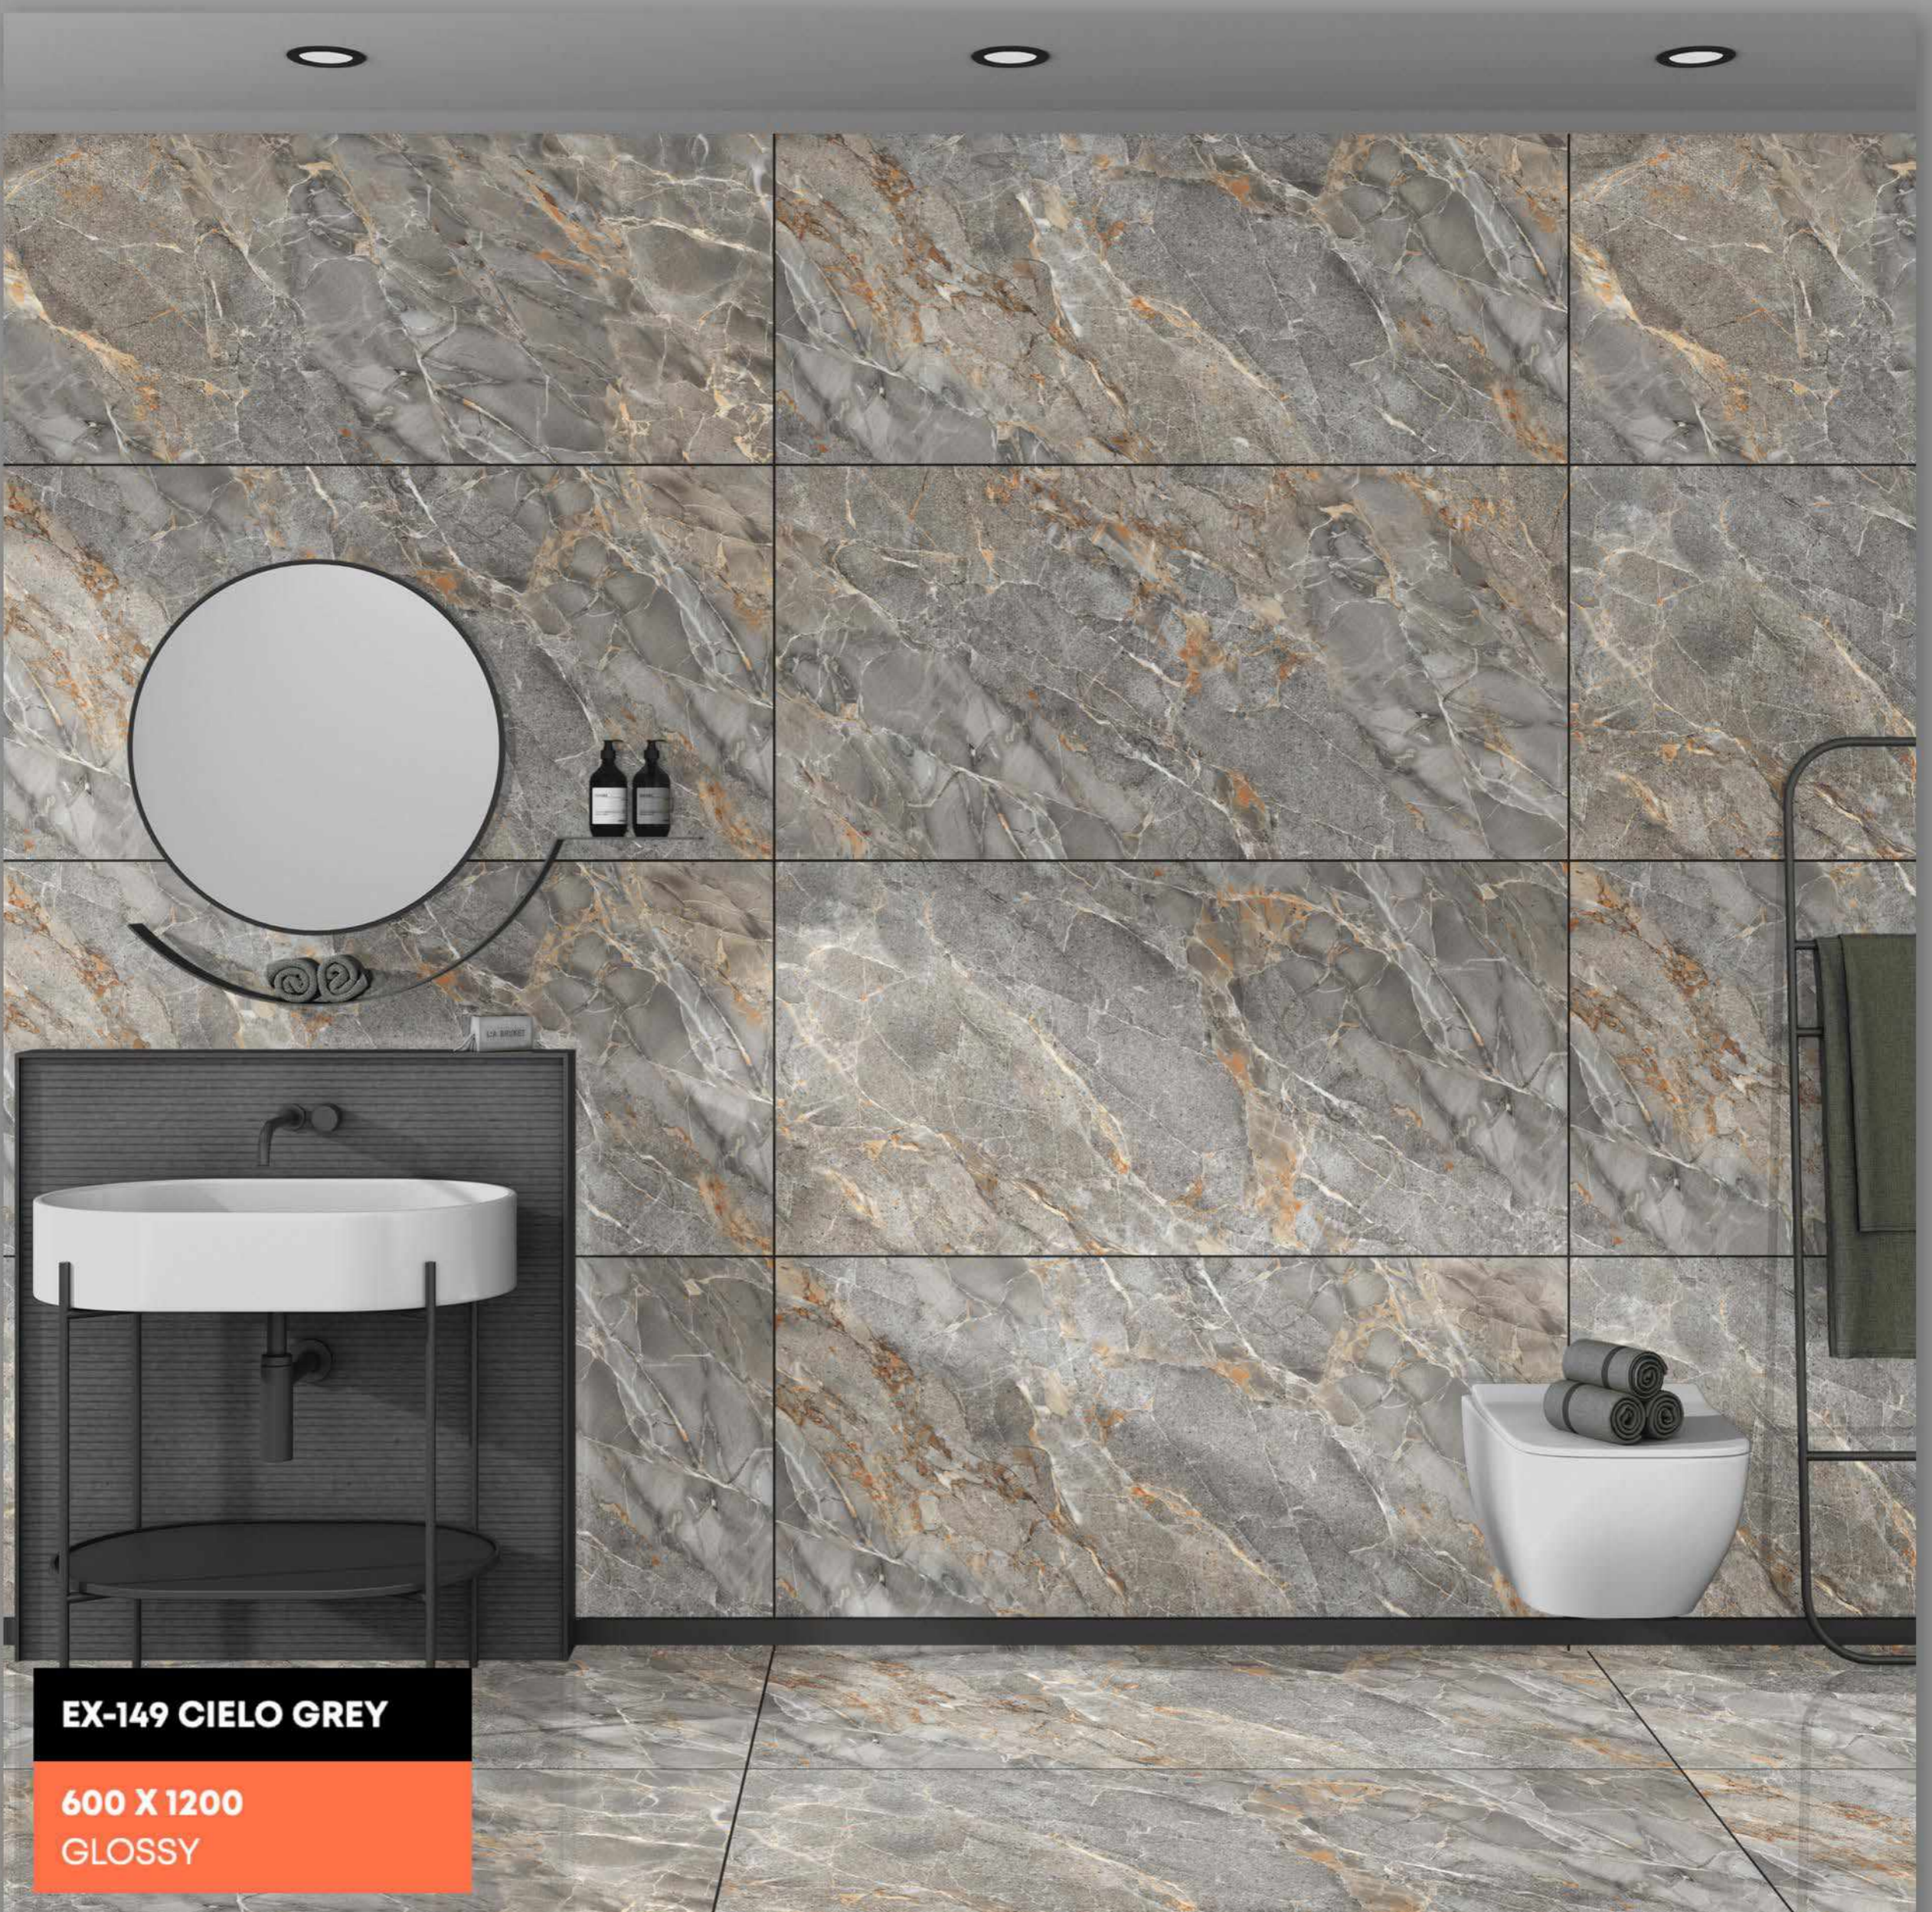

0% Zero Maintenance

Eco-Friendly

Low Water Absorption

EX-149 CIELO GREY

FINISH | GLOSSY

RANDOM - 04

EX-149 CIELO GREY

**600 X 1200
GLOSSY**

Random Designs

0% Zero Maintenance

Eco-Friendly

Low Water Absorption

EX-150 CIELO WHITE

FINISH | GLOSSY

RANDOM - 04

EX-150 CIELO WHITE

**600 X 1200
GLOSSY**

Random Designs

0% Zero Maintenance

Eco-Friendly

Low Water Absorption

EX-151 CLOUD WHITE

FINISH | GLOSSY

RANDOM - 04