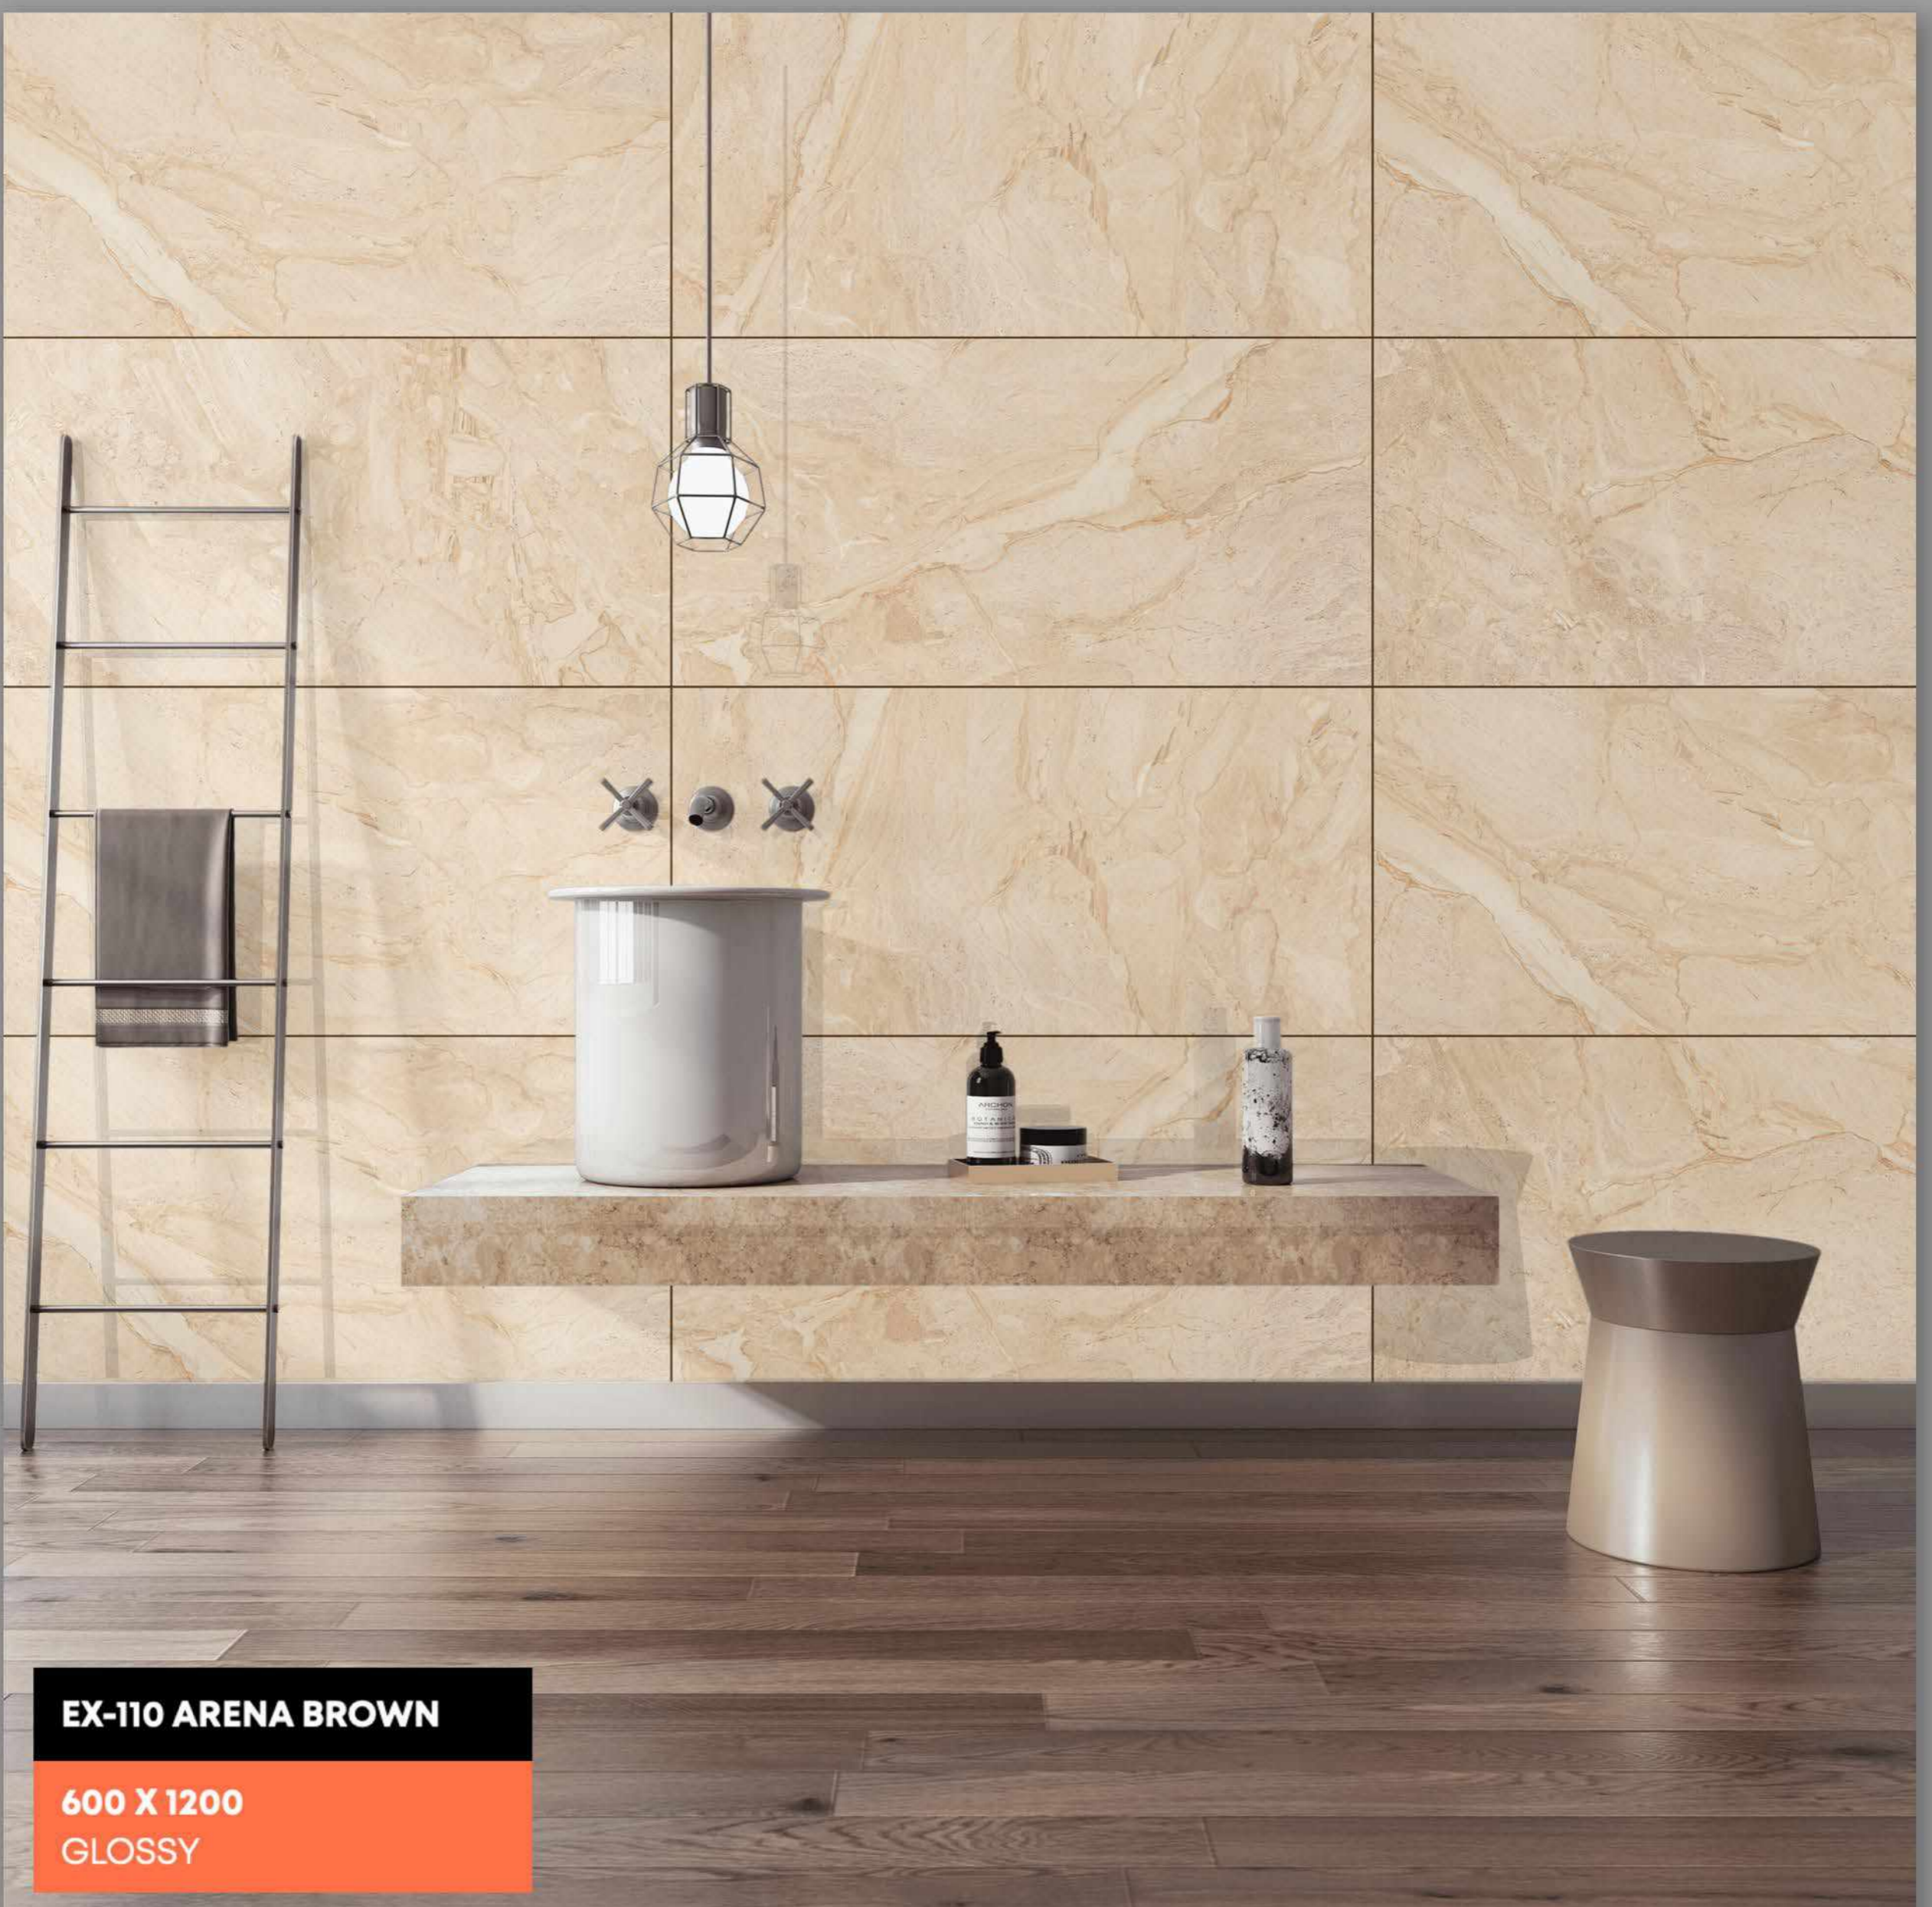

EX-110 ARENA BROWN

600 X 1200
GLOSSY