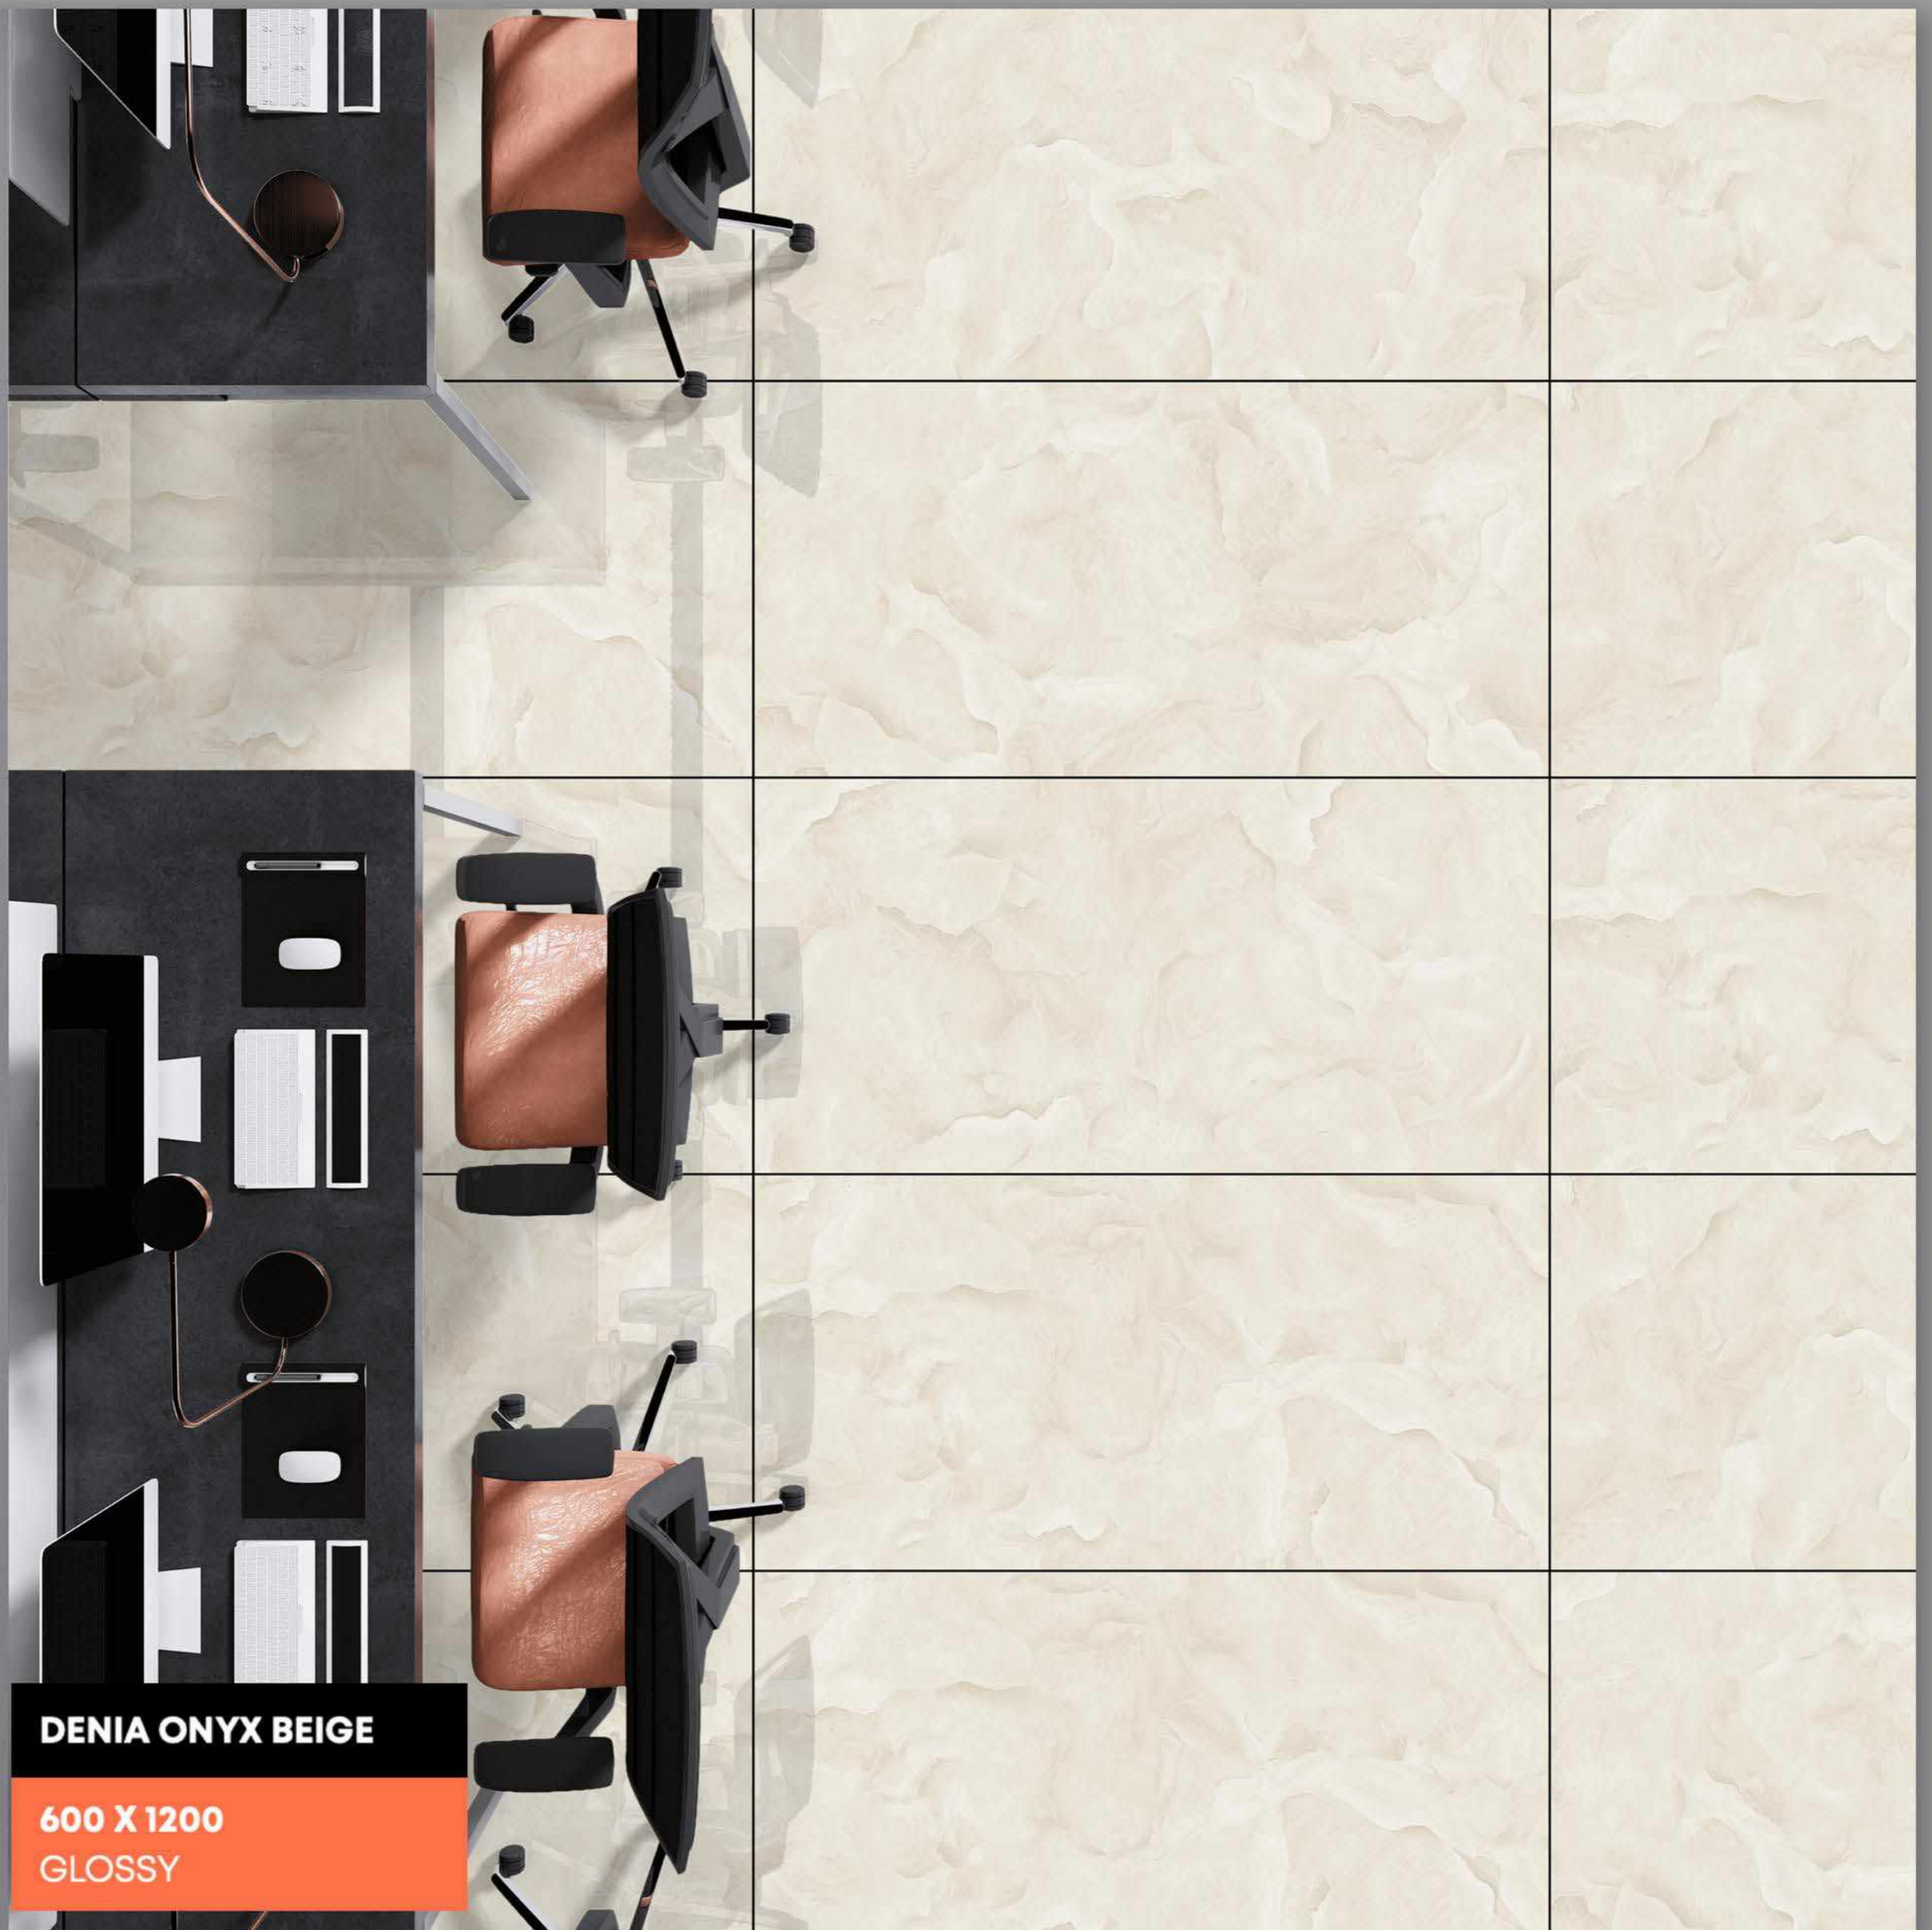

DENIA ONYX BEIGE

600 X 1200
GLOSSY