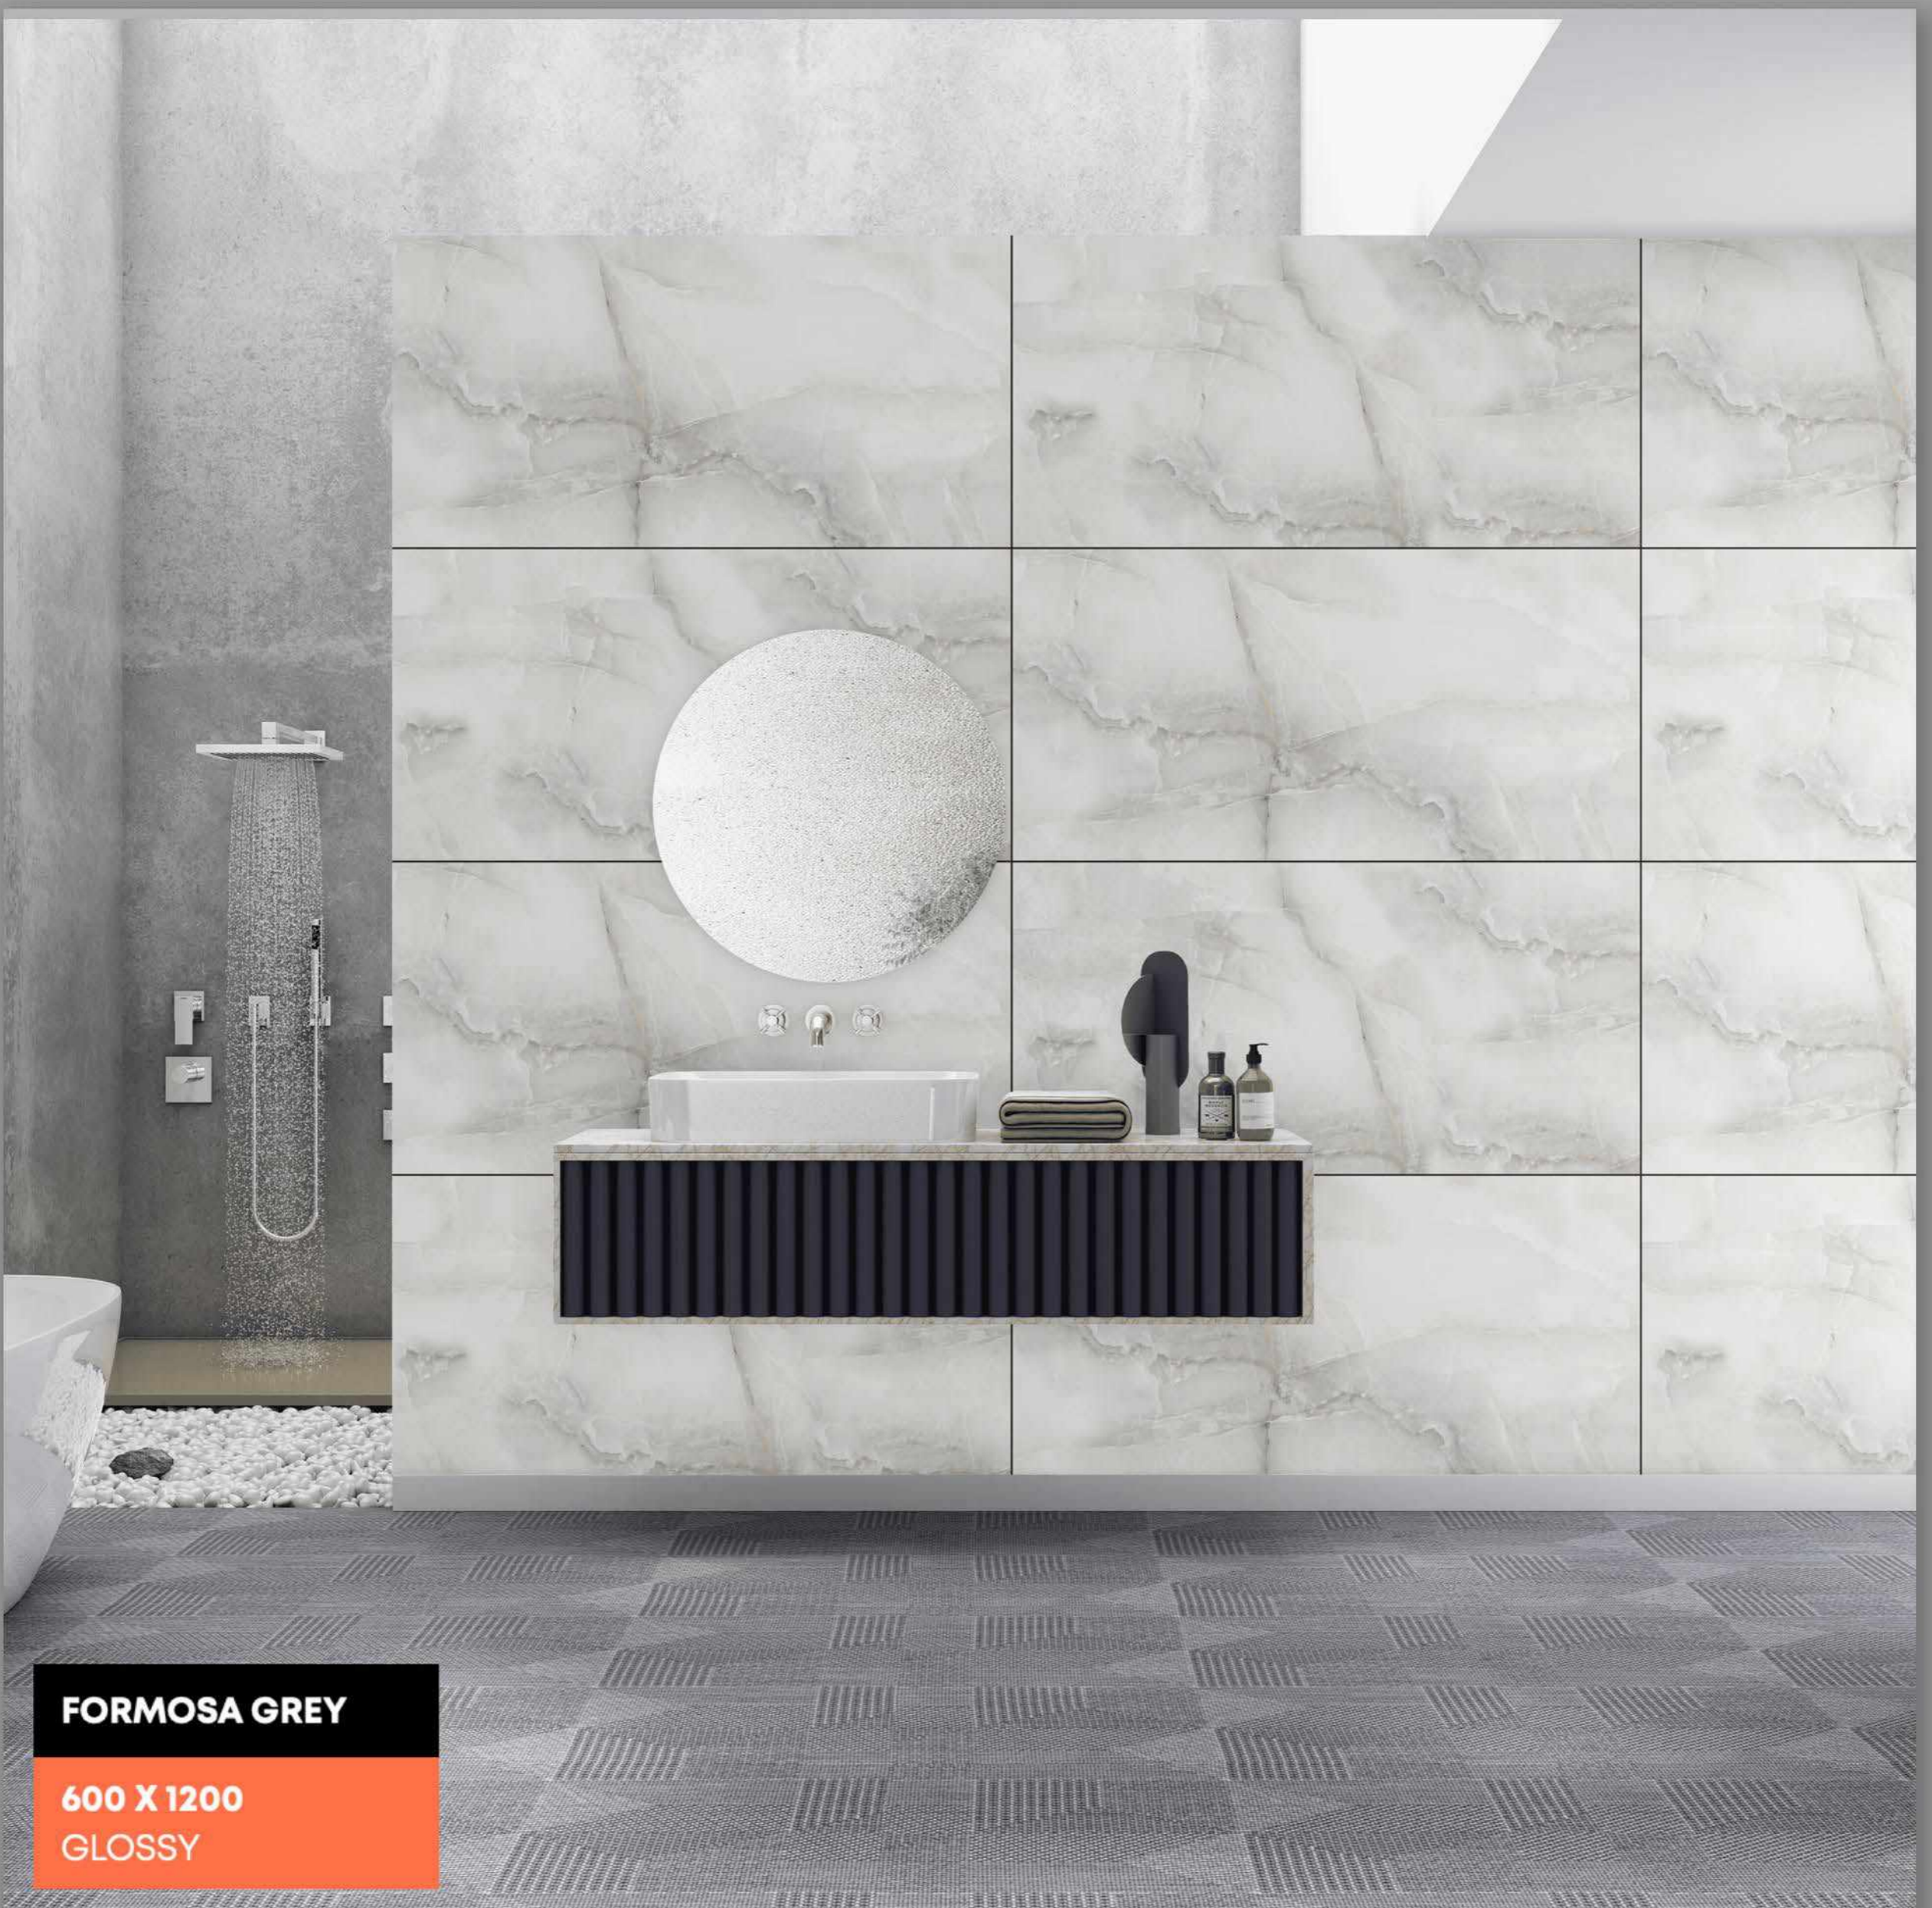

FORMOSA GREY

600 X 1200
GLOSSY