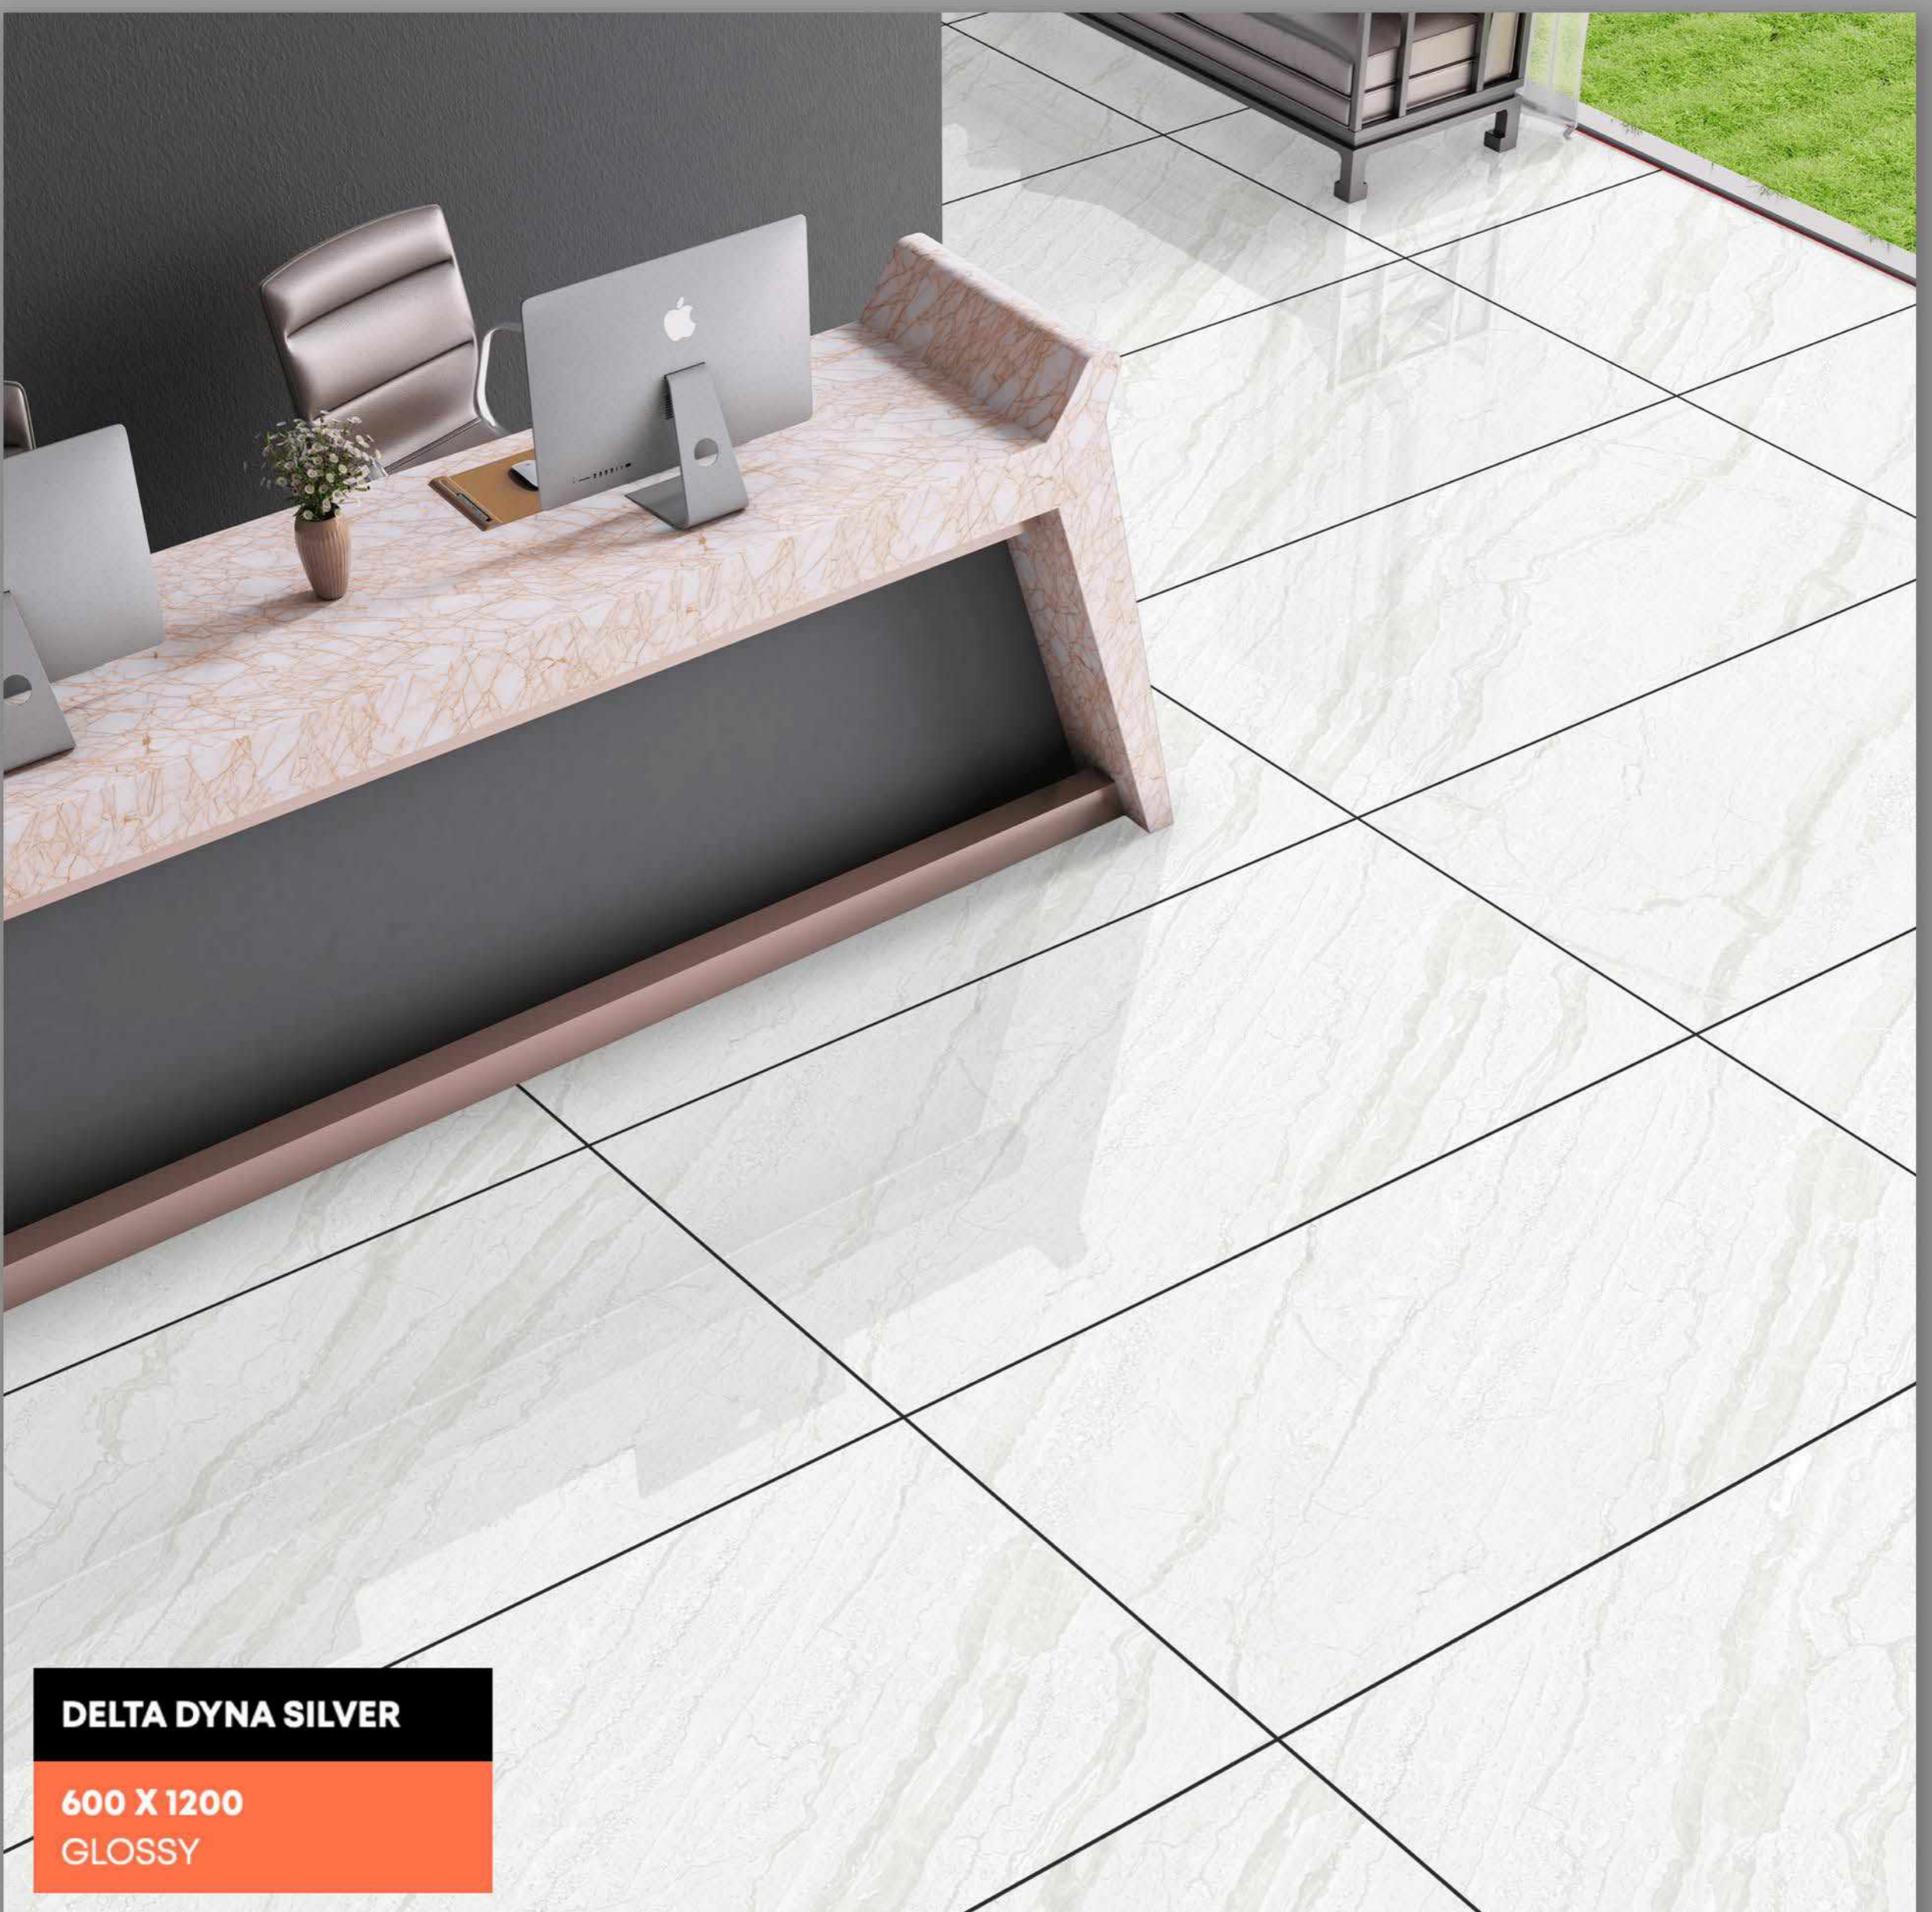

RANDOM - 04

DELTA DYNA SILVER

600 X 1200
GLOSSY

Random Designs

0% Zero Maintenance

Eco-Friendly

Low Water Absorption

DENIA ONYX BEIGE