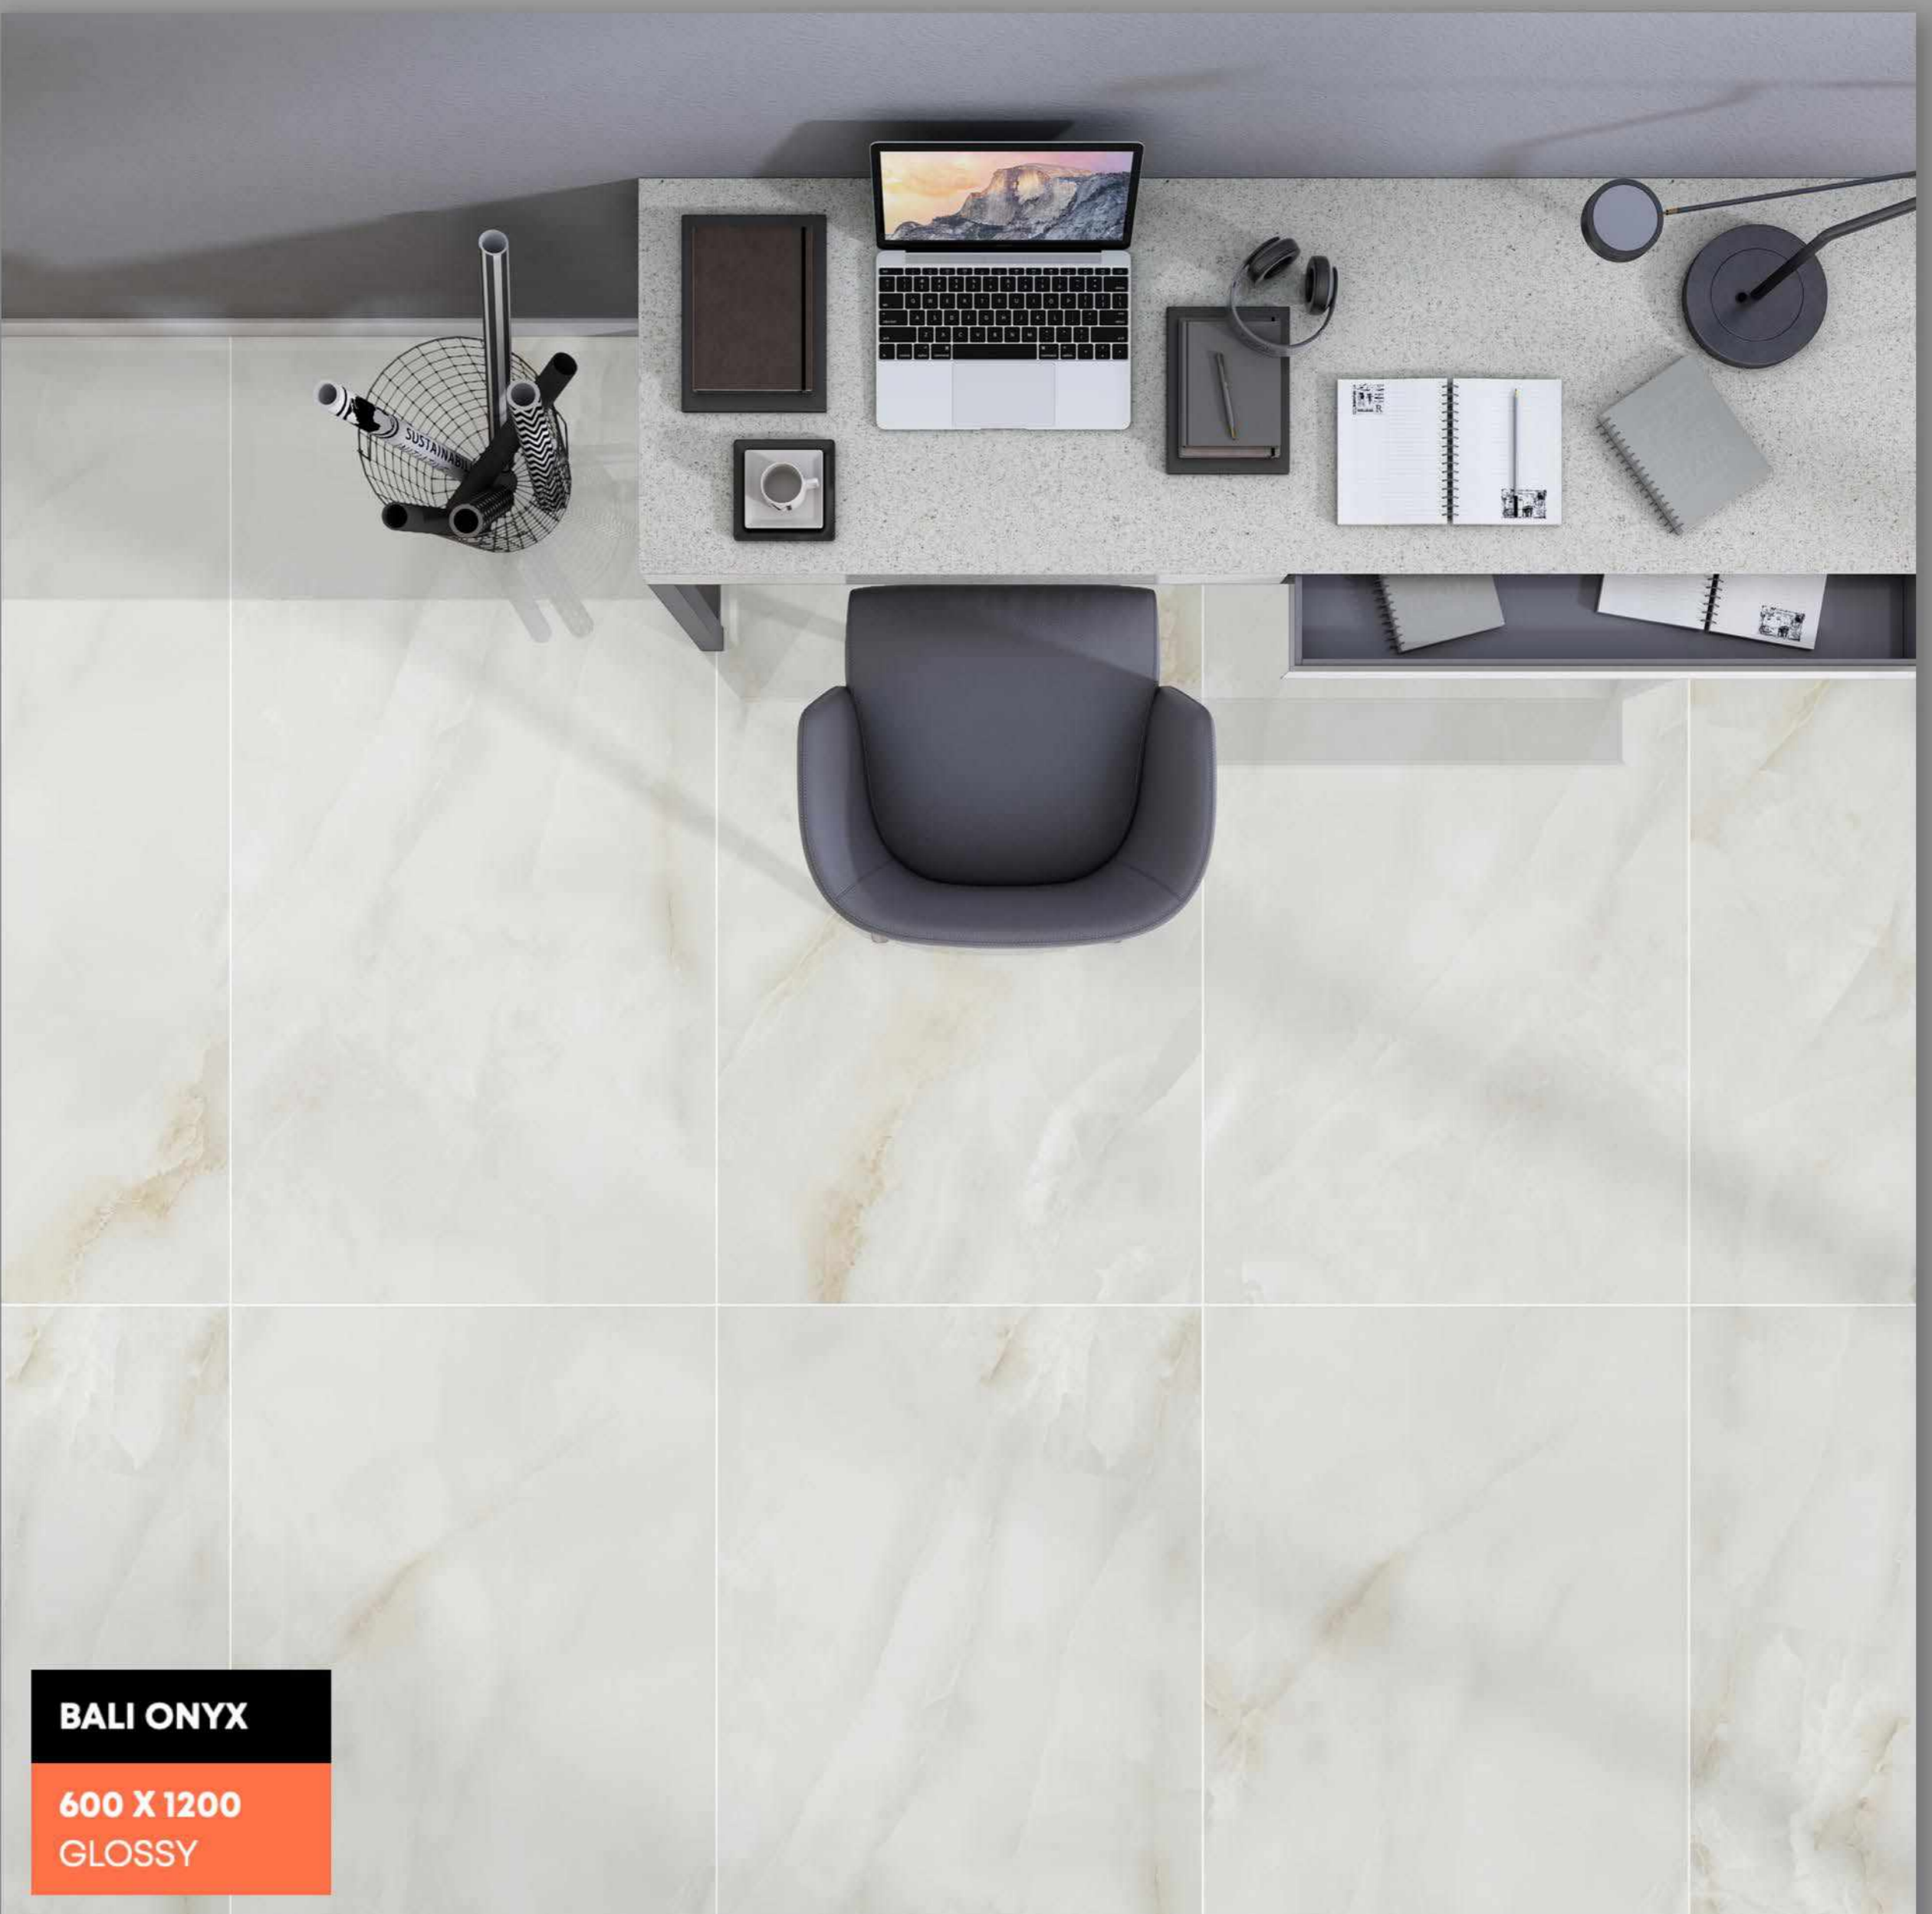

BALI ONYX

600 X 1200
GLOSSY