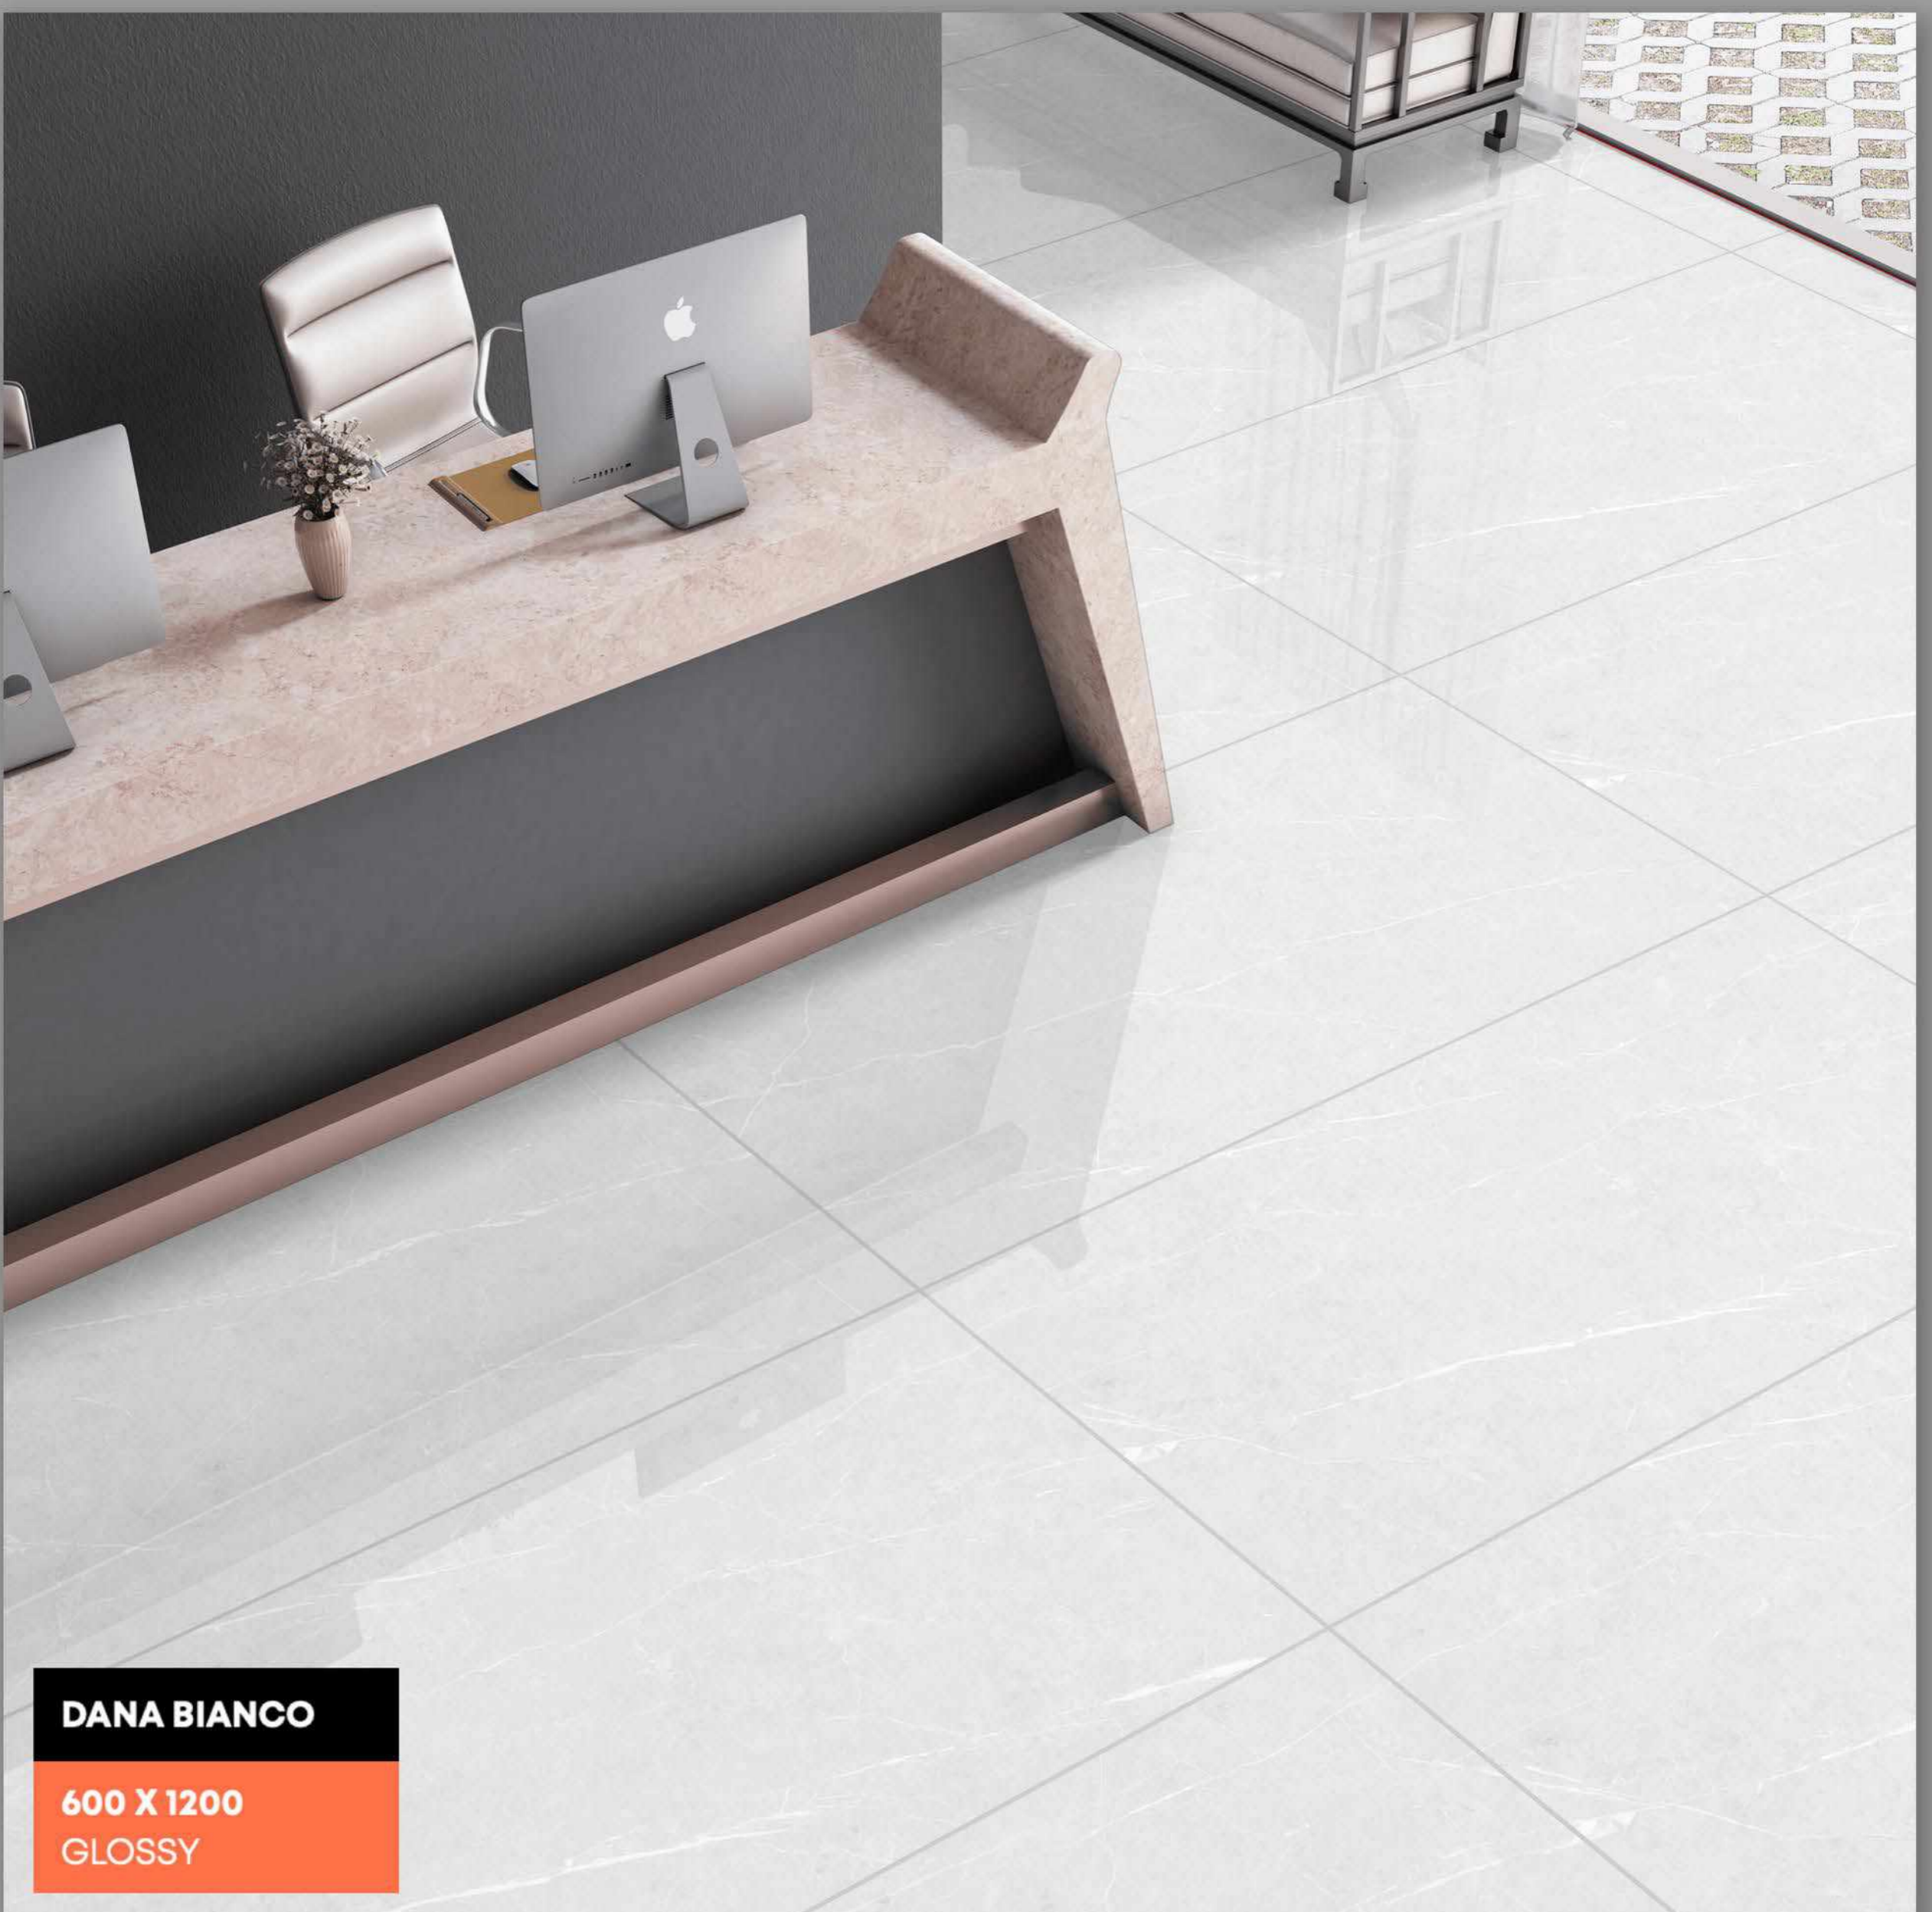

Eco-Friendly

Low Water Absorption

DANA BIANCO

FINISH | GLOSSY

RANDOM - 04

DANA BIANCO

600 X 1200
GLOSSY

 Random Designs