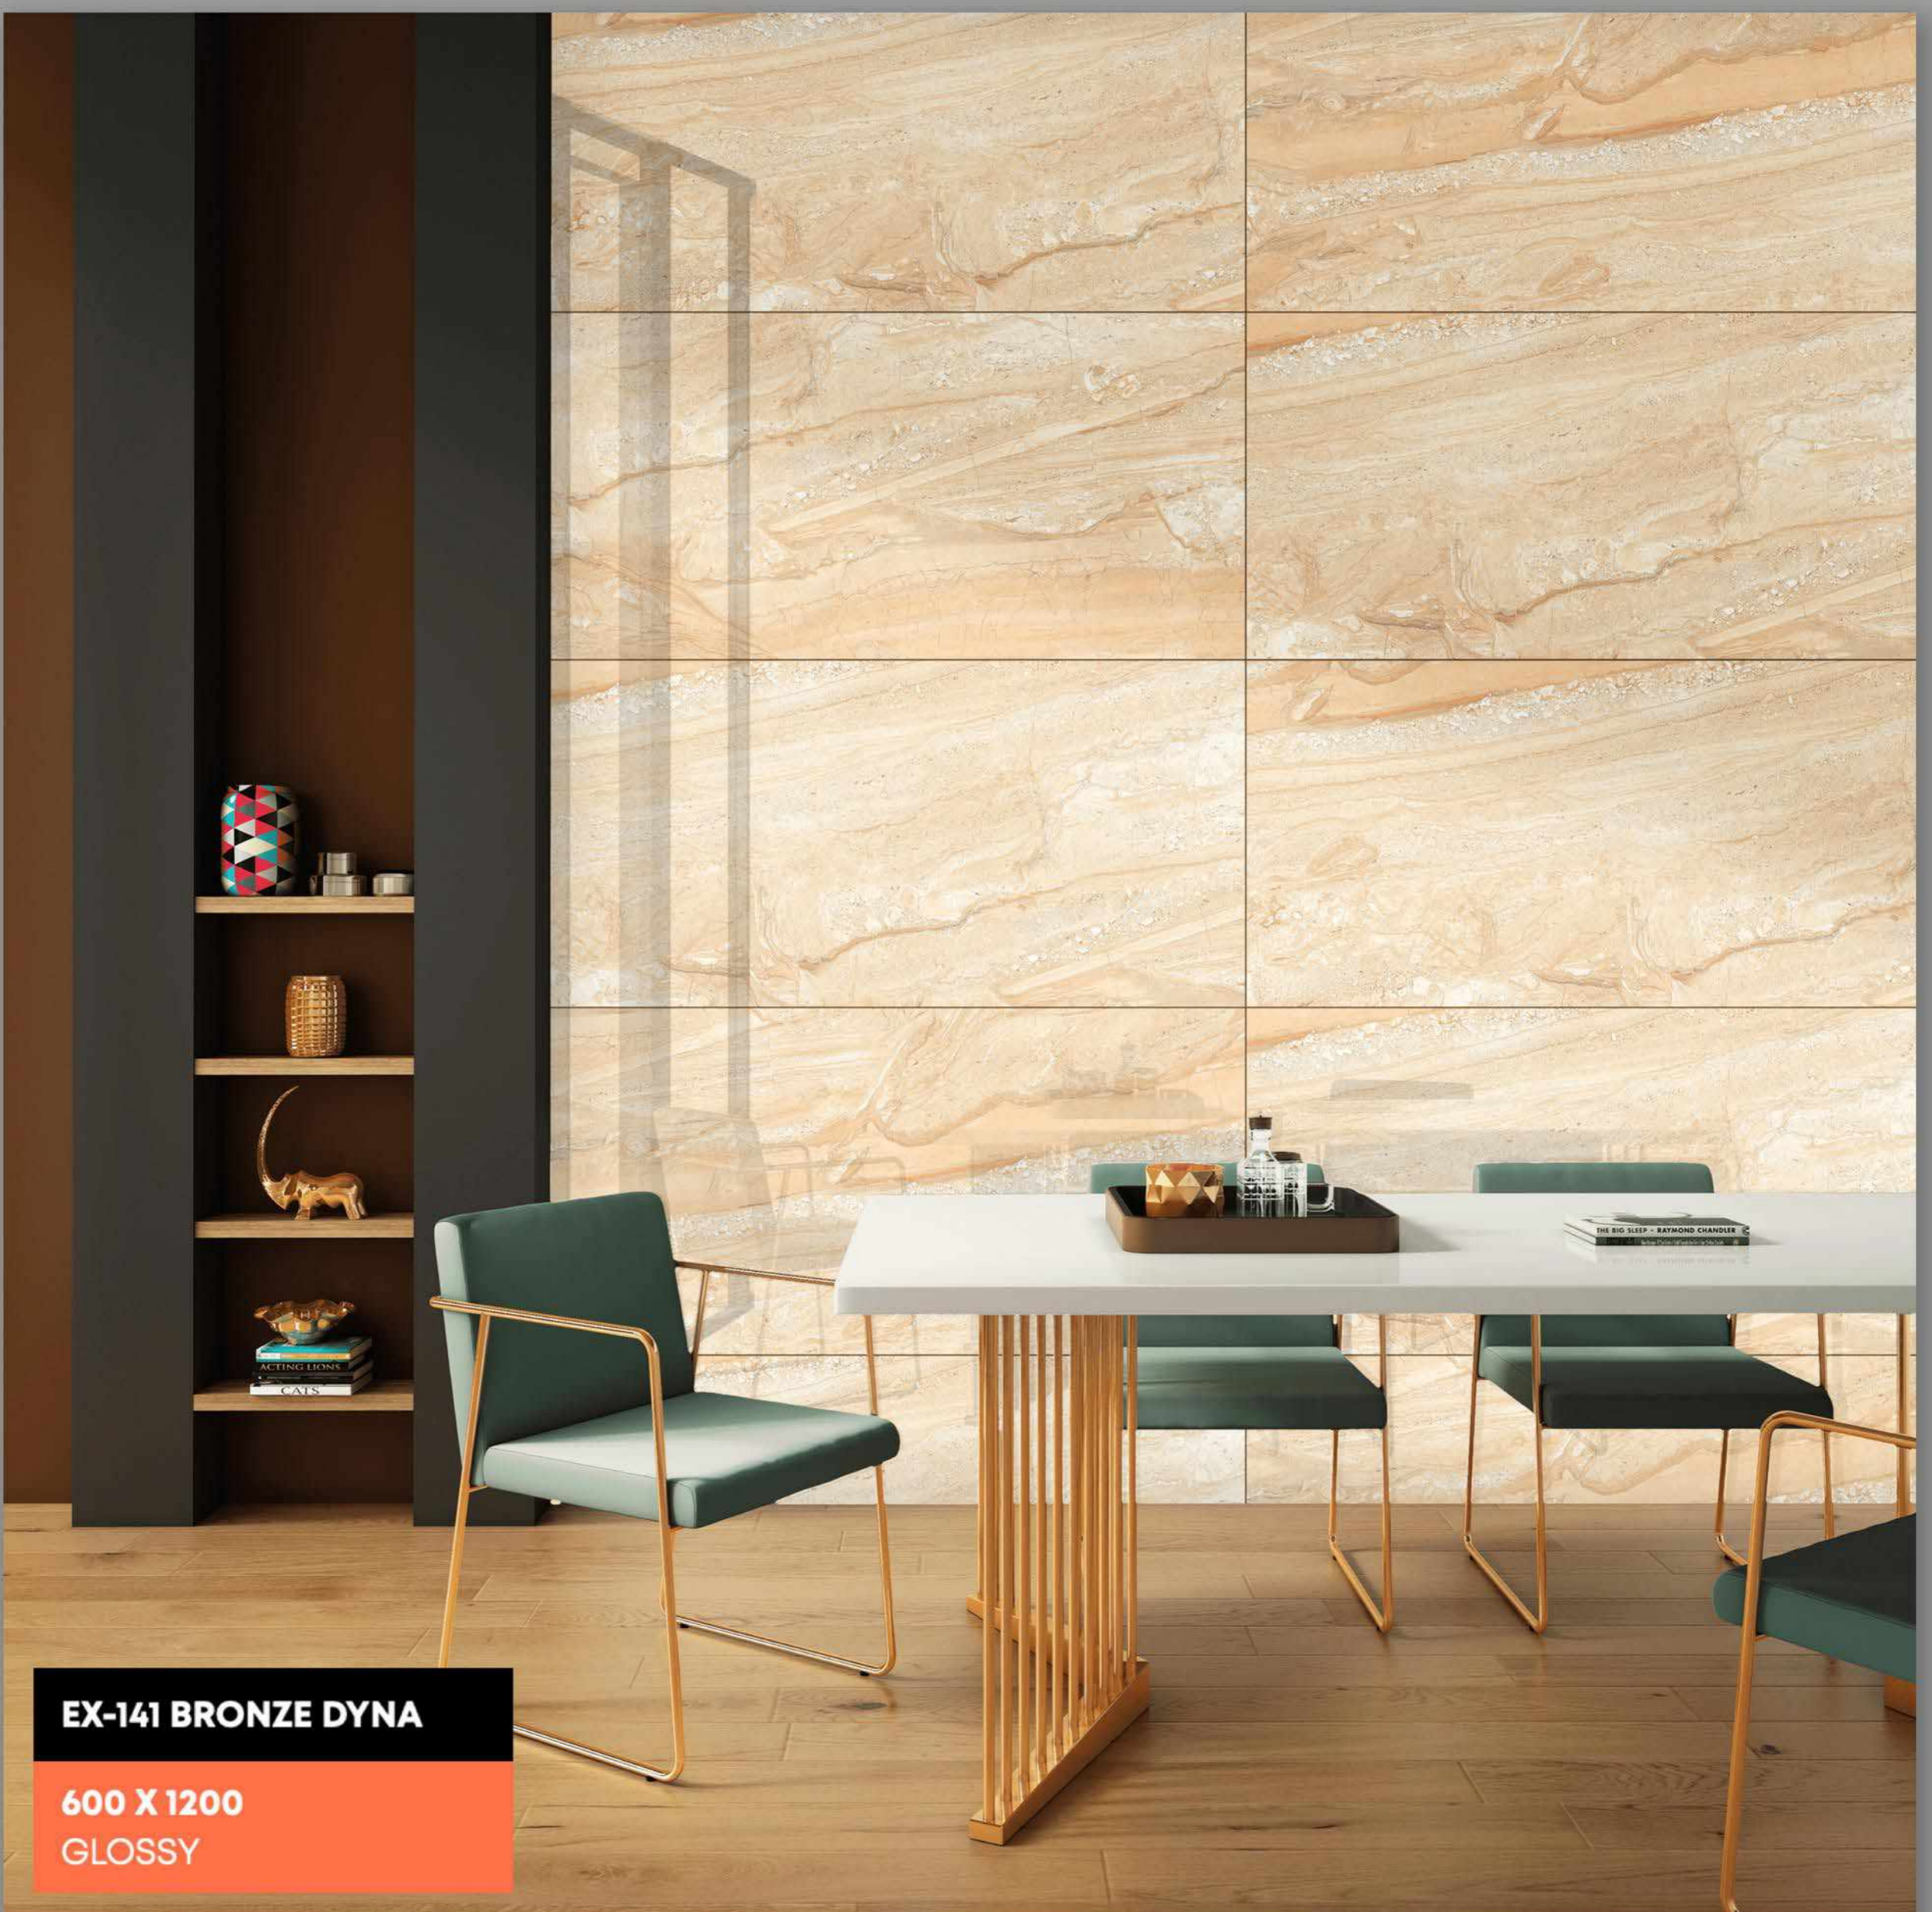

Eco-Friendly

Low Water Absorption

EX-141 BRONZE DYNA

FINISH | GLOSSY

RANDOM - 04

EX-141 BRONZE DYNA

600 X 1200
GLOSSY

Random Designs