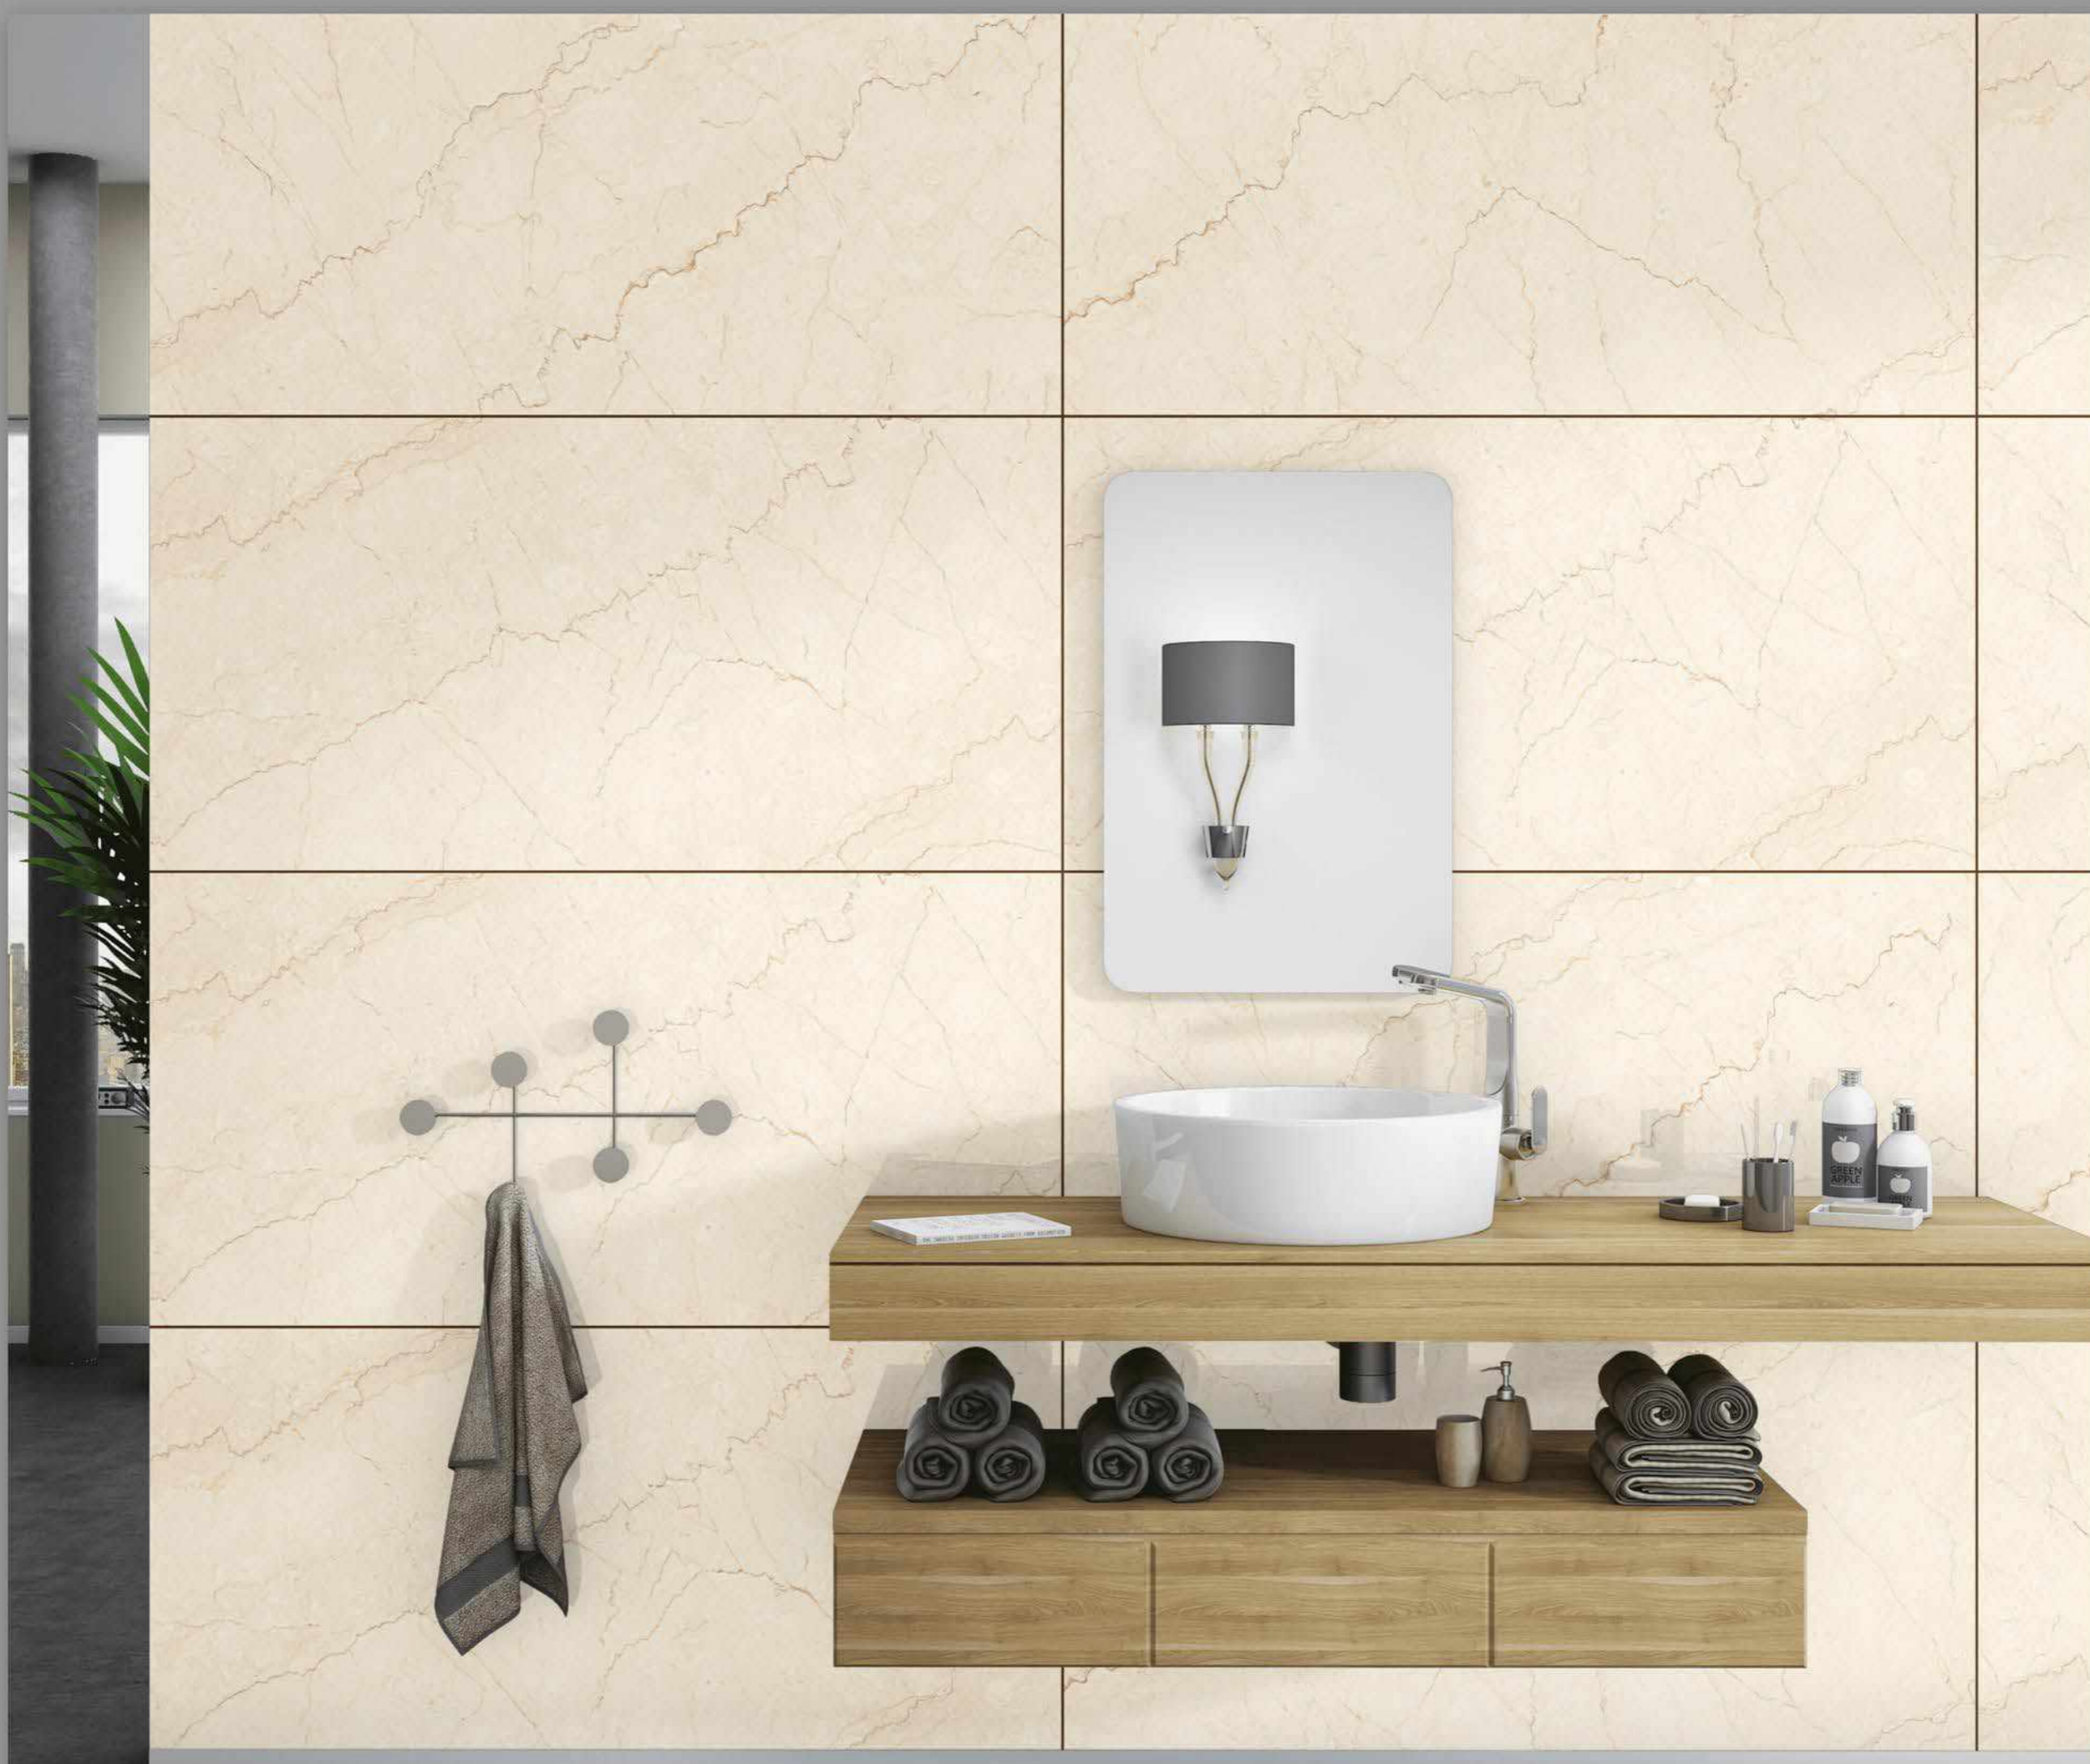

600 X 1200
GLOSSY

Random Designs

0% Zero Maintenance

Eco-Friendly

Low Water Absorption

EX-130 BOTOCHINO ULTRA

FINISH | GLOSSY

RANDOM - 03