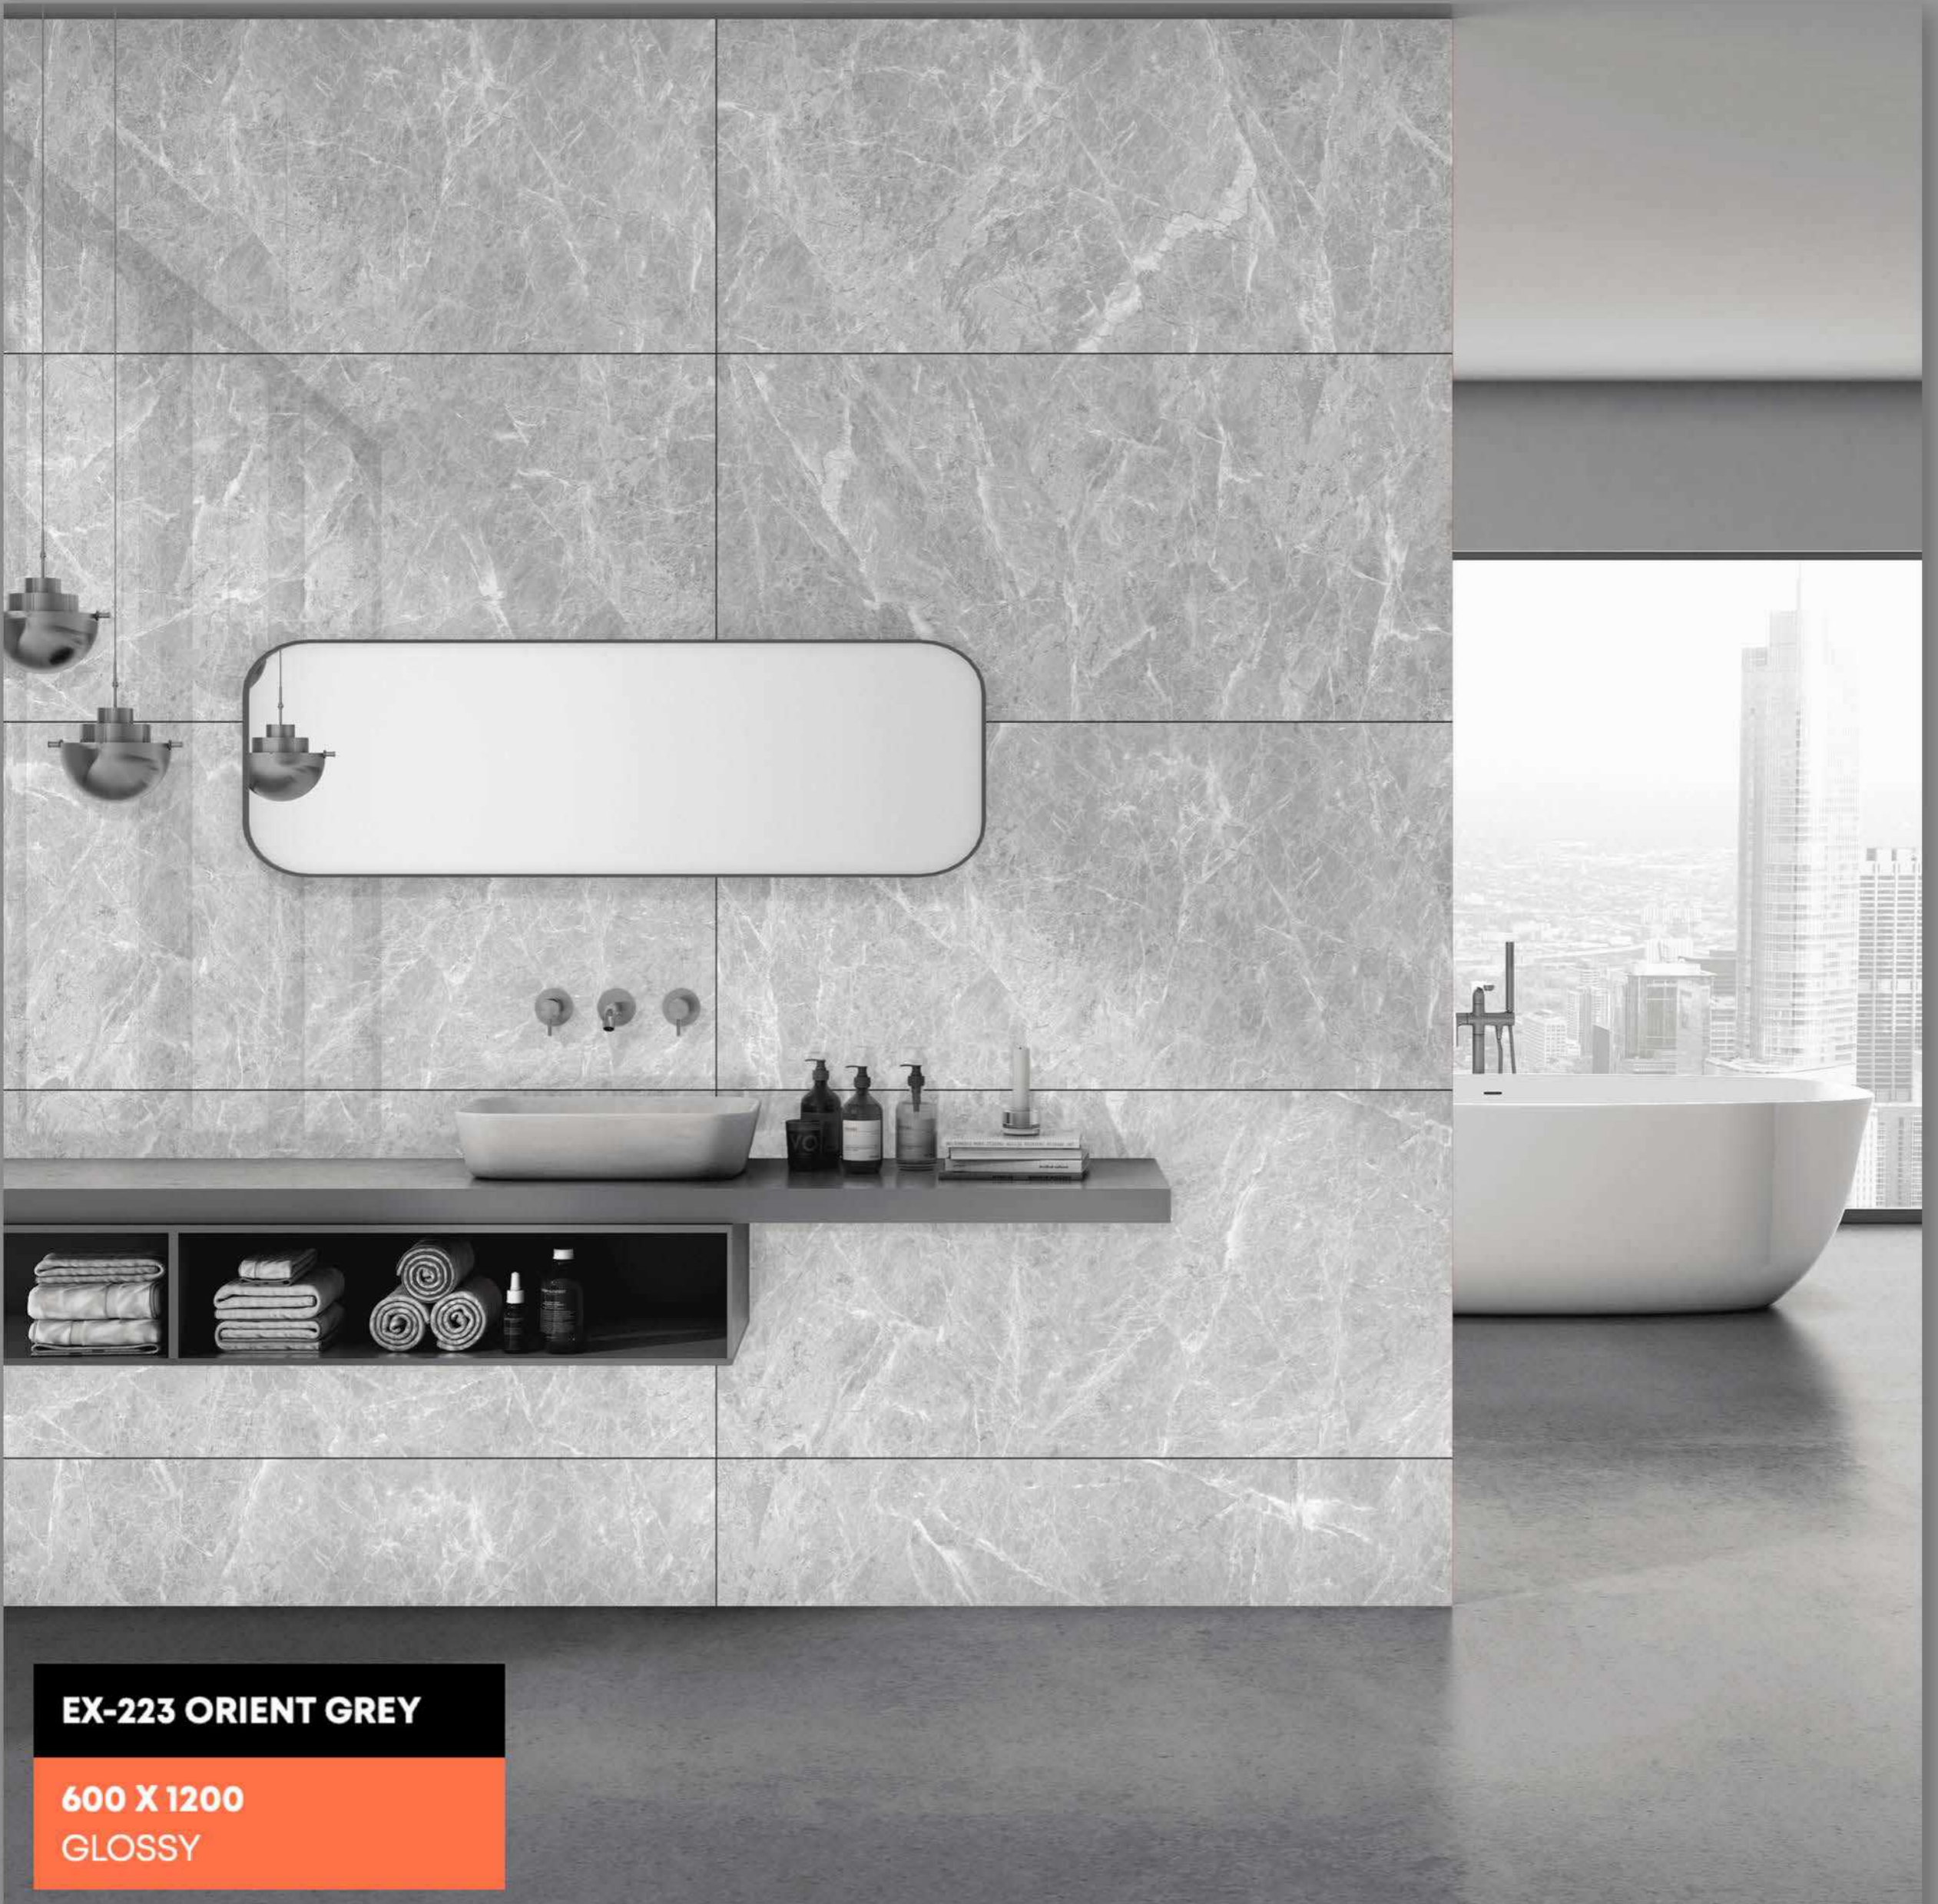

EX-223 ORIENT GREY

600 X 1200
GLOSSY