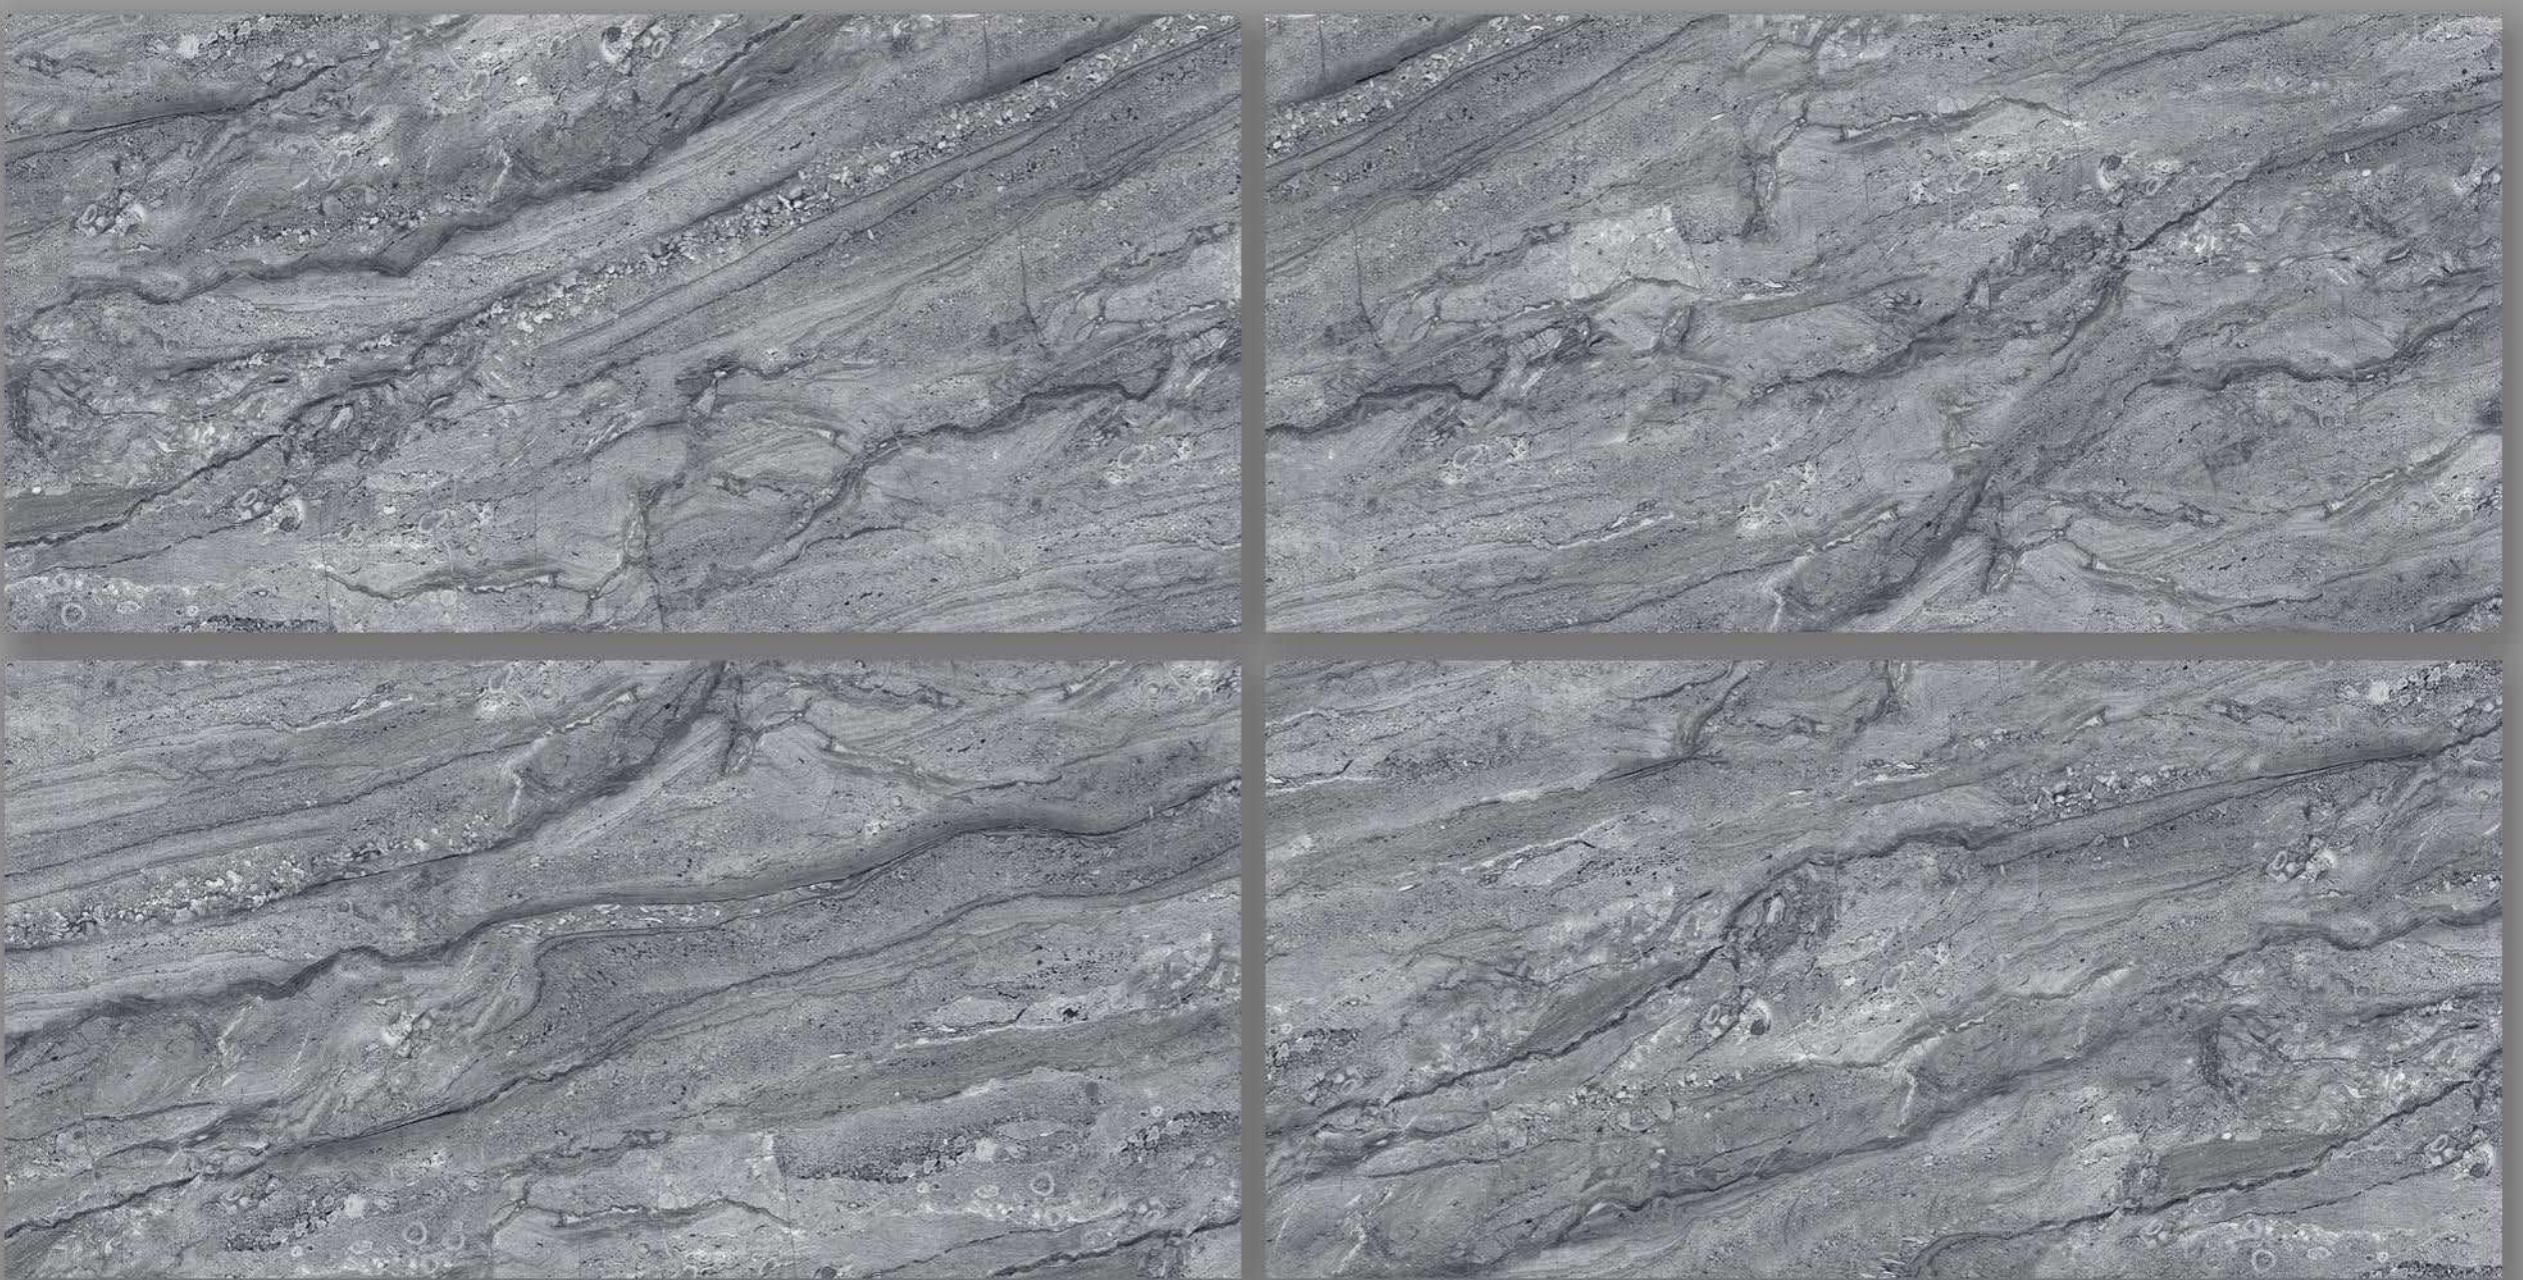

0% Zero Maintenance

Eco-Friendly

Low Water Absorption

EX-269 WARM DYNA COAL

FINISH | GLOSSY

RANDOM - 09

Random Designs

0% Zero Maintenance