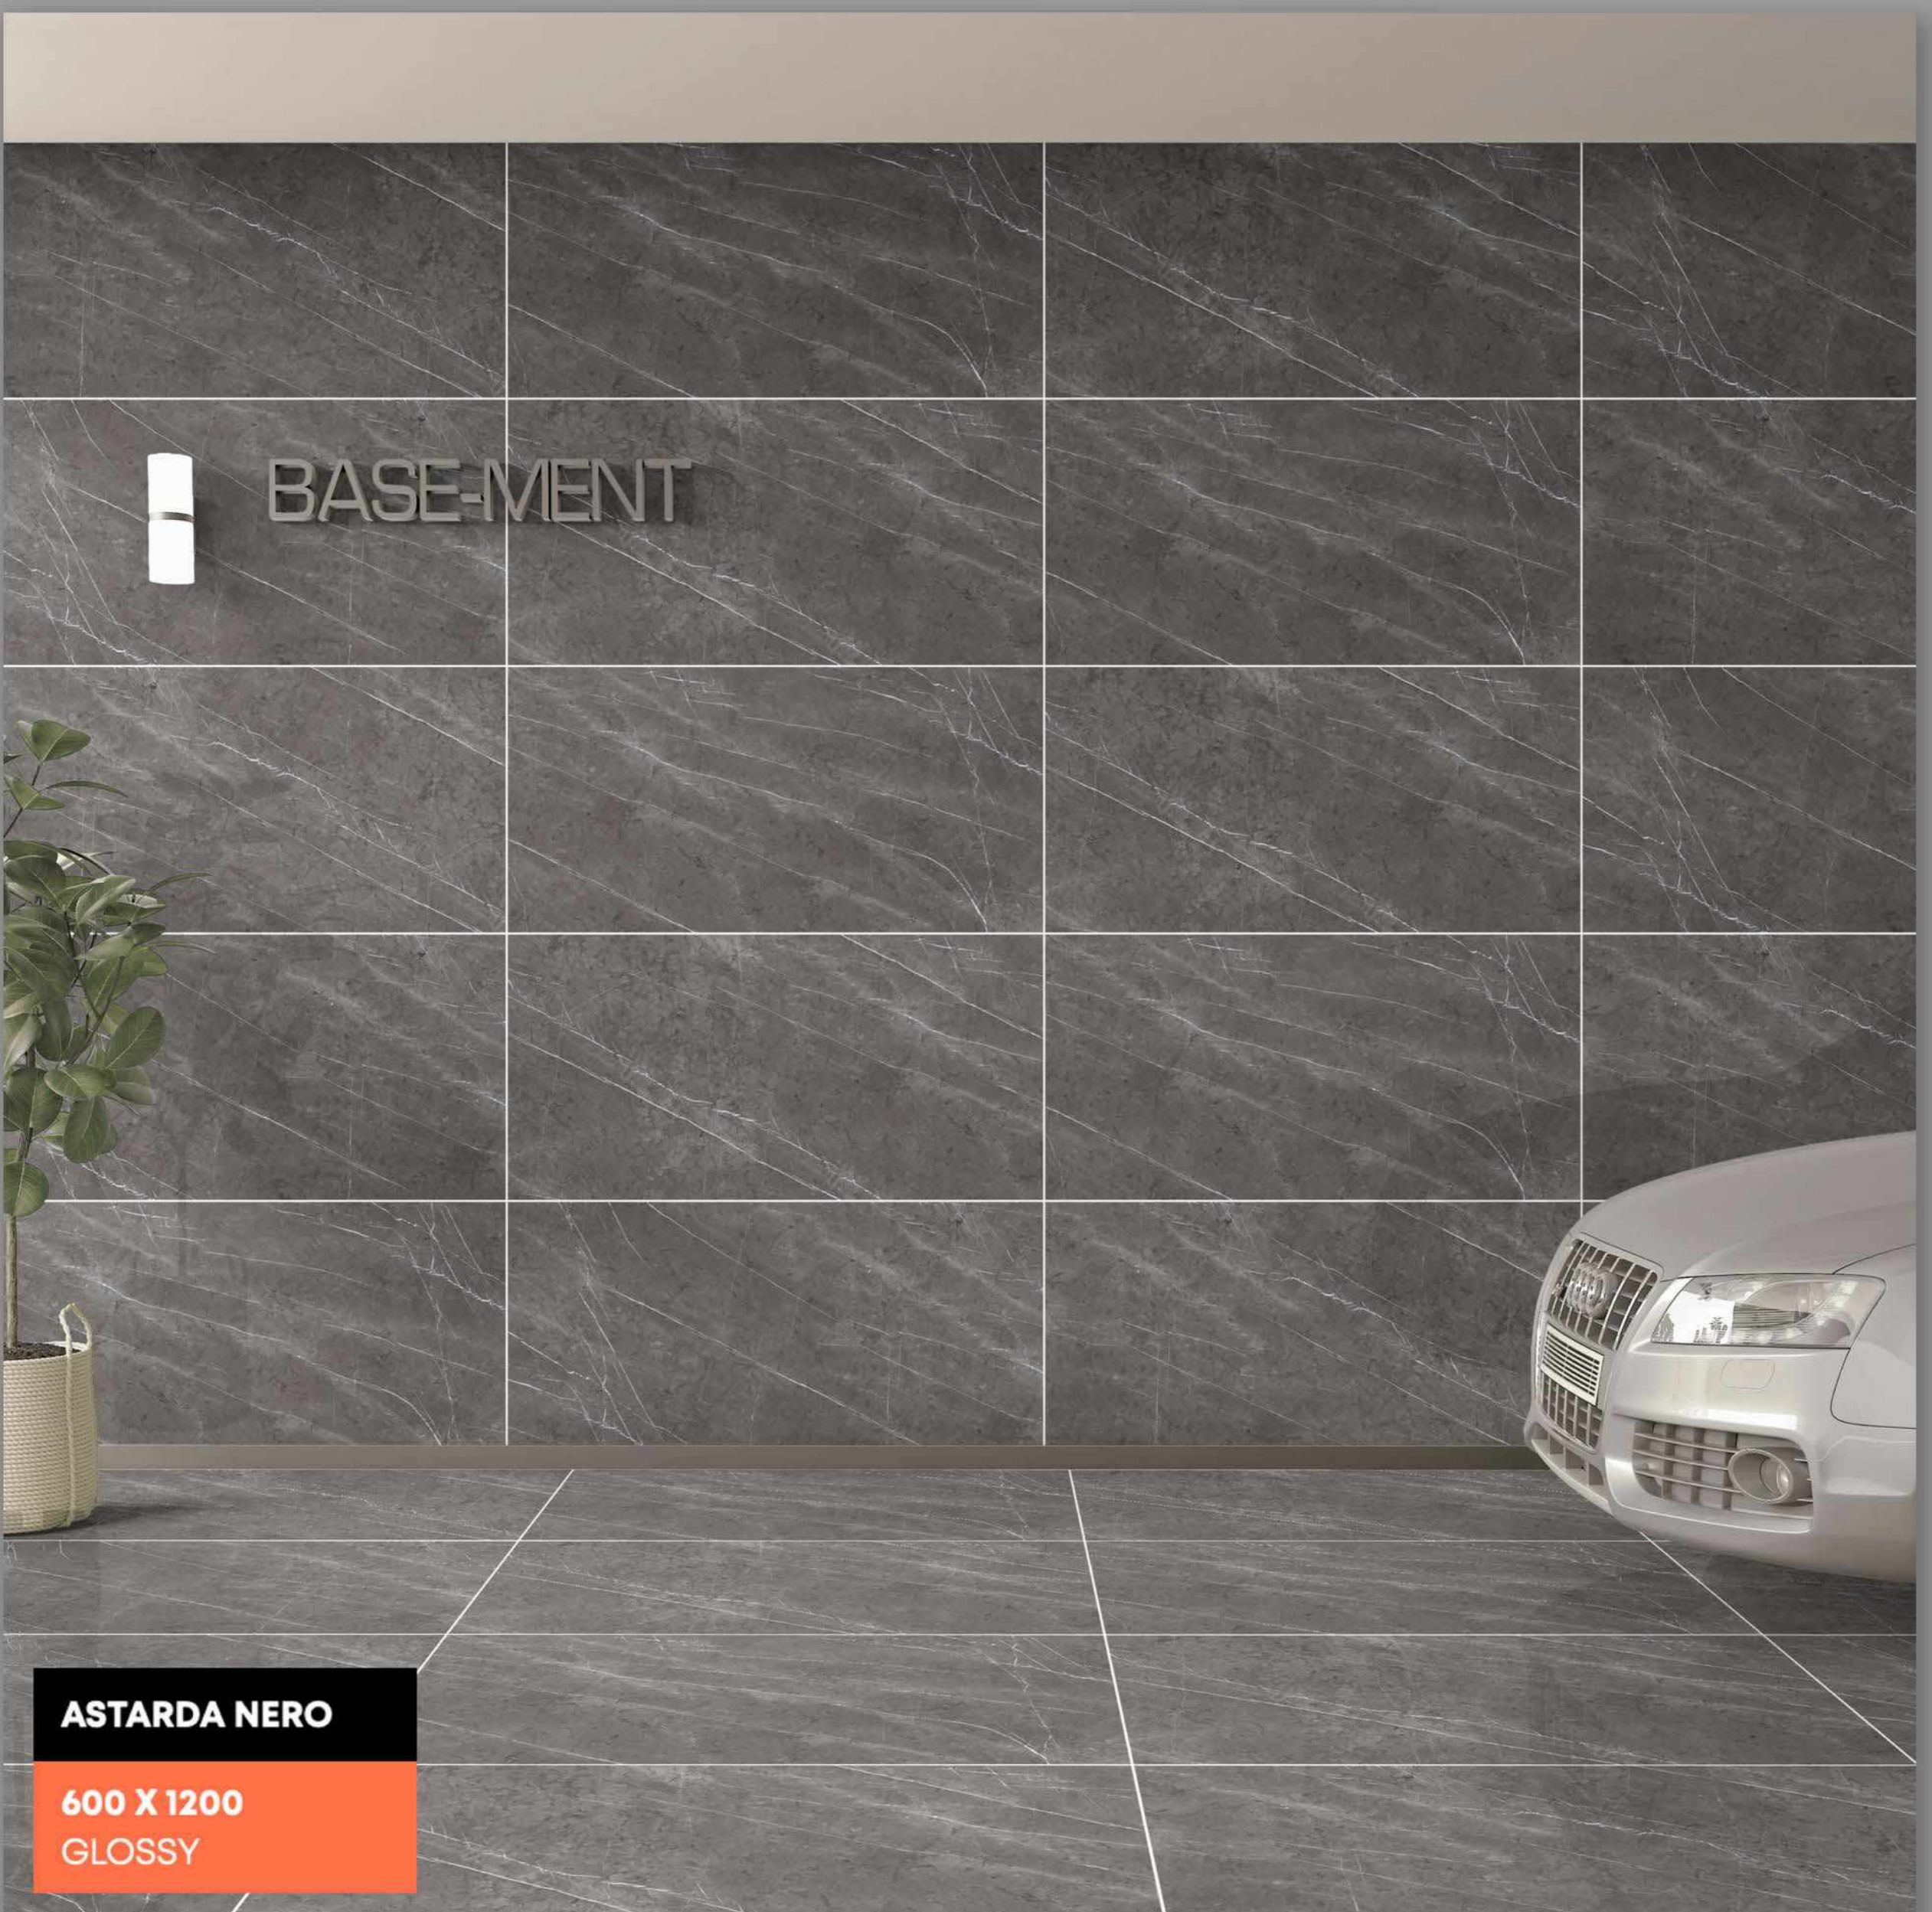

0% Zero Maintenance

Eco-Friendly

Low Water Absorption

ASTARDA NERO

FINISH | GLOSSY

RANDOM - 04

ASTARDA NERO

600 X 1200
GLOSSY