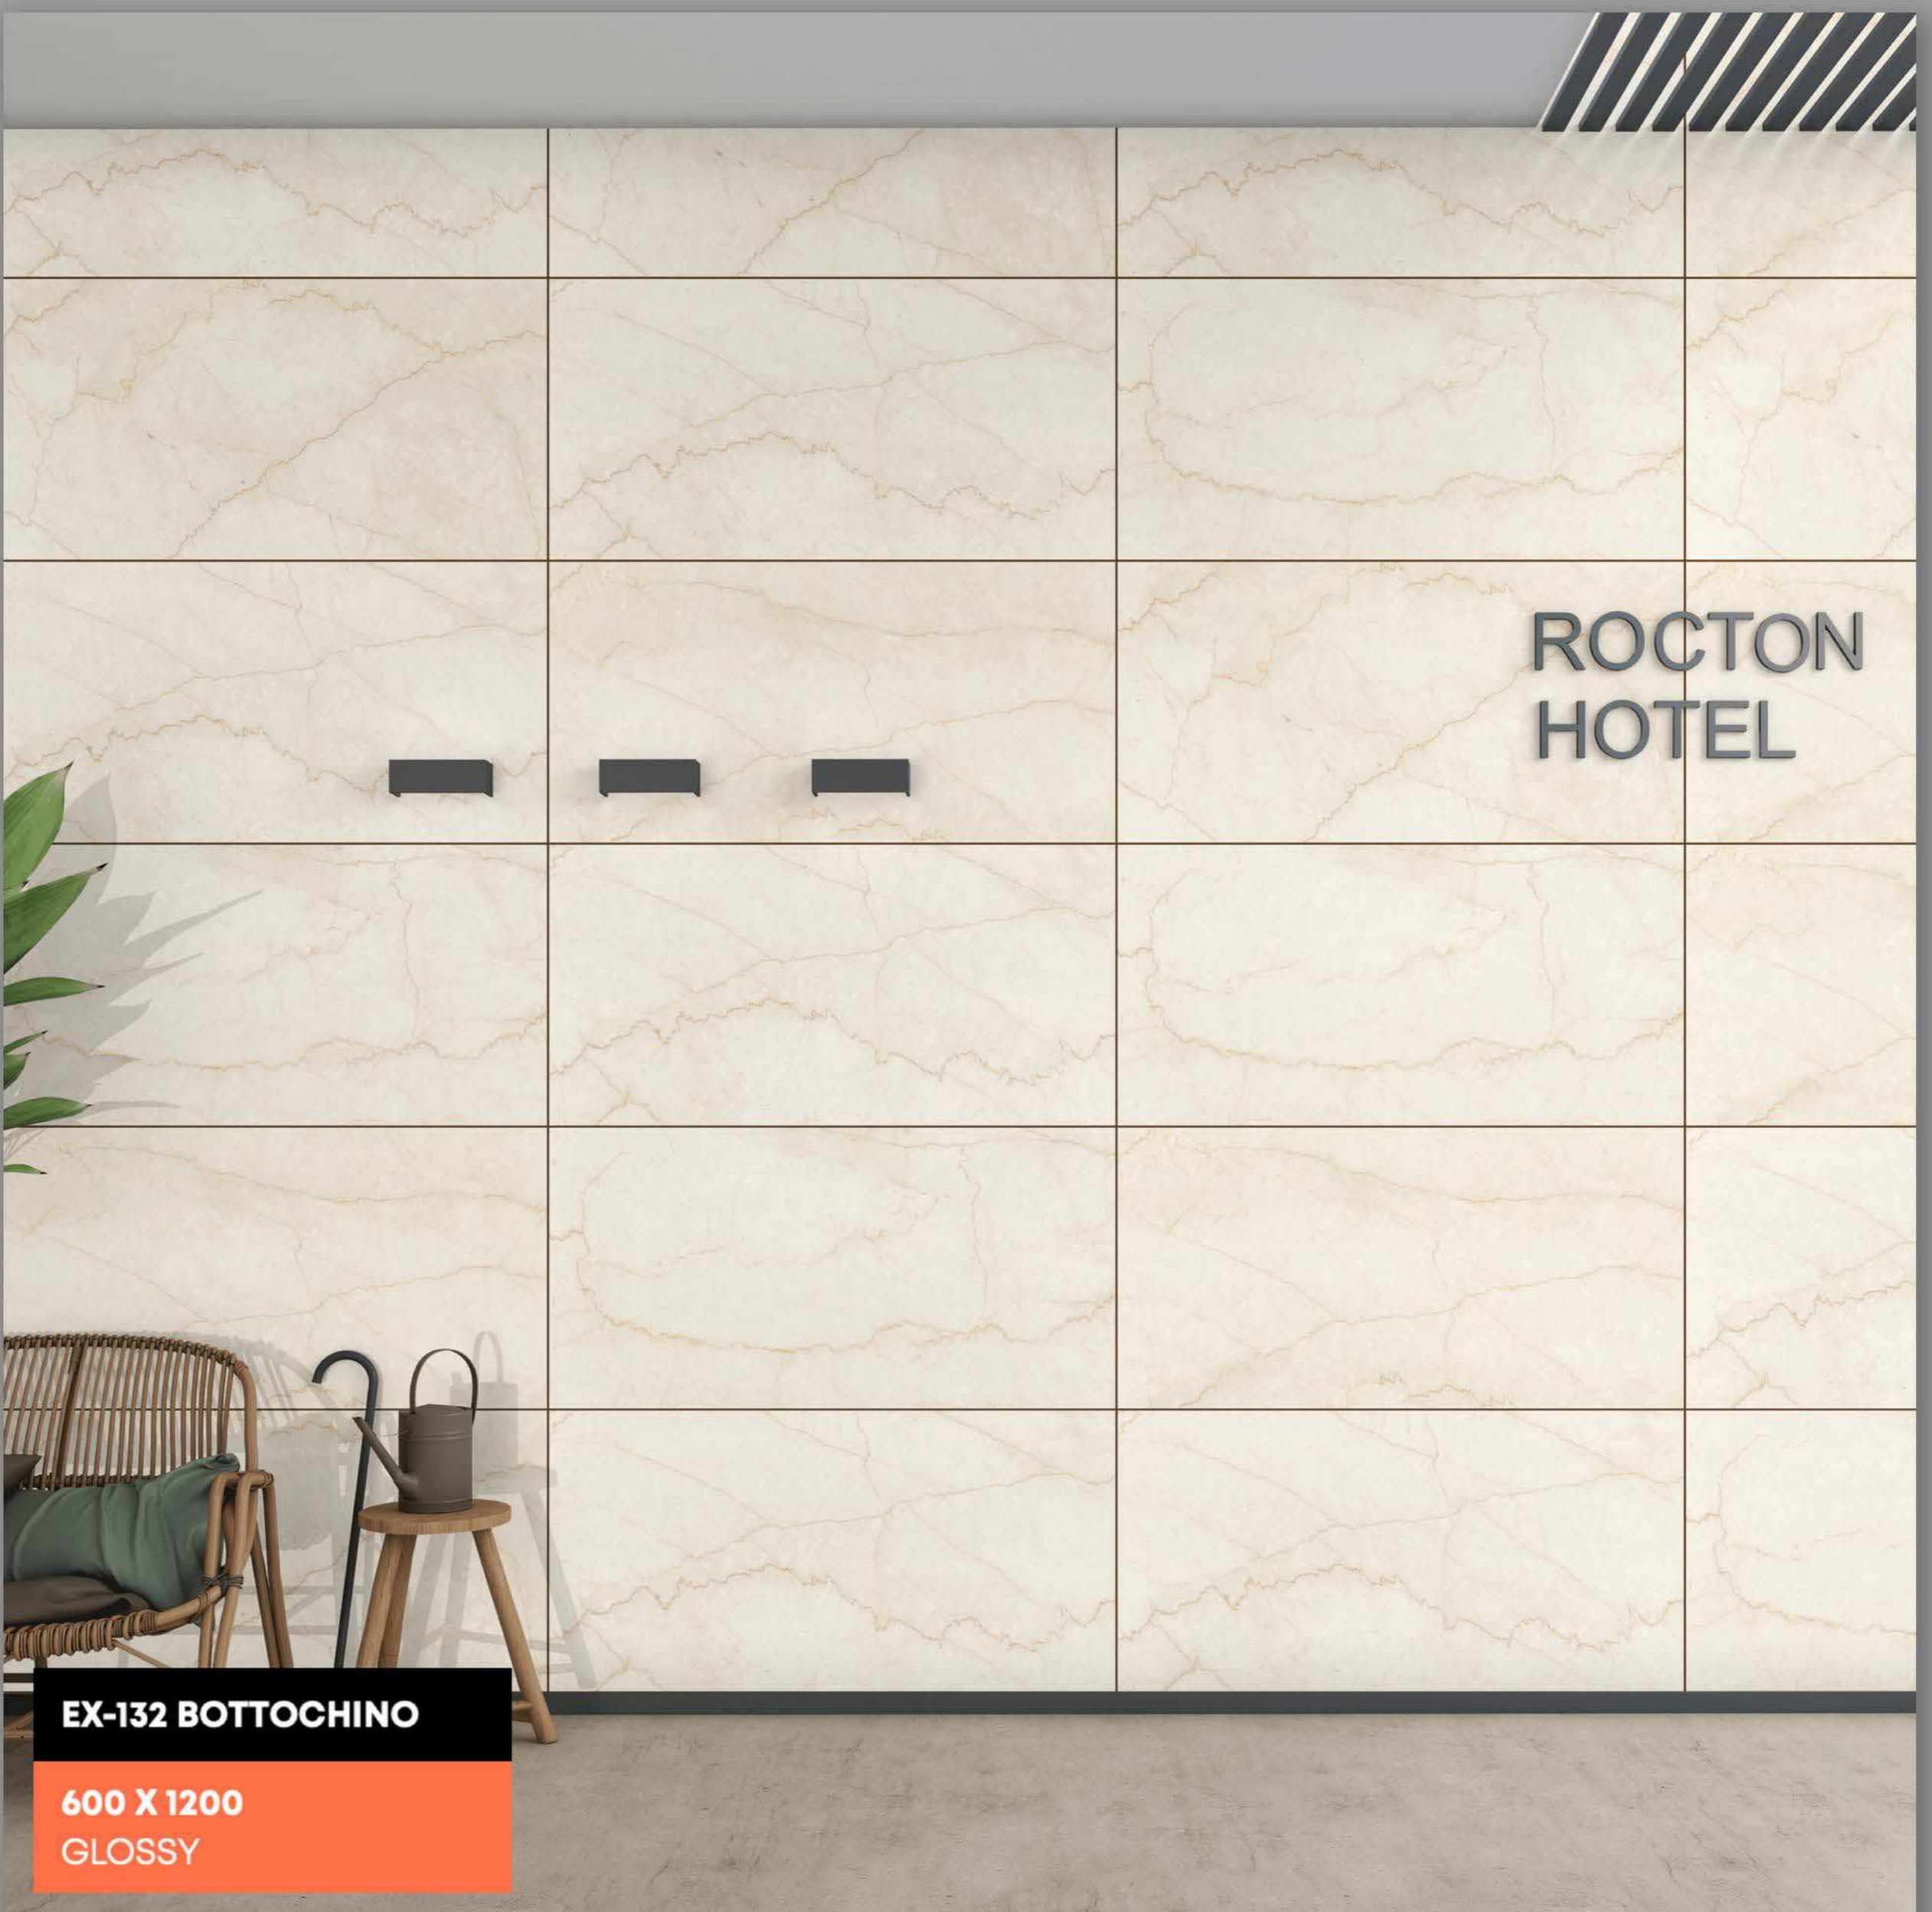

RANDOM - 04

ROCTON
HOTEL

EX-132 BOTTOCHINO

600 X 1200
GLOSSY

Random Designs

0% Zero Maintenance

Eco-Friendly

Low Water Absorption