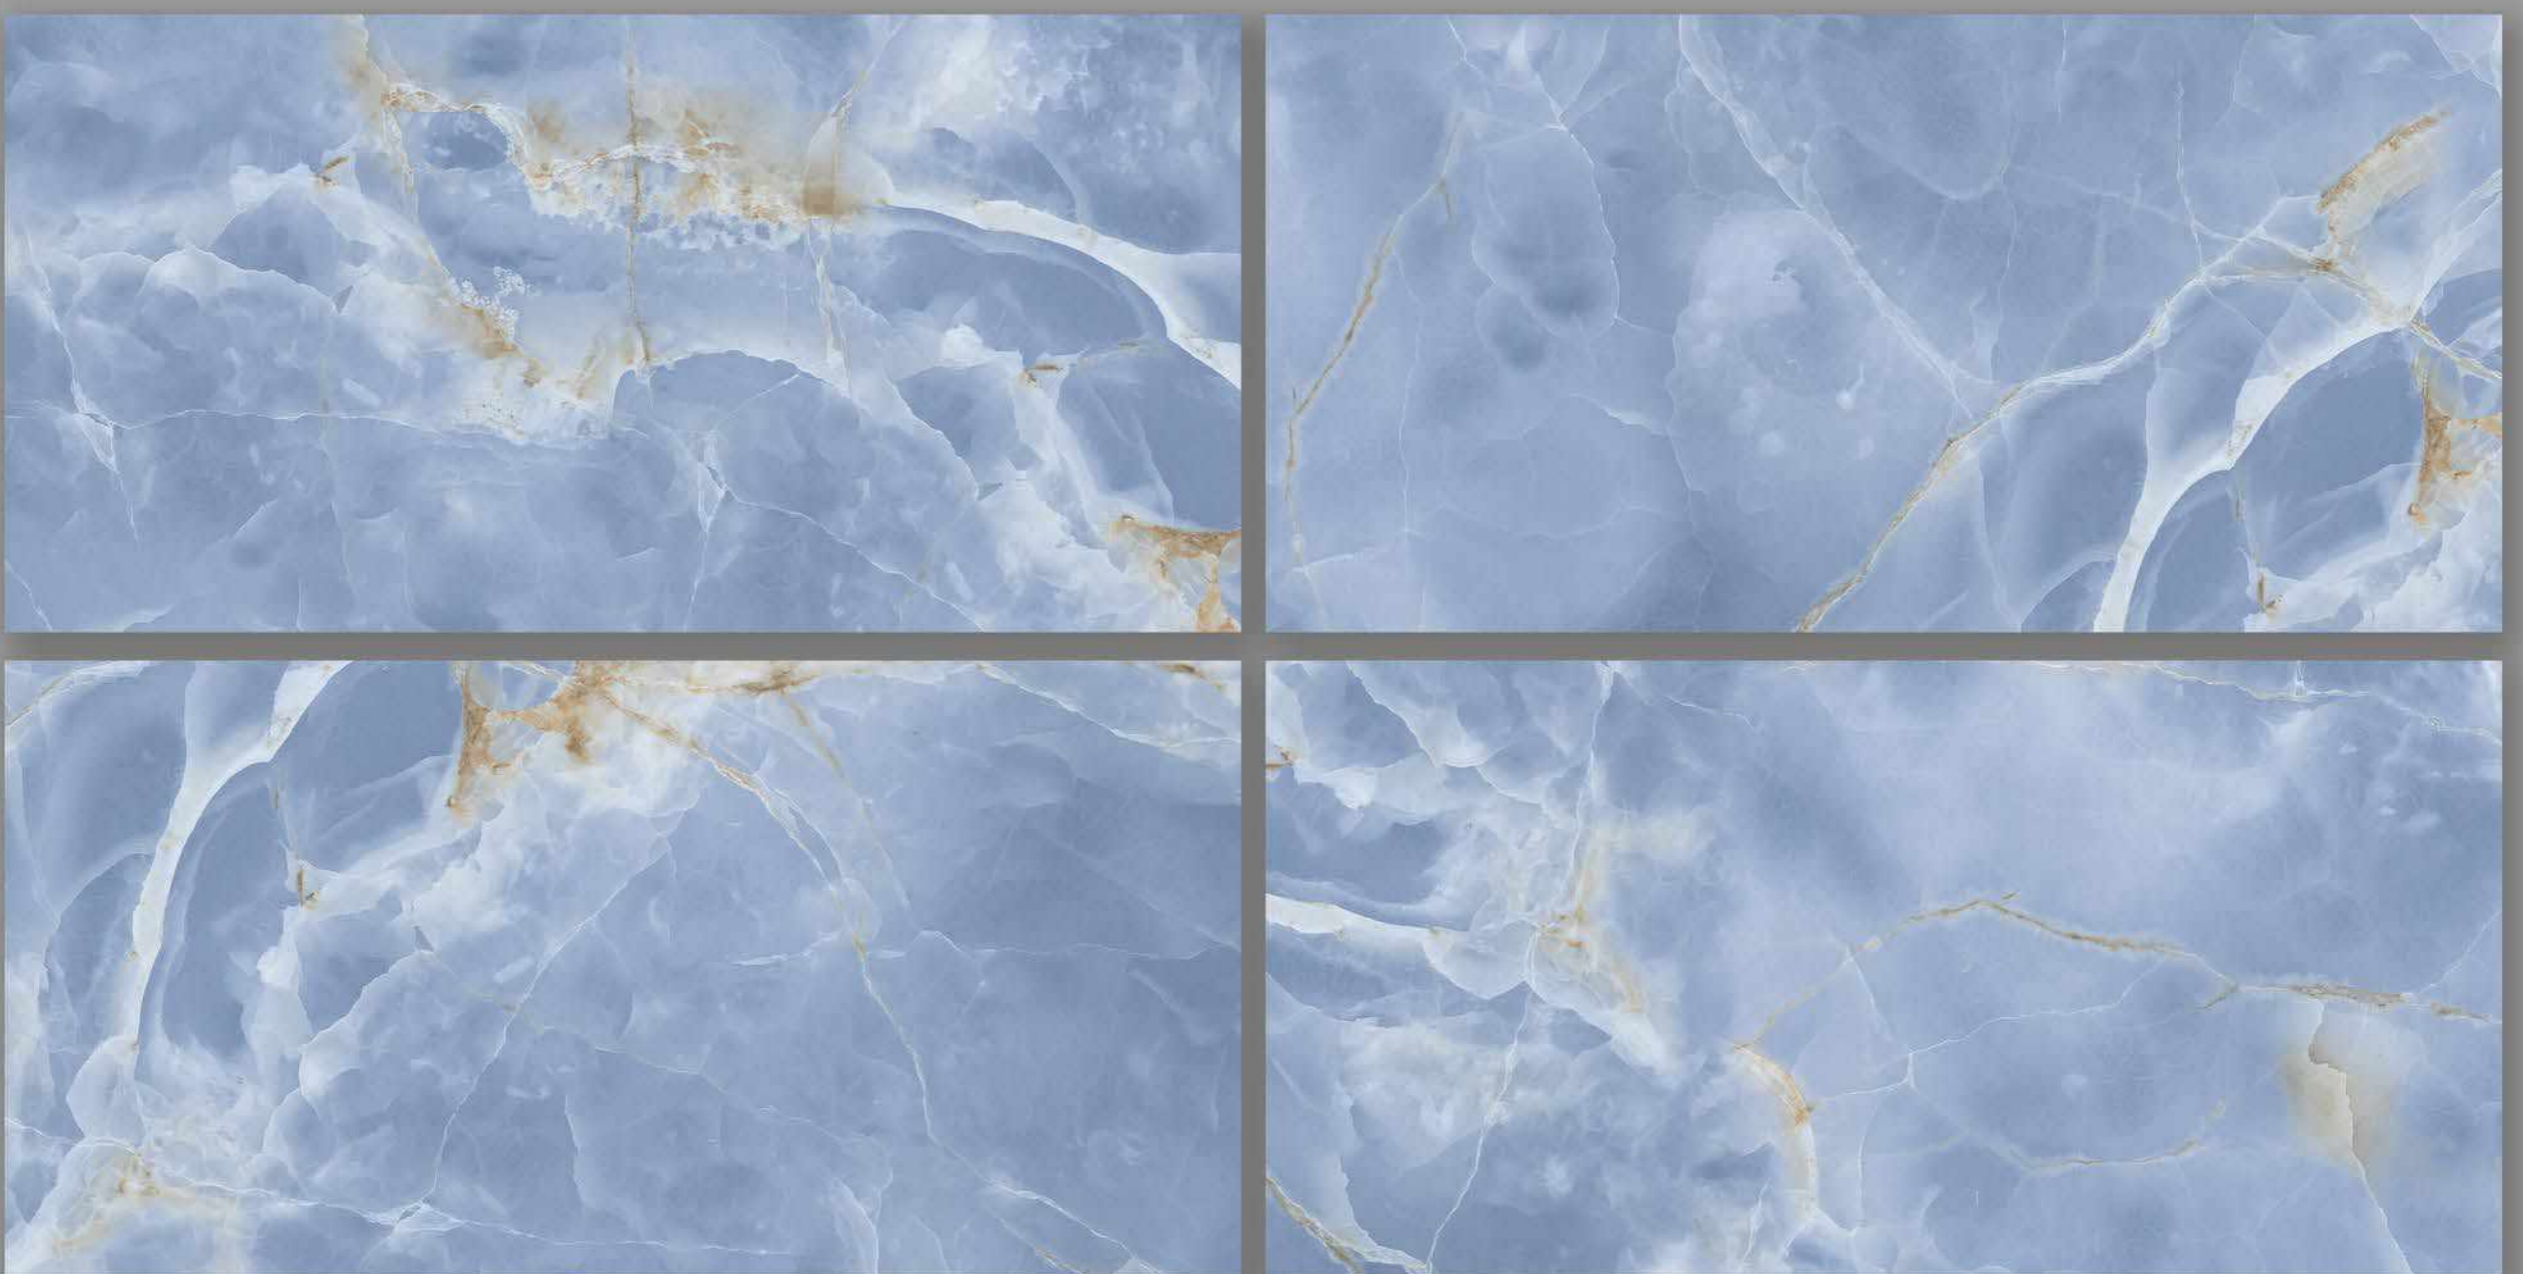

Low Water Absorption

CROSS ONYX BLUE

FINISH | GLOSSY

RANDOM - 04

CROSS ONYX BLUE

600 X 1200
GLOSSY

Random Designs

0% Zero Maintenance