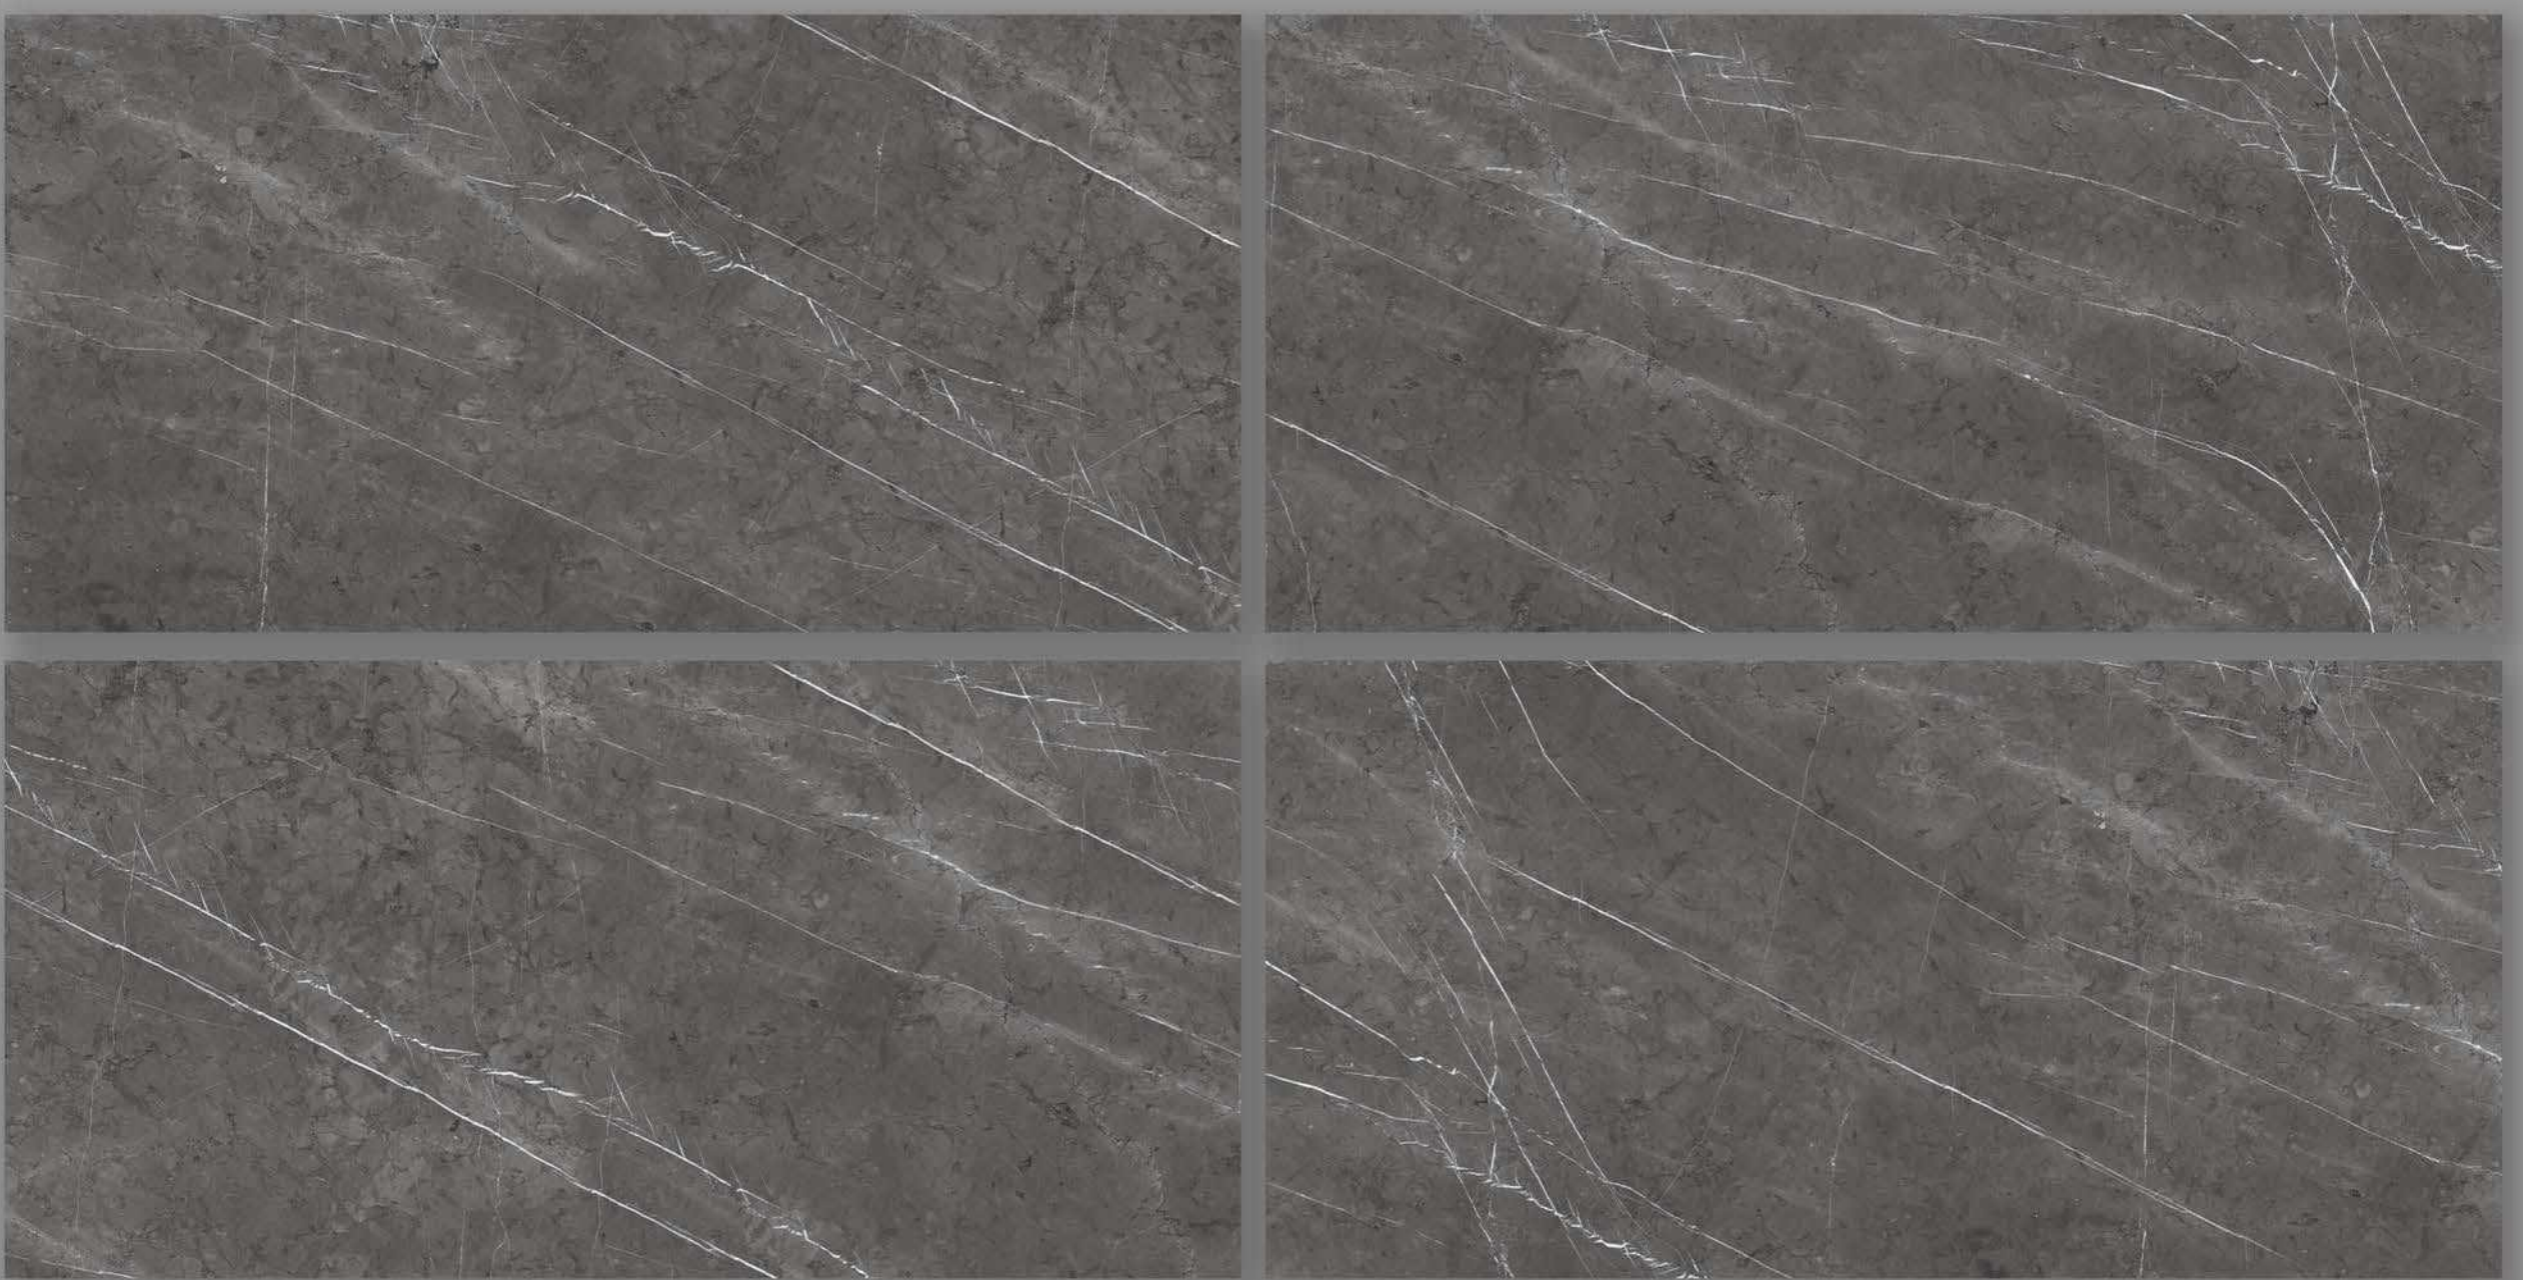

0% Zero Maintenance

Eco-Friendly

Low Water Absorption

ASTARDA NERO

FINISH | GLOSSY

RANDOM - 04

ASTARDA NERO

600 X 1200
GLOSSY