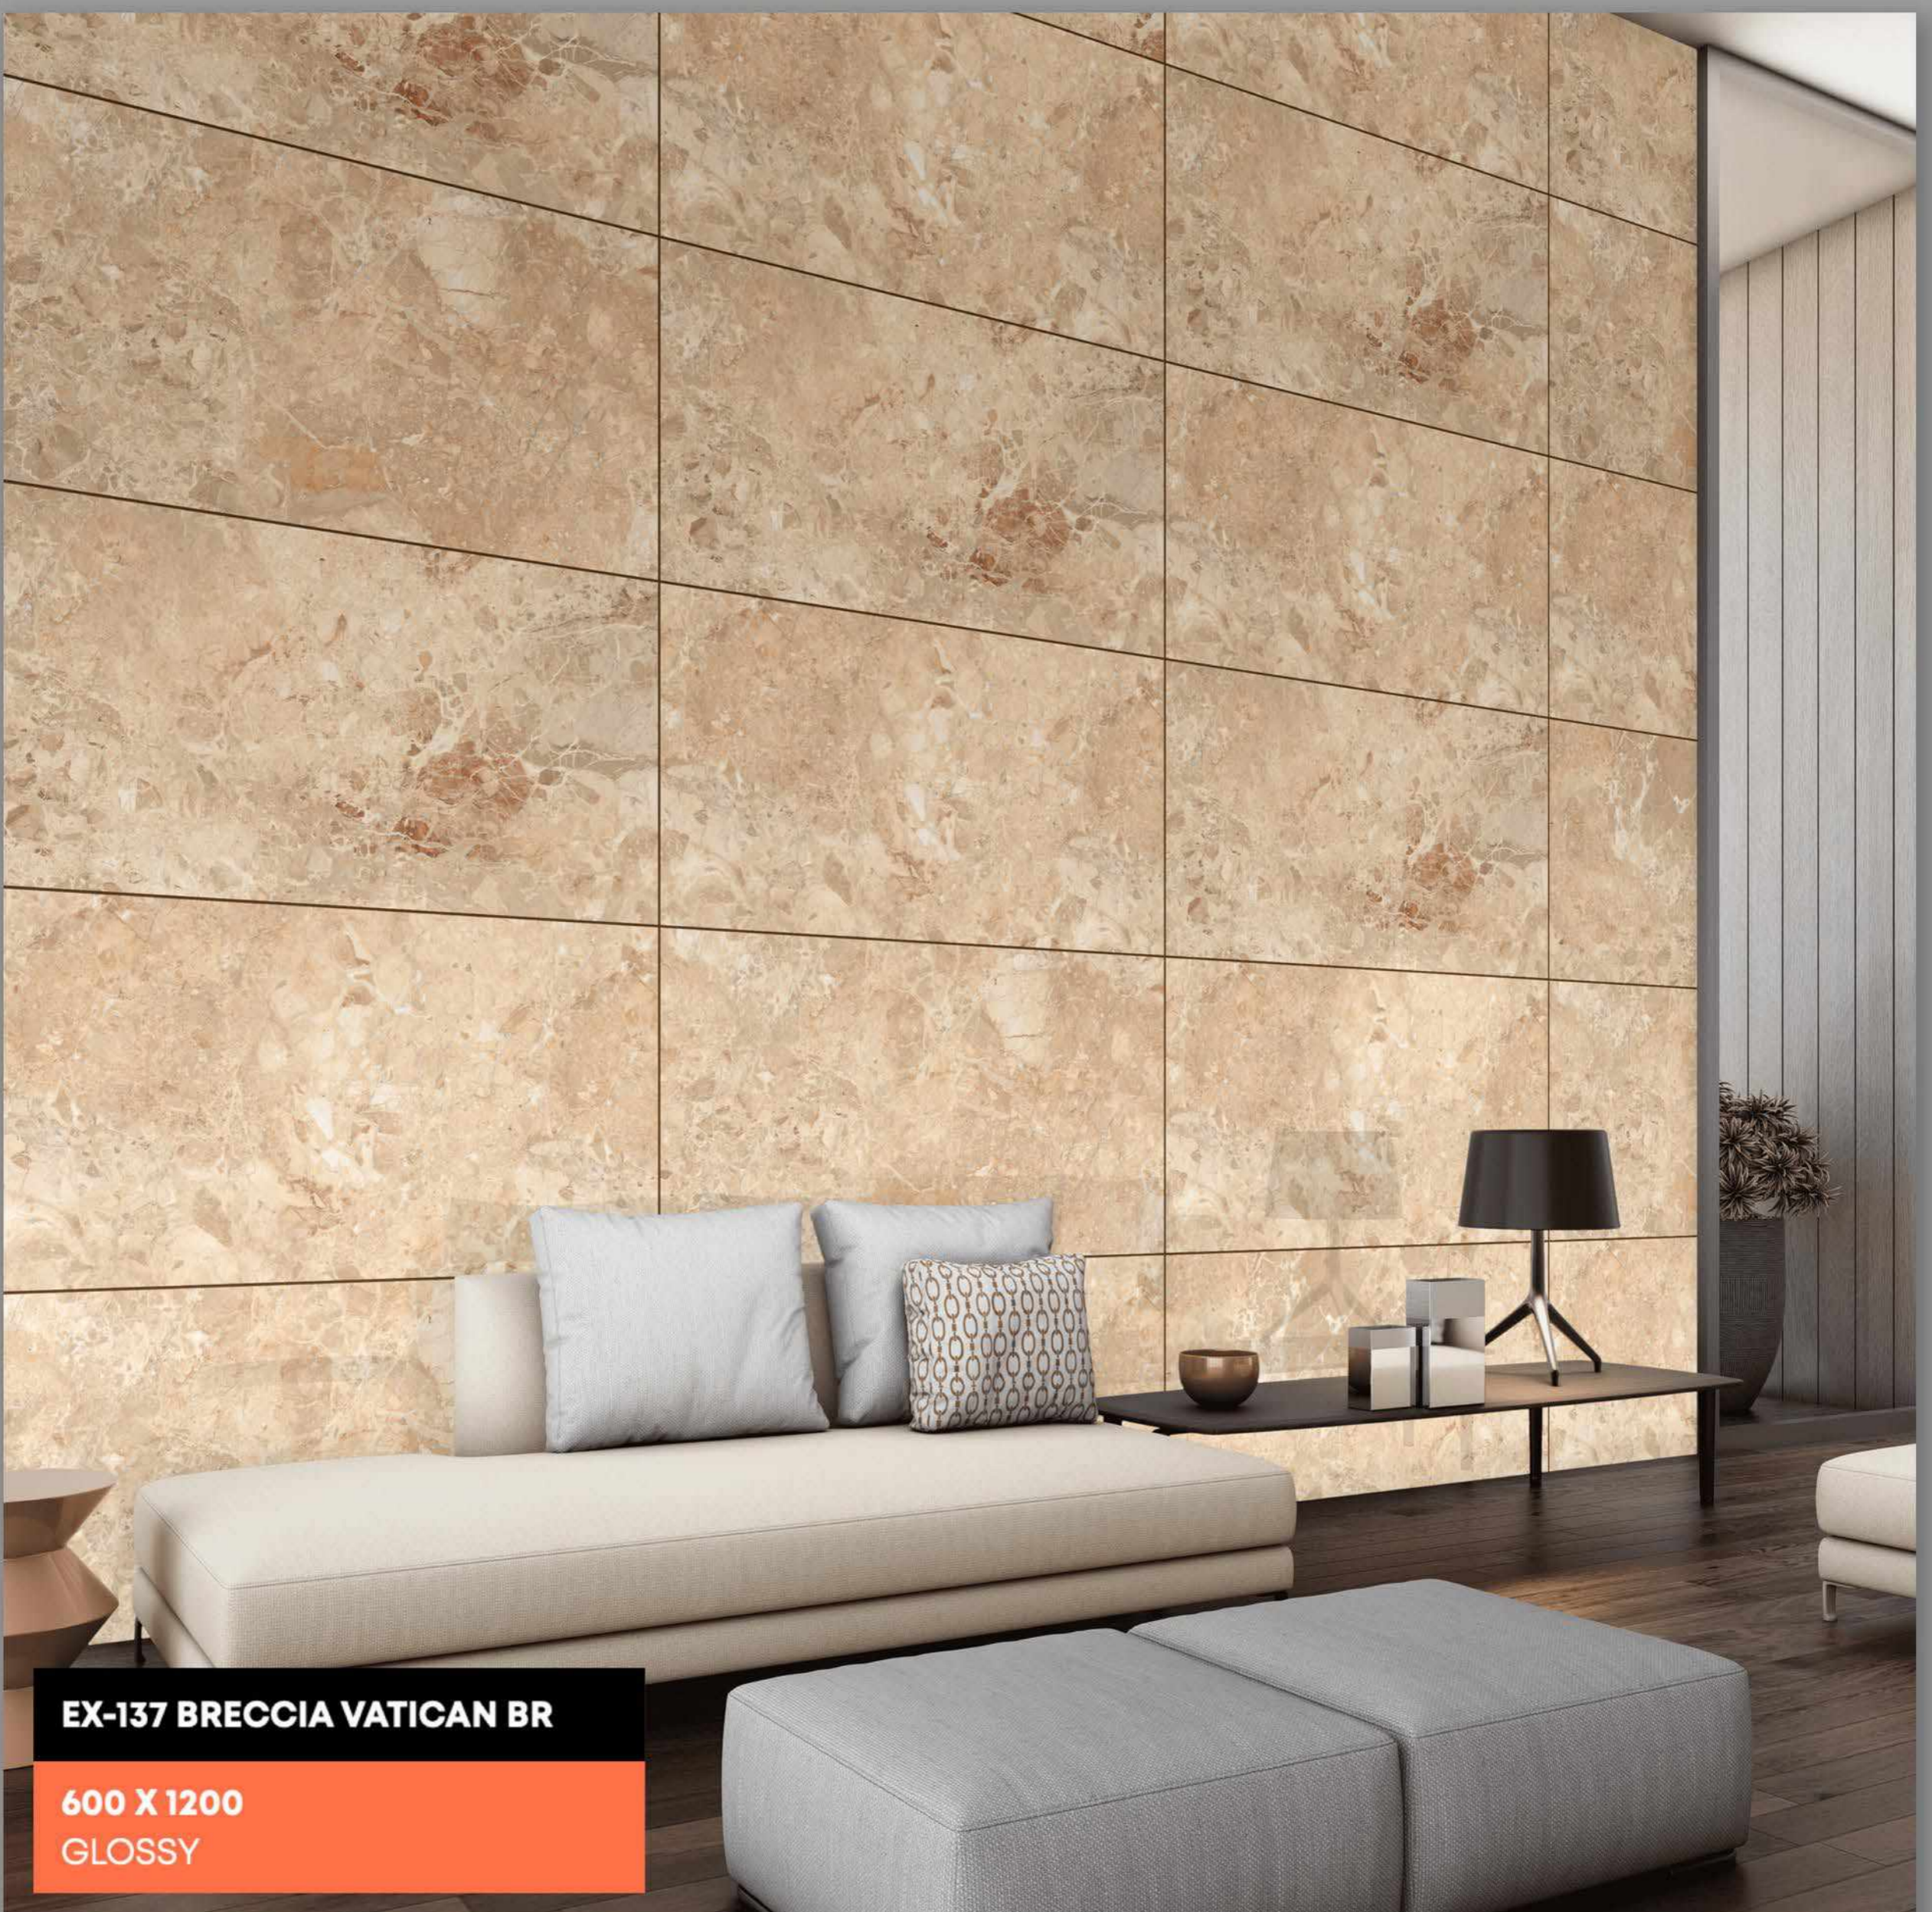

EX-137 BRECCIA VATICAN BR

600 X 1200
GLOSSY