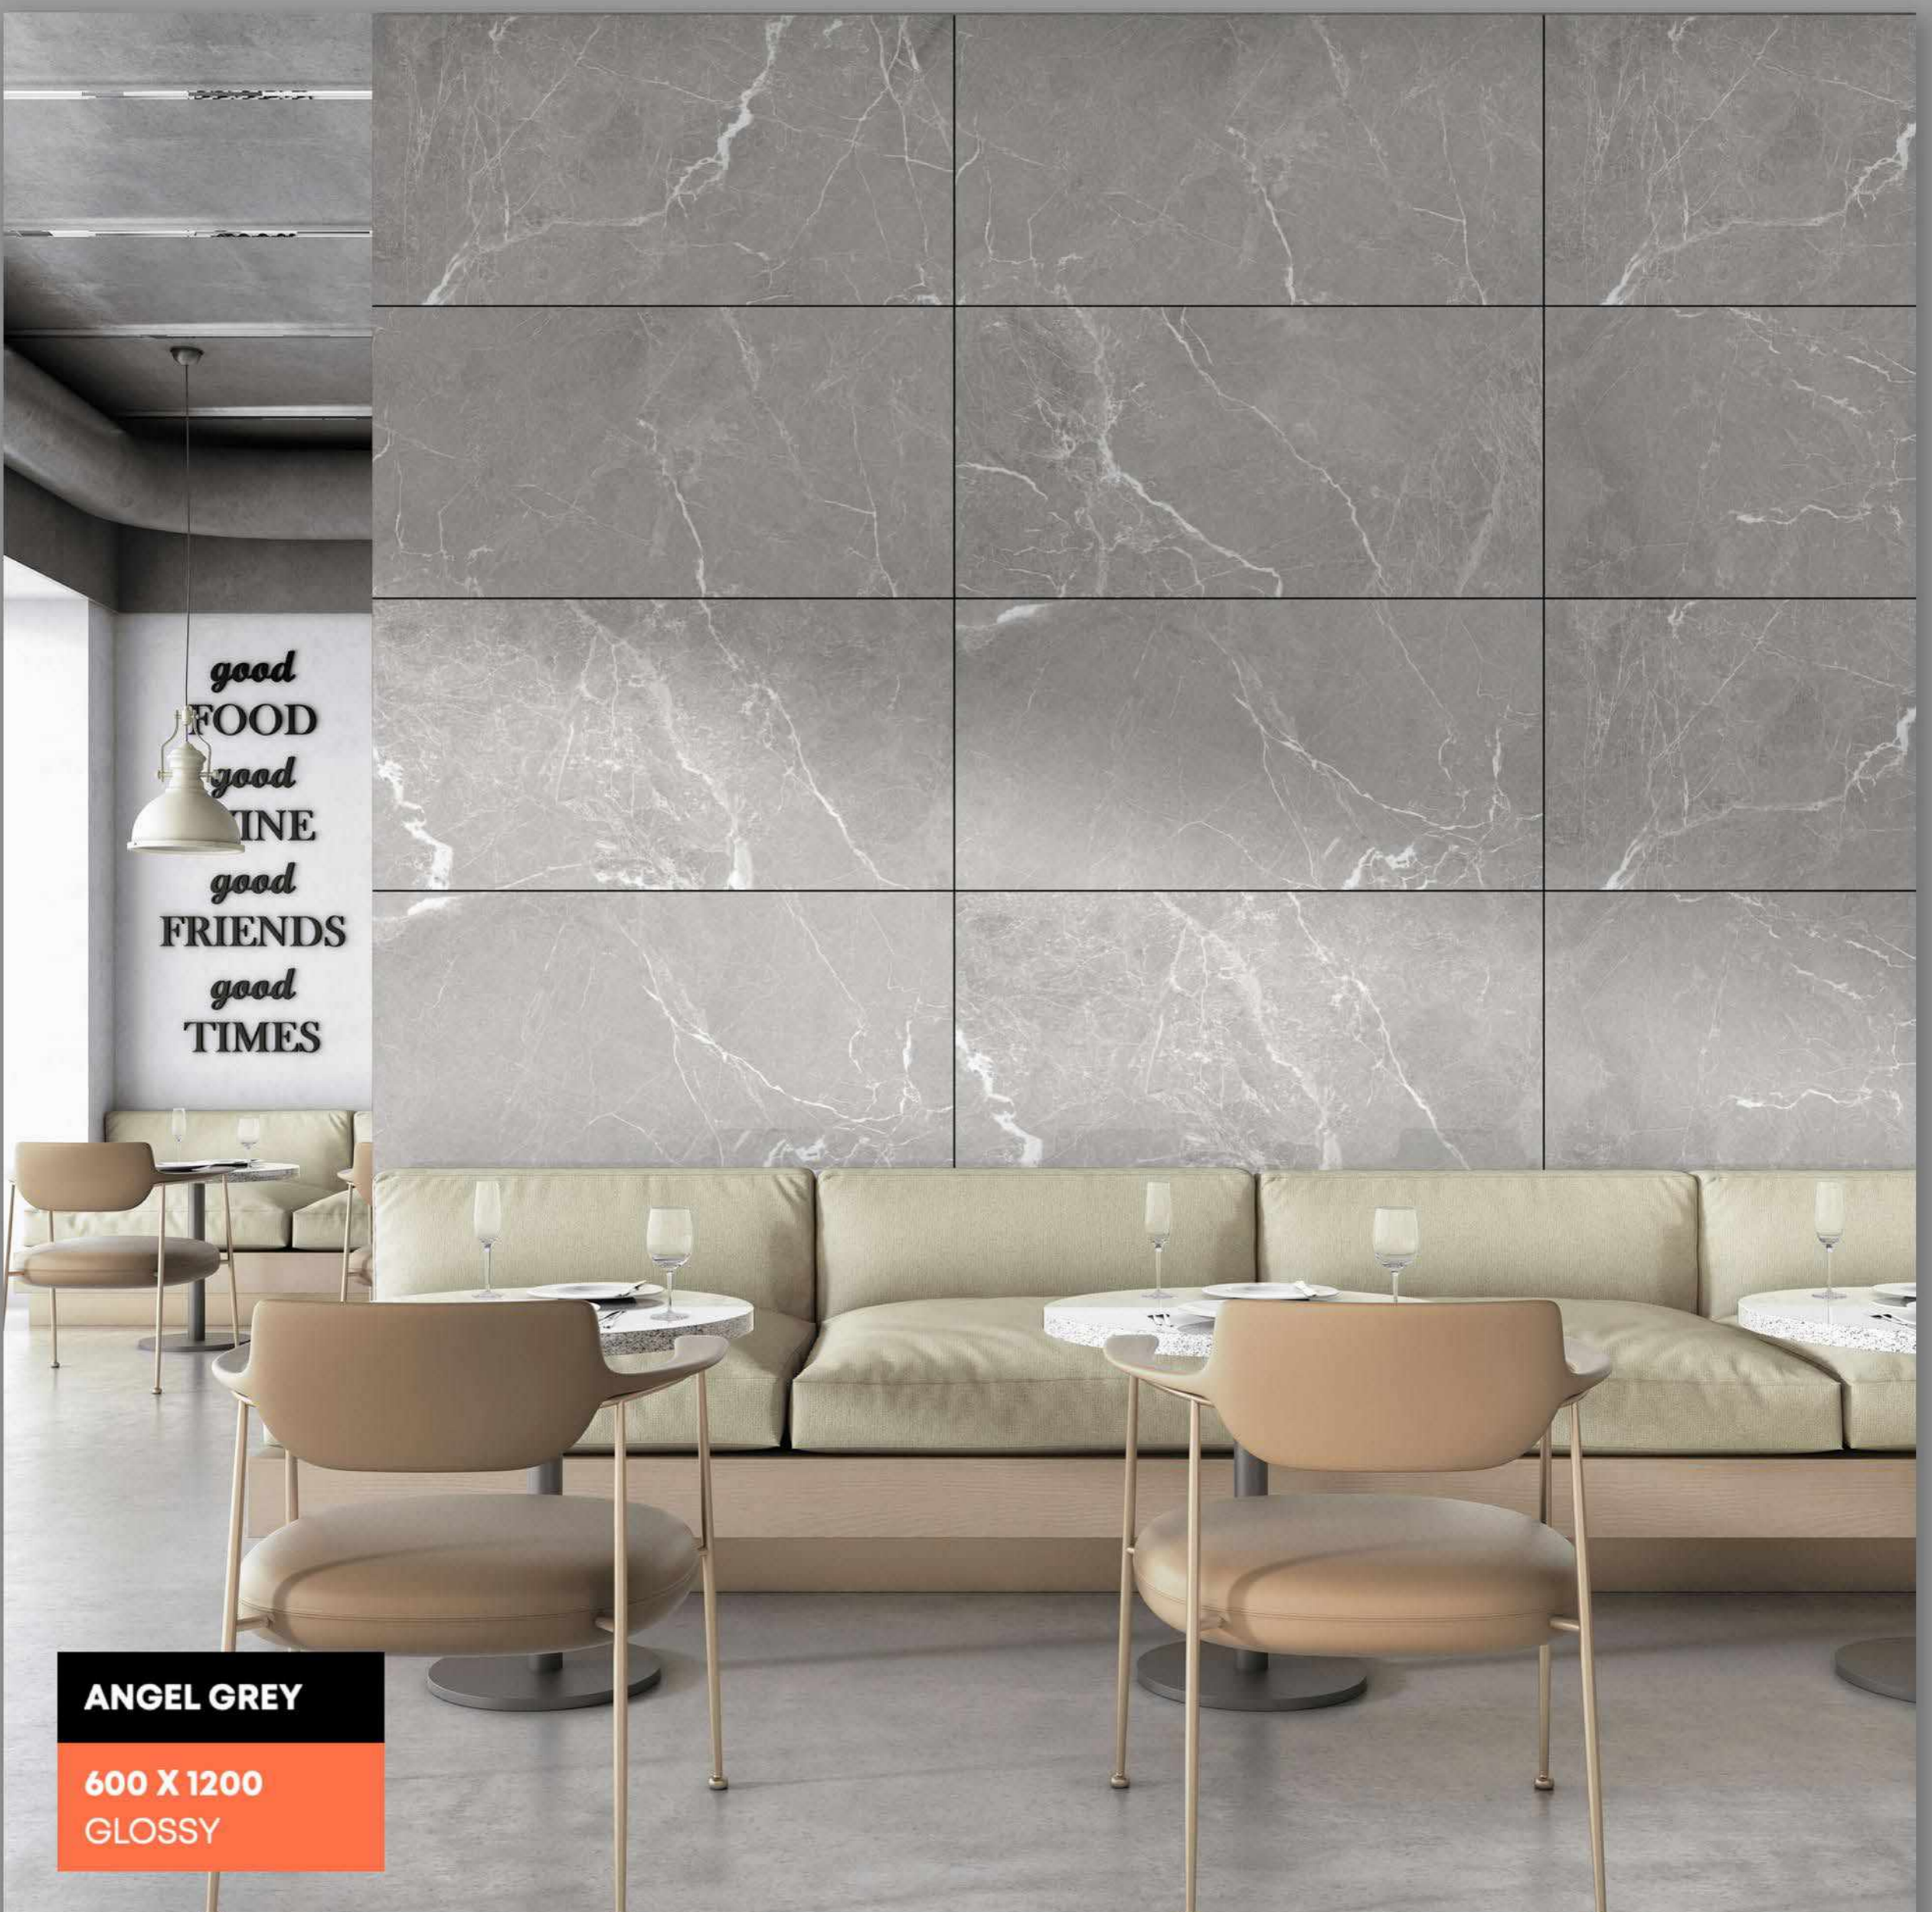

0% Zero Maintenance

Eco-Friendly

Low Water Absorption

ANGEL GREY

FINISH | GLOSSY

RANDOM - 06

ANGEL GREY
600 X 1200
GLOSSY

Random Designs