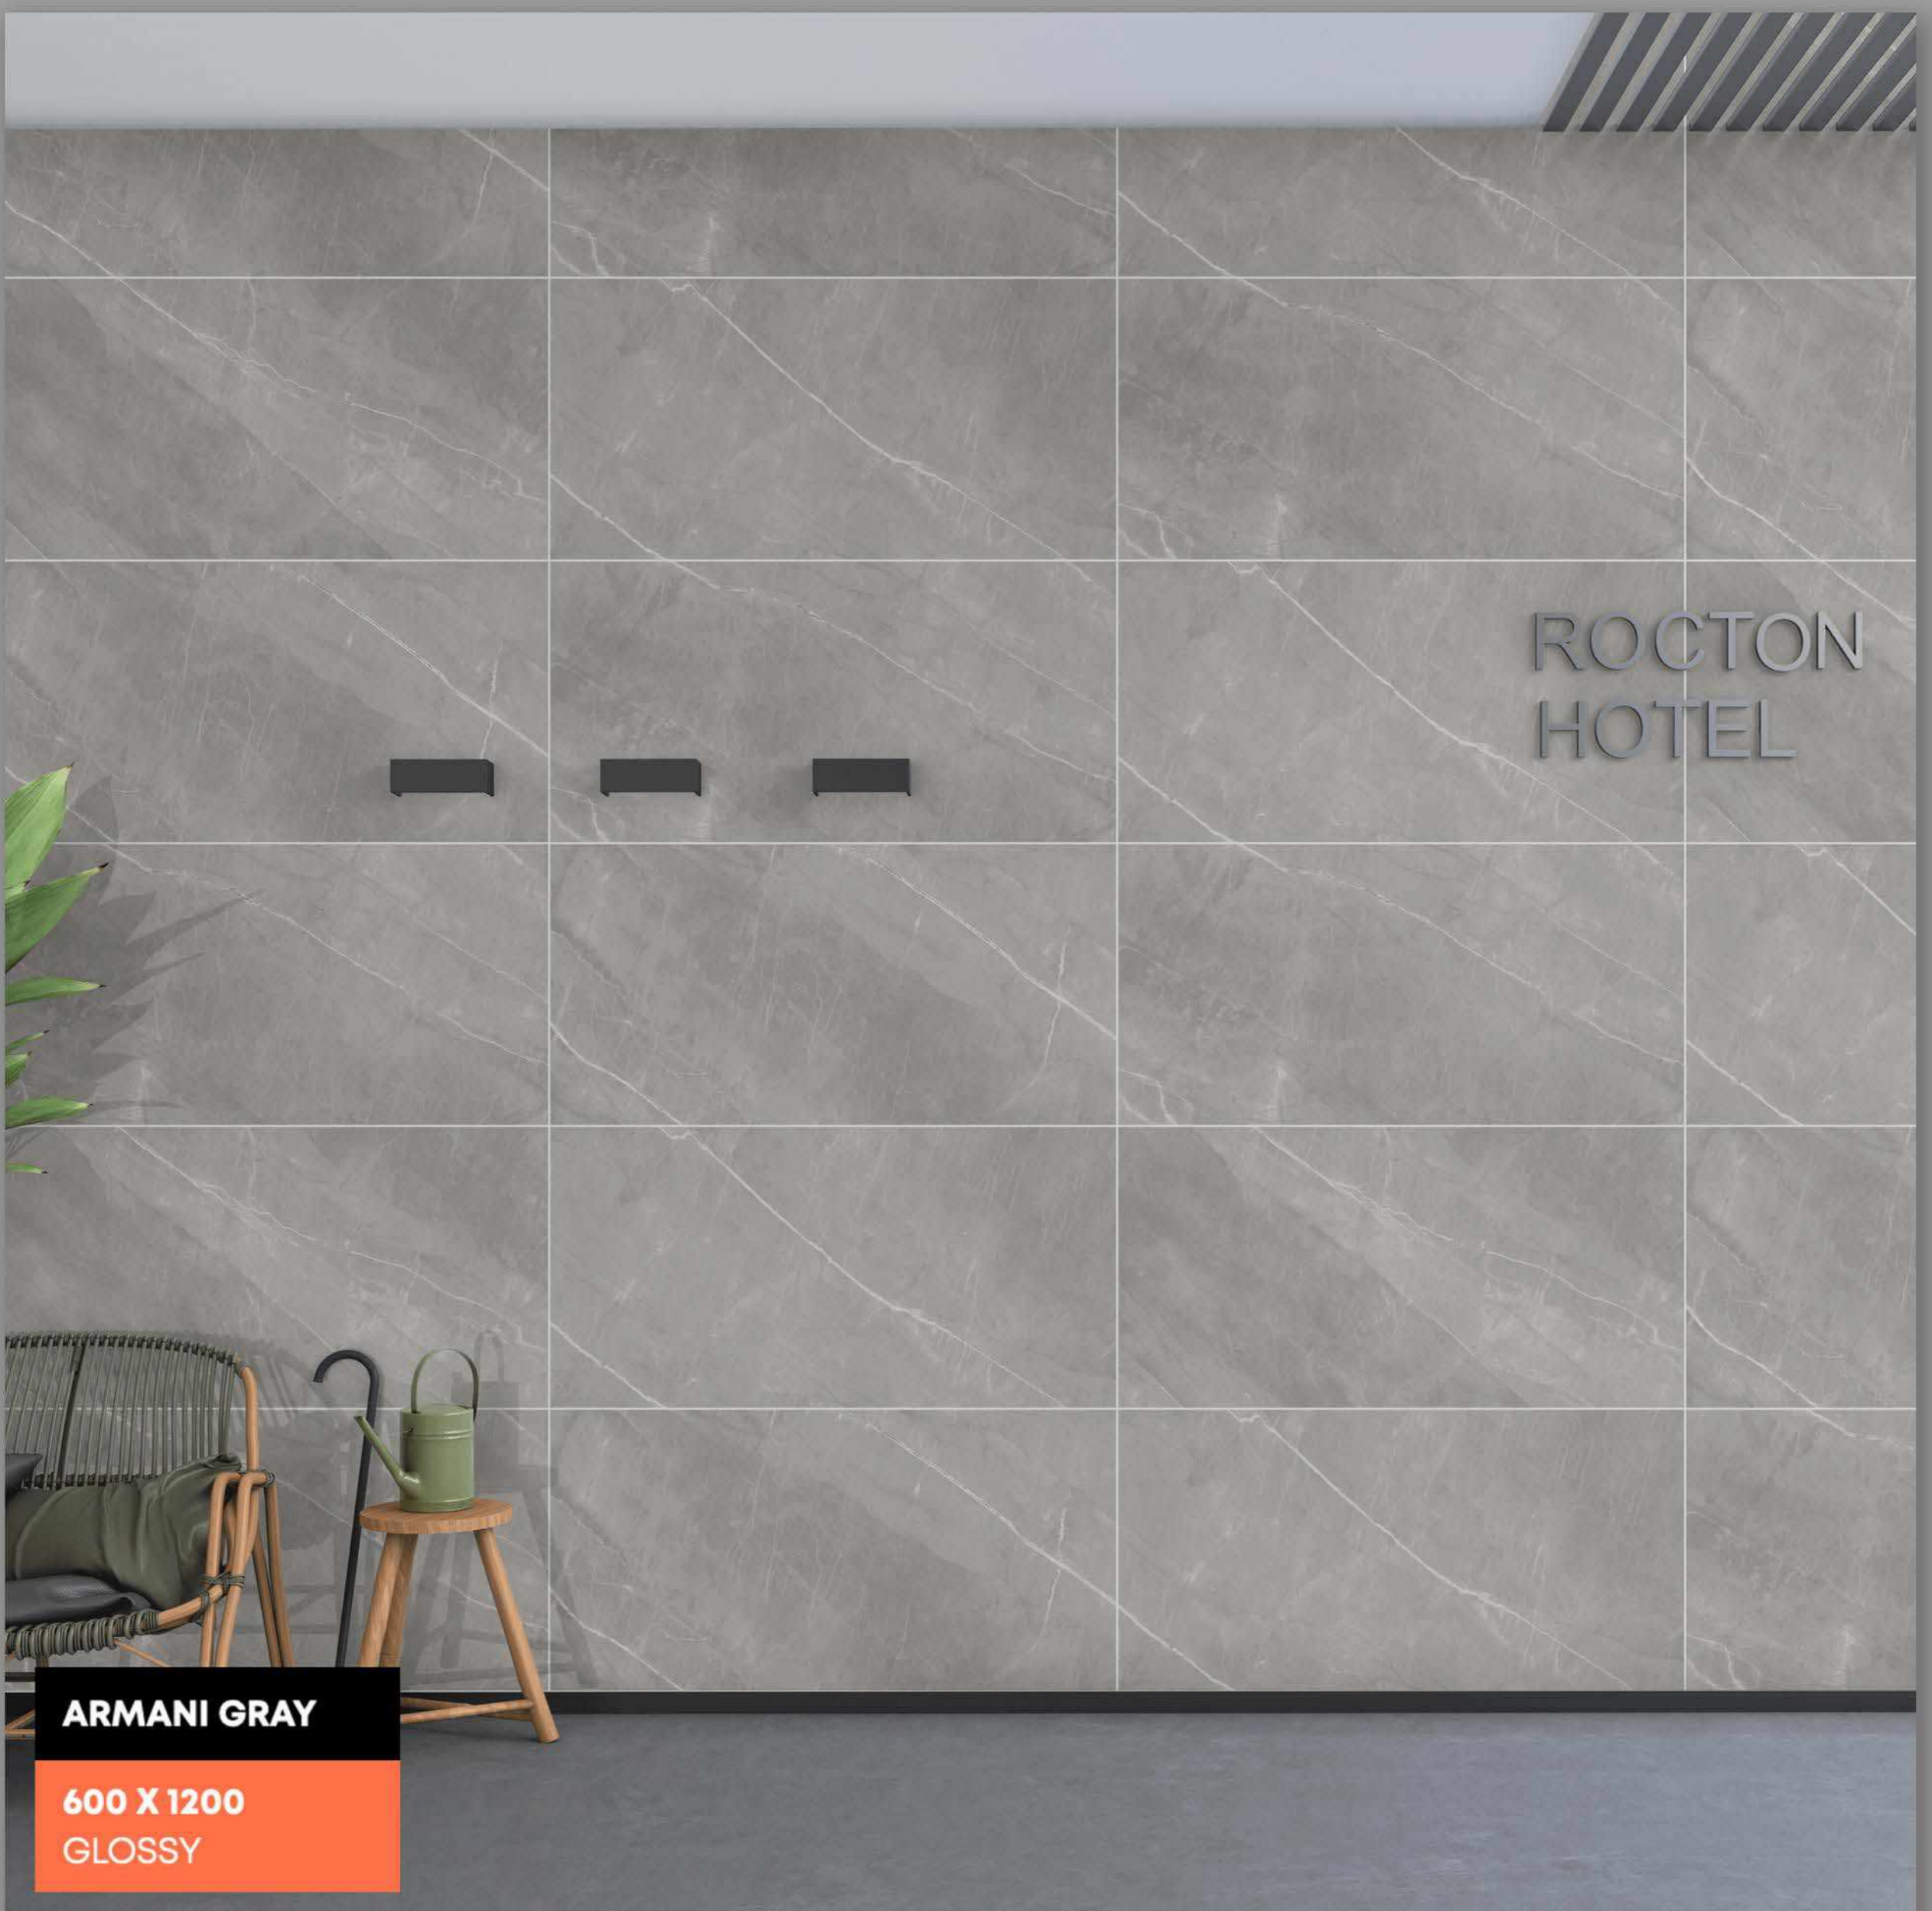

RANDOM - 04

ROCTON
HOTEL

ARMANI GRAY

600 X 1200
GLOSSY

Random Designs

0% Zero Maintenance

Eco-Friendly

Low Water Absorption