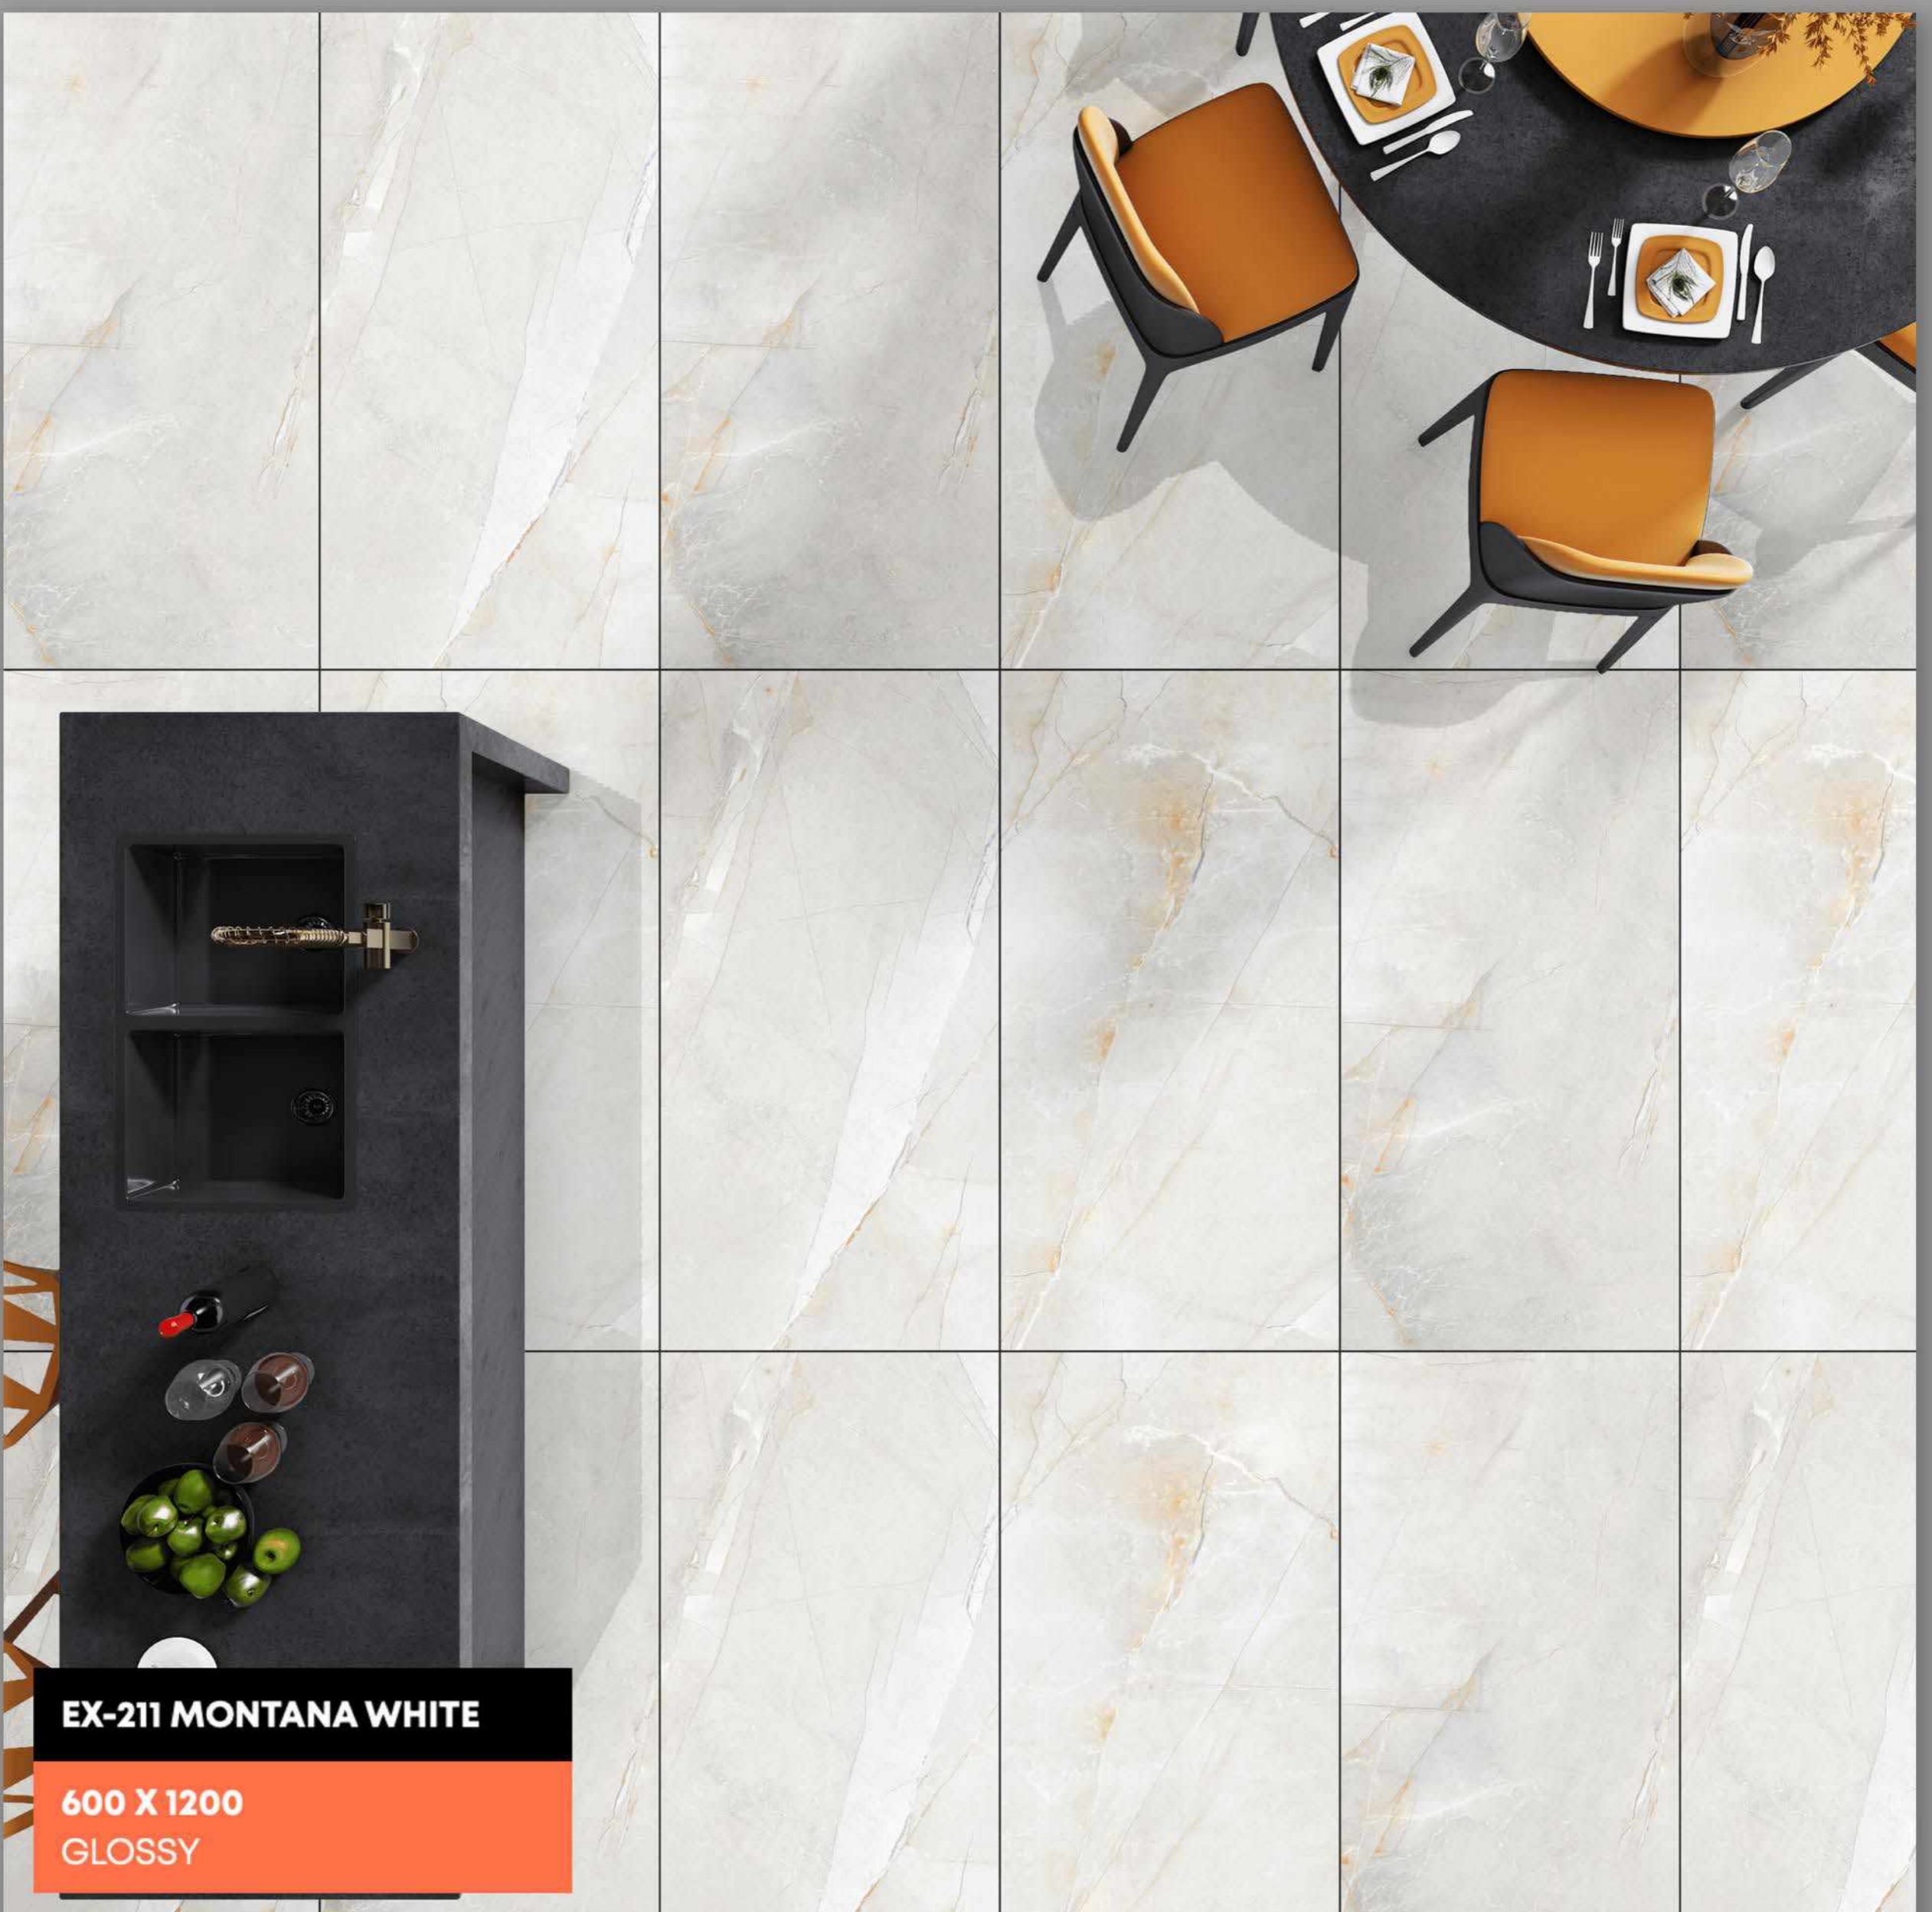

EX-211 MONTANA WHITE

600 X 1200
GLOSSY