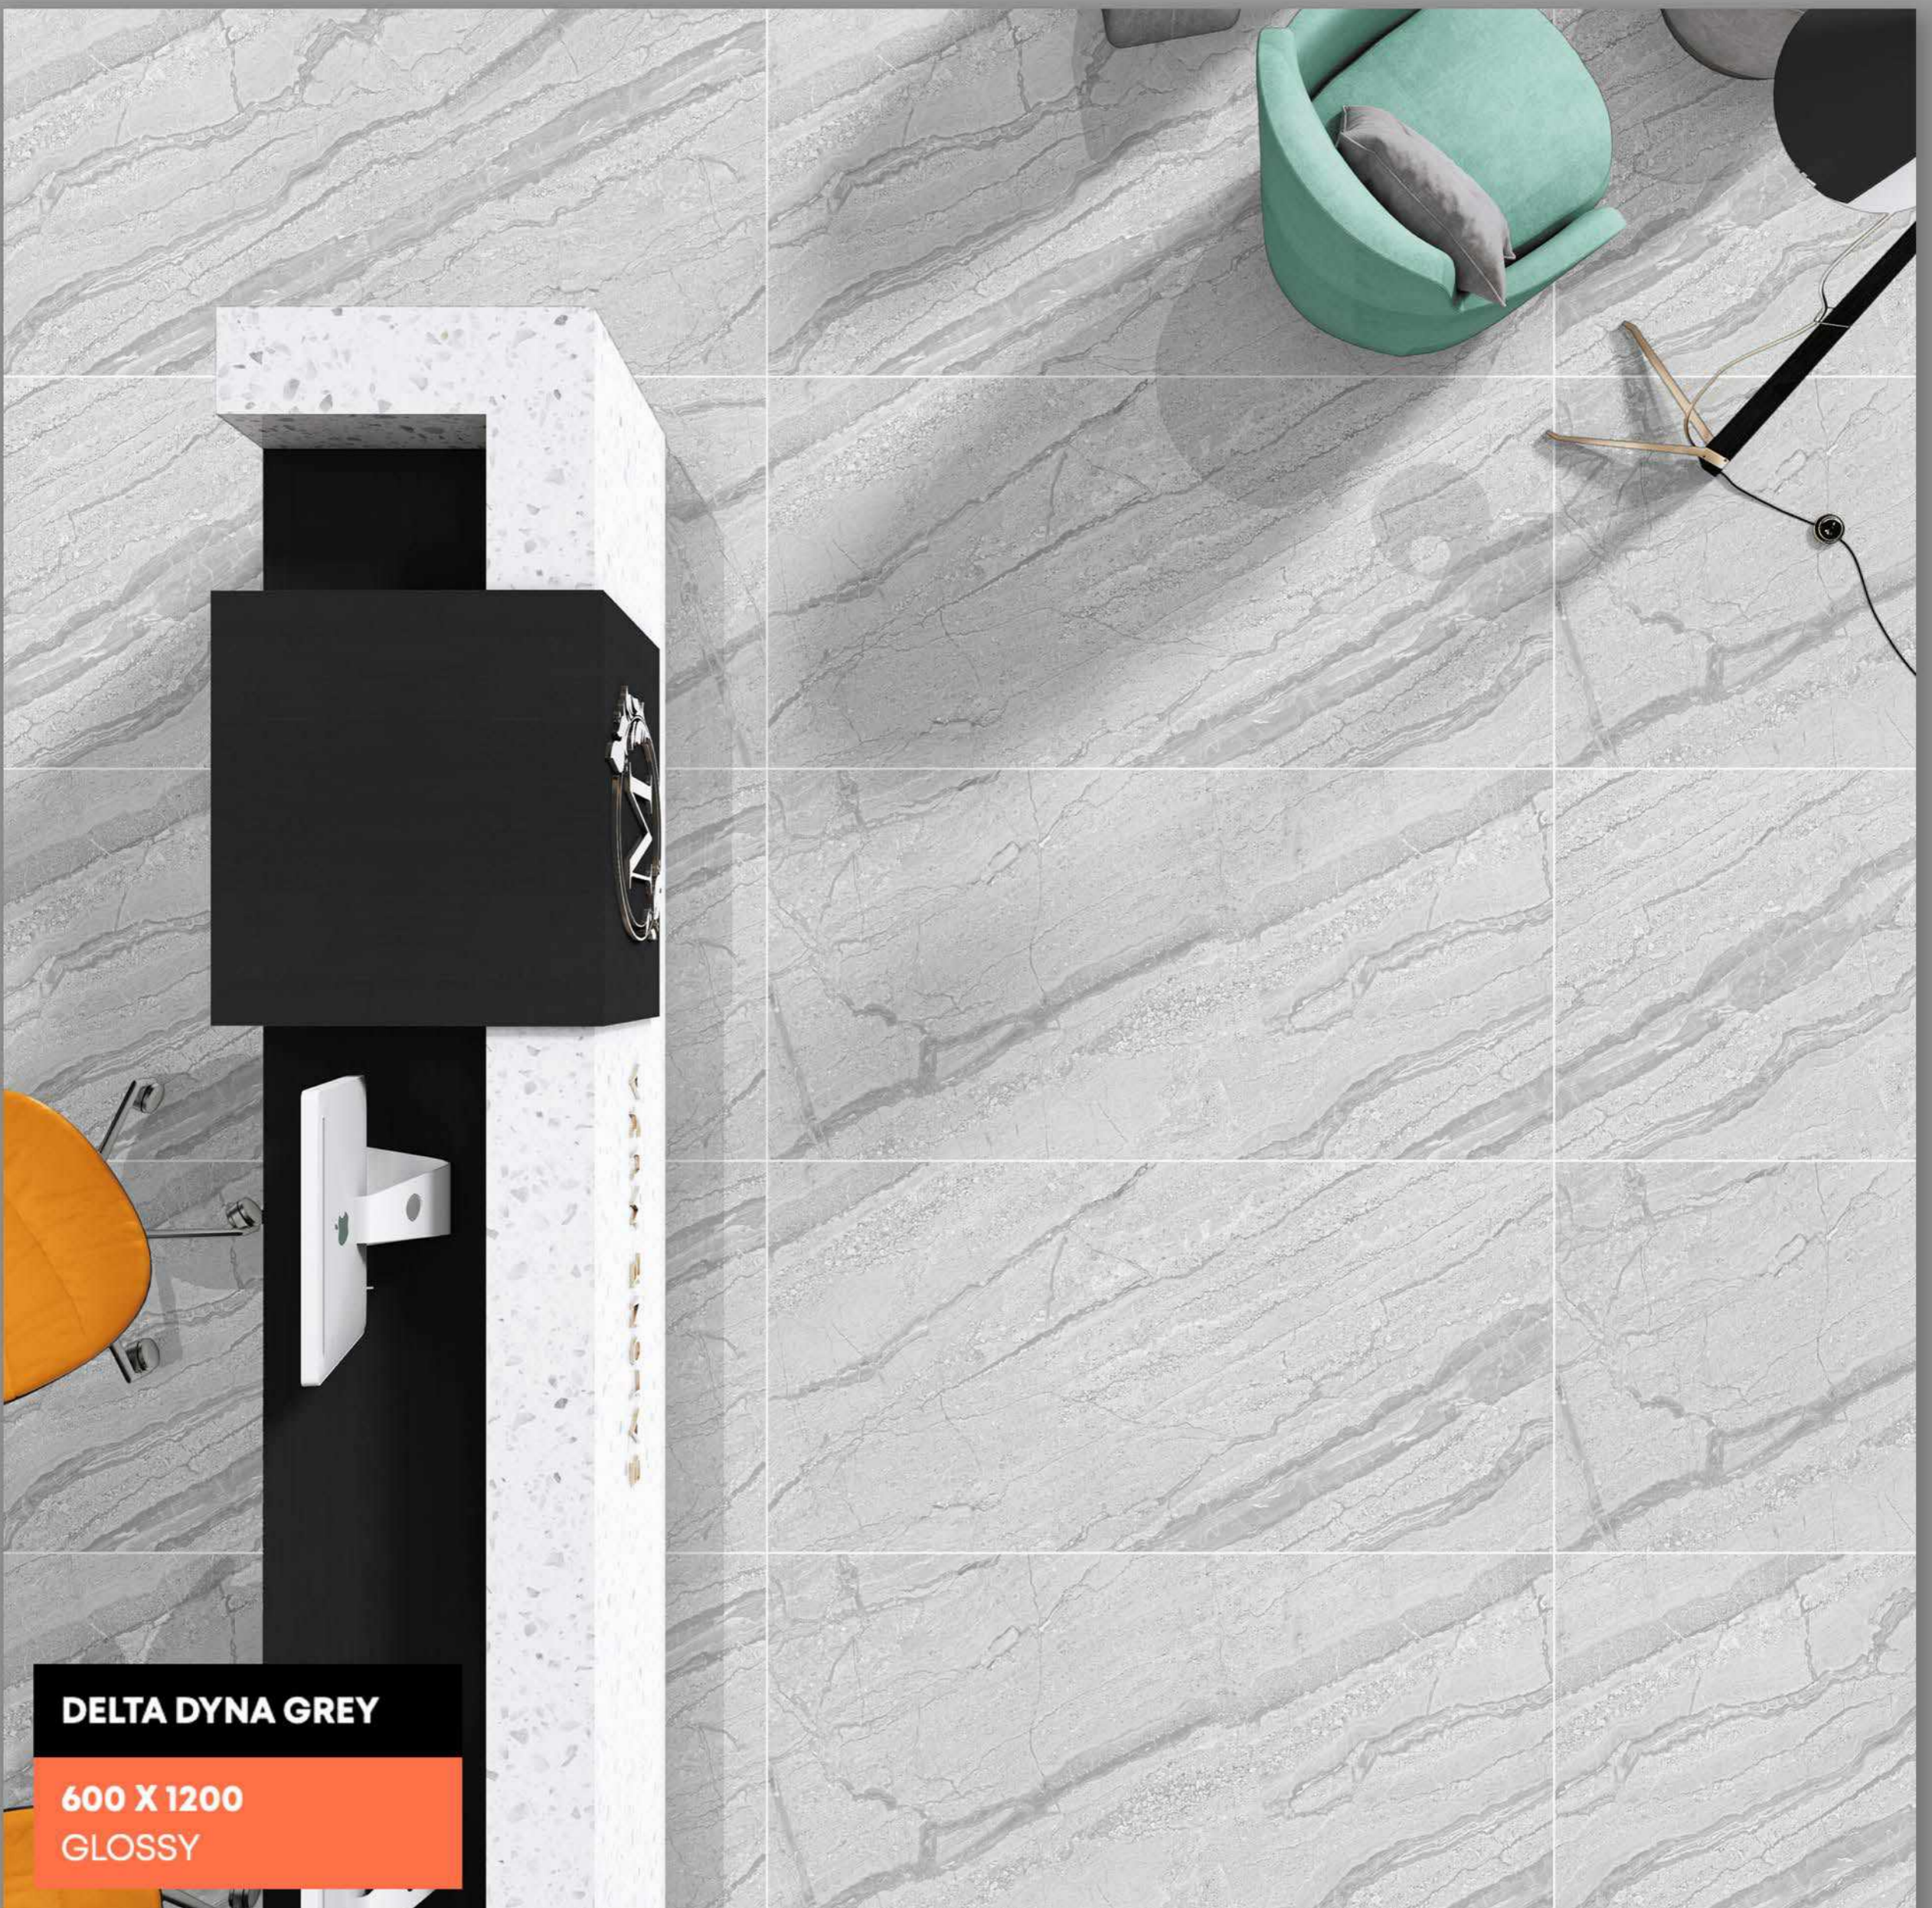

600 X 1200
GLOSSY

Random Designs

0% Zero Maintenance

Eco-Friendly

Low Water Absorption

DELTA DYNA GREY

FINISH | GLOSSY

RANDOM - 04