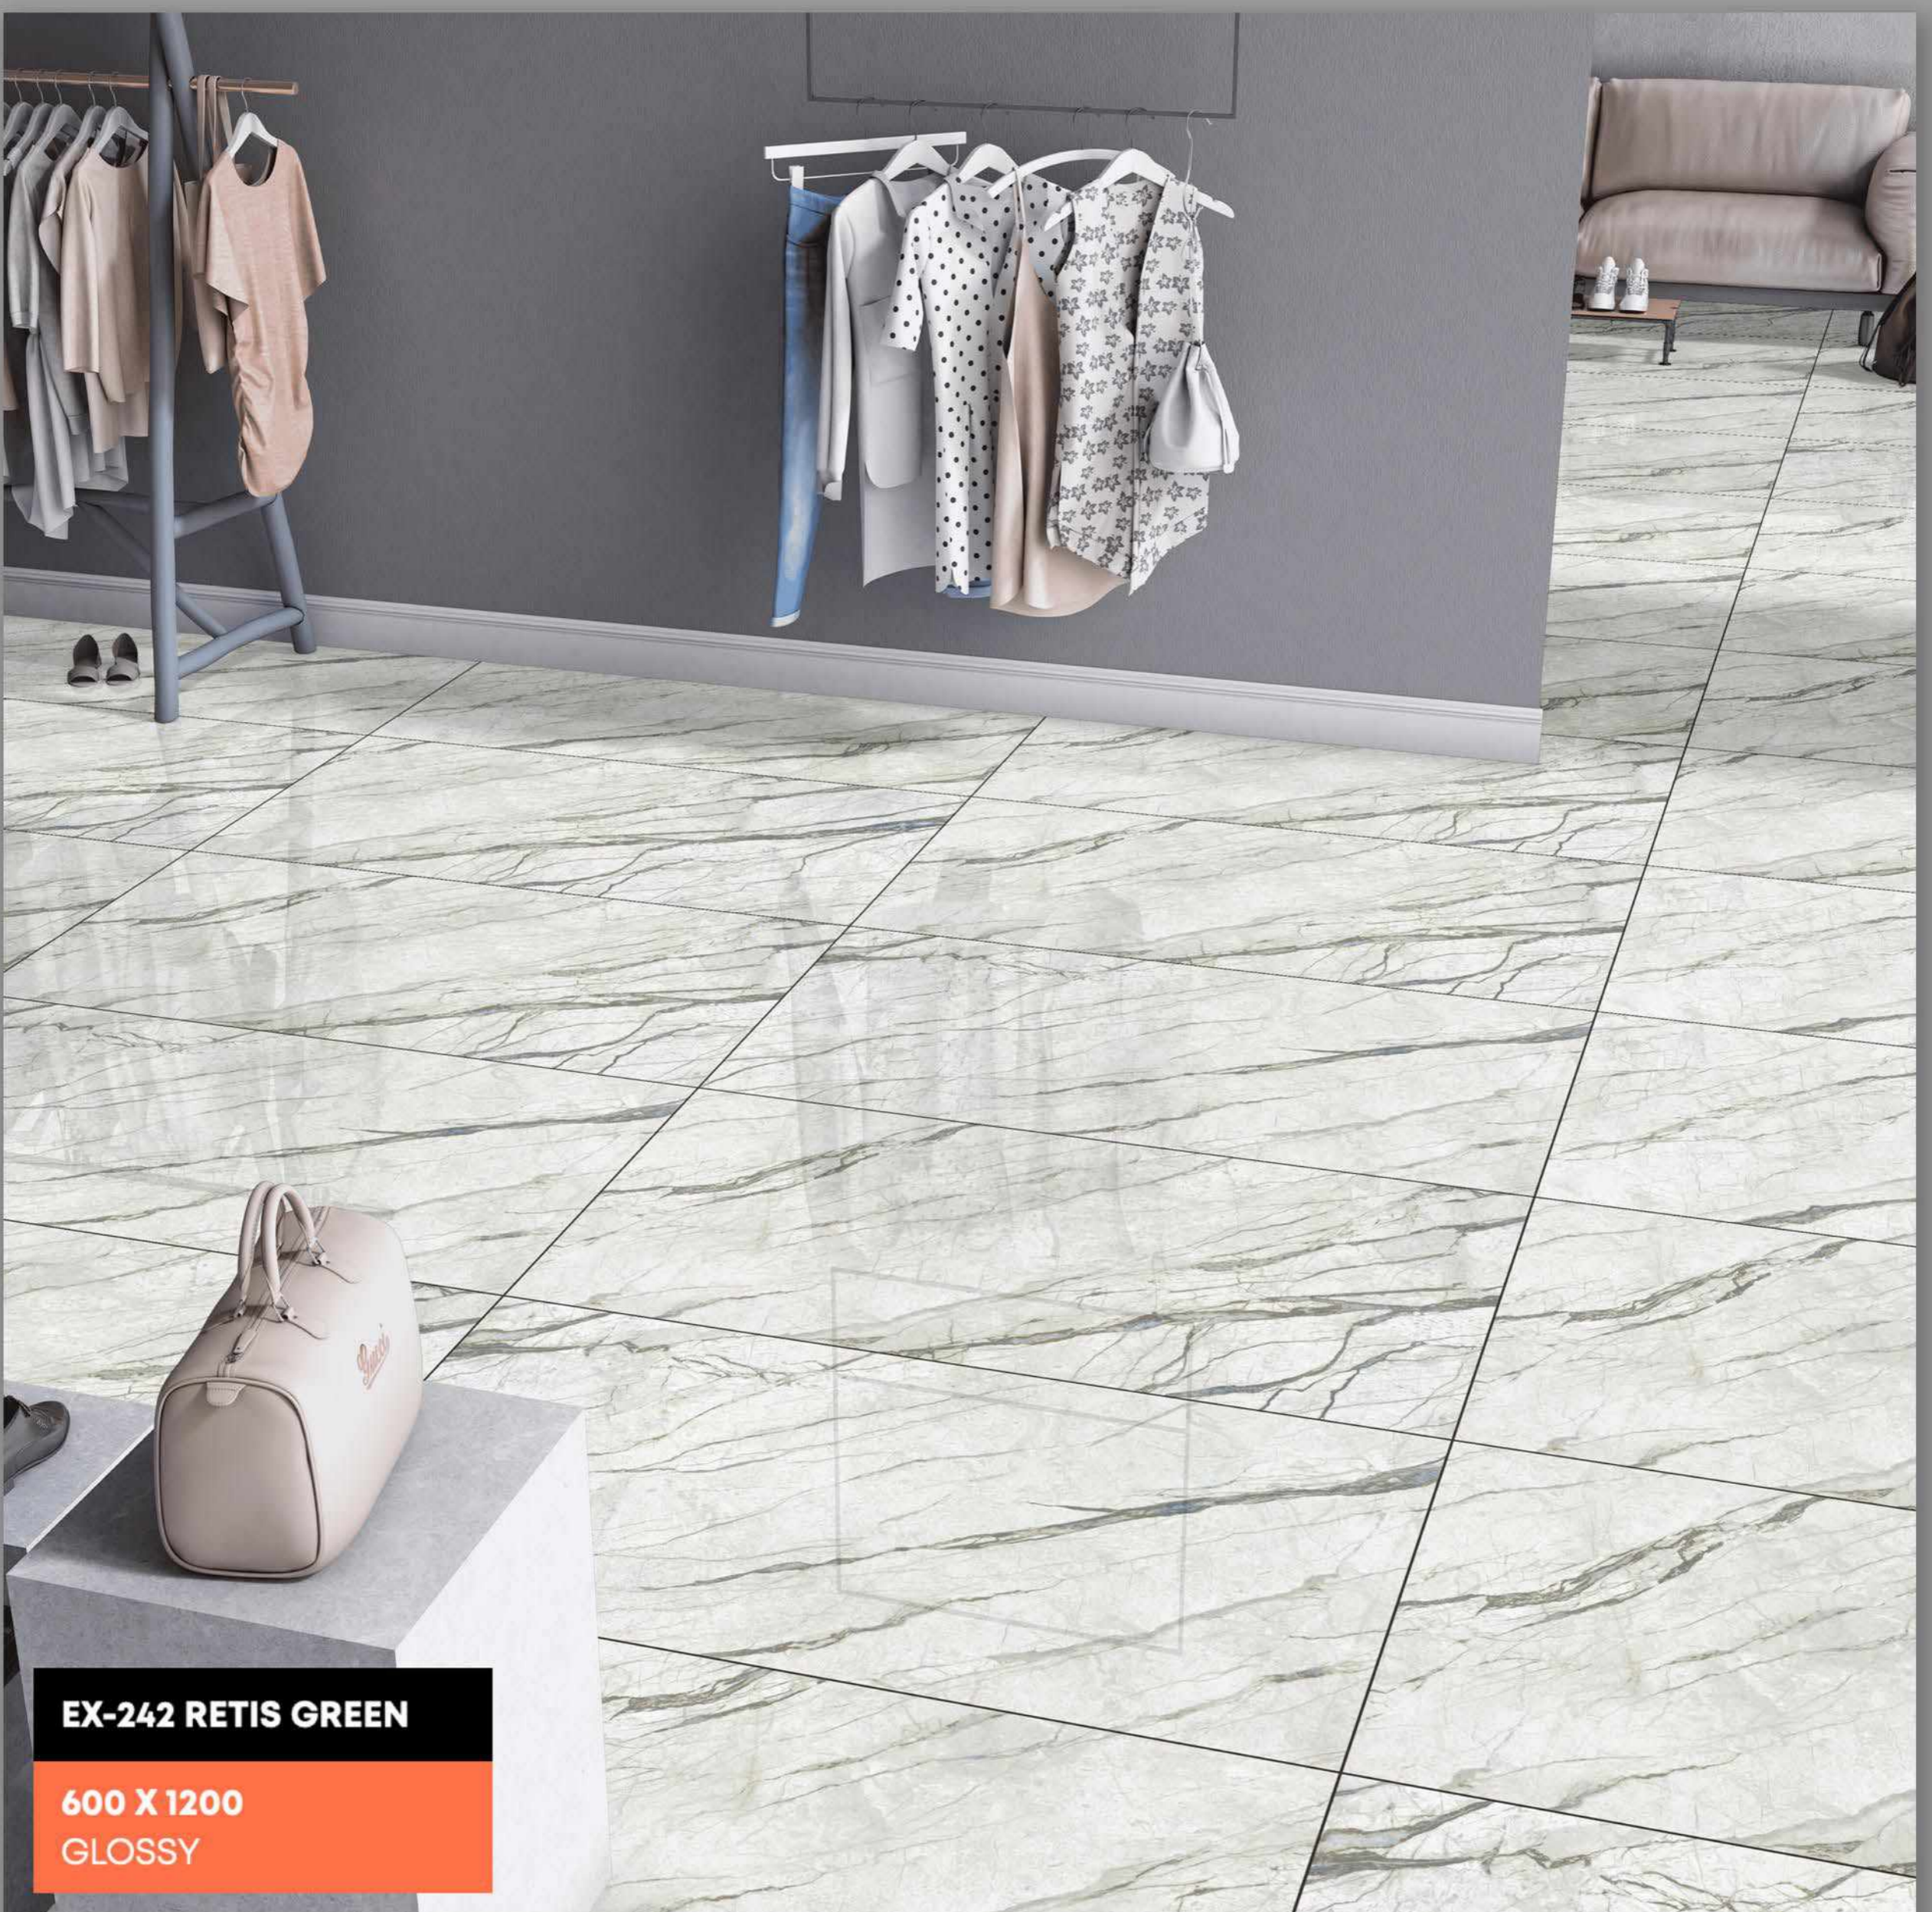

EX-242 RETIS GREEN

600 X 1200
GLOSSY