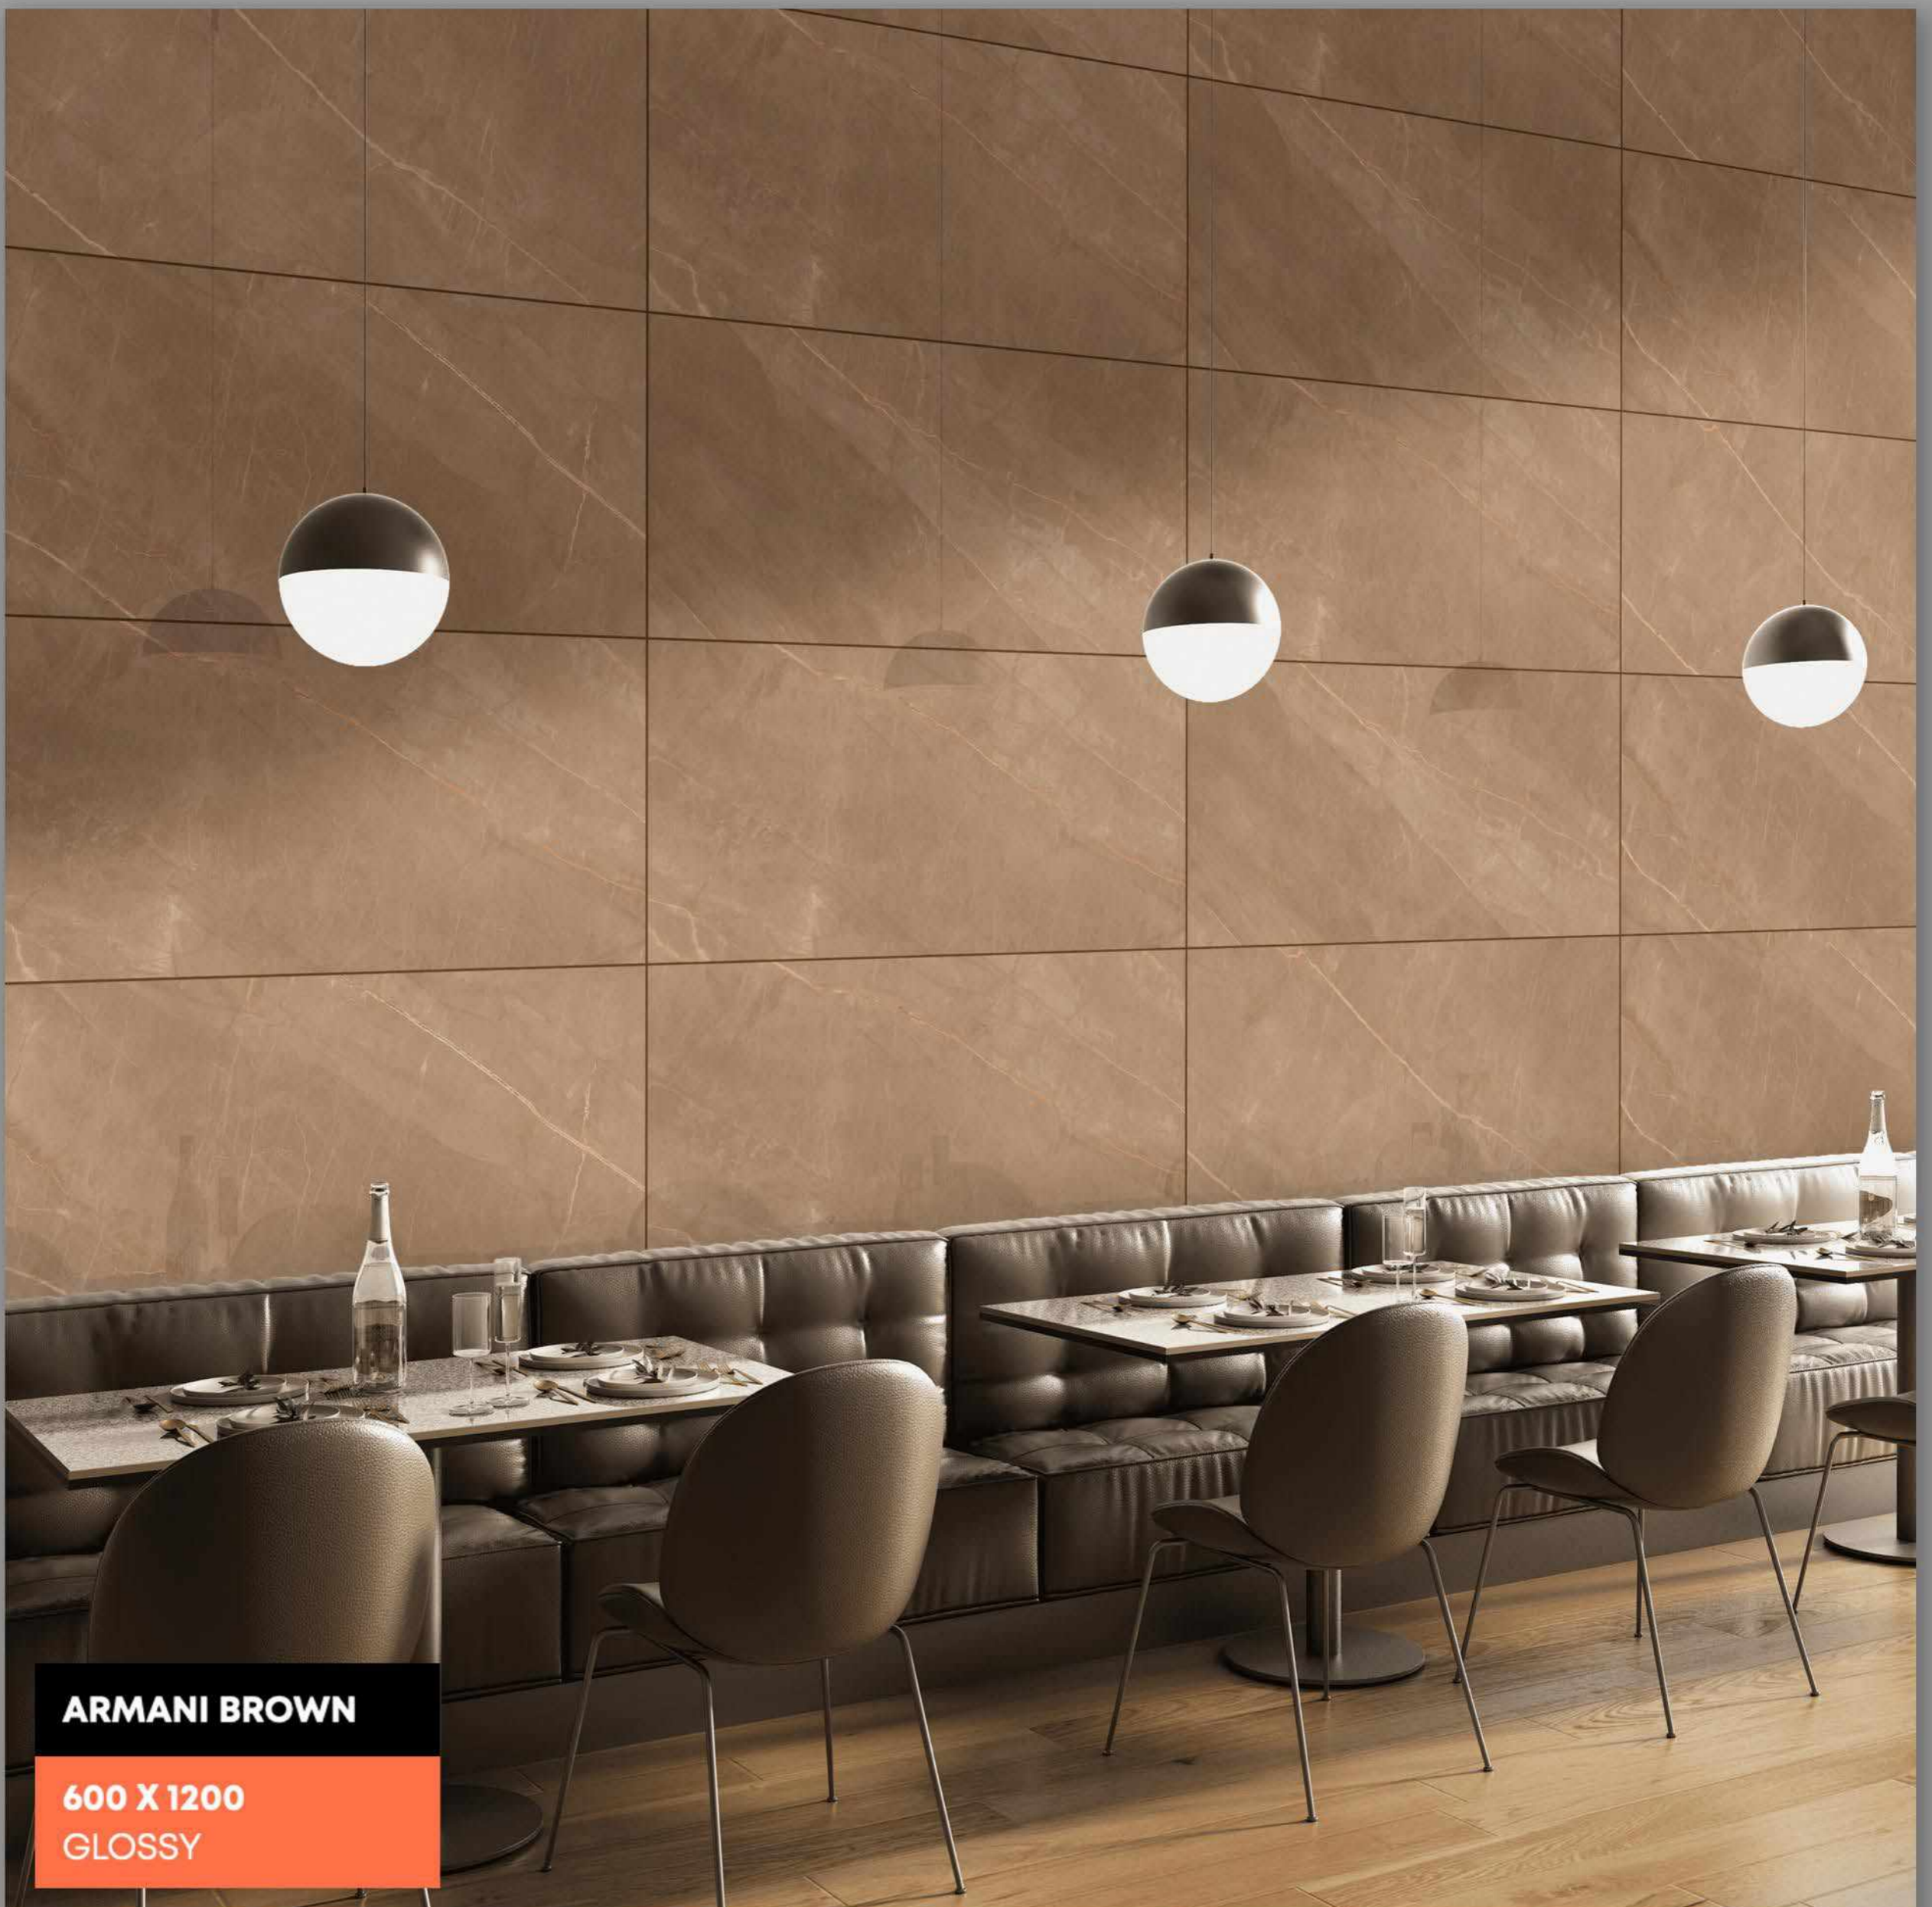

ARMANI BROWN

600 X 1200
GLOSSY