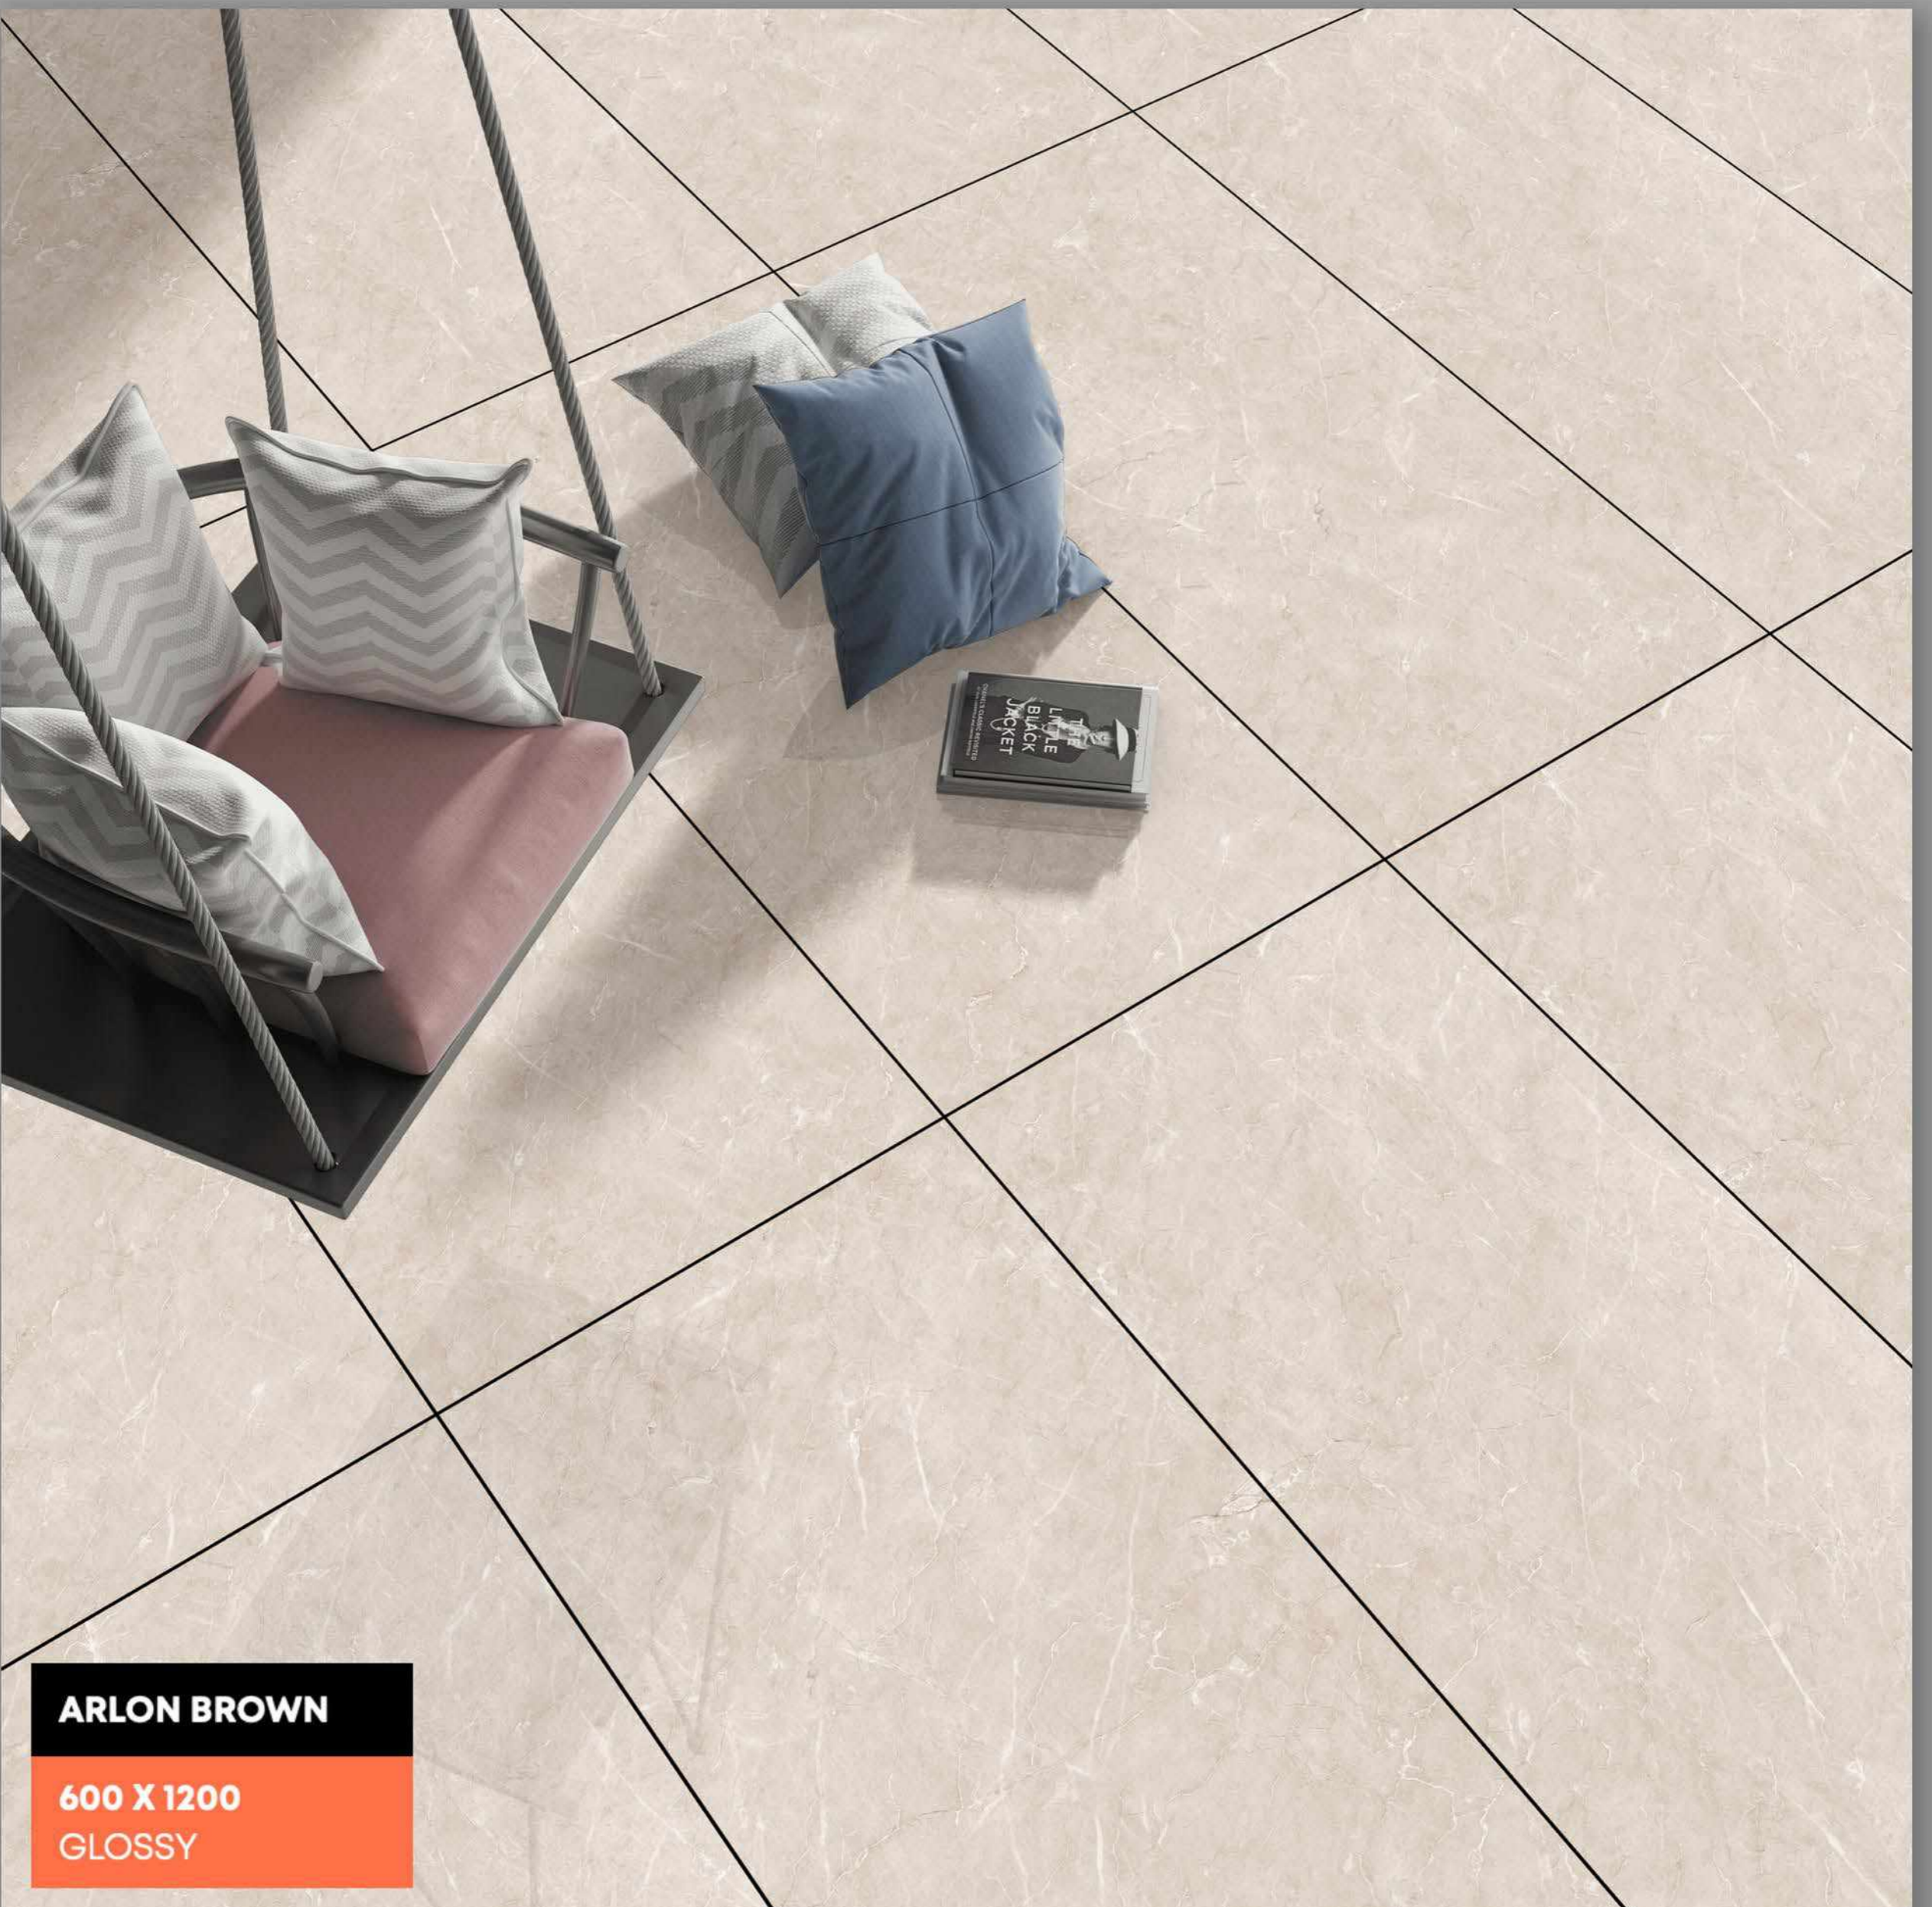

600 X 1200
GLOSSY

Random Designs

0% Zero Maintenance

Eco-Friendly

Low Water Absorption

ARLON BROWN

FINISH | GLOSSY

RANDOM - 03