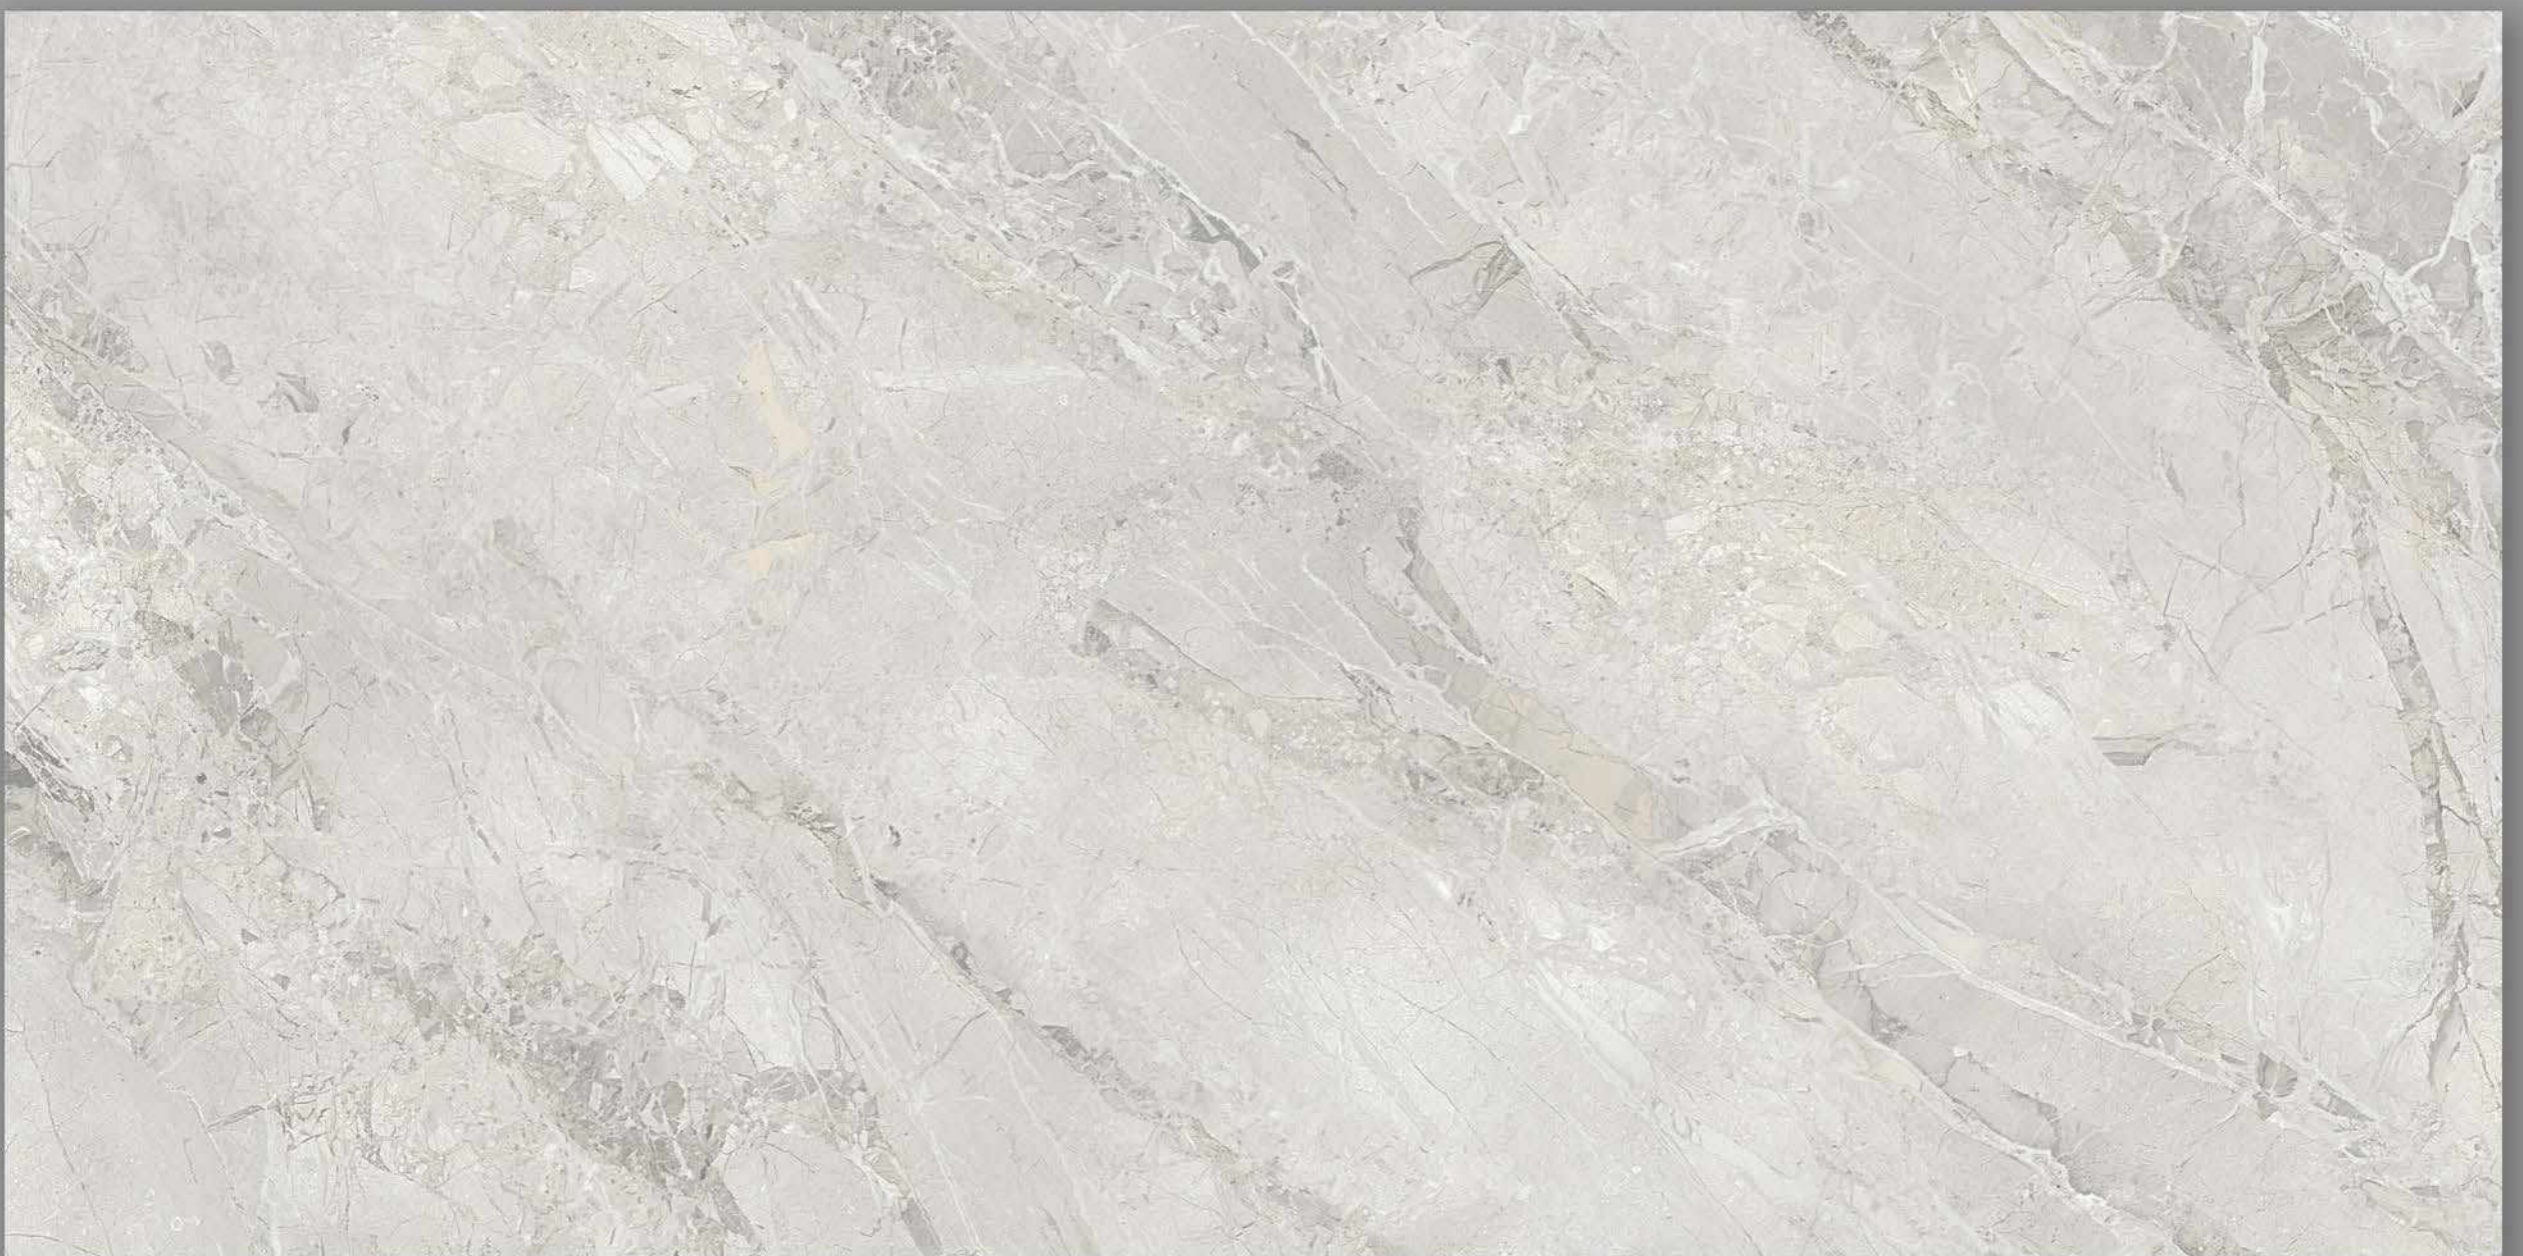

Random Designs

0% Zero Maintenance

Eco-Friendly

Low Water Absorption

GARNET ASH

FINISH | GLOSSY

RANDOM - 05