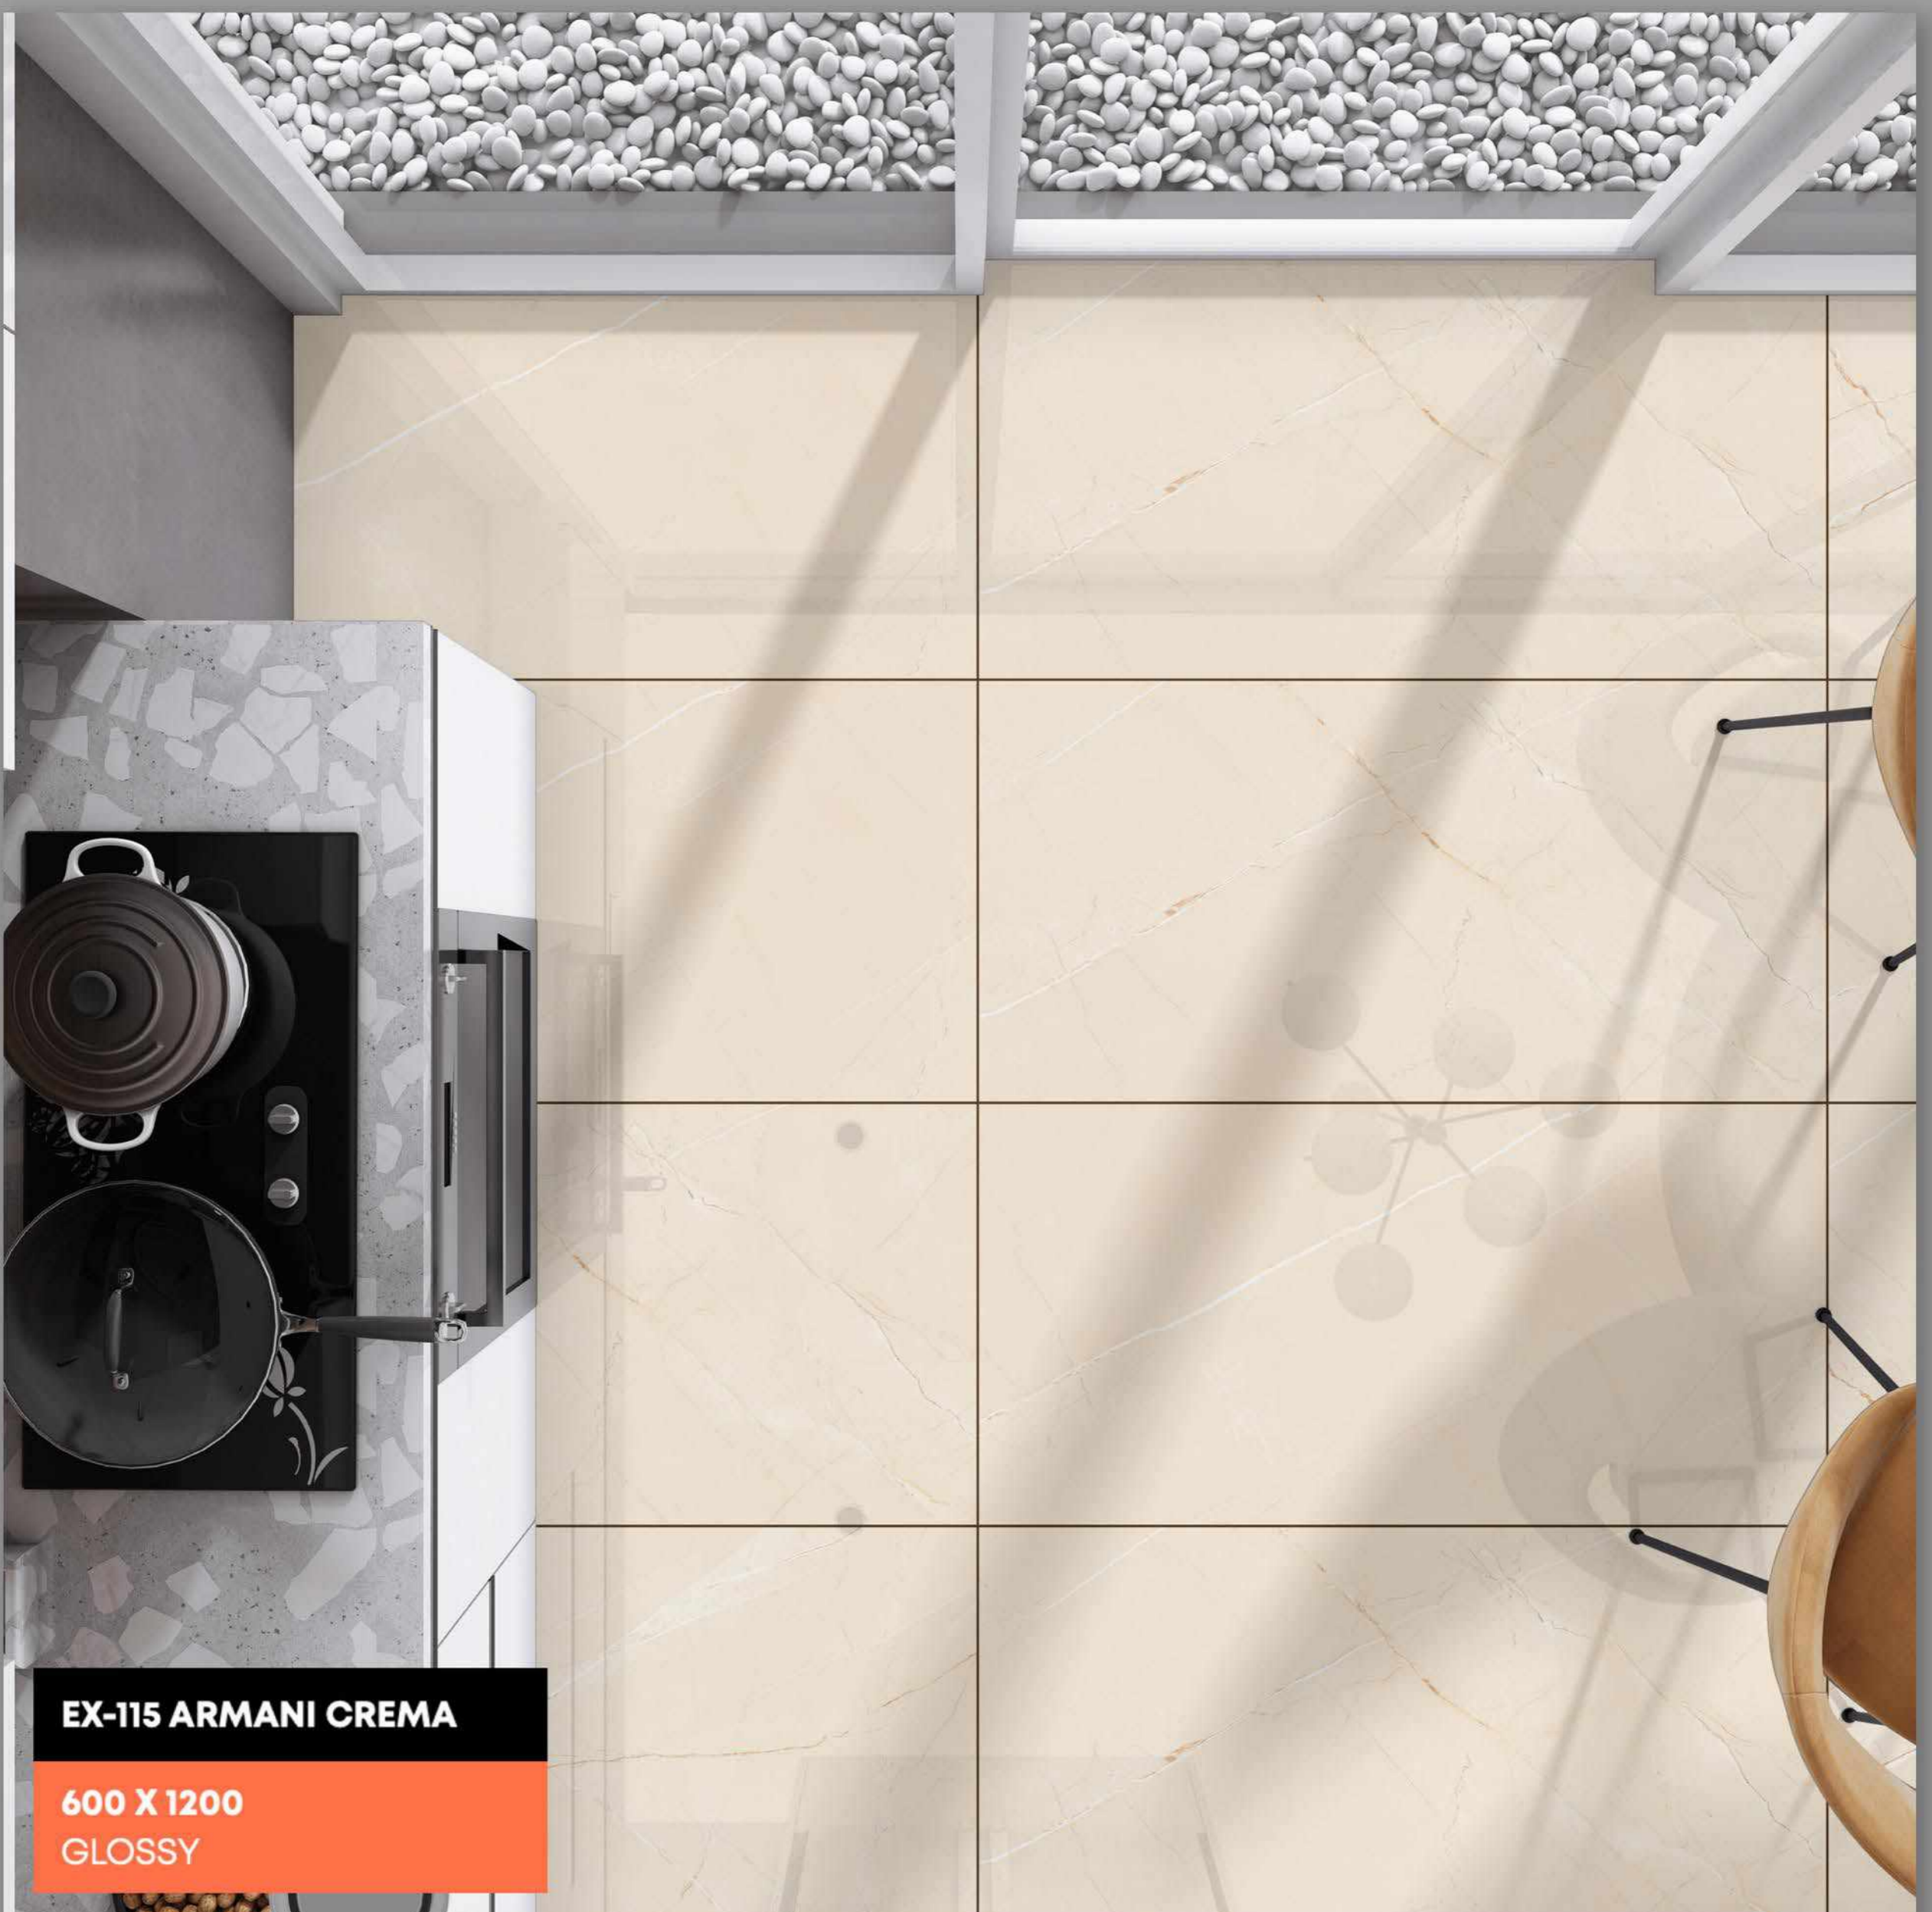

Eco-Friendly

Low Water Absorption

EX-115 ARMANI CREMA

FINISH | GLOSSY

RANDOM - 04

EX-115 ARMANI CREMA

600 X 1200
GLOSSY

Random Designs