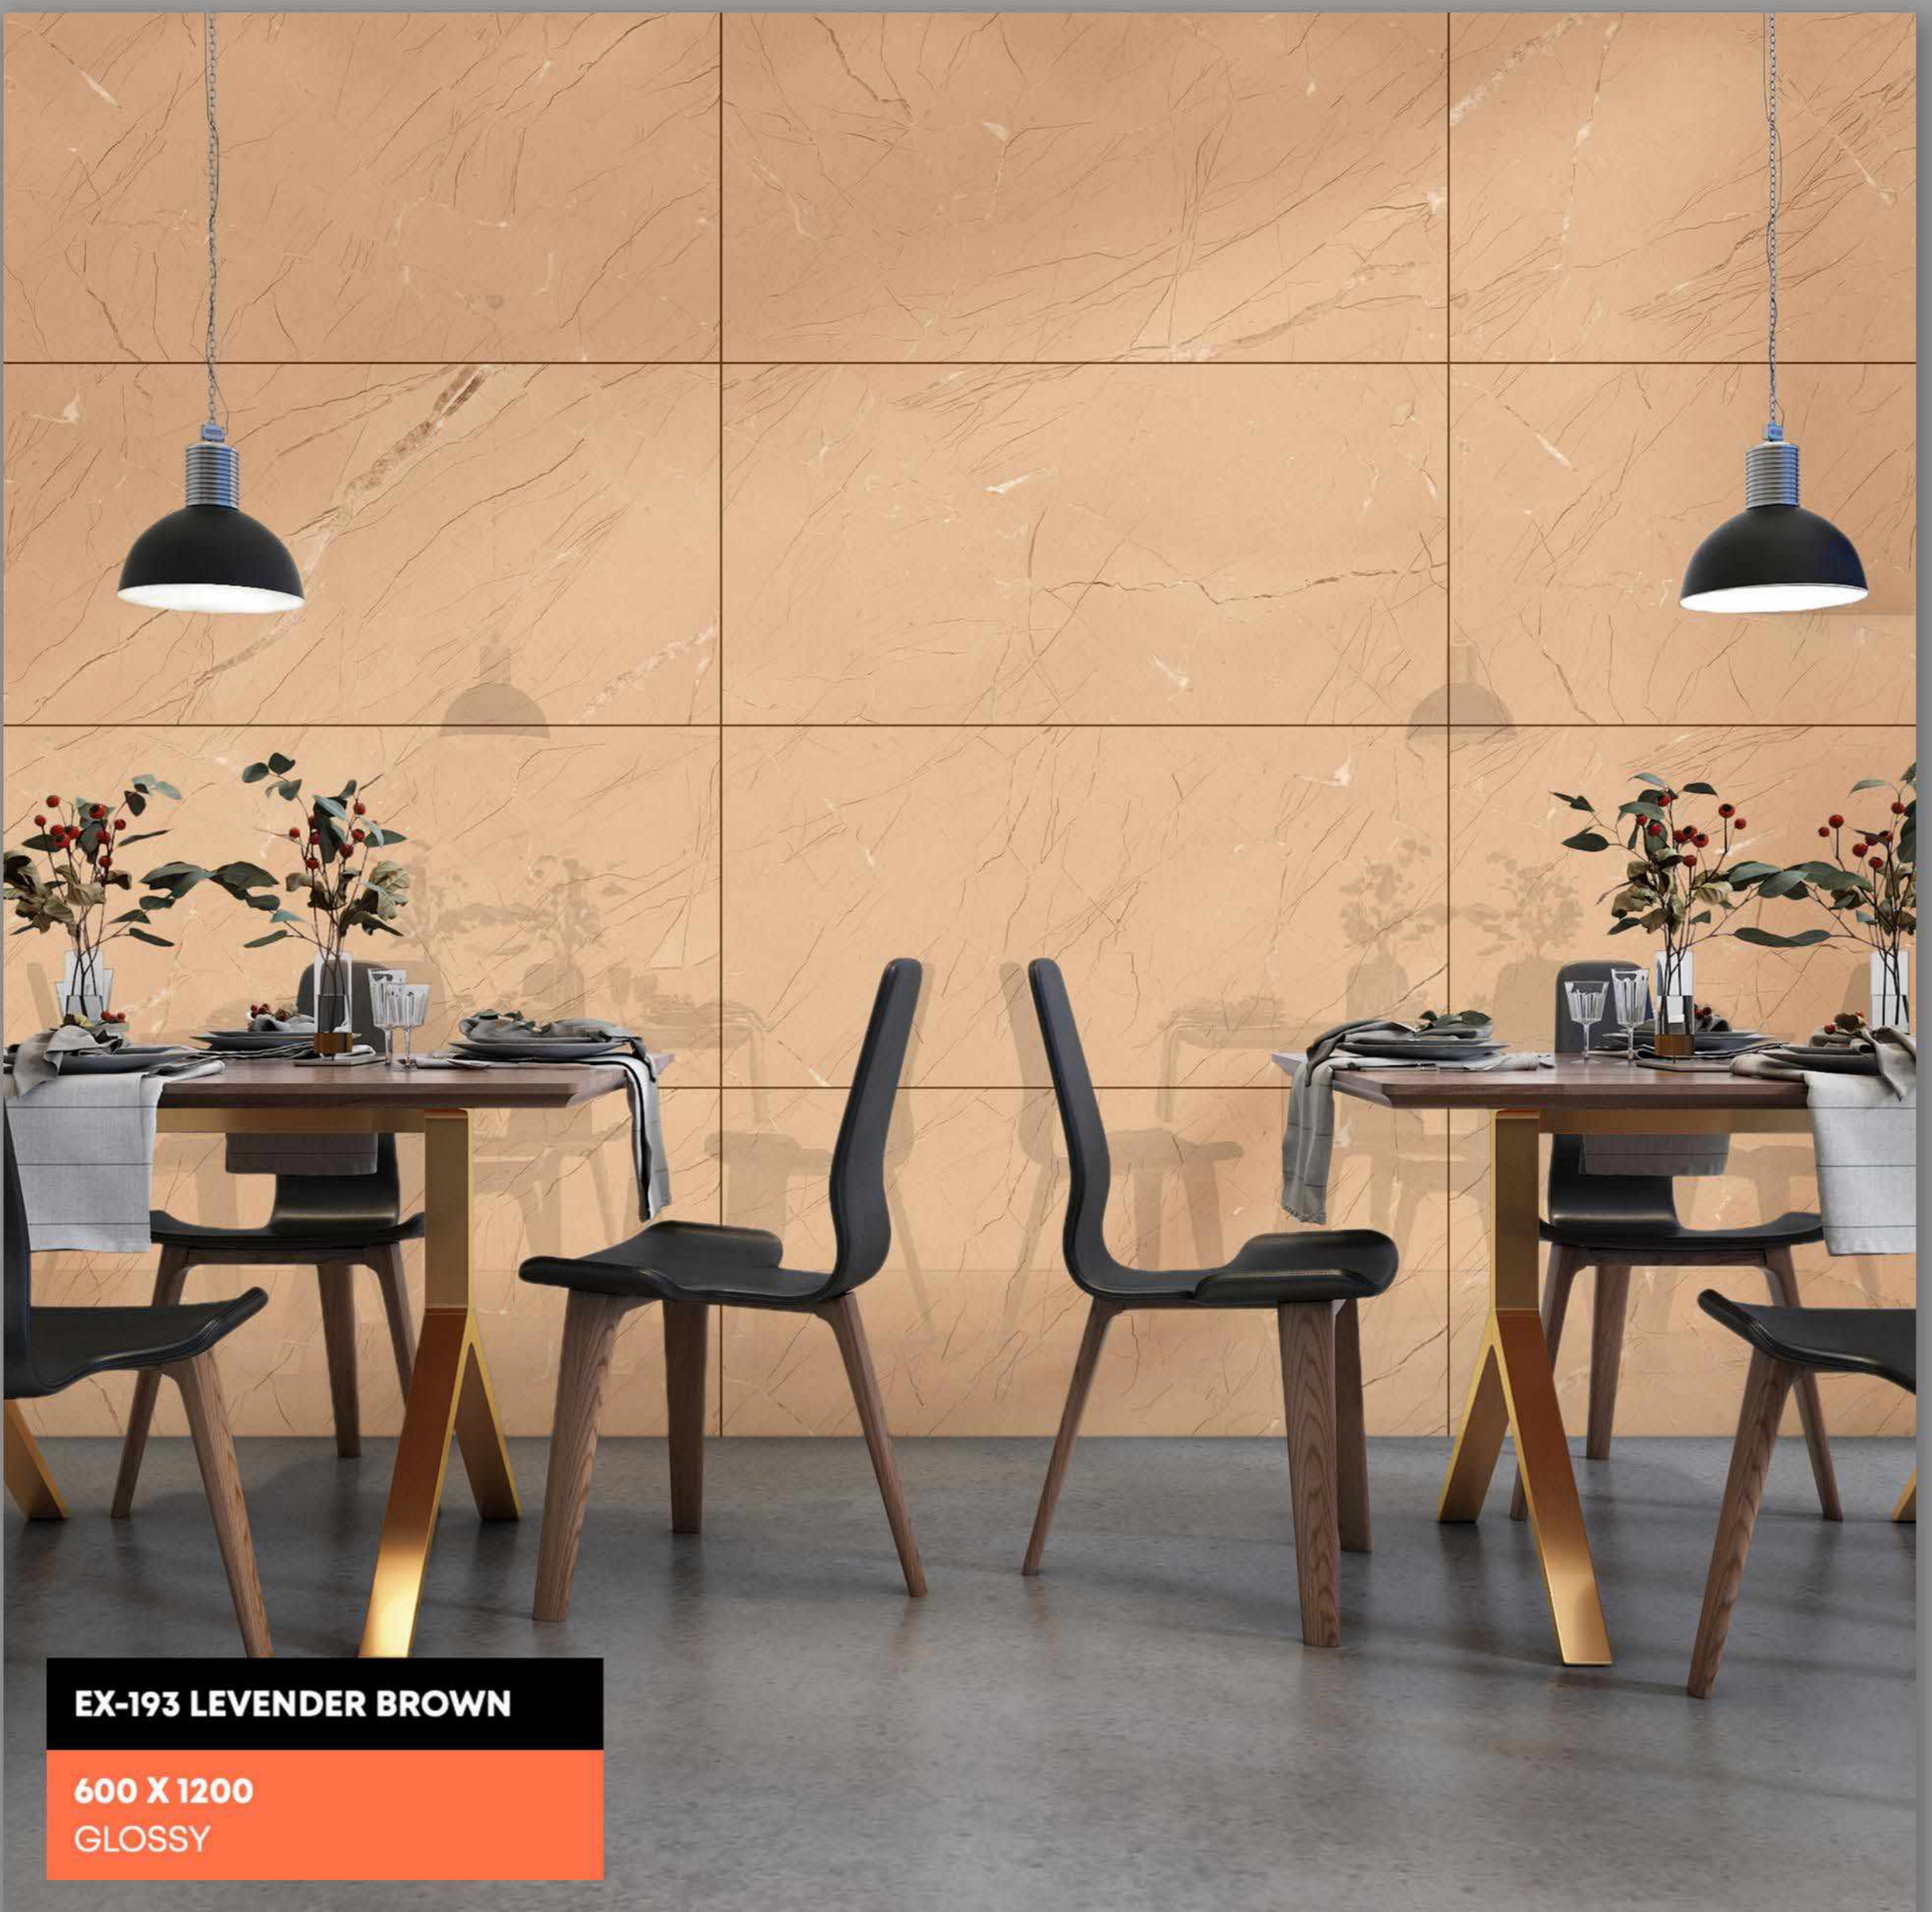

EX-193 LEVENDER BROWN

600 X 1200
GLOSSY