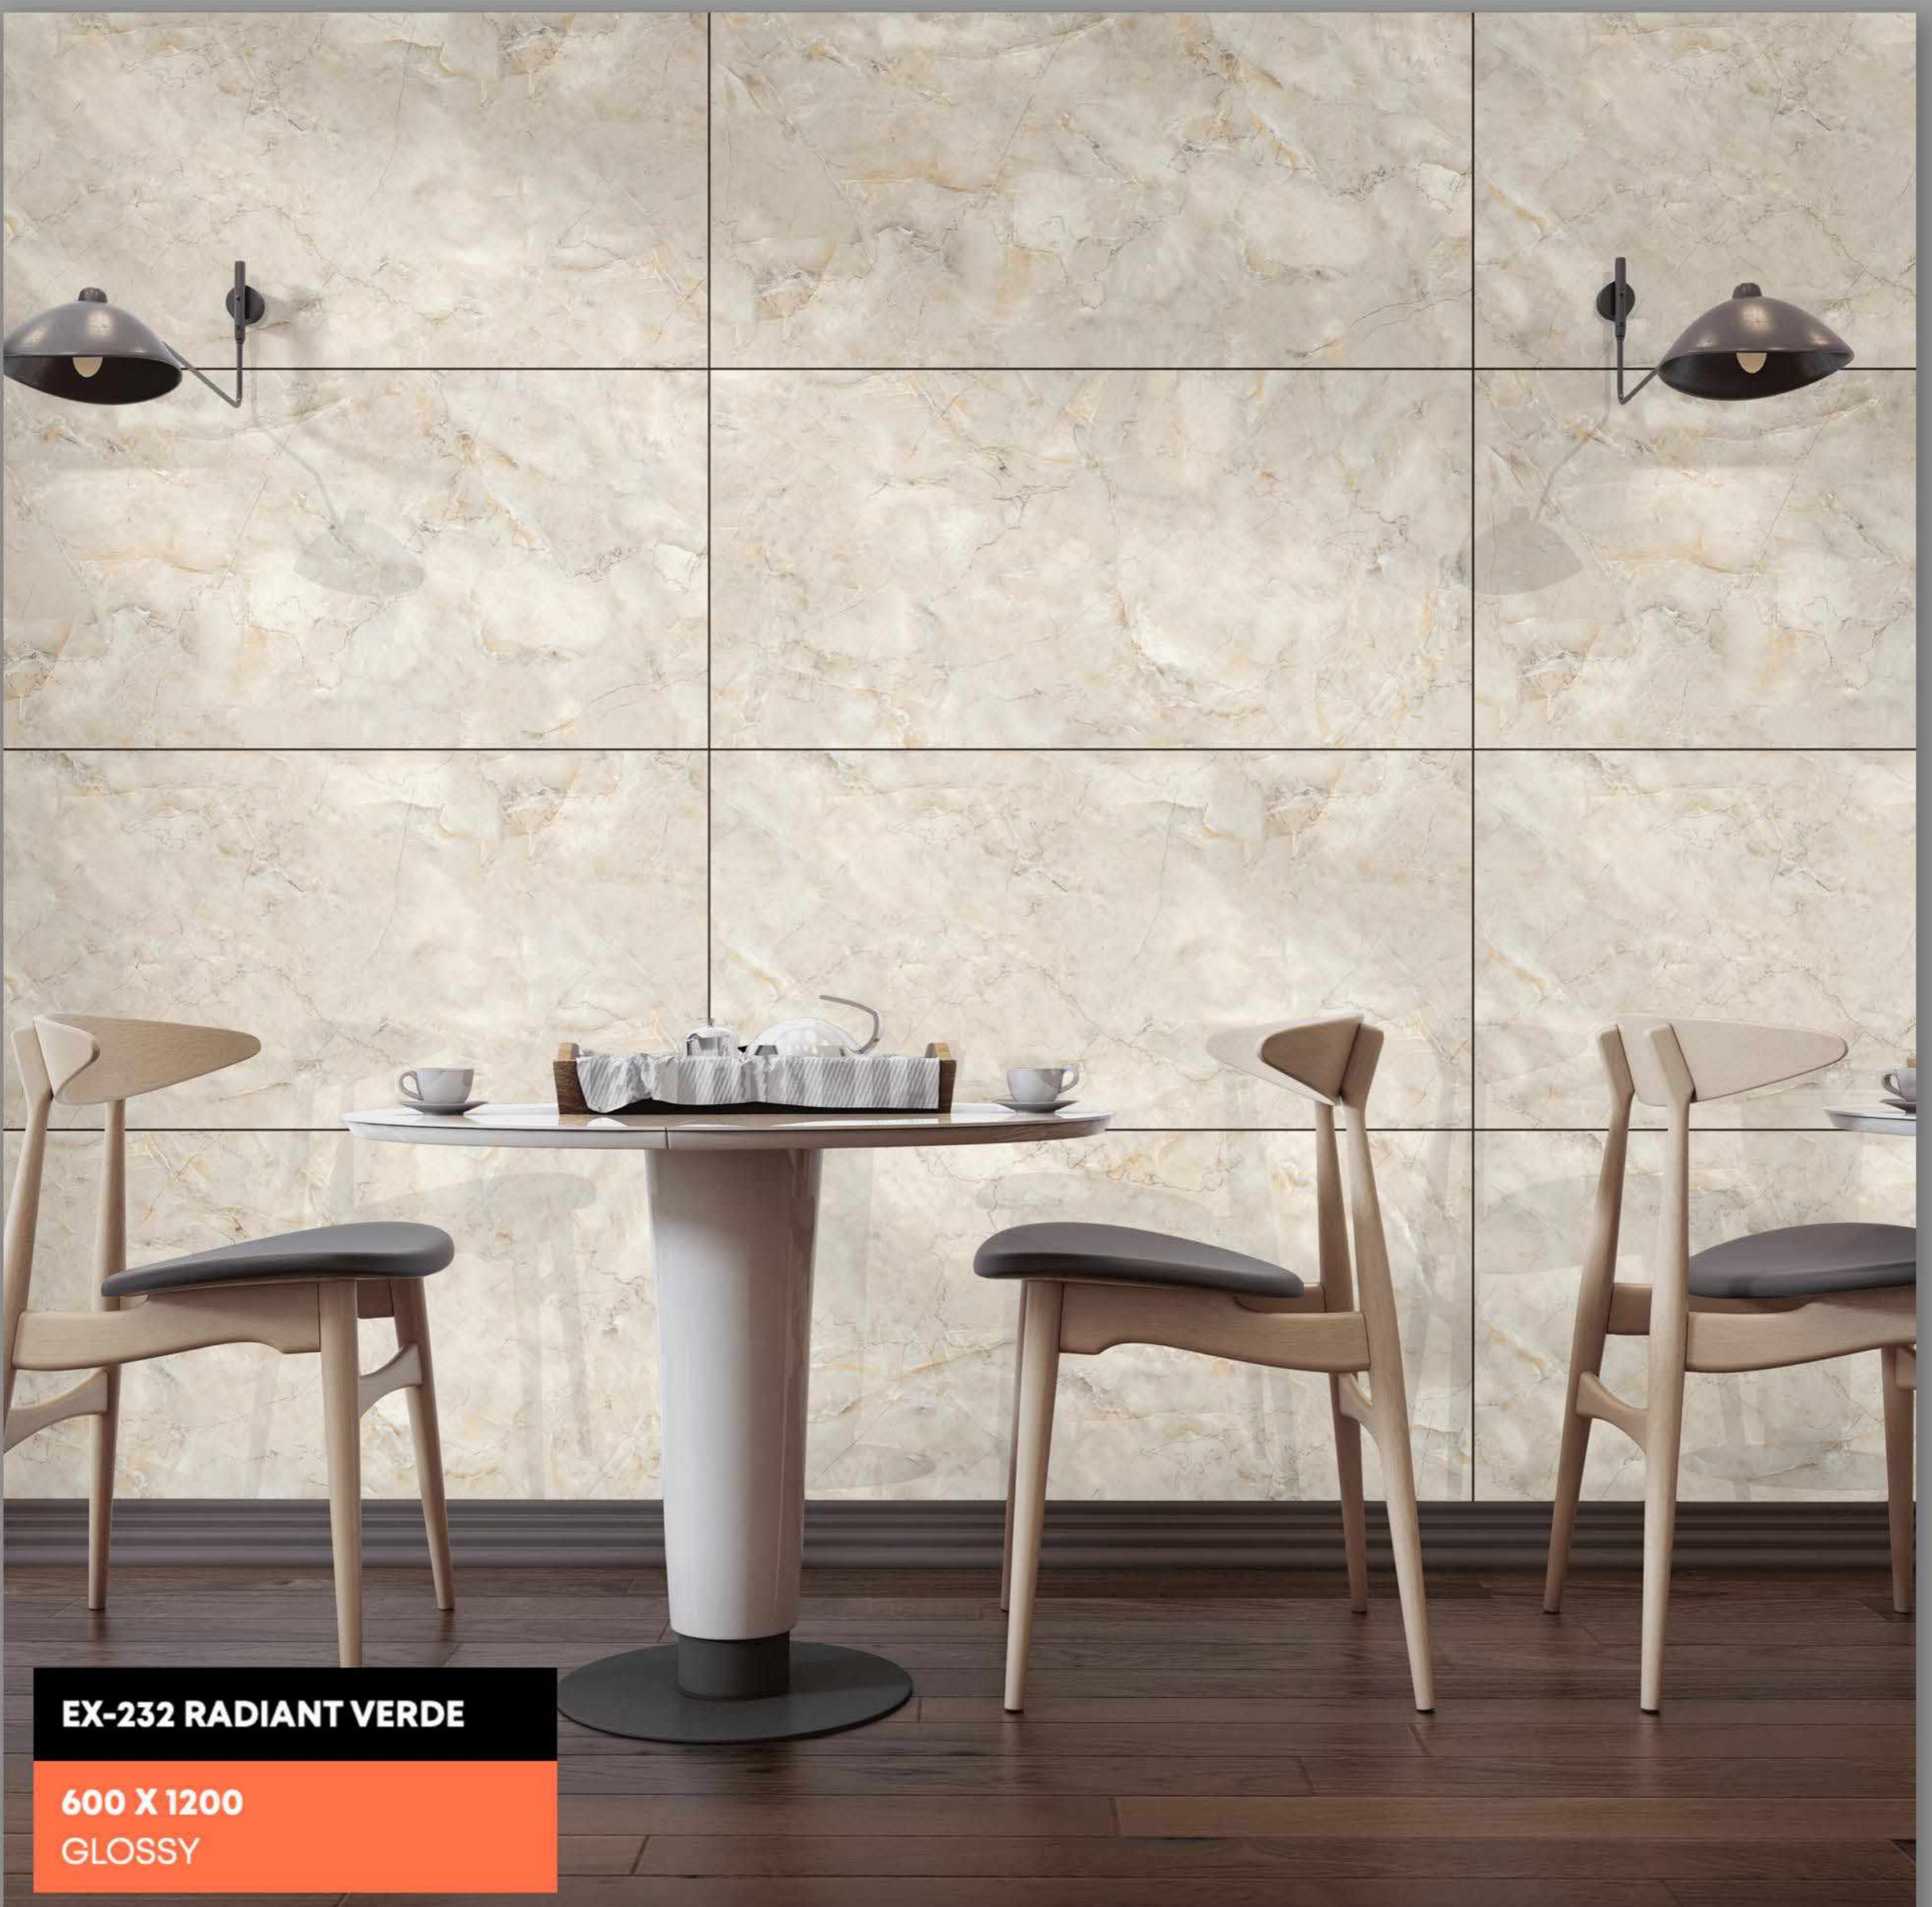

EX-232 RADIANT VERDE

600 X 1200
GLOSSY