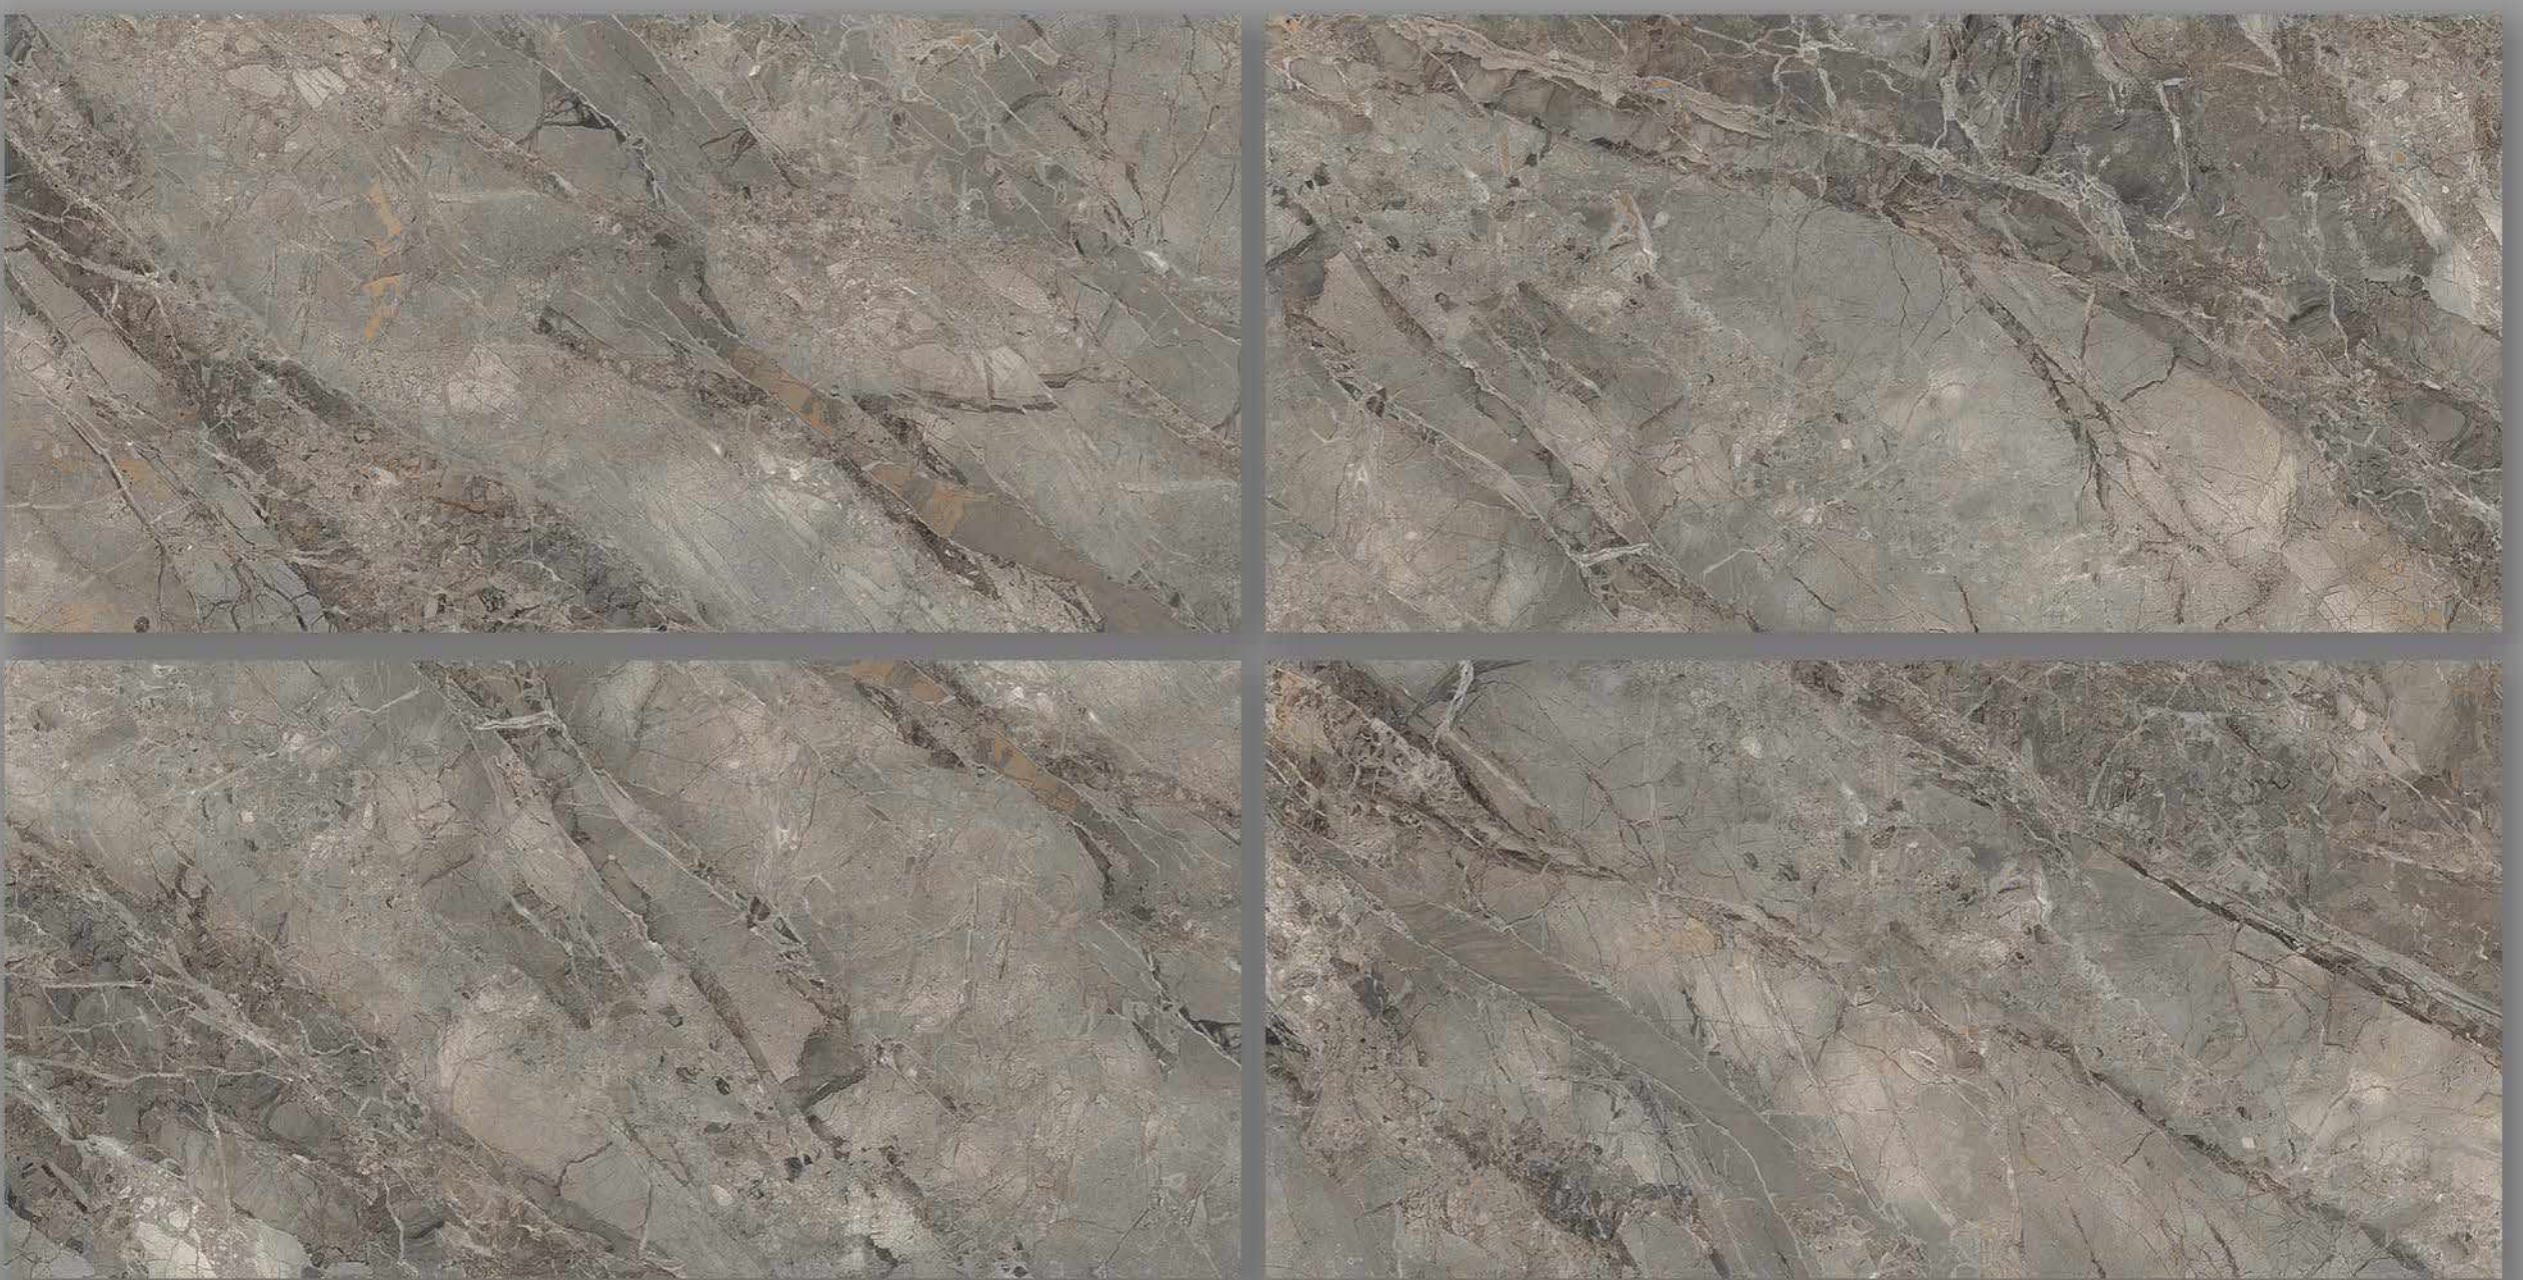

Eco-Friendly

Low Water Absorption

GARNET GRIS

FINISH | GLOSSY

RANDOM - 05

Random Designs

0% Zero Maintenance

Eco-Friendly