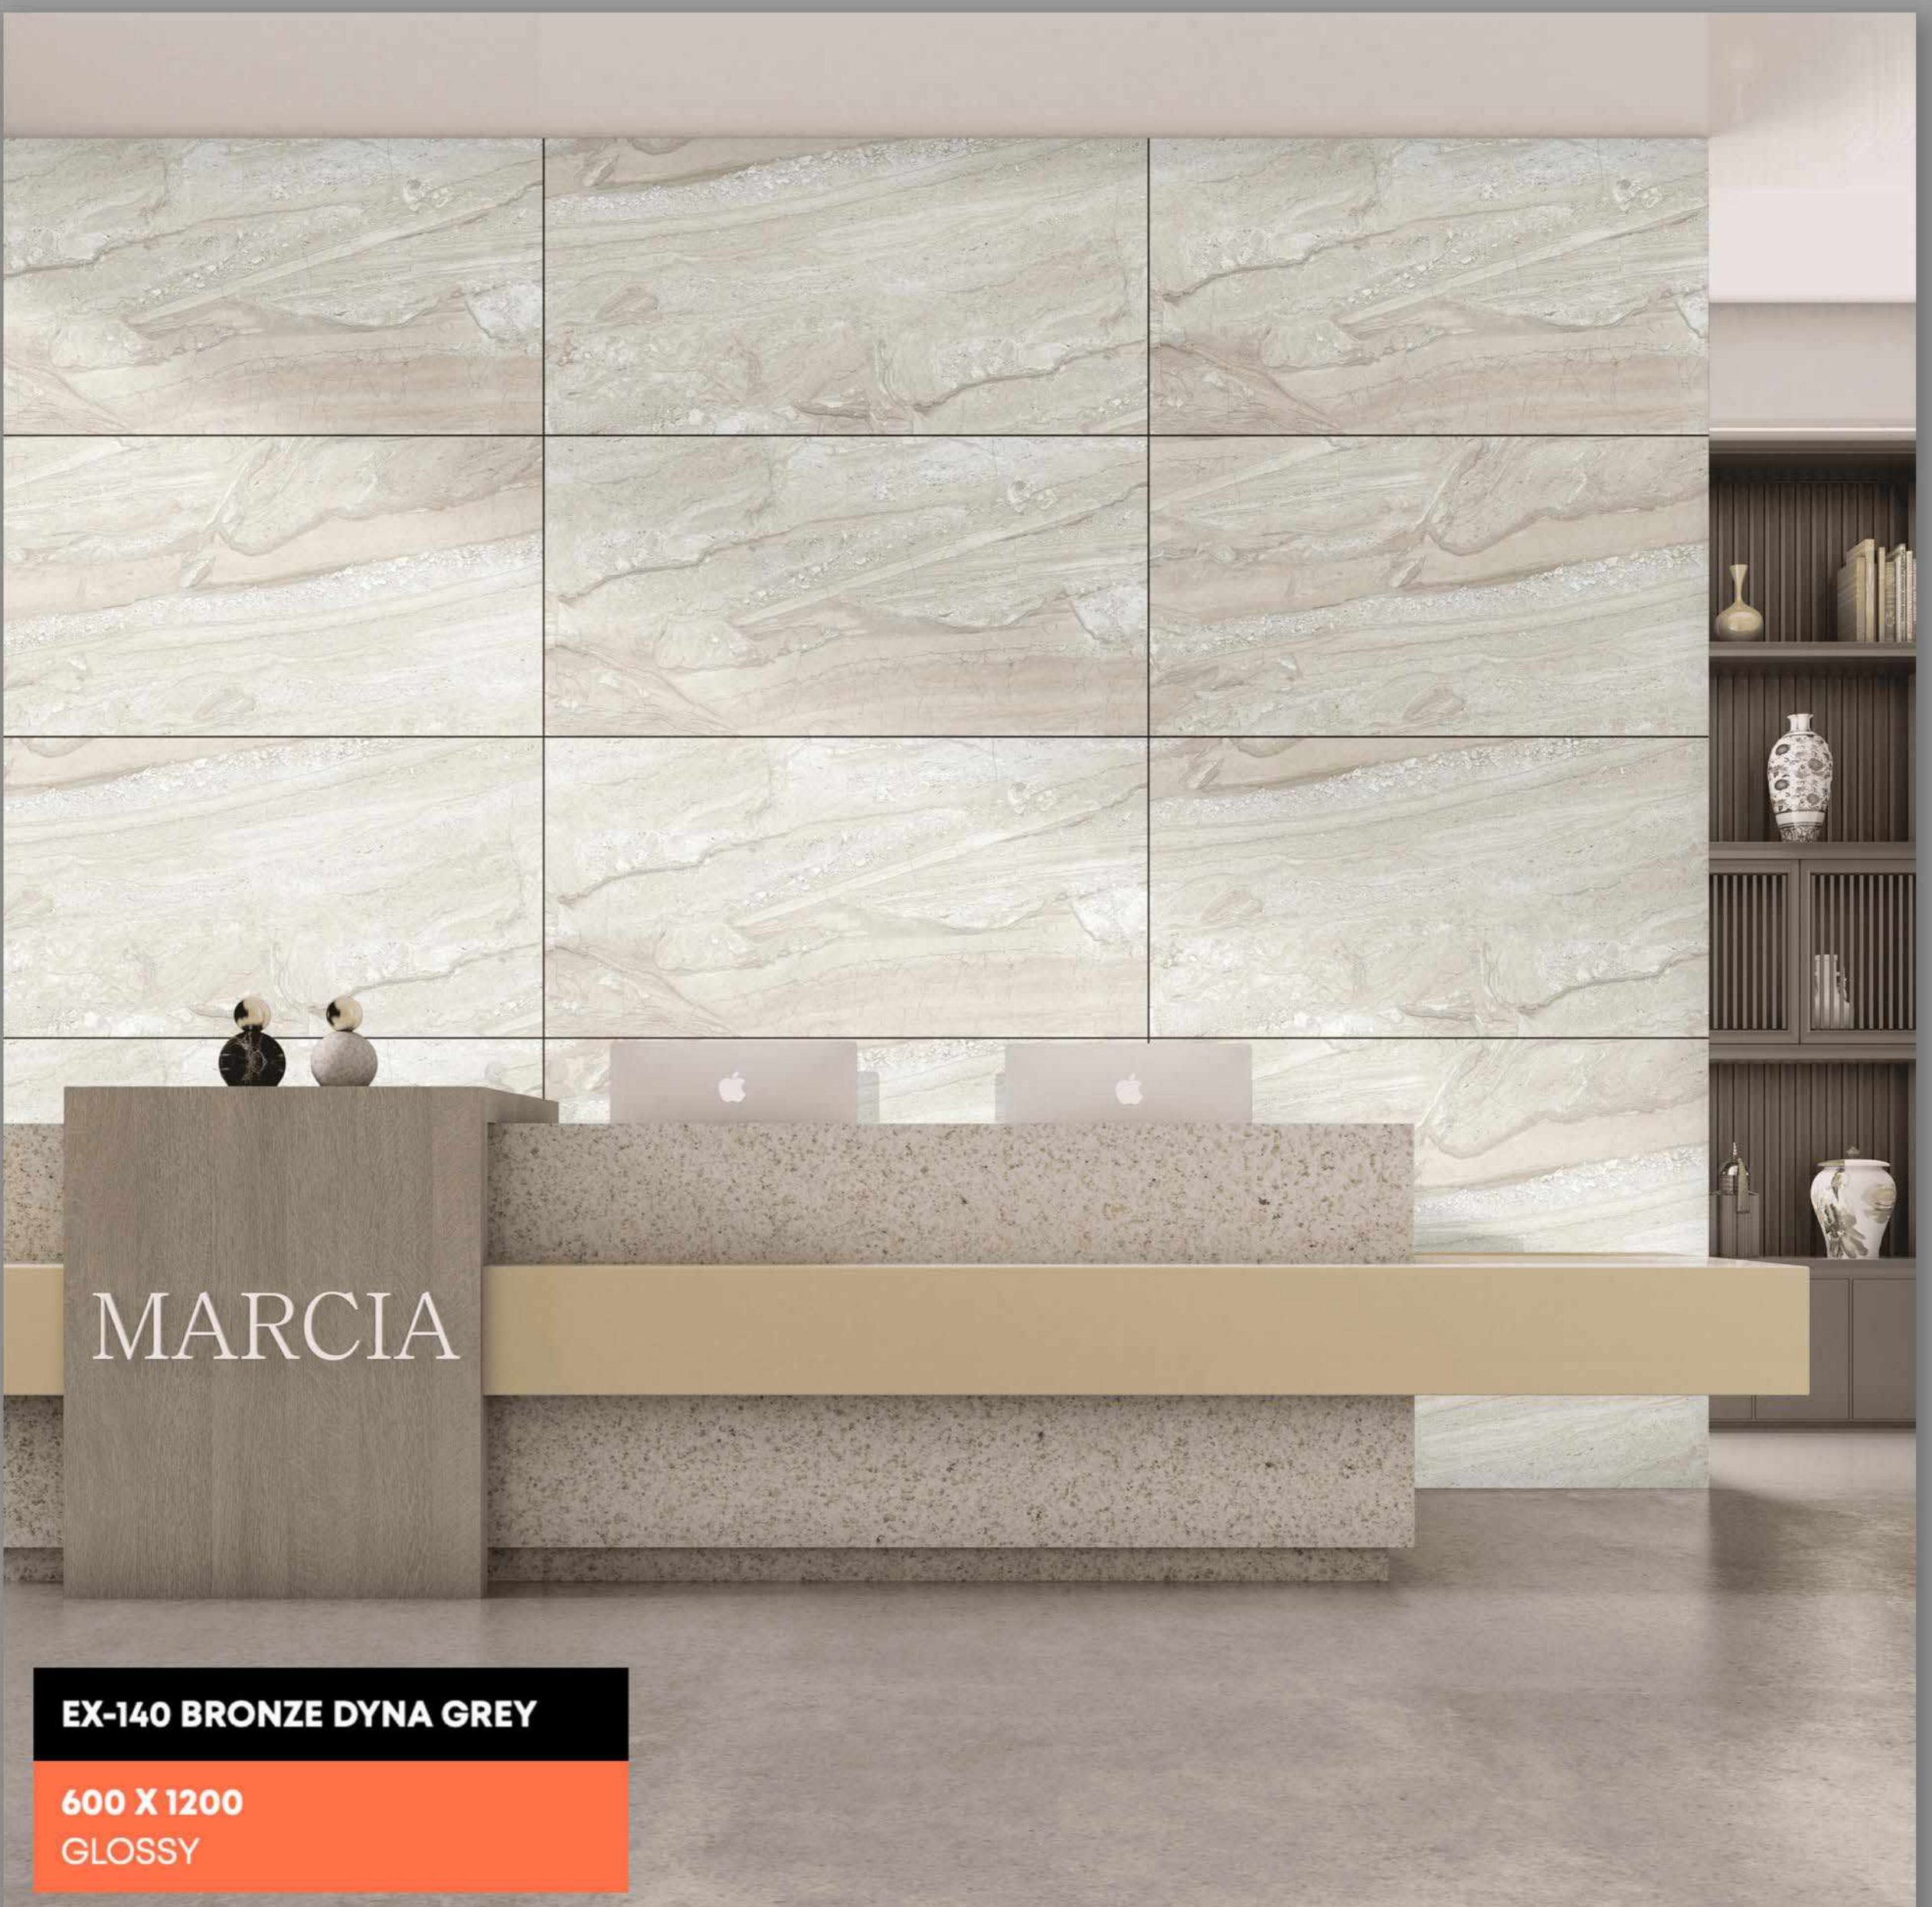

EX-140 BRONZE DYNA GREY

600 X 1200
GLOSSY