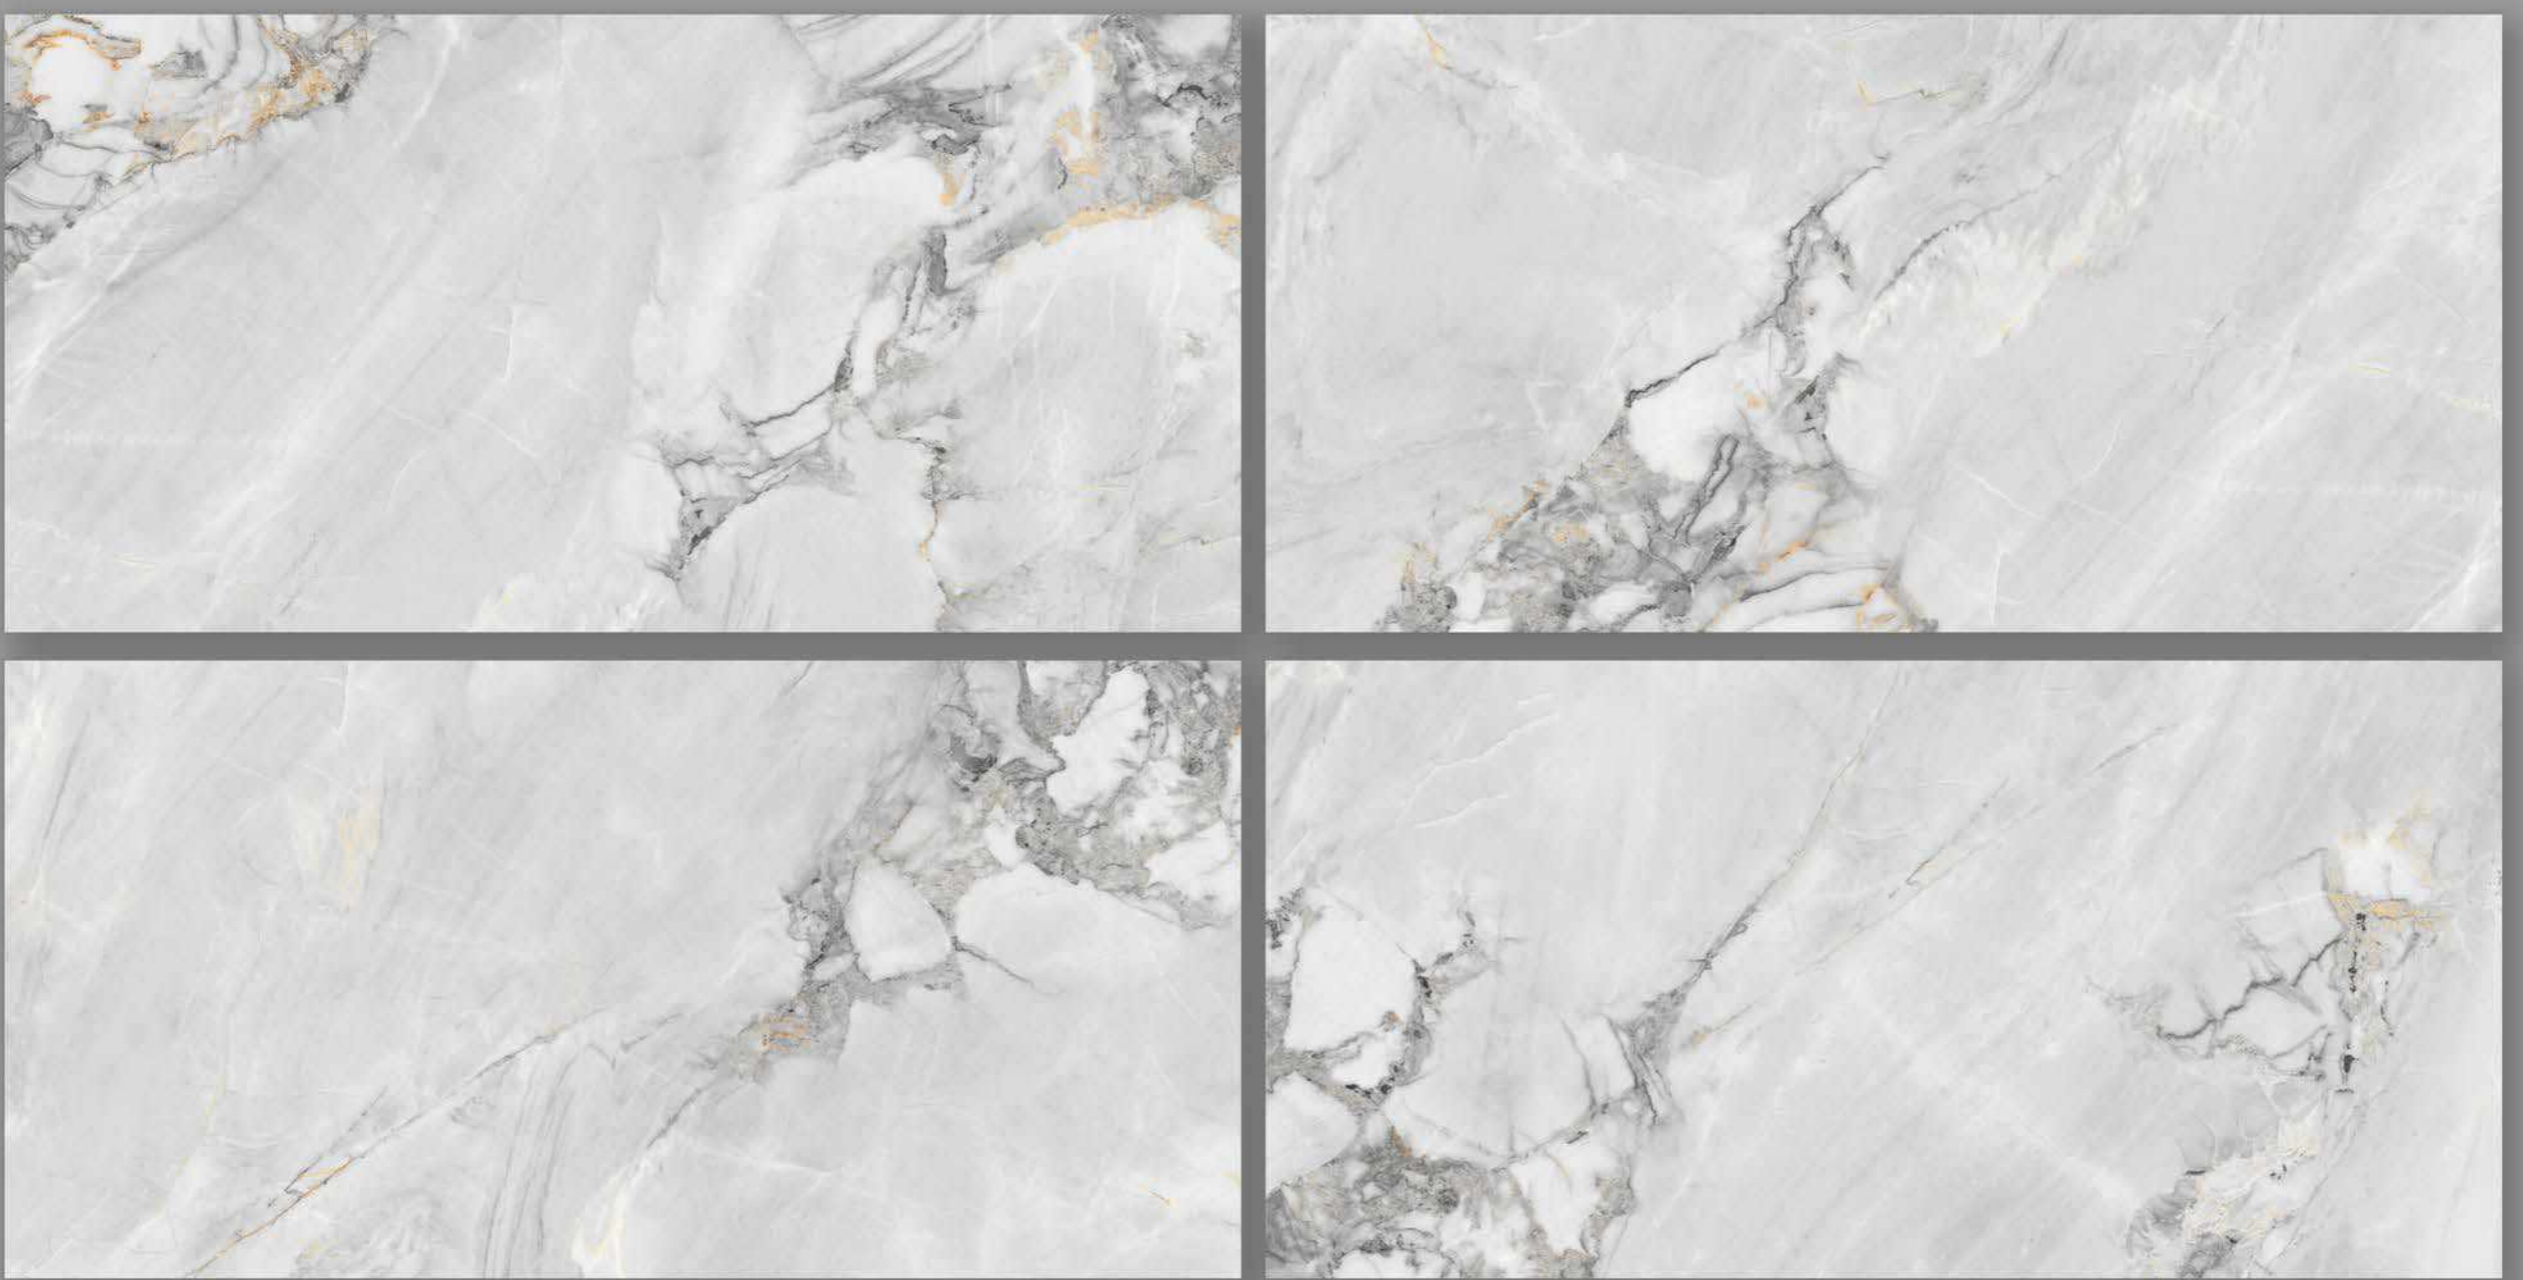

Eco-Friendly

Low Water Absorption

CRYSTALO ICE

FINISH | GLOSSY

RANDOM - 04

Random Designs

0% Zero Maintenance

Eco-Friendly