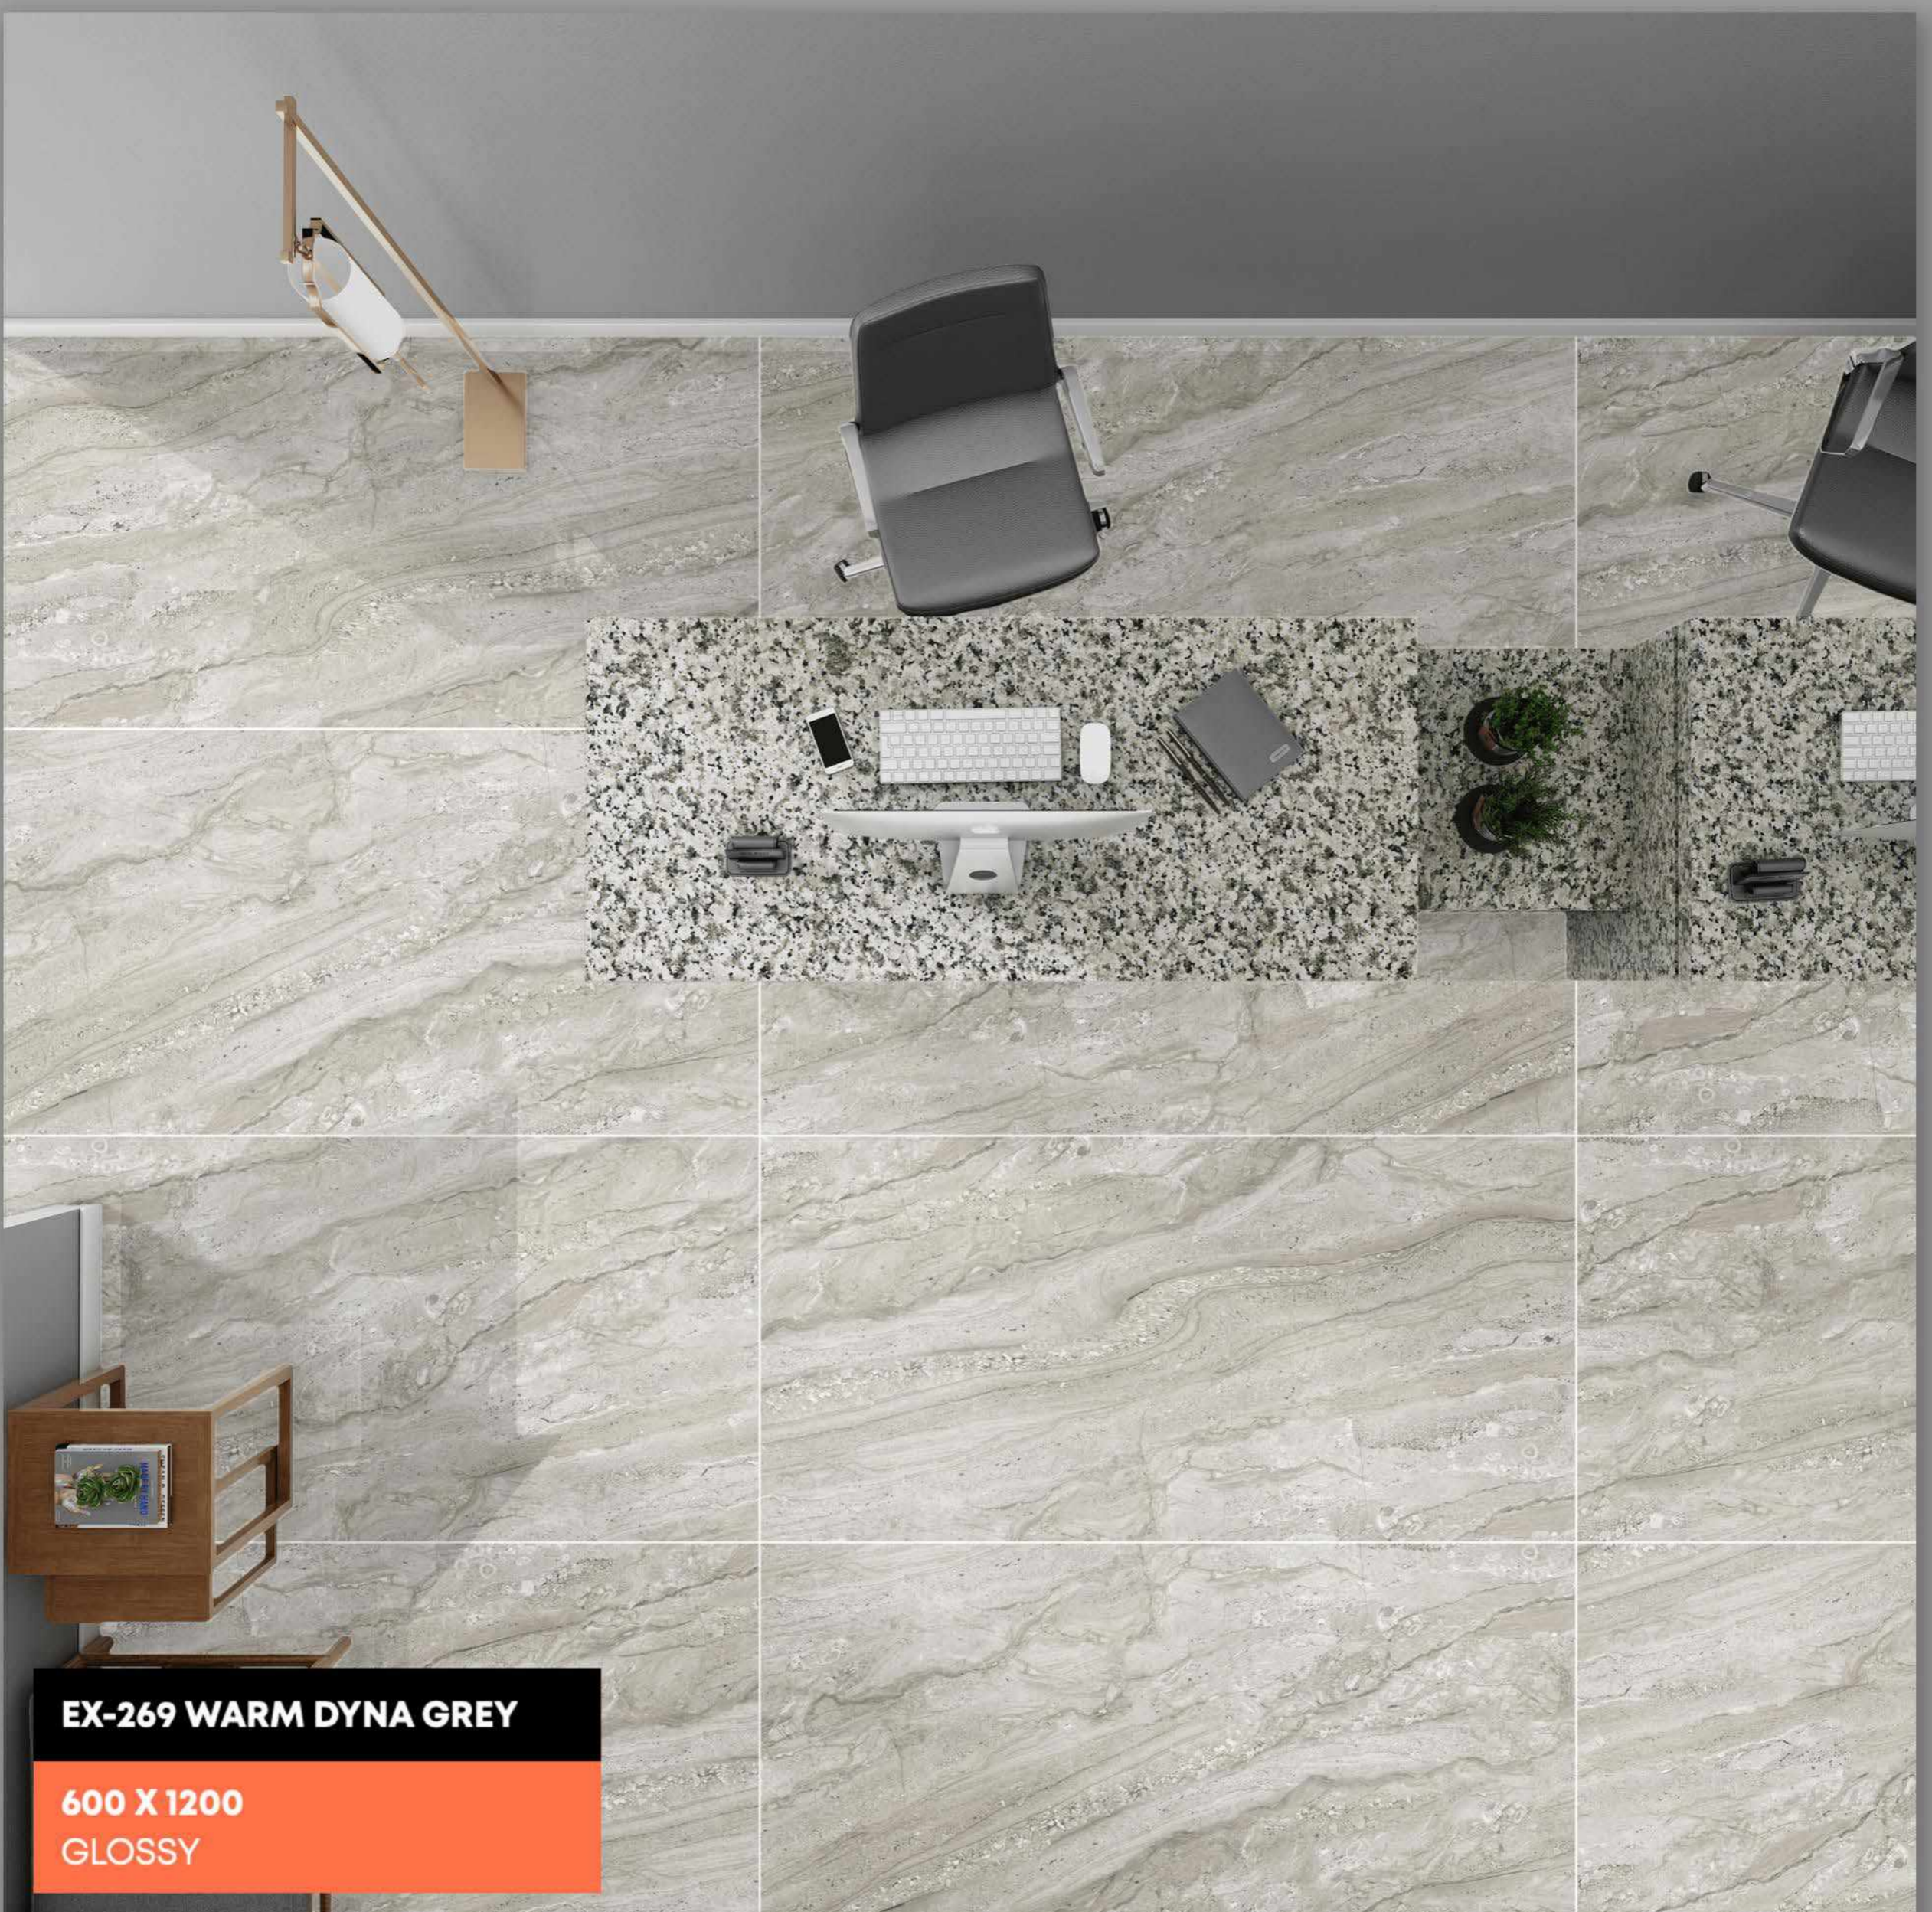

Eco-Friendly

Low Water Absorption

EX-269 WARM DYNA GREY

FINISH | GLOSSY

RANDOM - 09

EX-269 WARM DYNA GREY

600 X 1200
GLOSSY

Random Designs