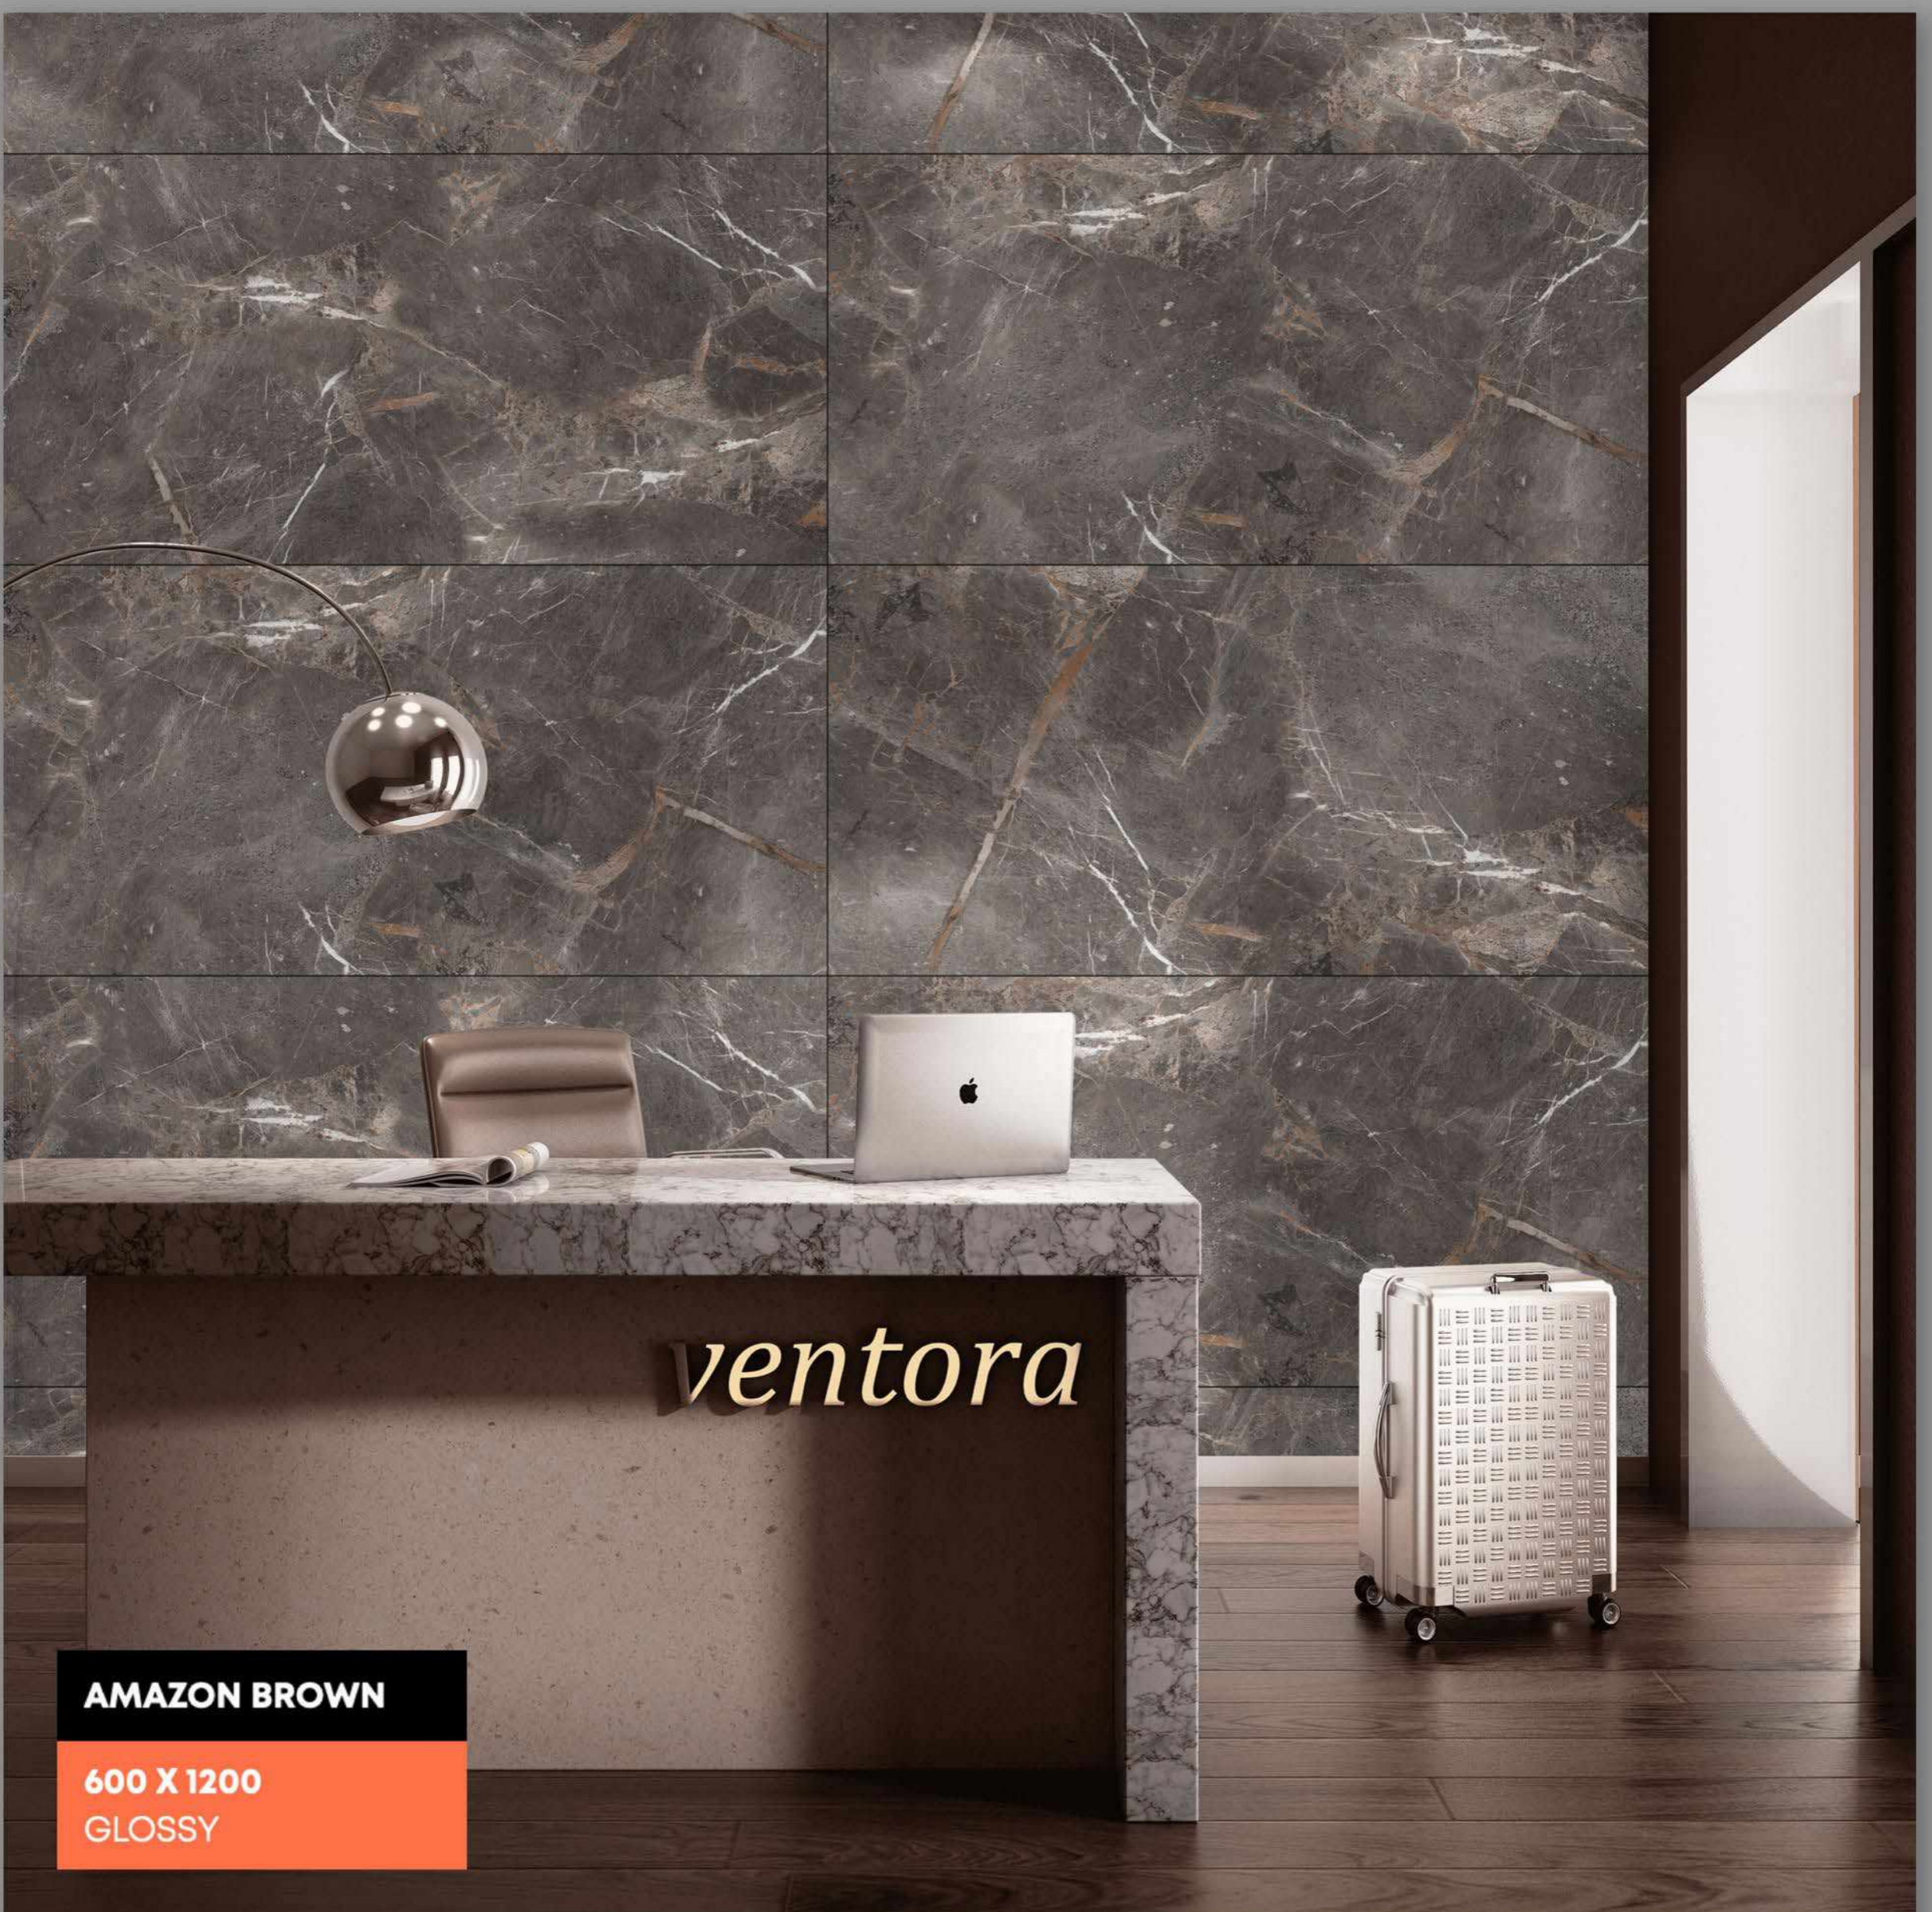

Random Designs

0% Zero Maintenance

Eco-Friendly

Low Water Absorption

AMAZON BROWN

FINISH | GLOSSY

RANDOM - 03

AMAZON BROWN