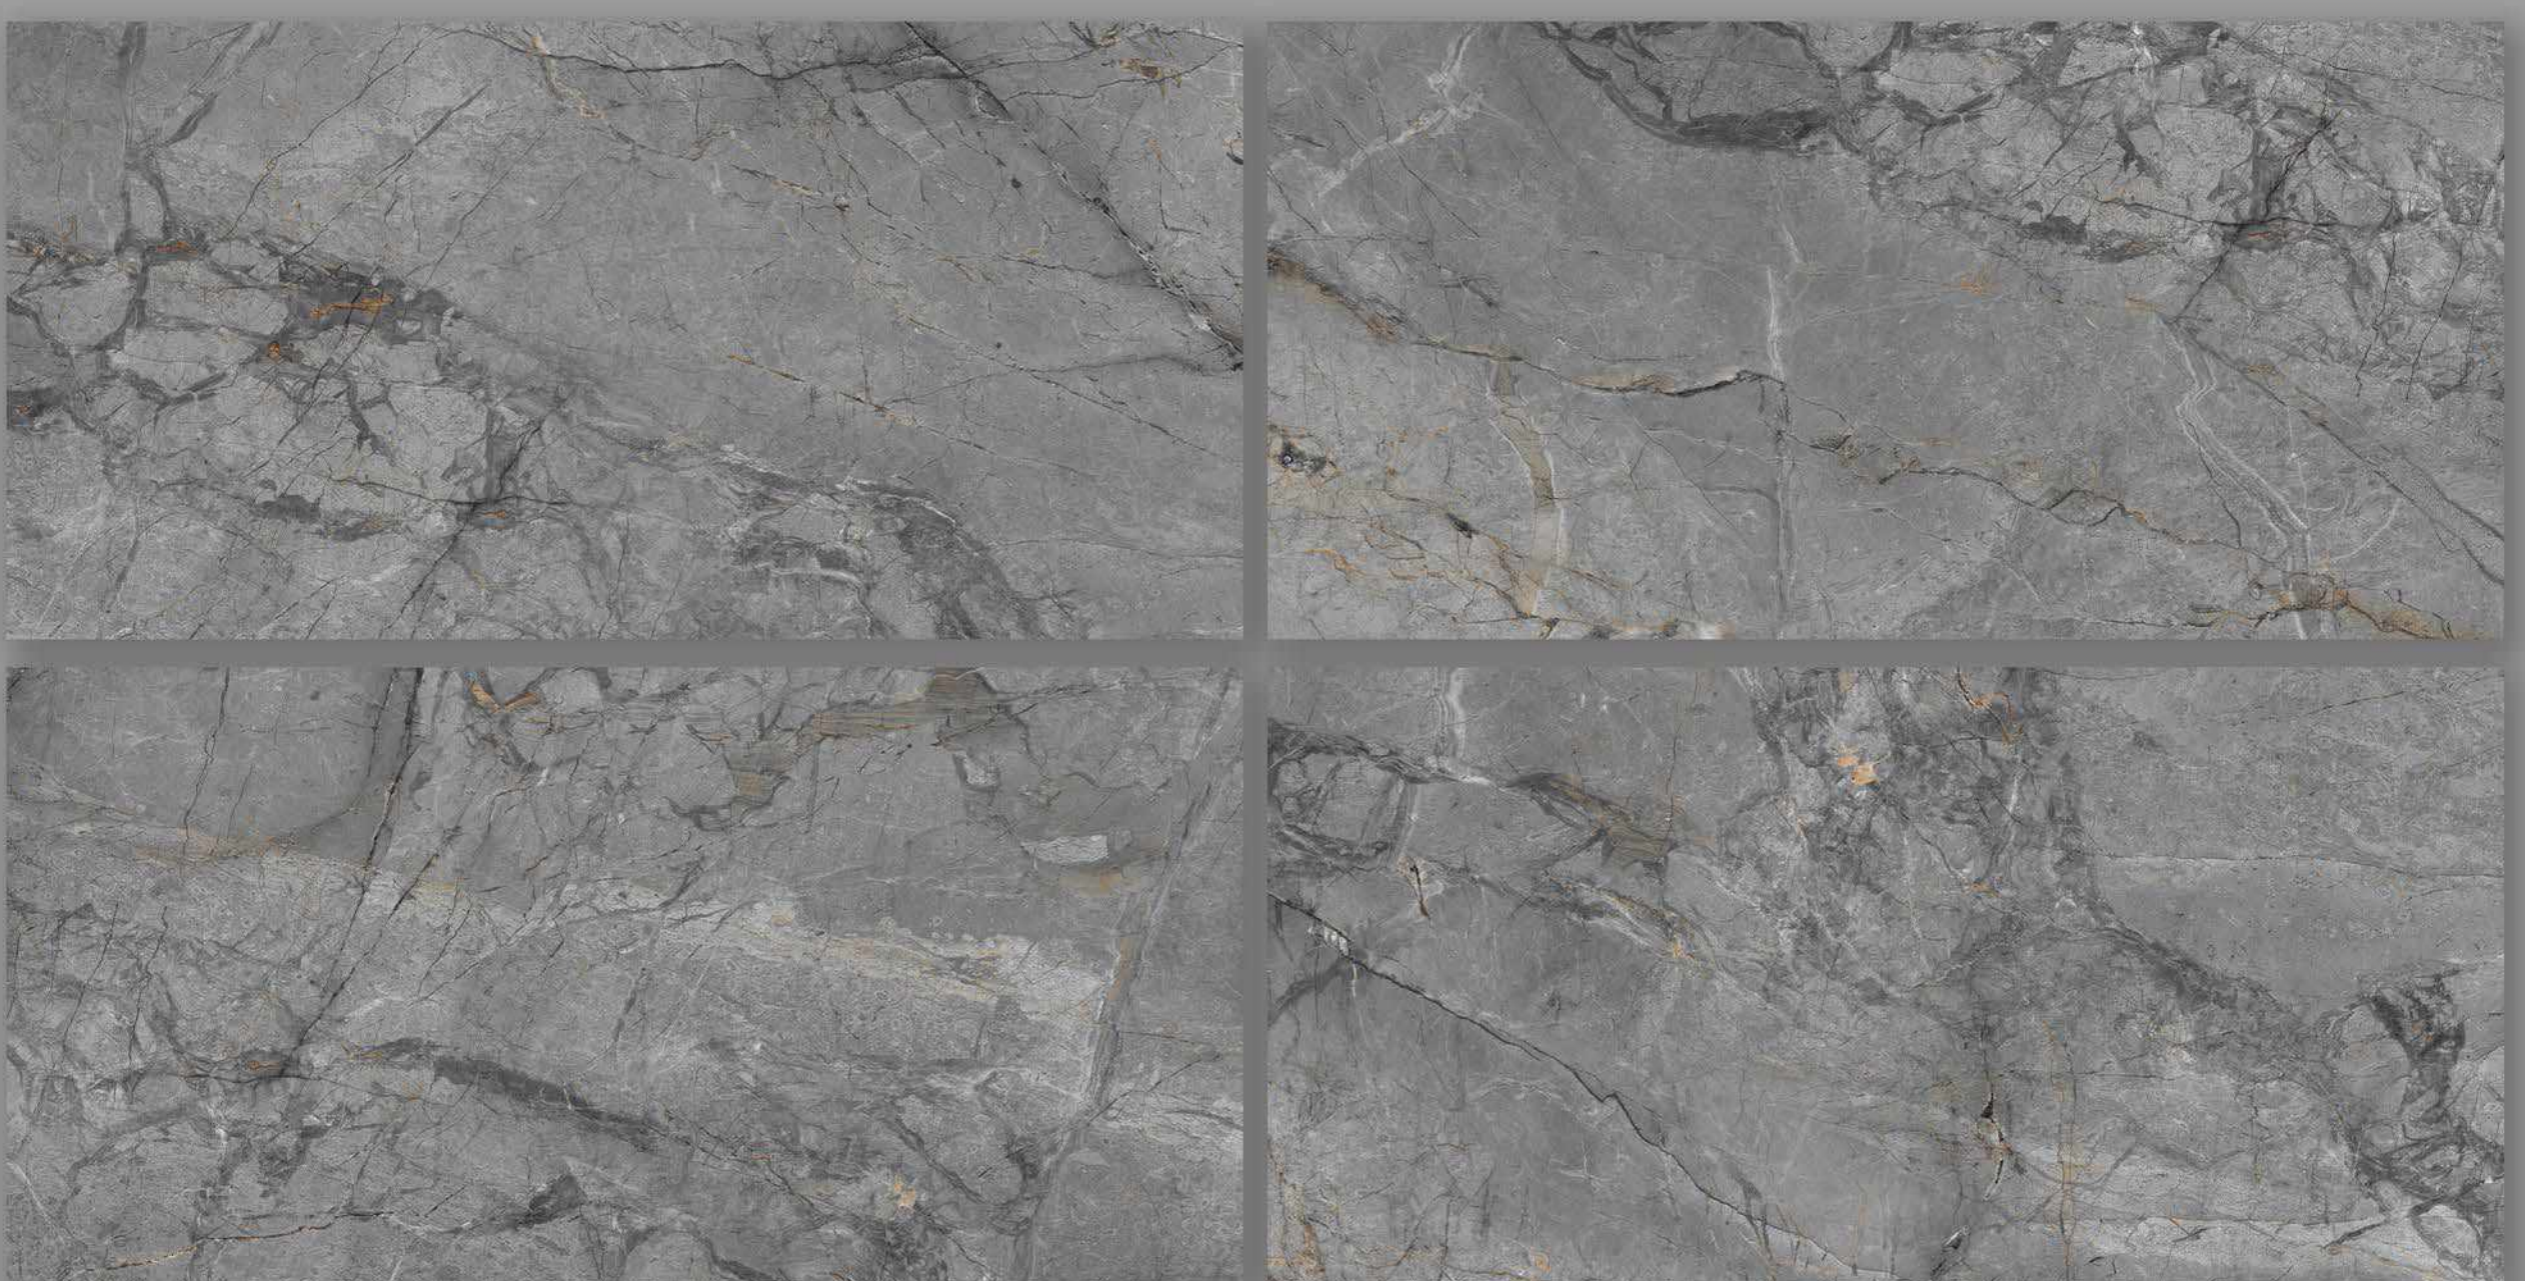

GENOVA GRIS

FINISH | GLOSSY

RANDOM - 05