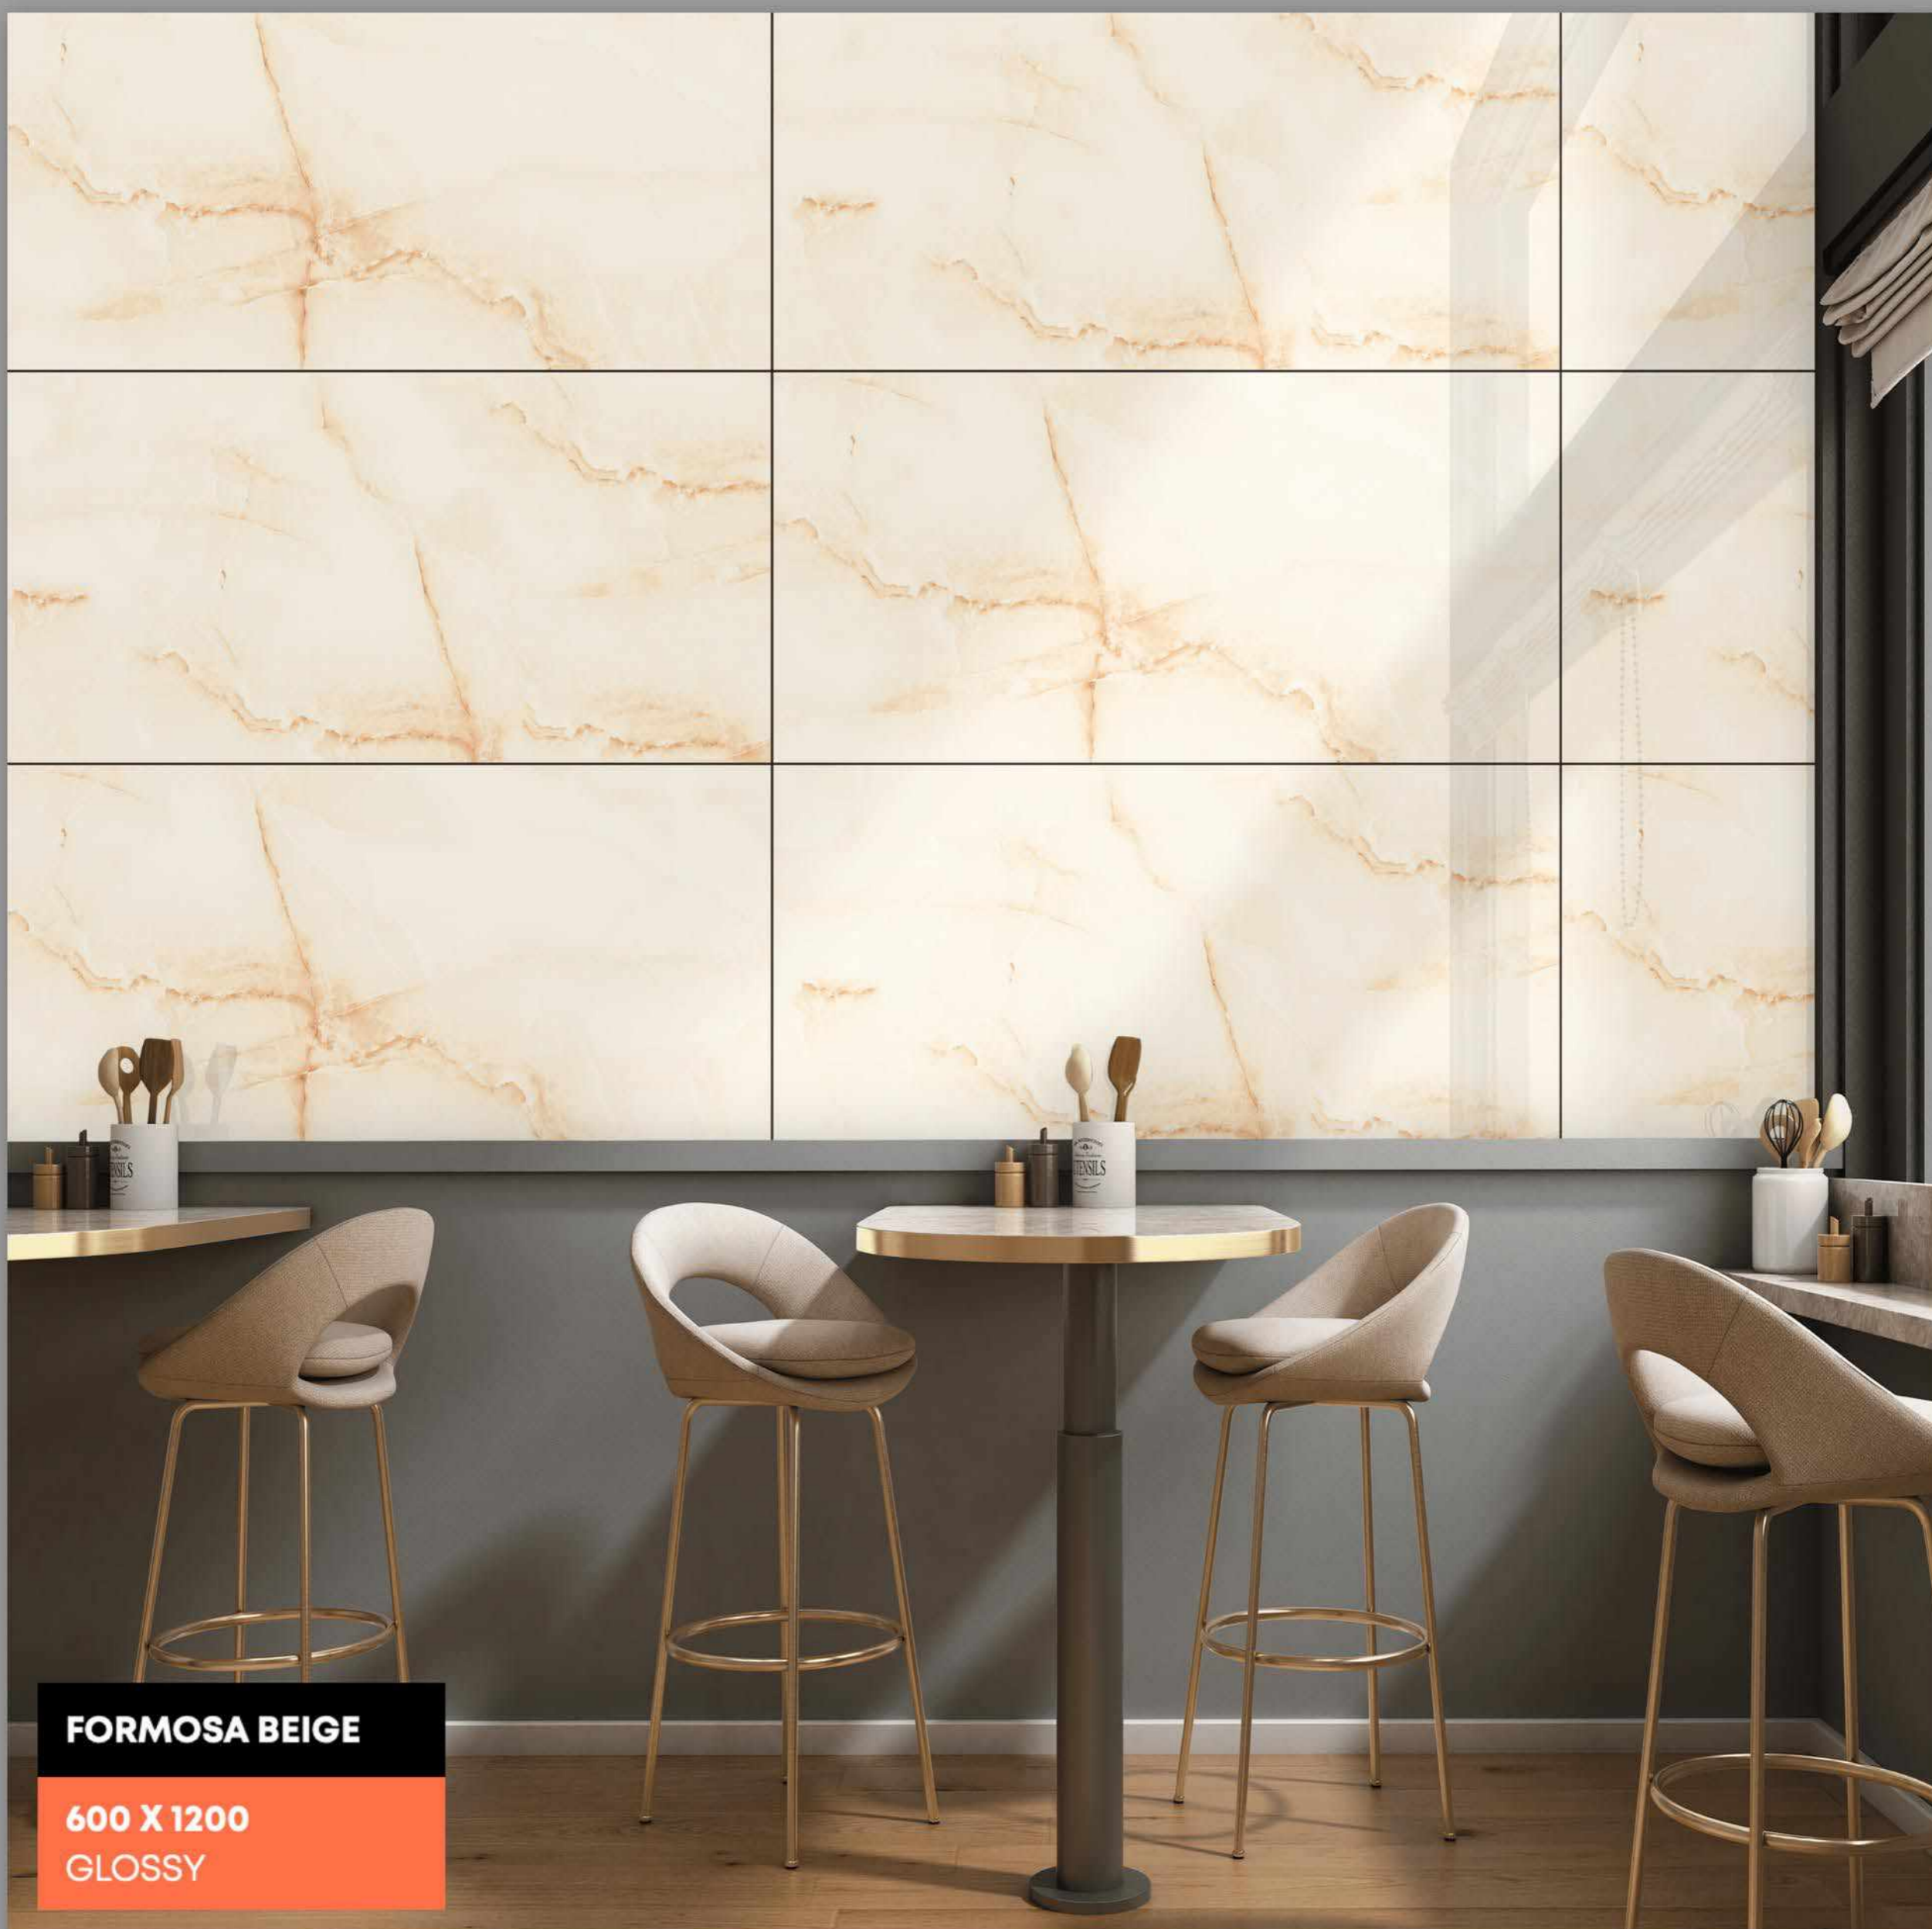

Low Water Absorption

FORMOSA BEIGE

FINISH | GLOSSY

RANDOM - 02

FORMOSA BEIGE

600 X 1200
GLOSSY

Random Designs

0% Zero Maintenance