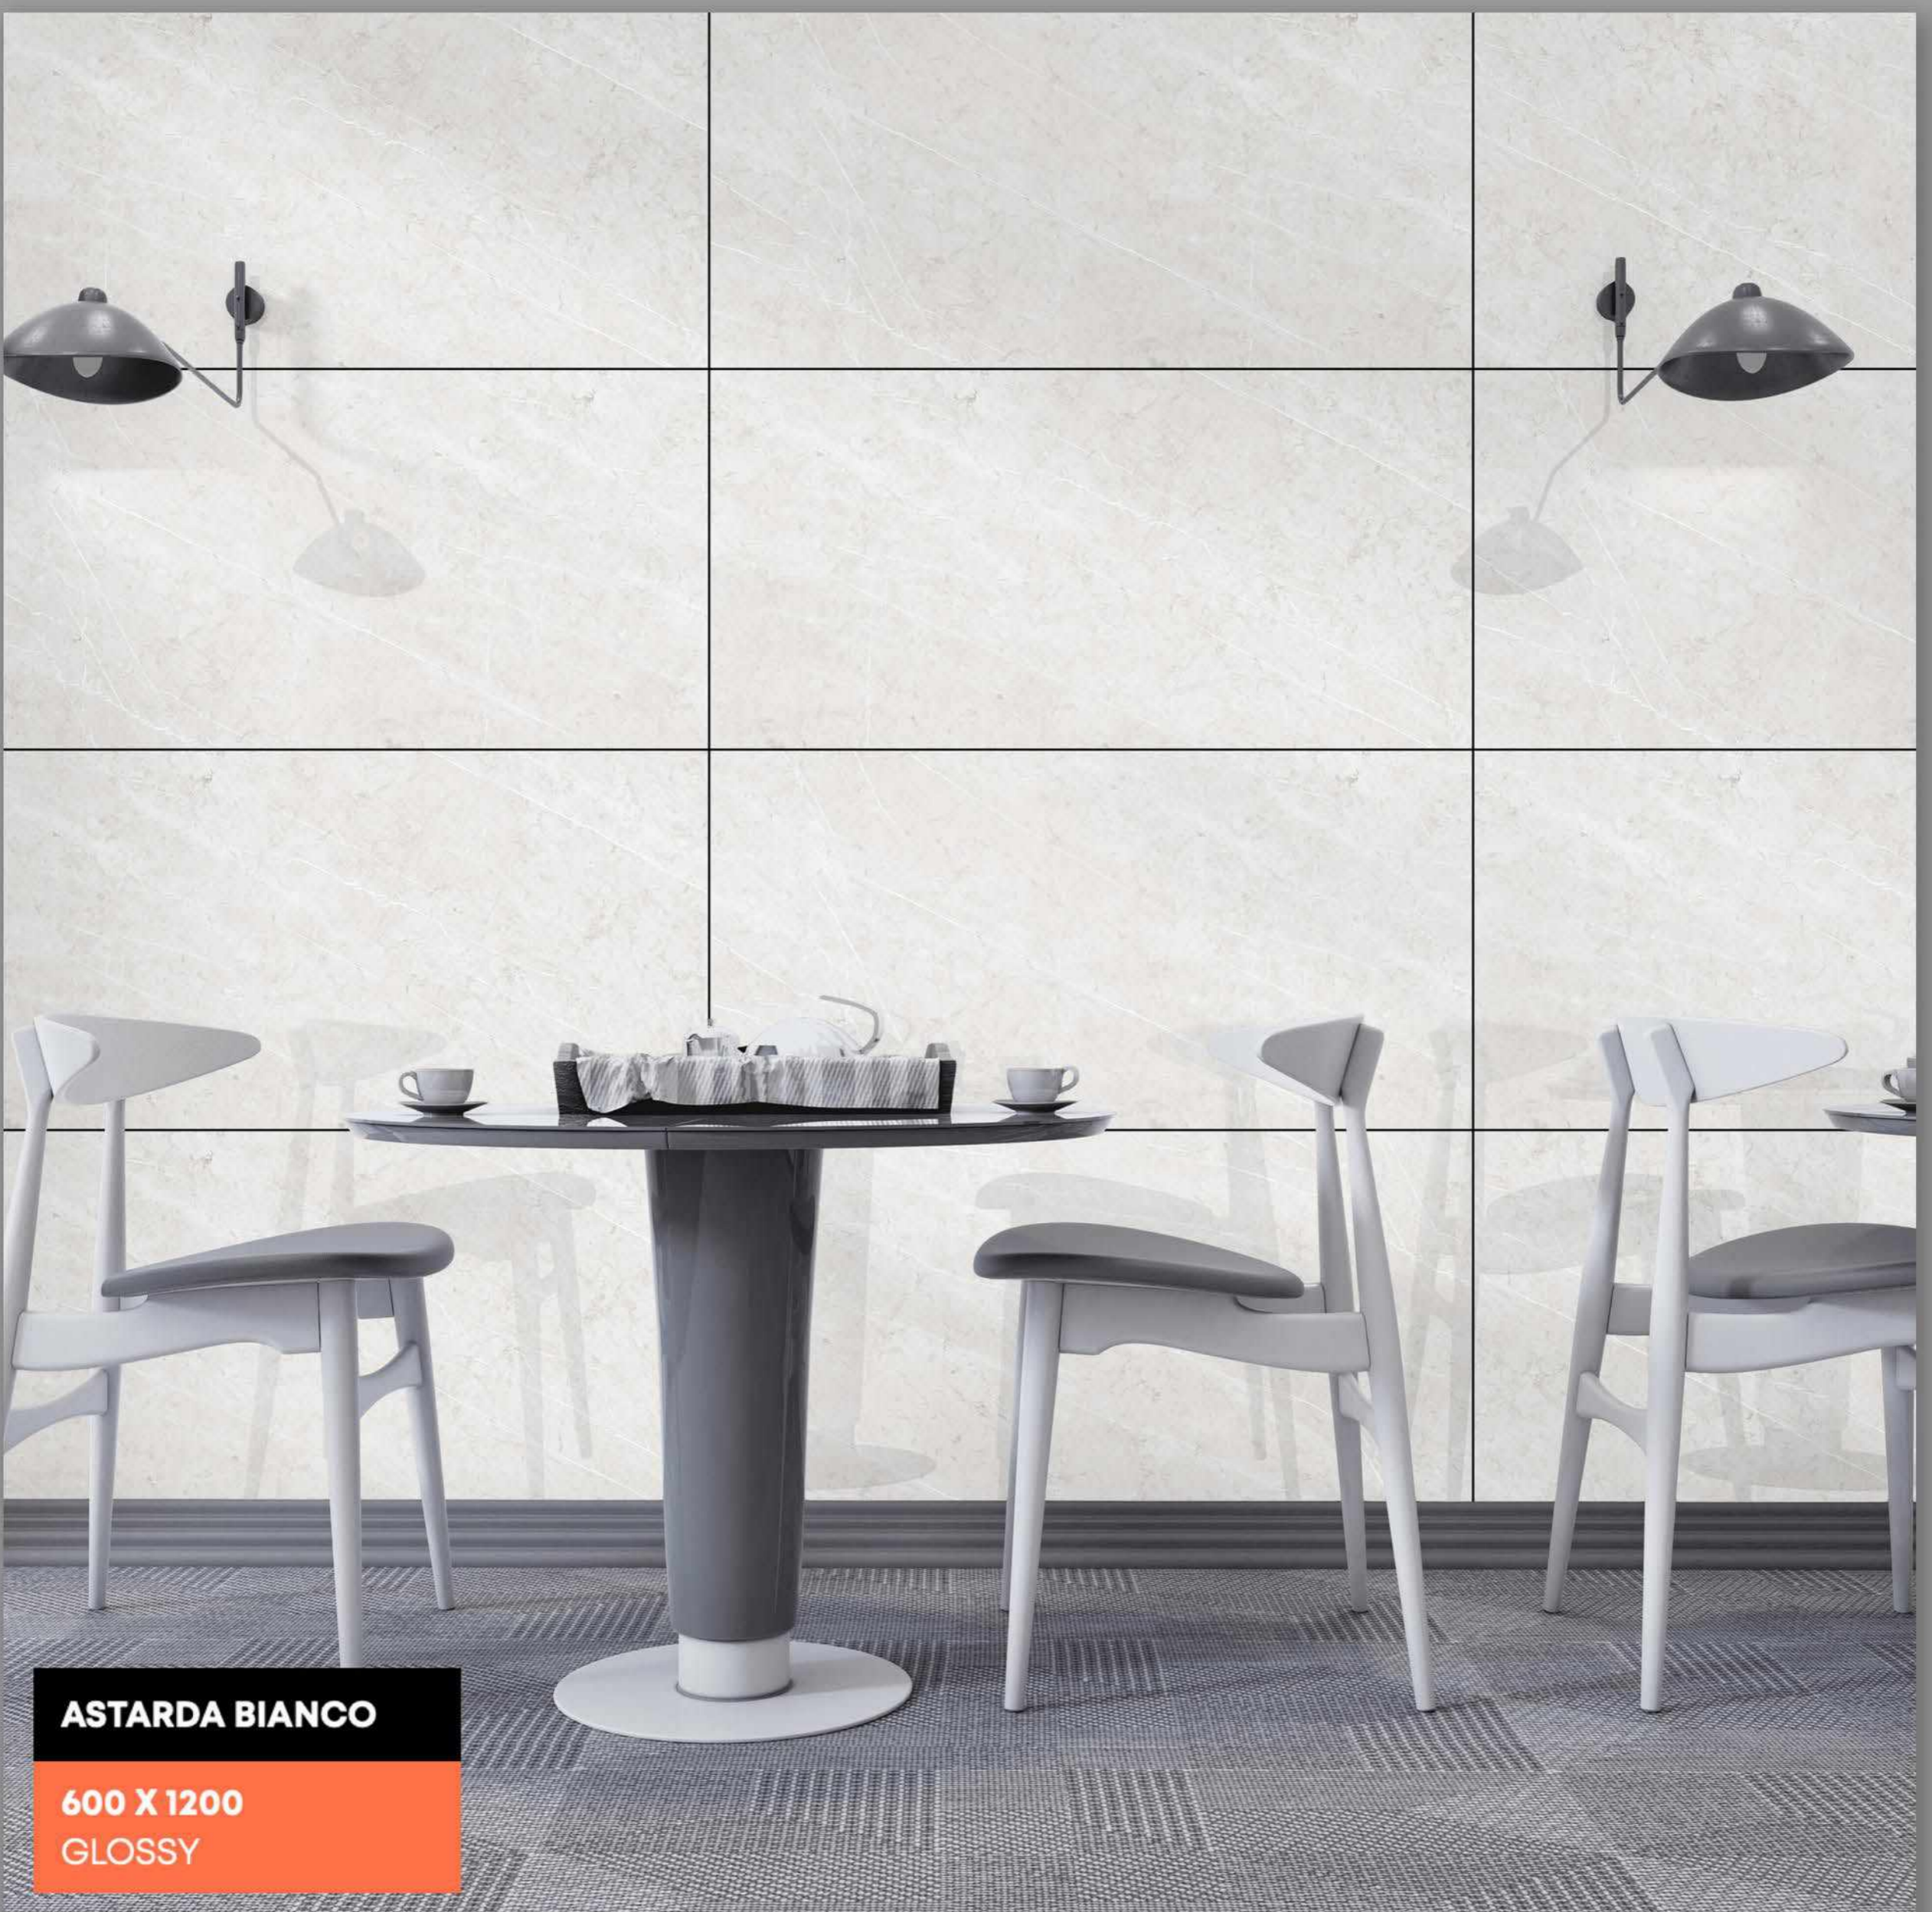

Low Water Absorption

ASTARDA BIANCO

FINISH | GLOSSY

RANDOM - 04

ASTARDA BIANCO

600 X 1200
GLOSSY

Random Designs

0% Zero Maintenance