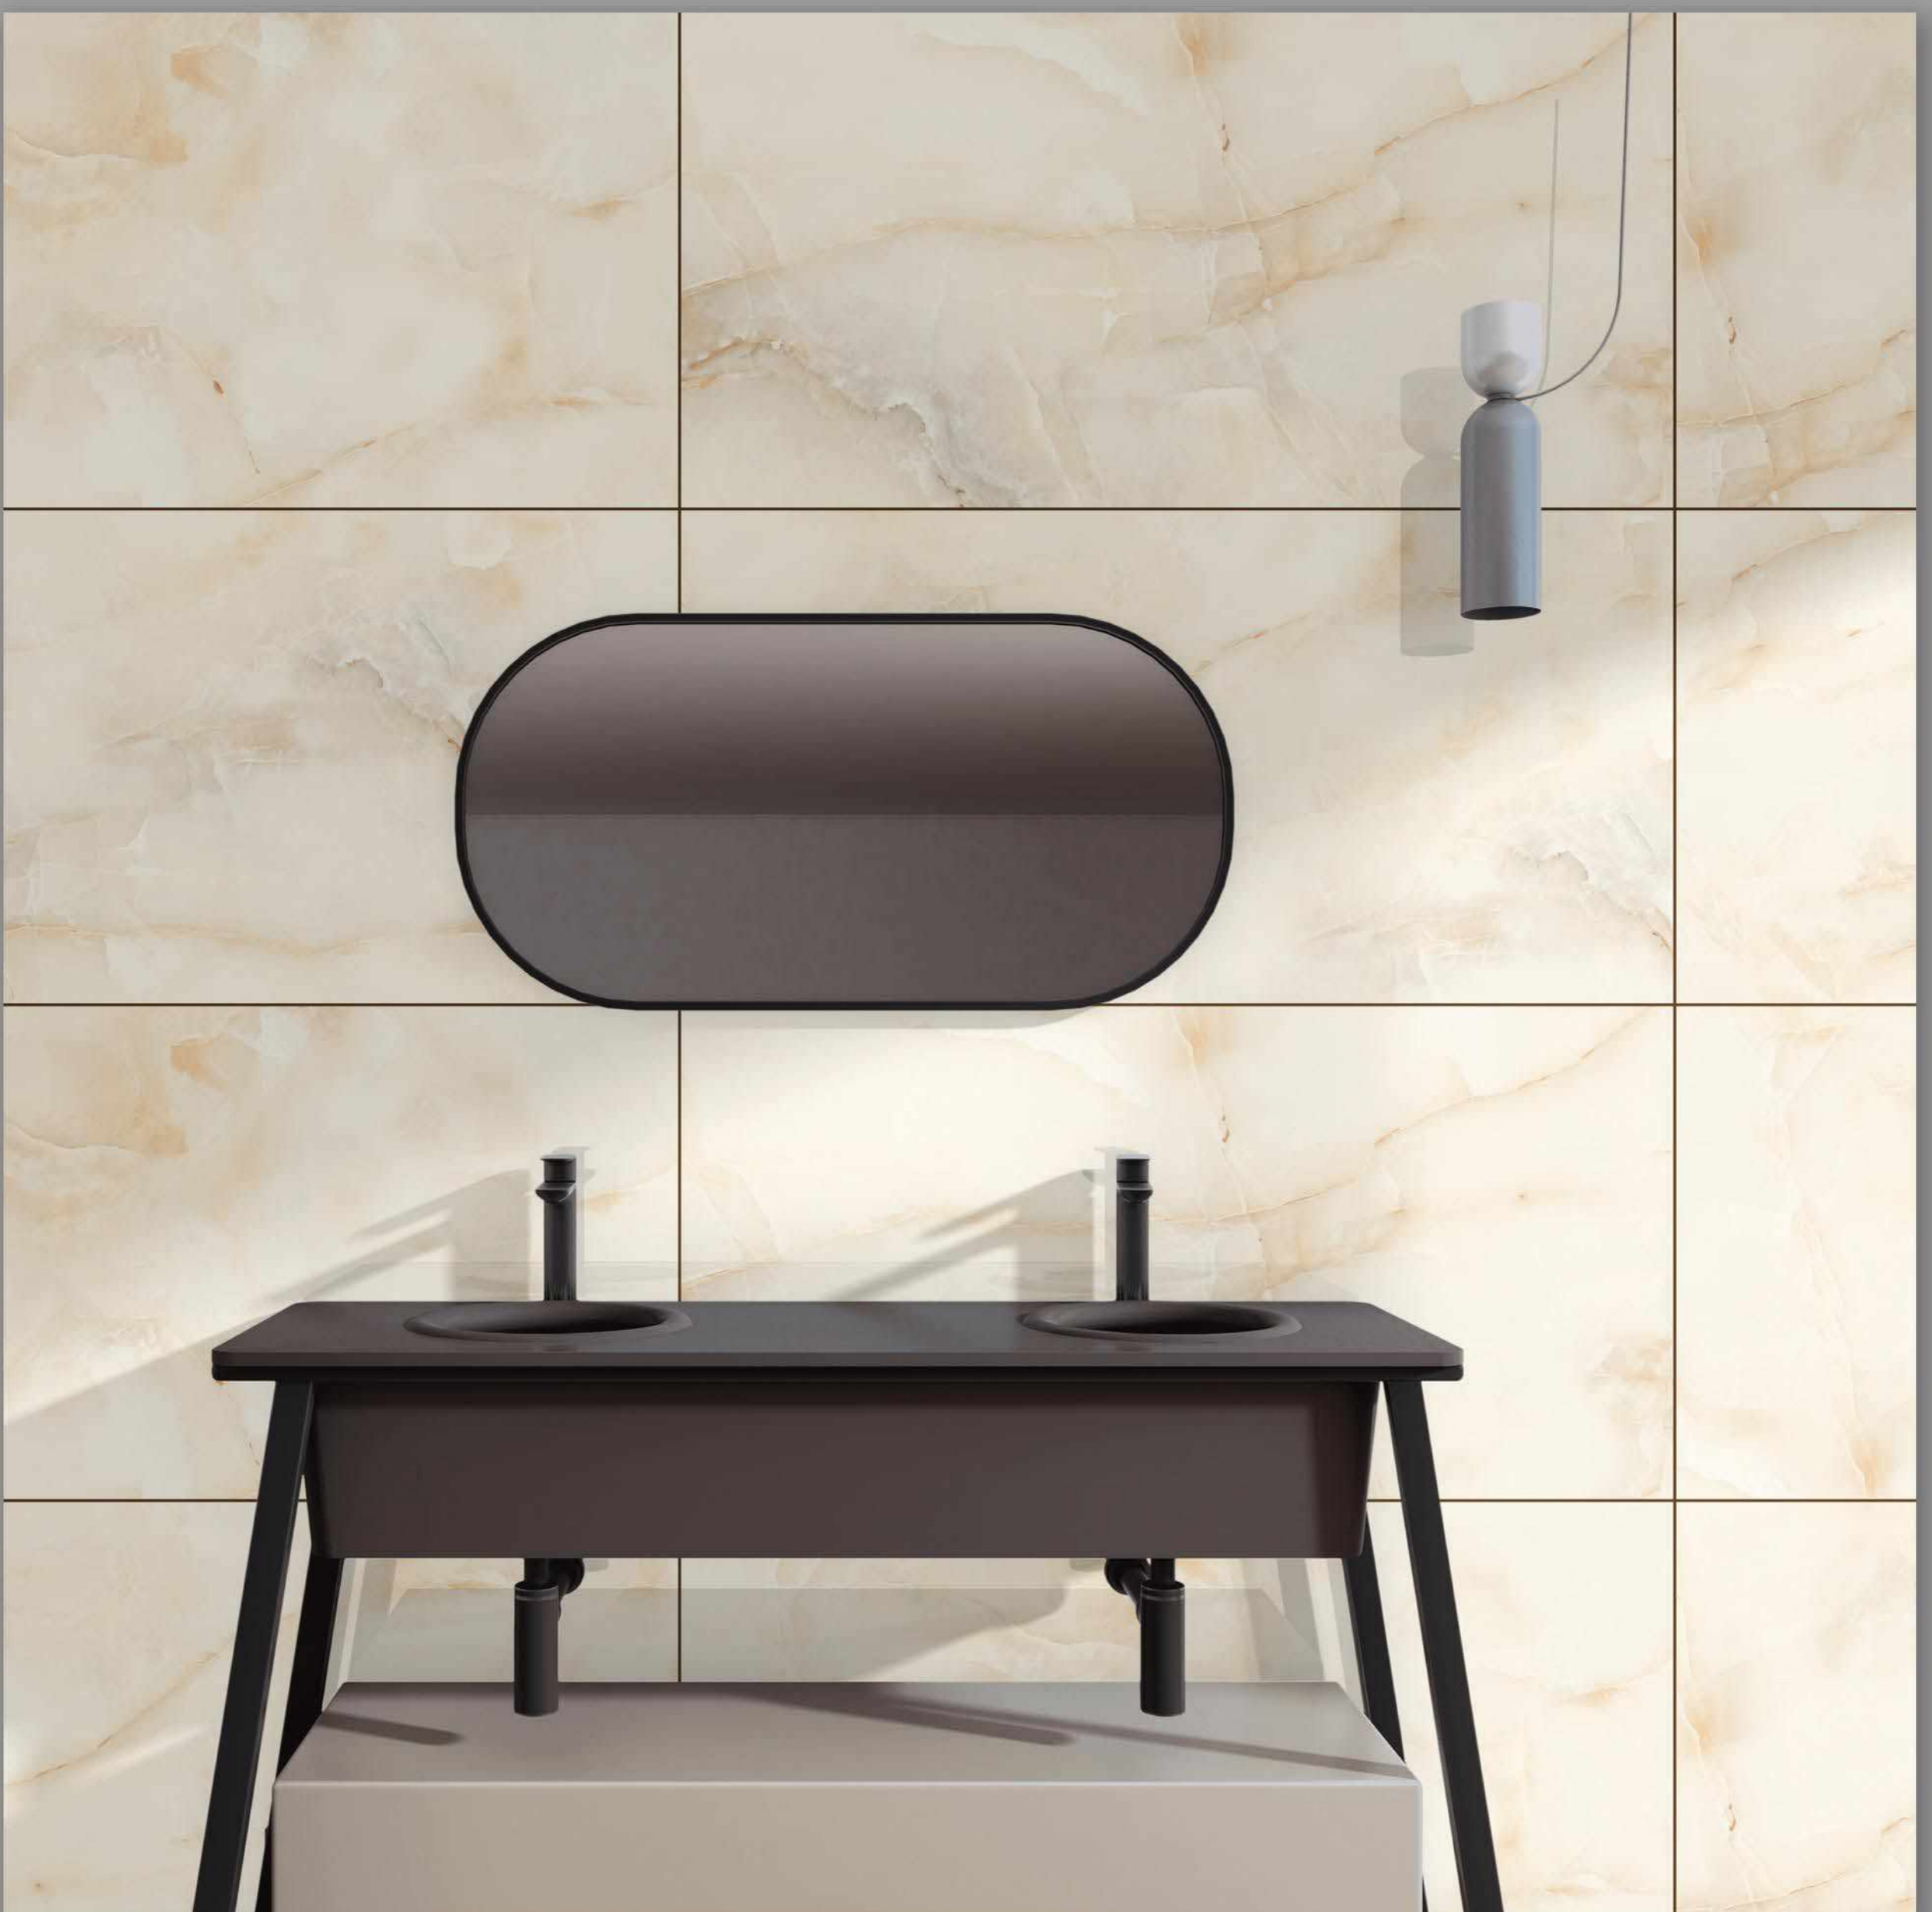

Low Water Absorption

BURA ONYX

FINISH | GLOSSY

RANDOM - 04

Random Designs

0% Zero Maintenance

Eco-Friendly

Low Water Absorption