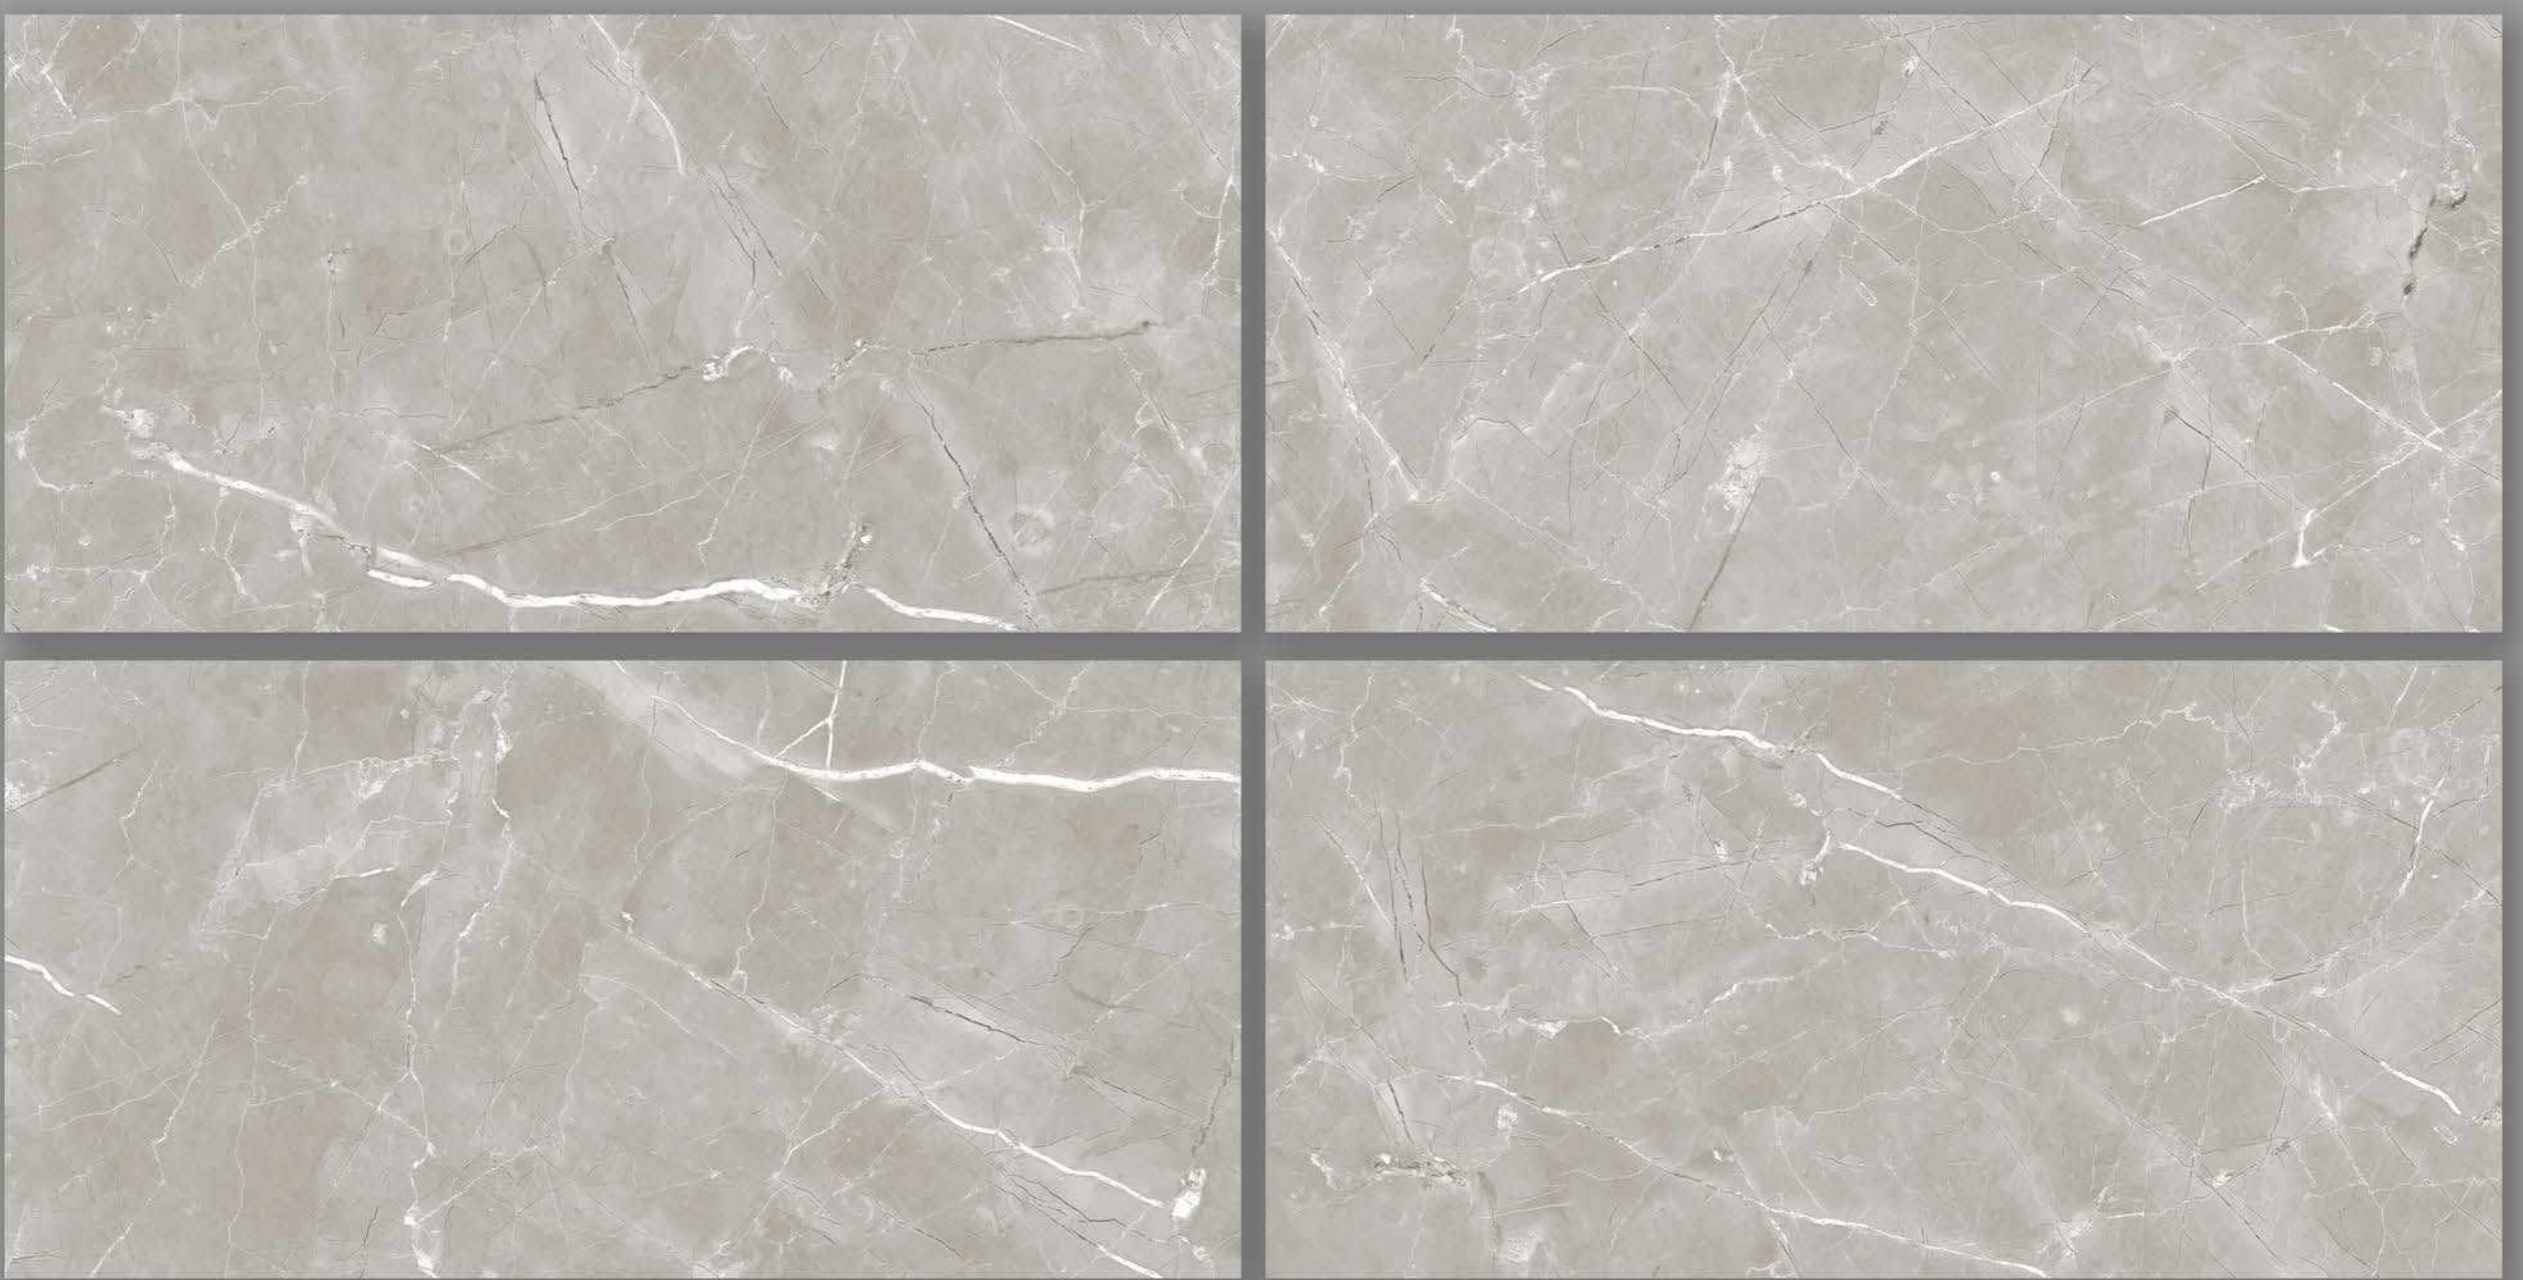

Eco-Friendly

Low Water Absorption

EX-214 MORECO GREY

FINISH | GLOSSY

RANDOM - 04

Random Designs

0% Zero Maintenance

Eco-Friendly