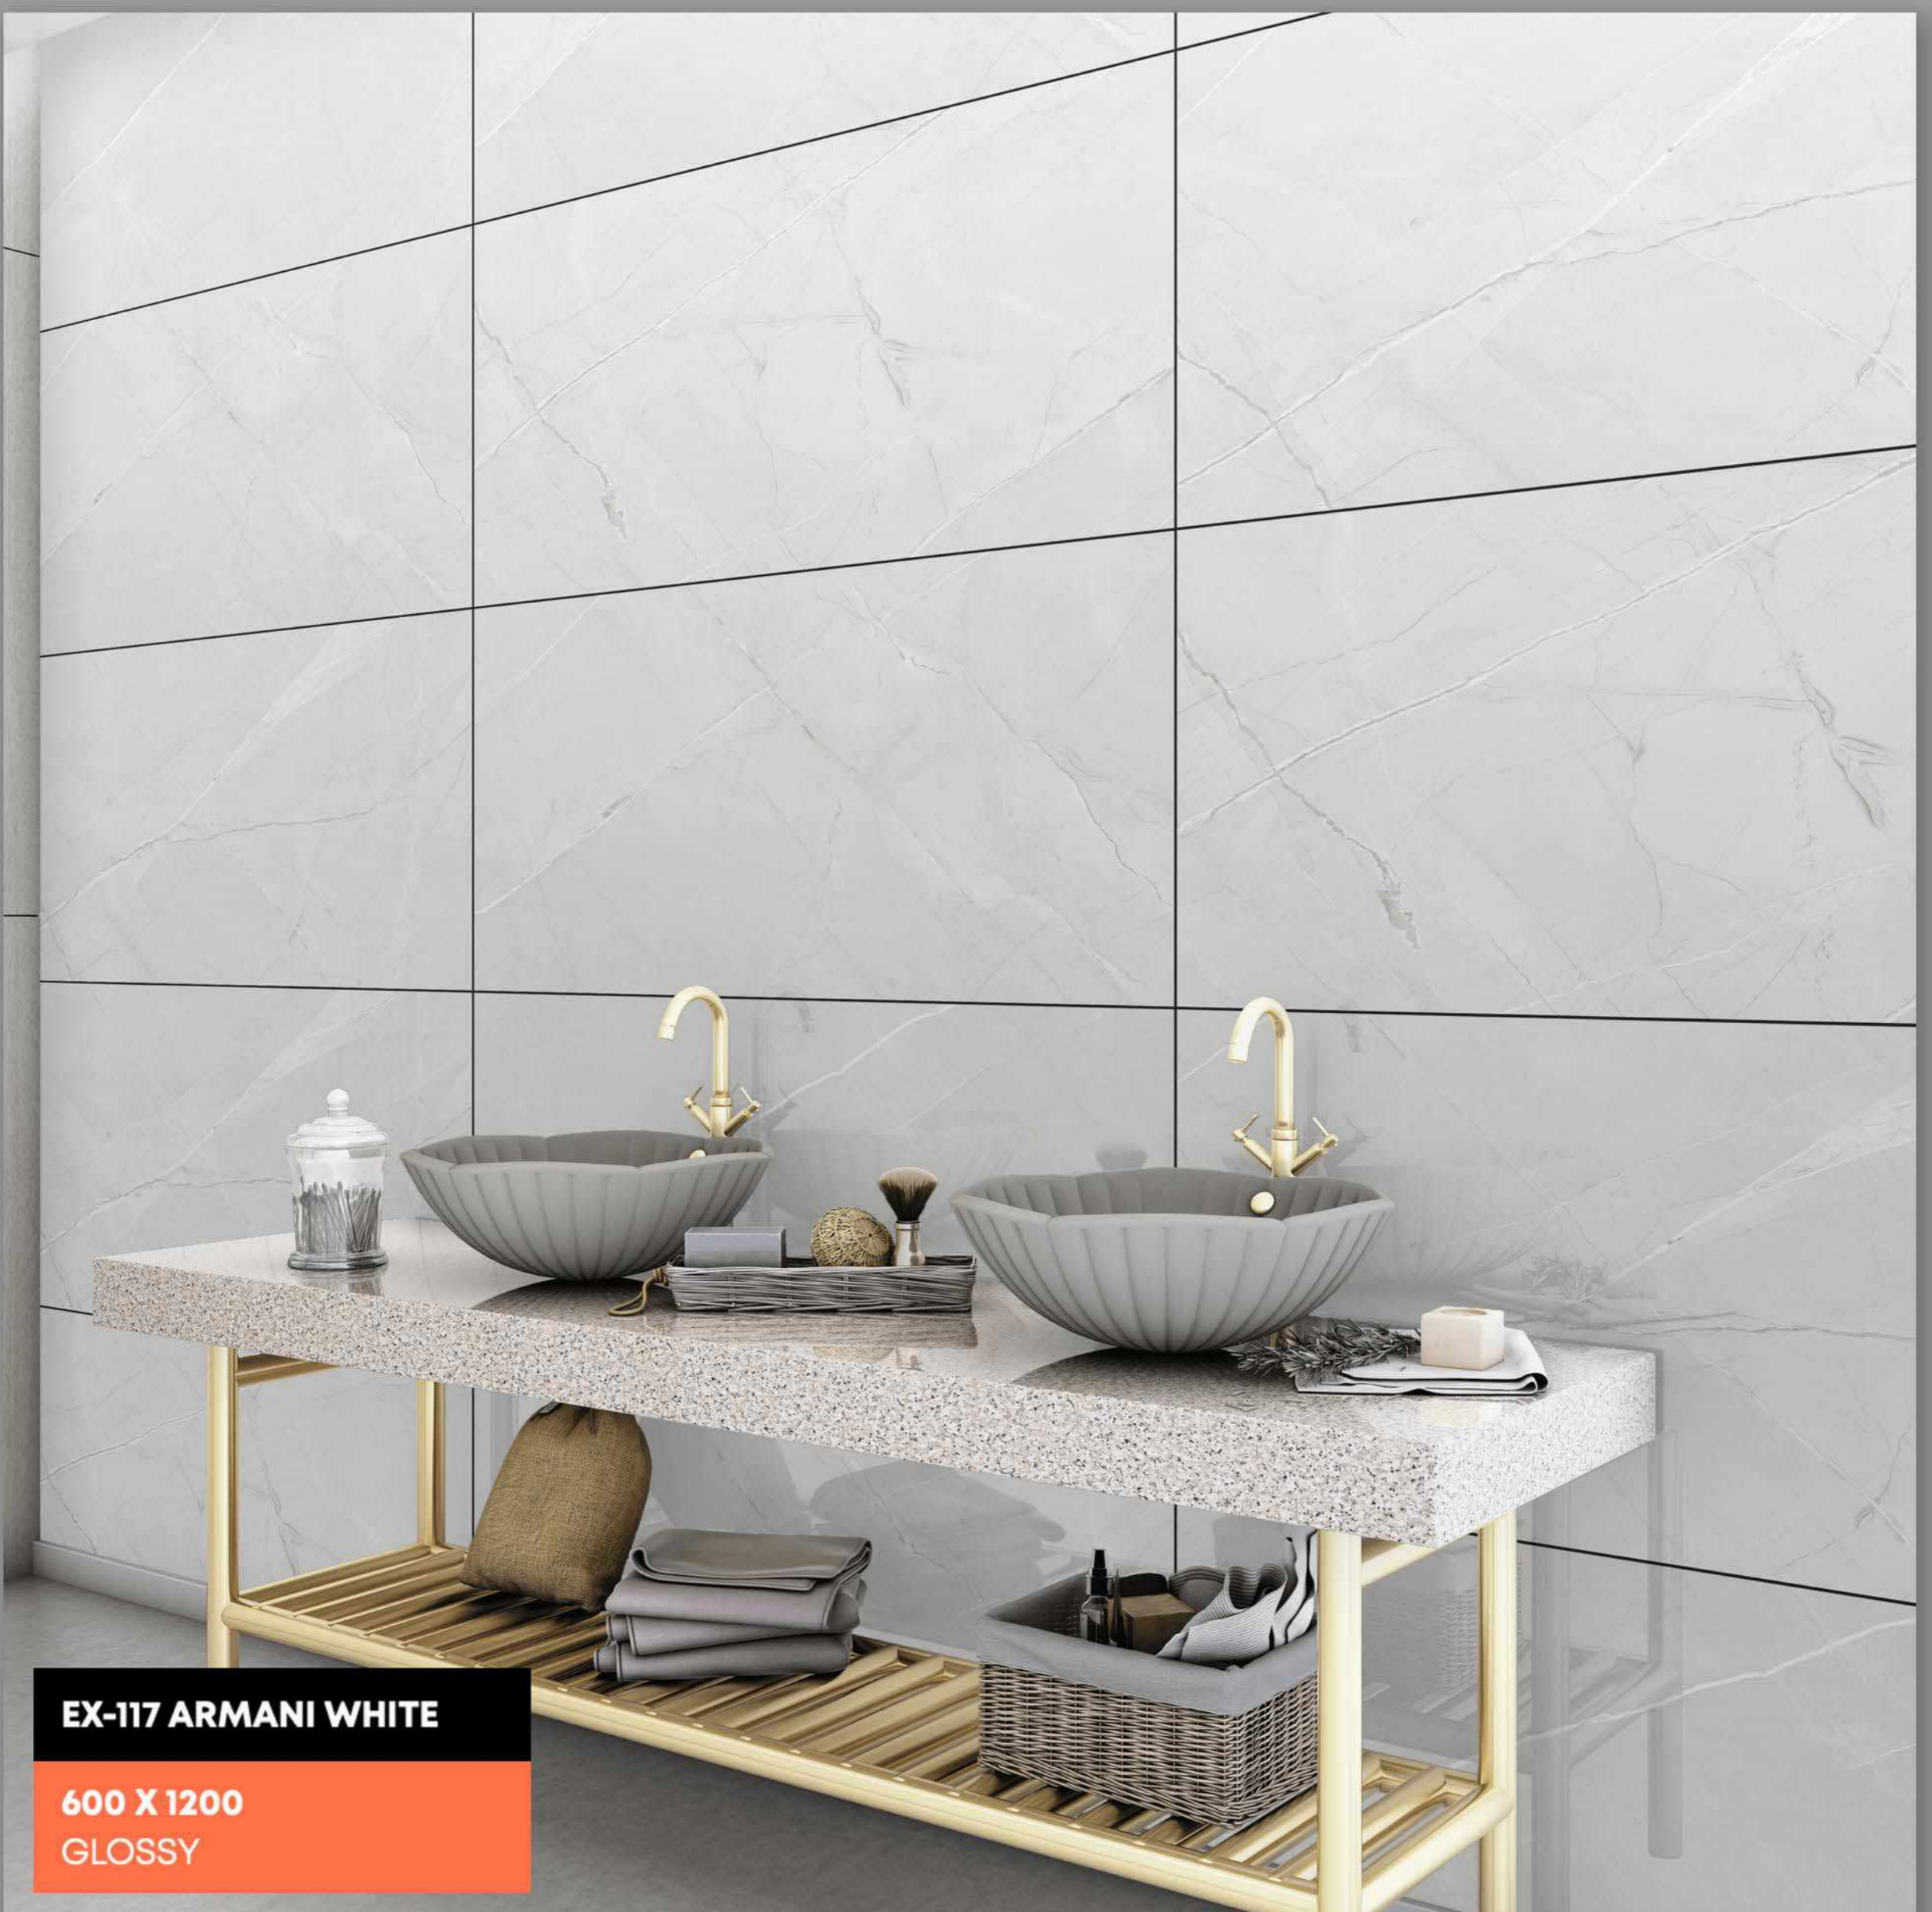

EX-117 ARMANI WHITE

600 X 1200
GLOSSY