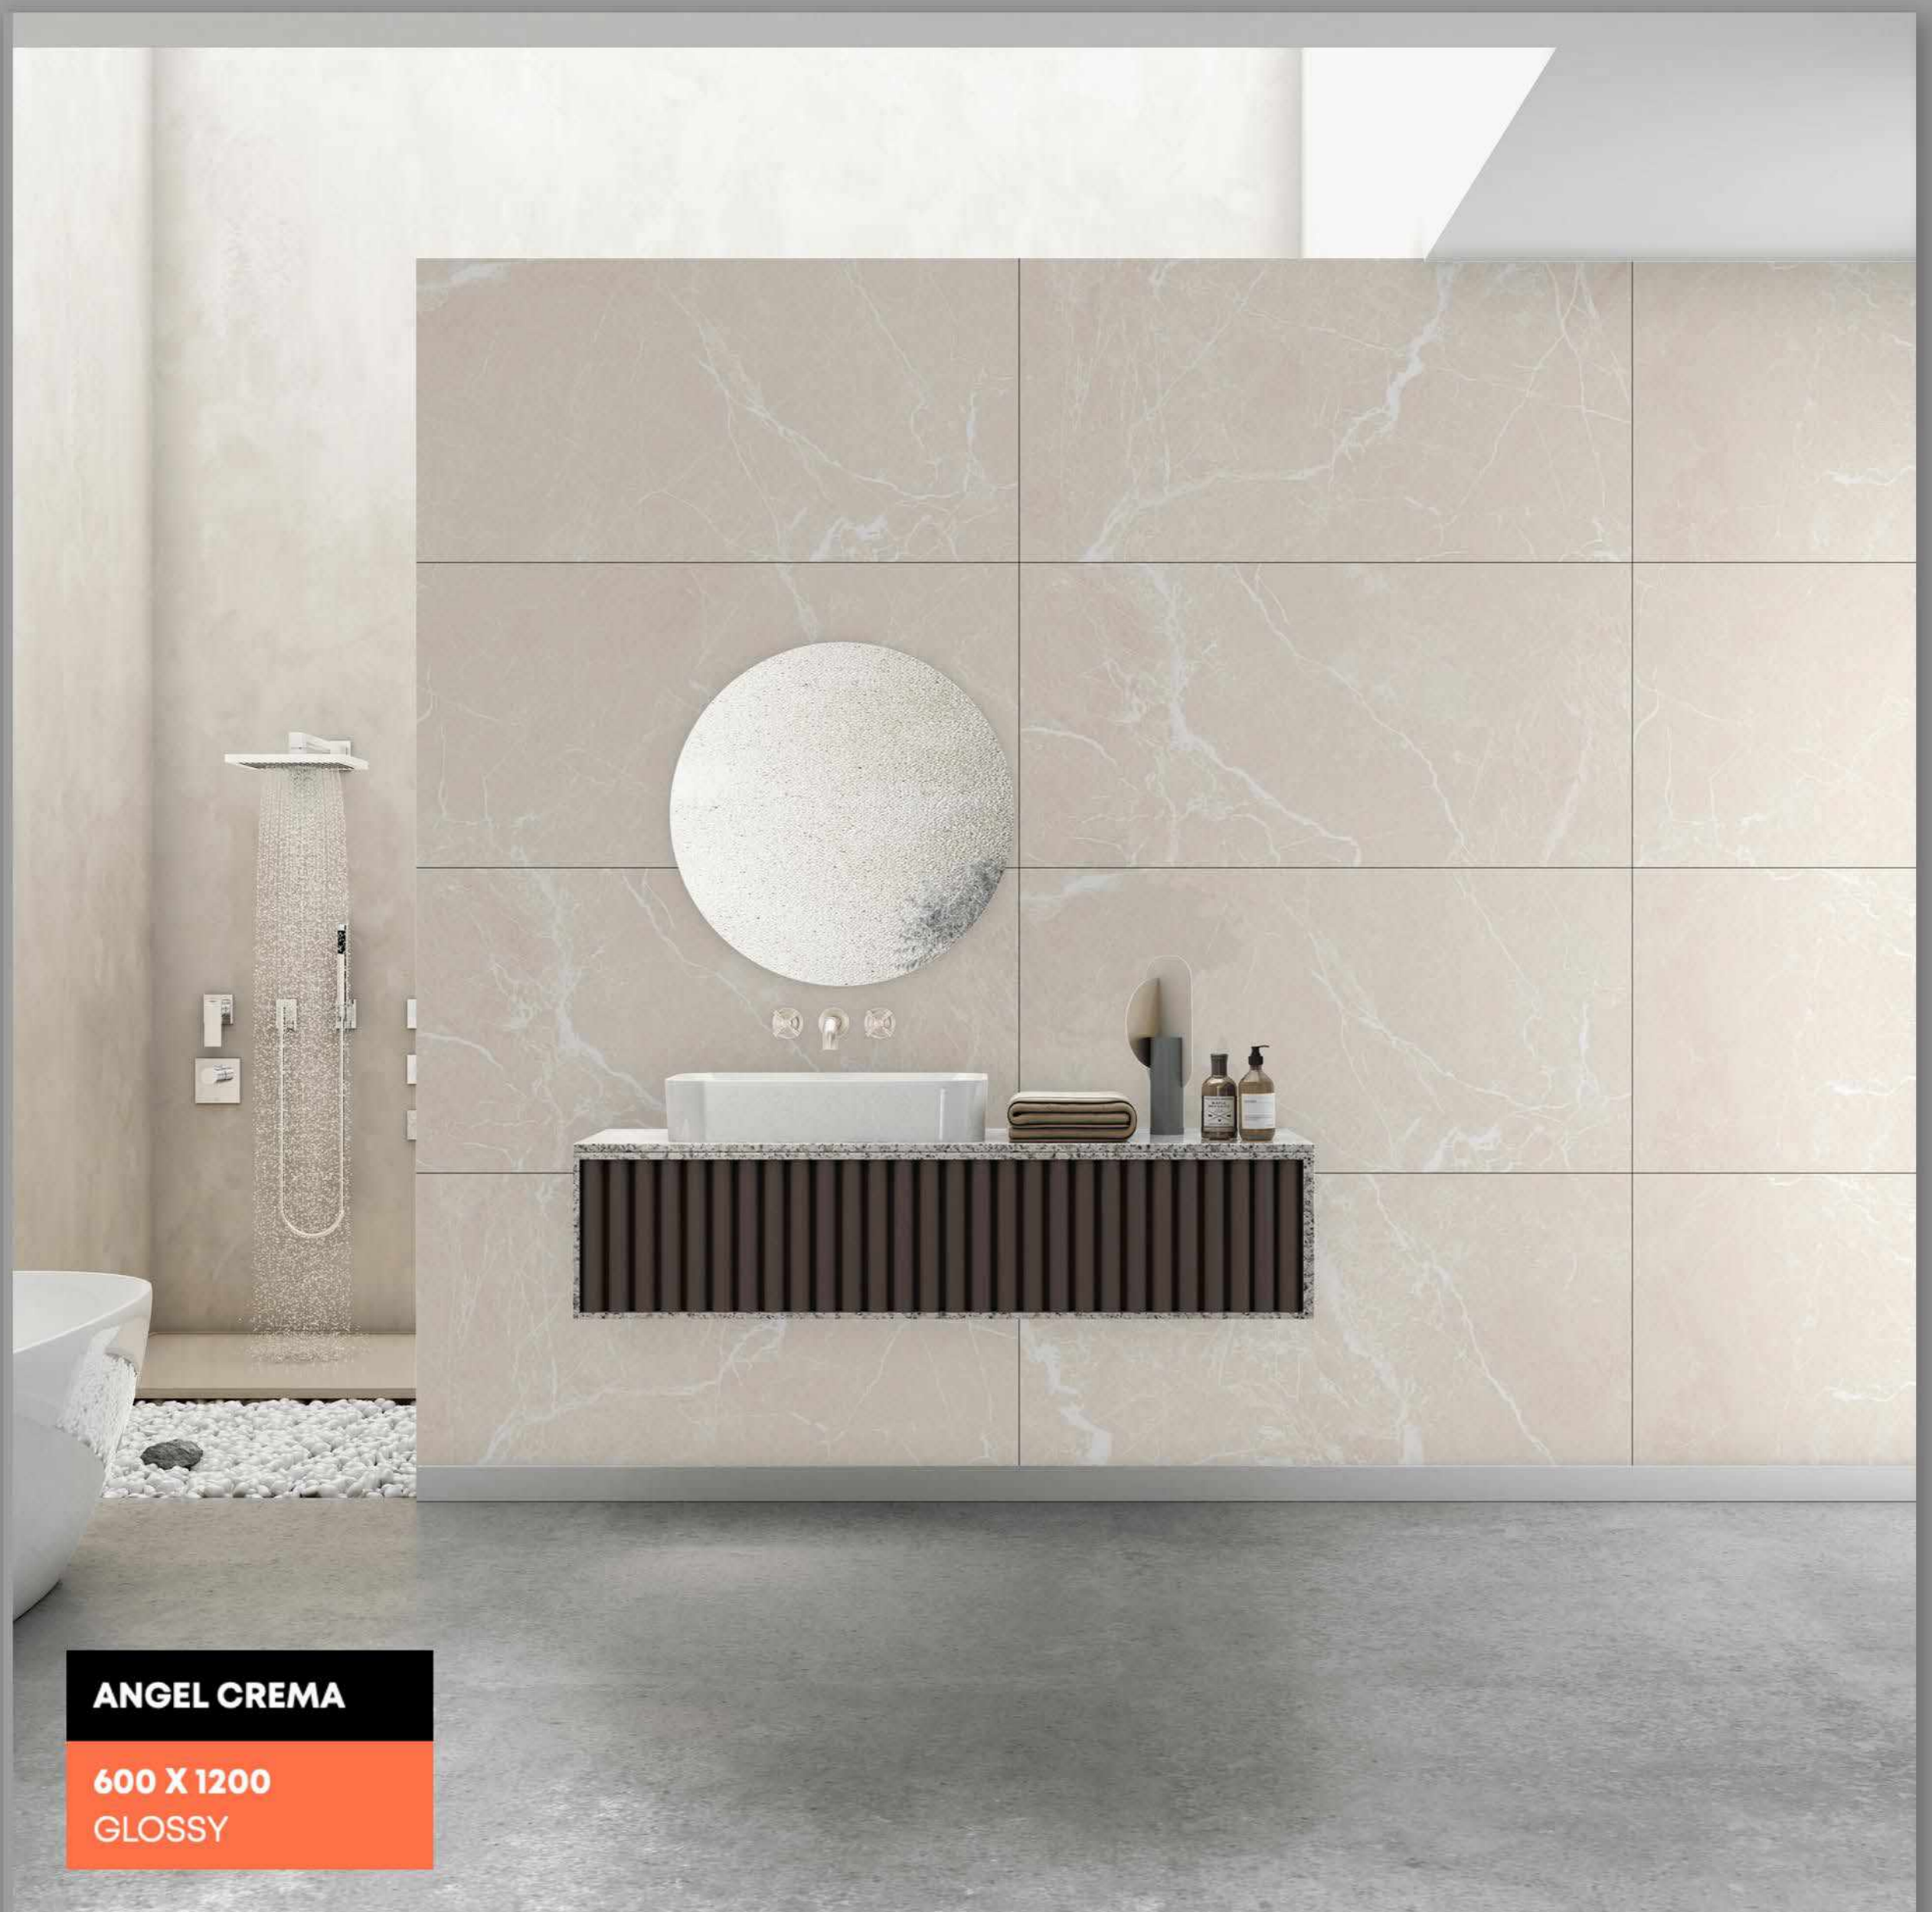

Eco-Friendly

Low Water Absorption

ANGEL CREMA

FINISH | GLOSSY

RANDOM - 06

ANGEL CREMA

600 X 1200
GLOSSY

Random Designs