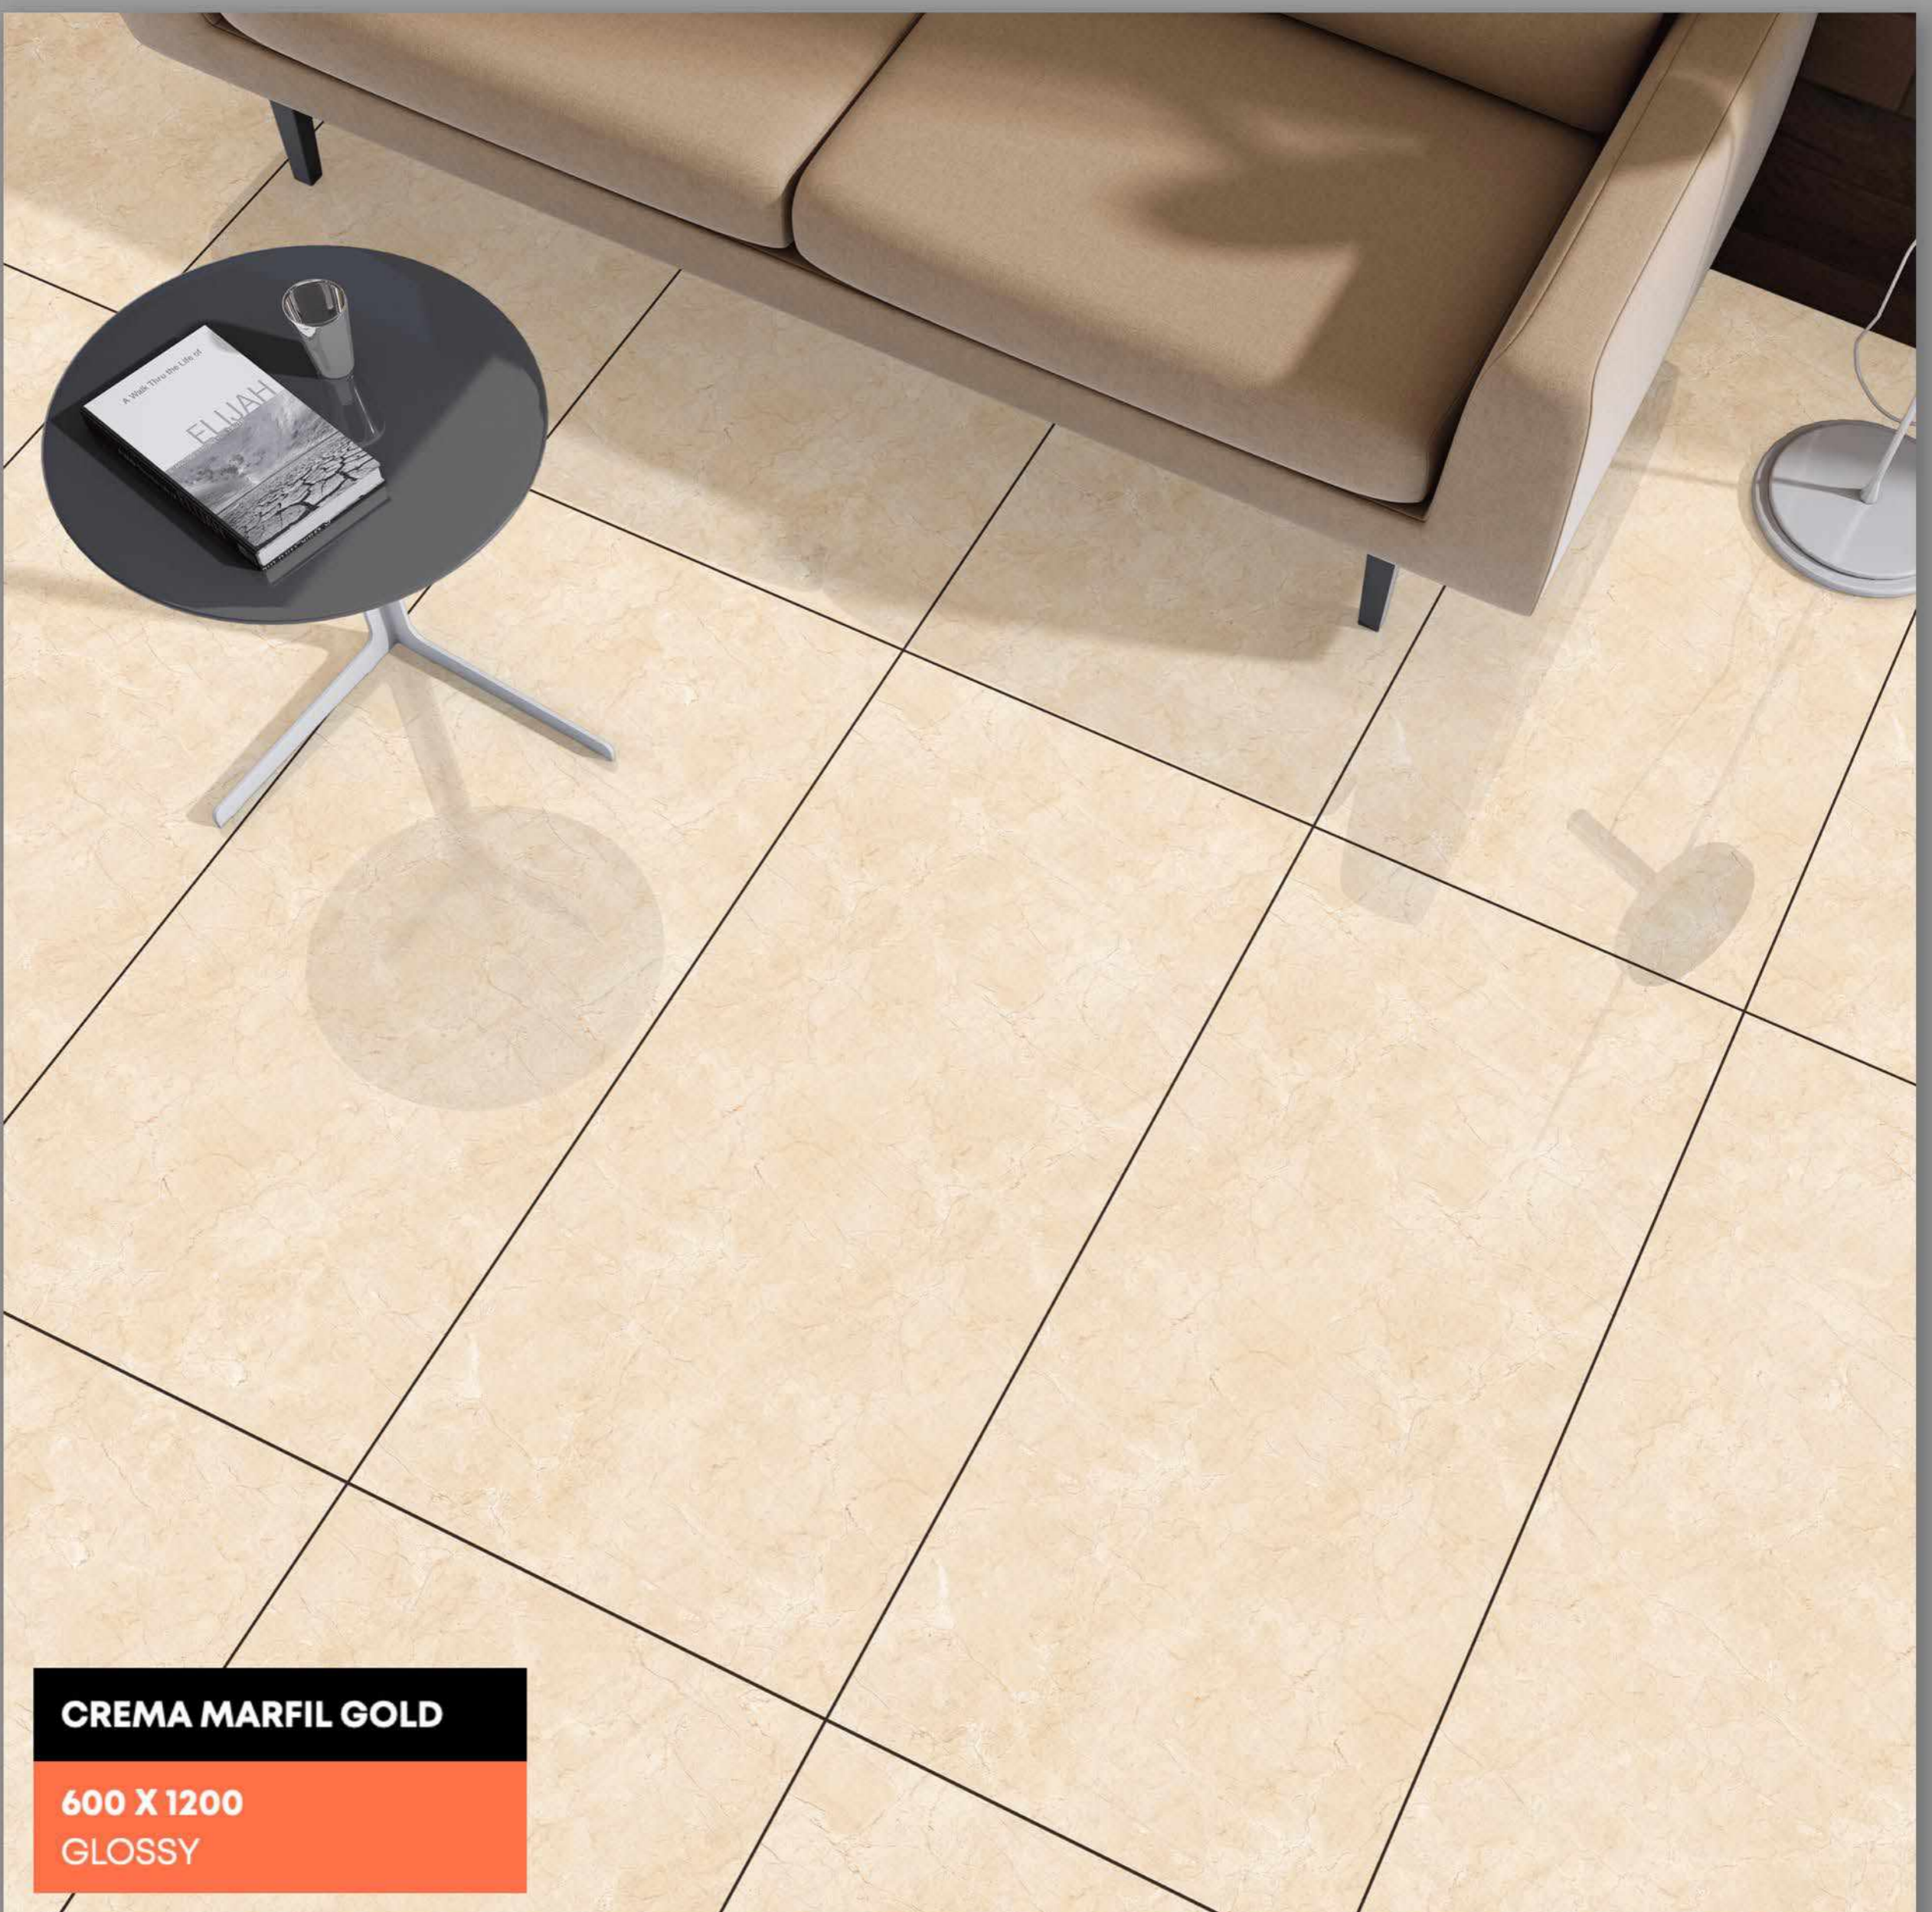

CREMA MARFIL GOLD

600 X 1200
GLOSSY