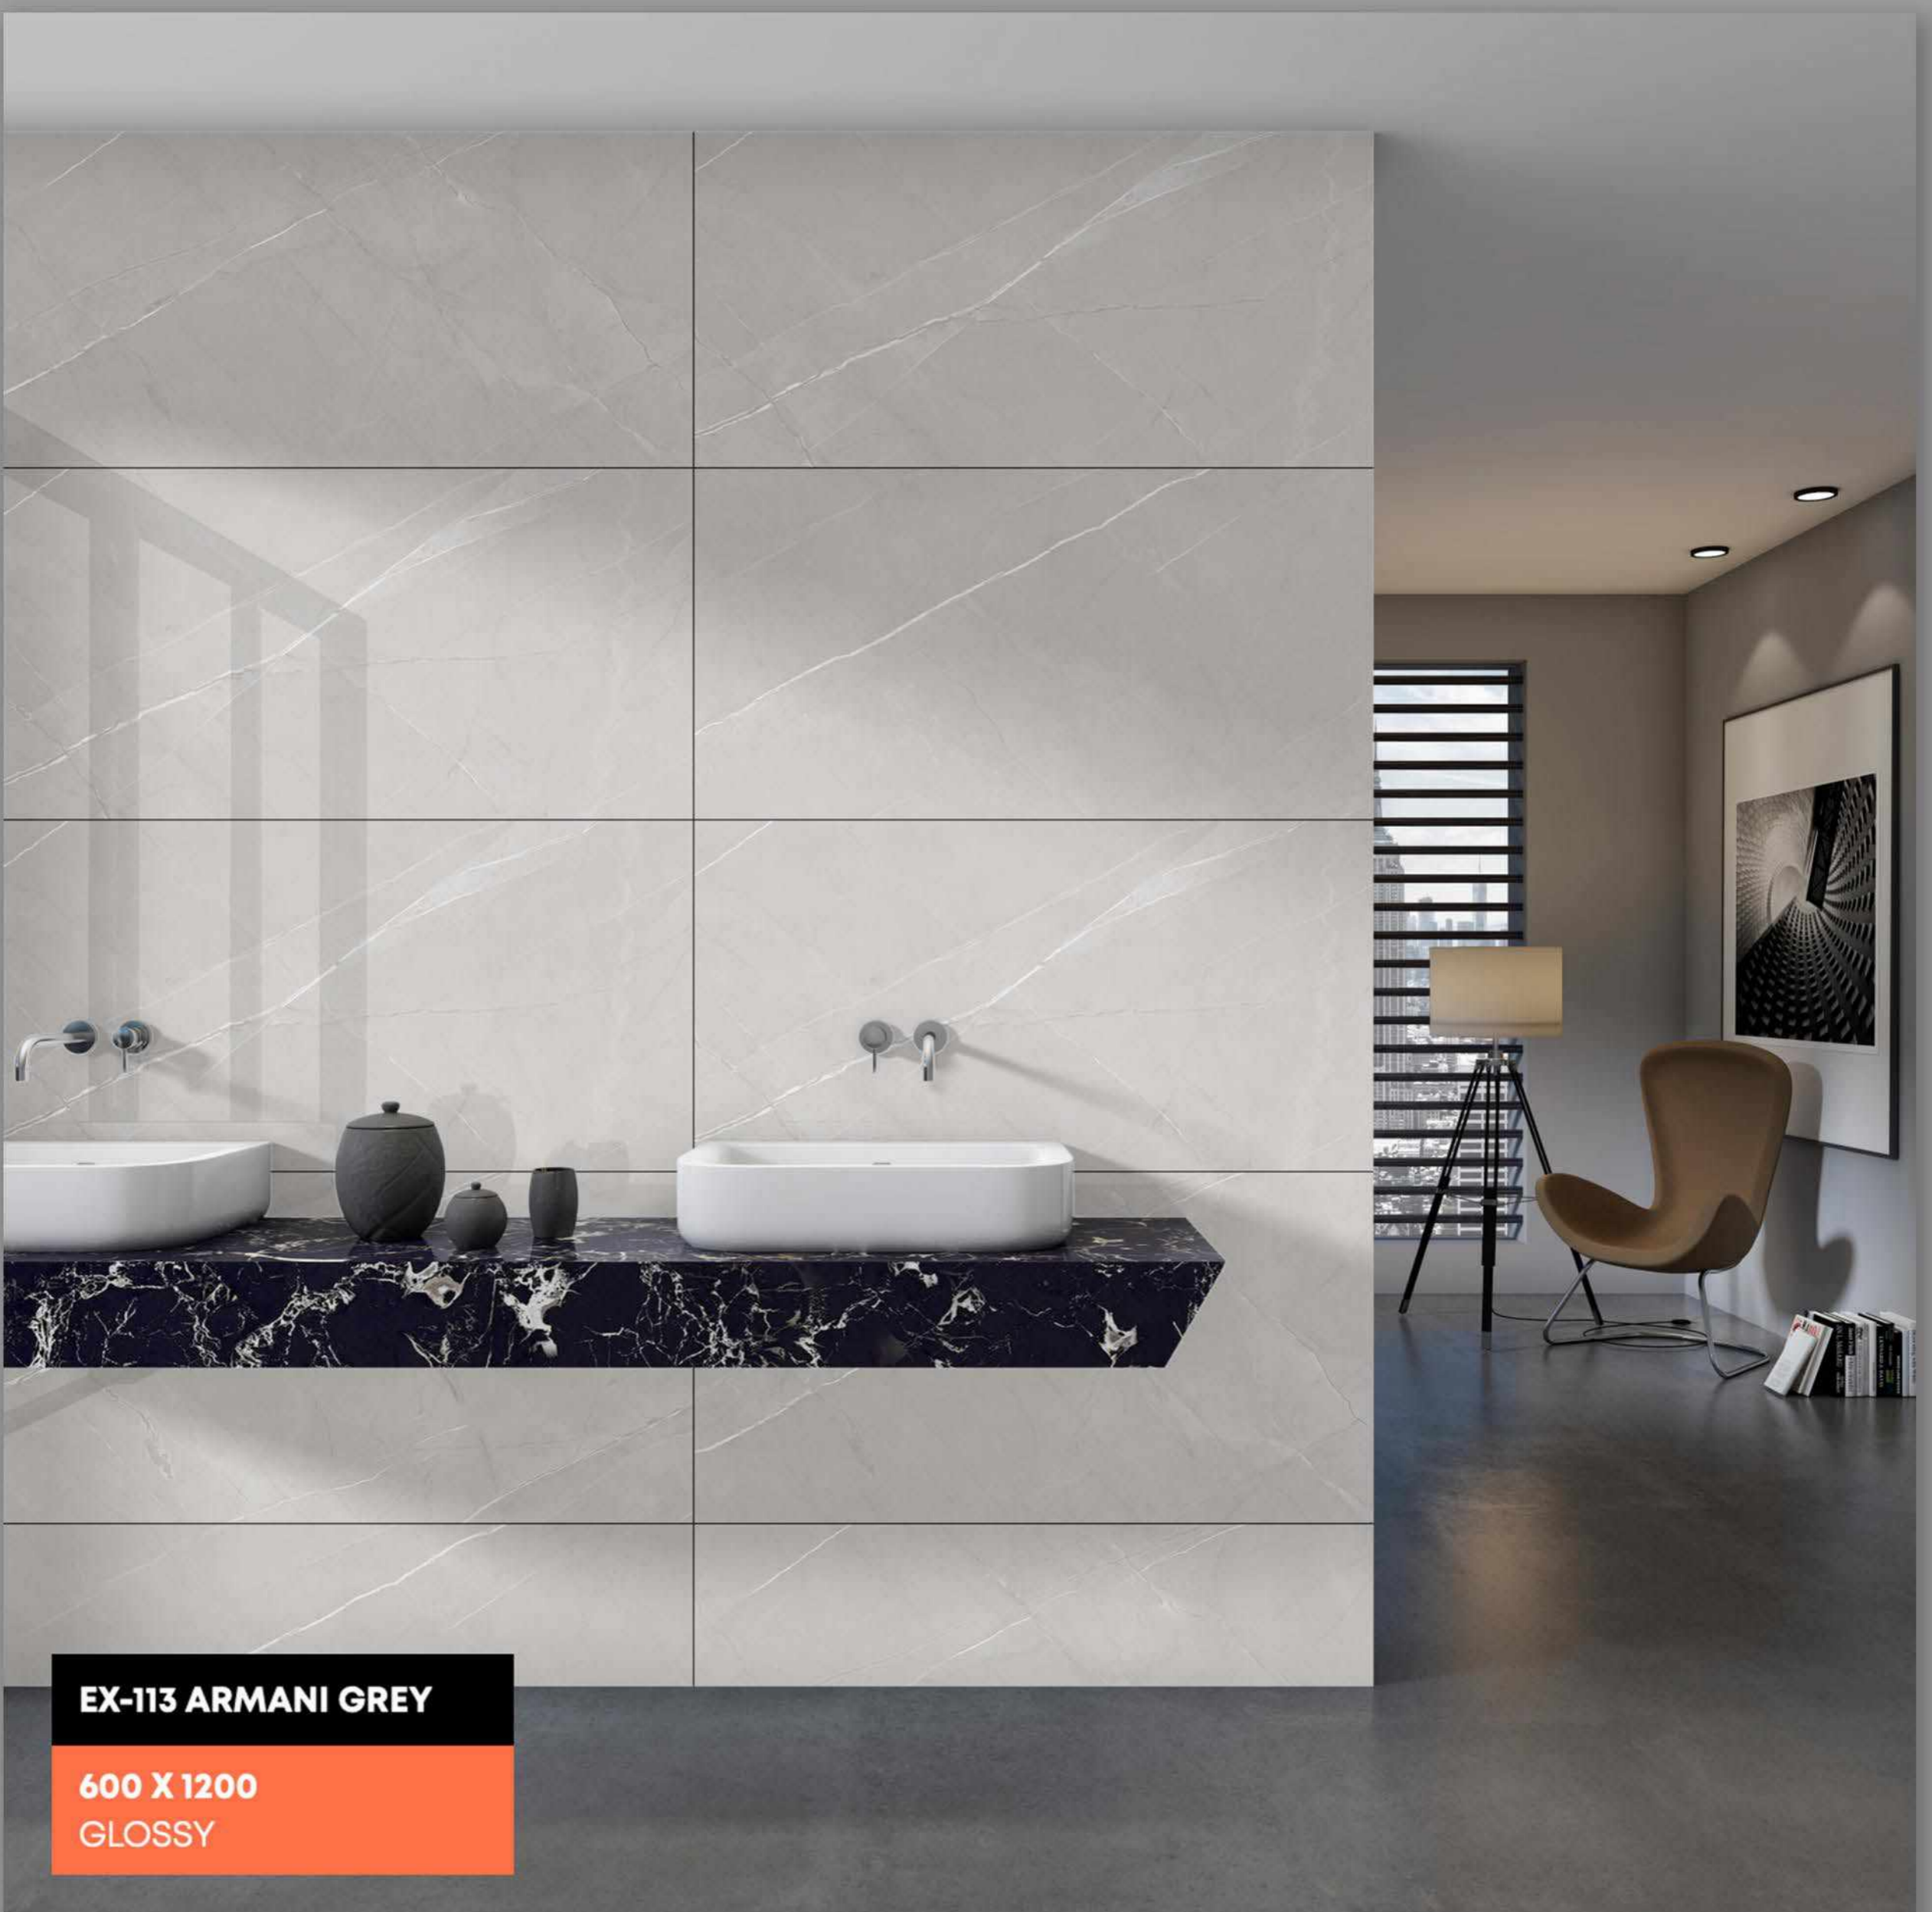

EX-113 ARMANI GREY

600 X 1200
GLOSSY