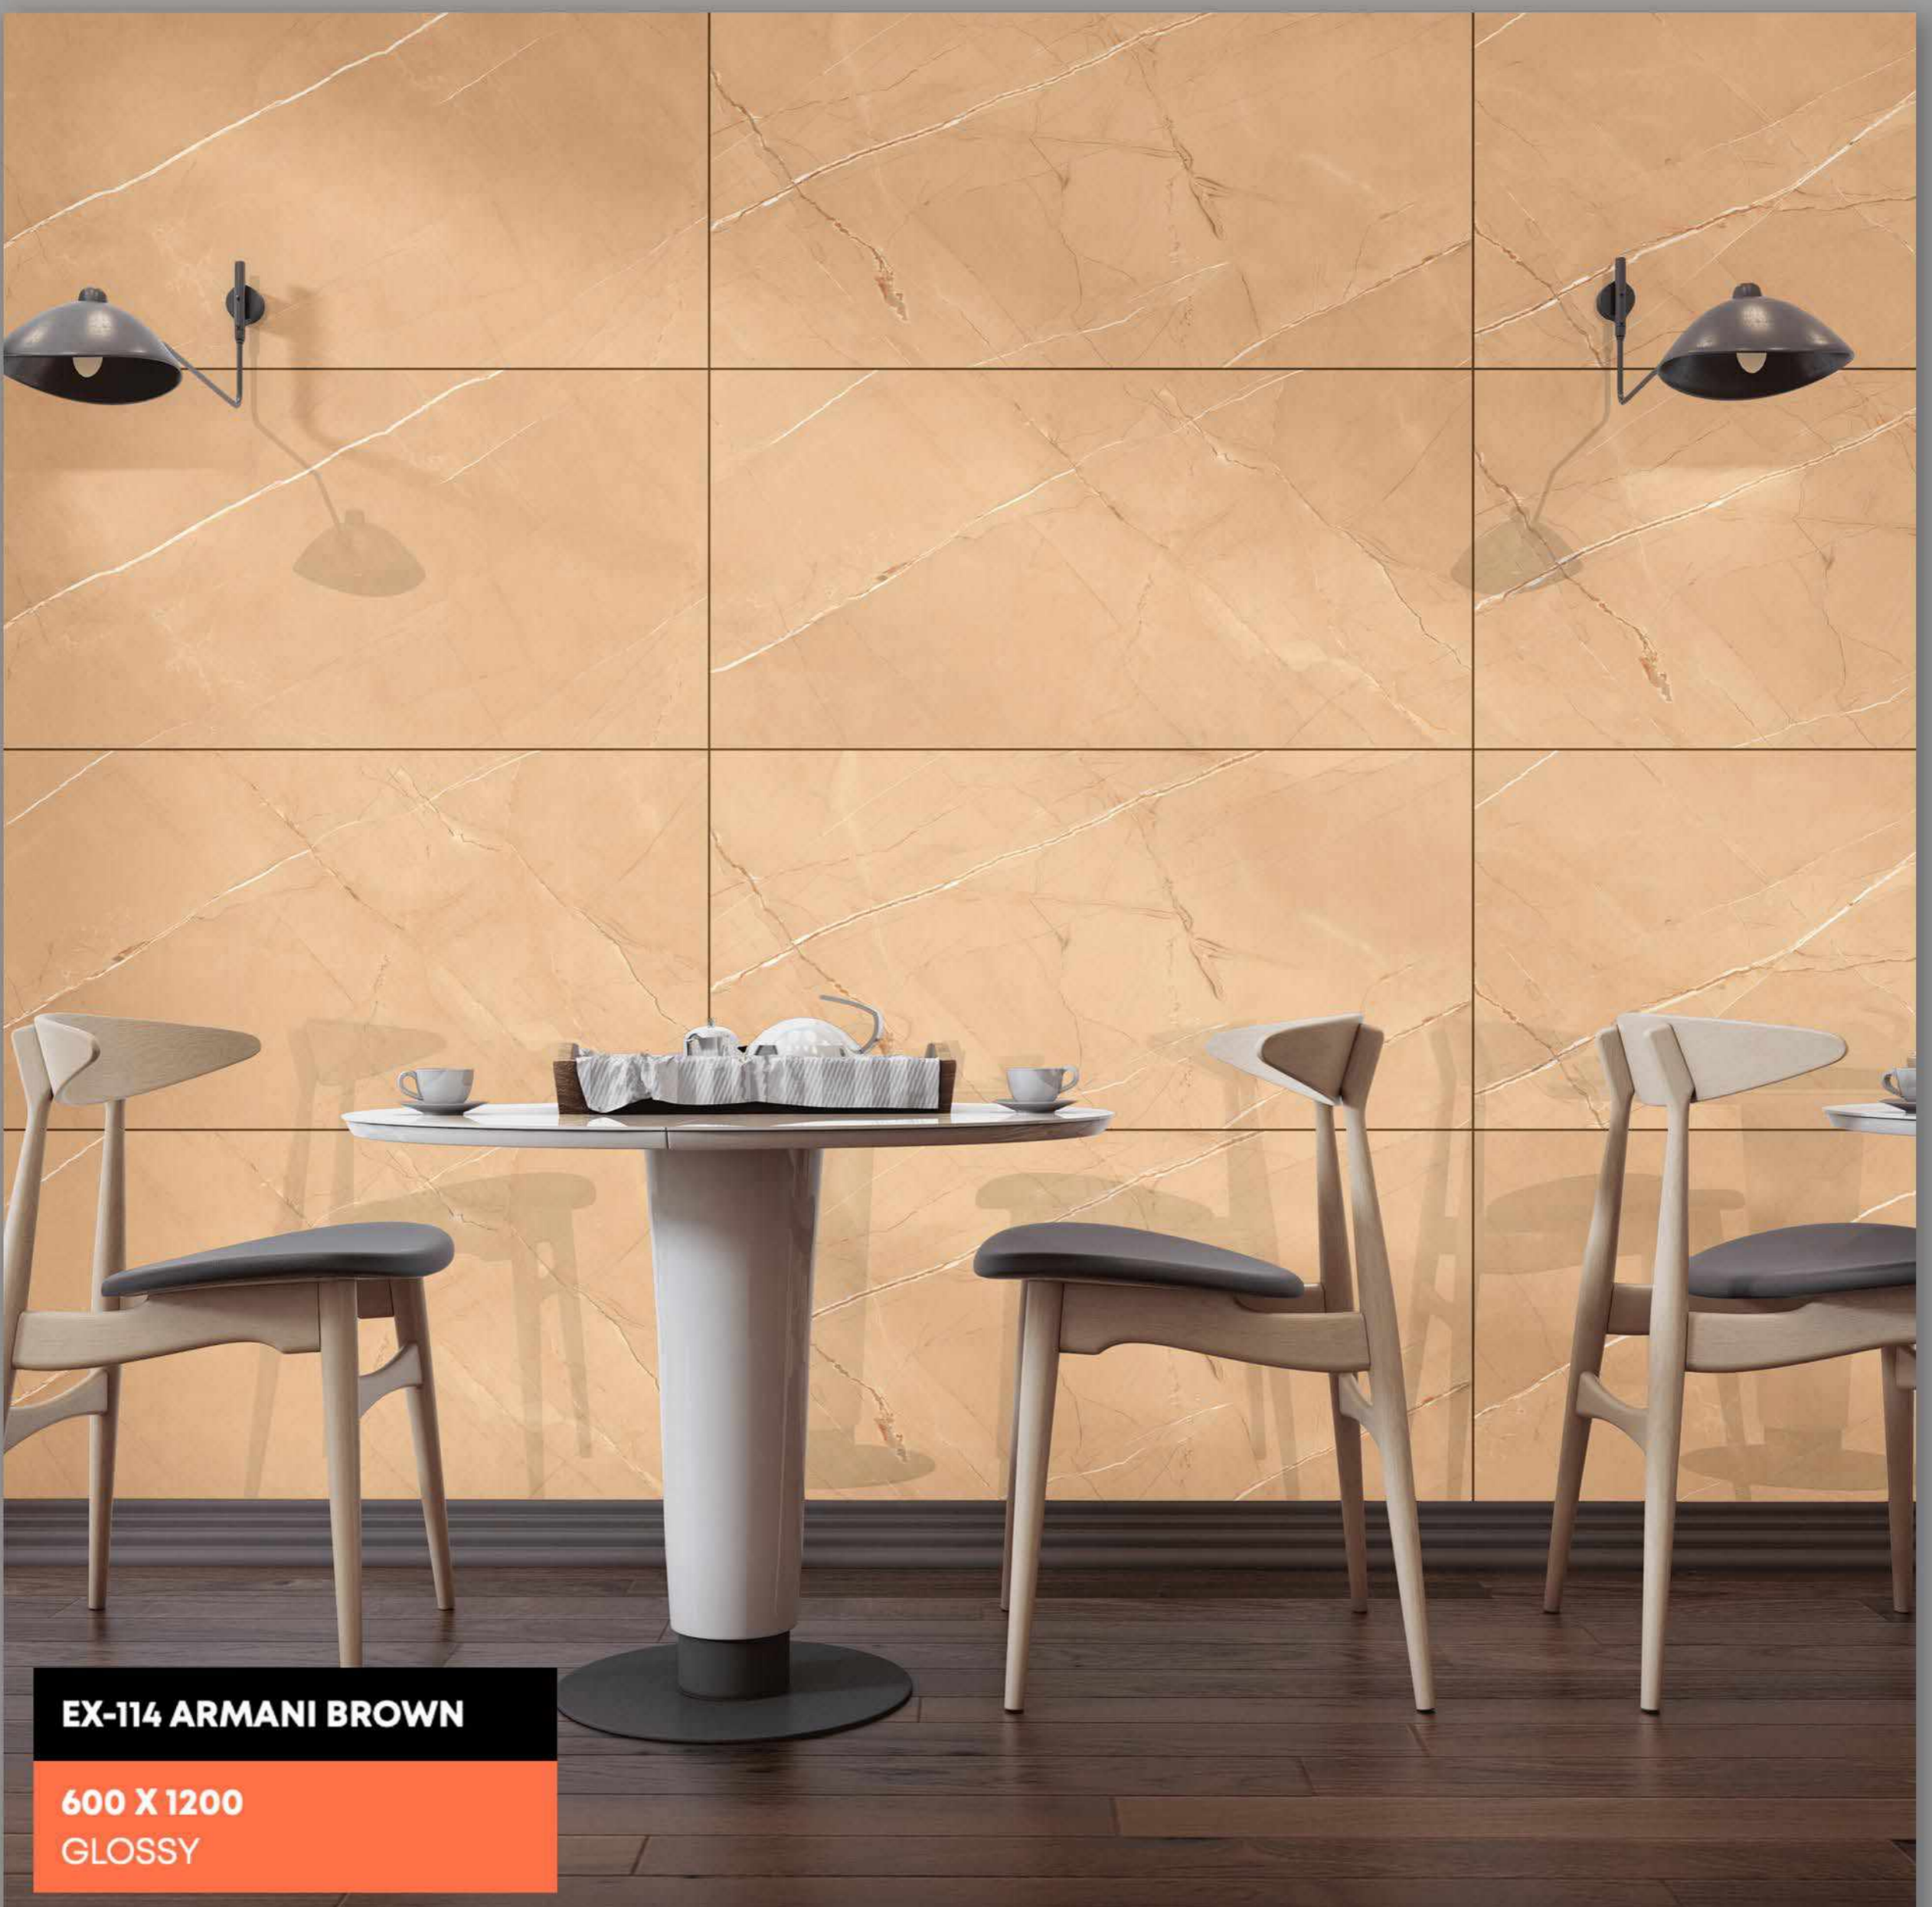

EX-114 ARMANI BROWN

600 X 1200
GLOSSY