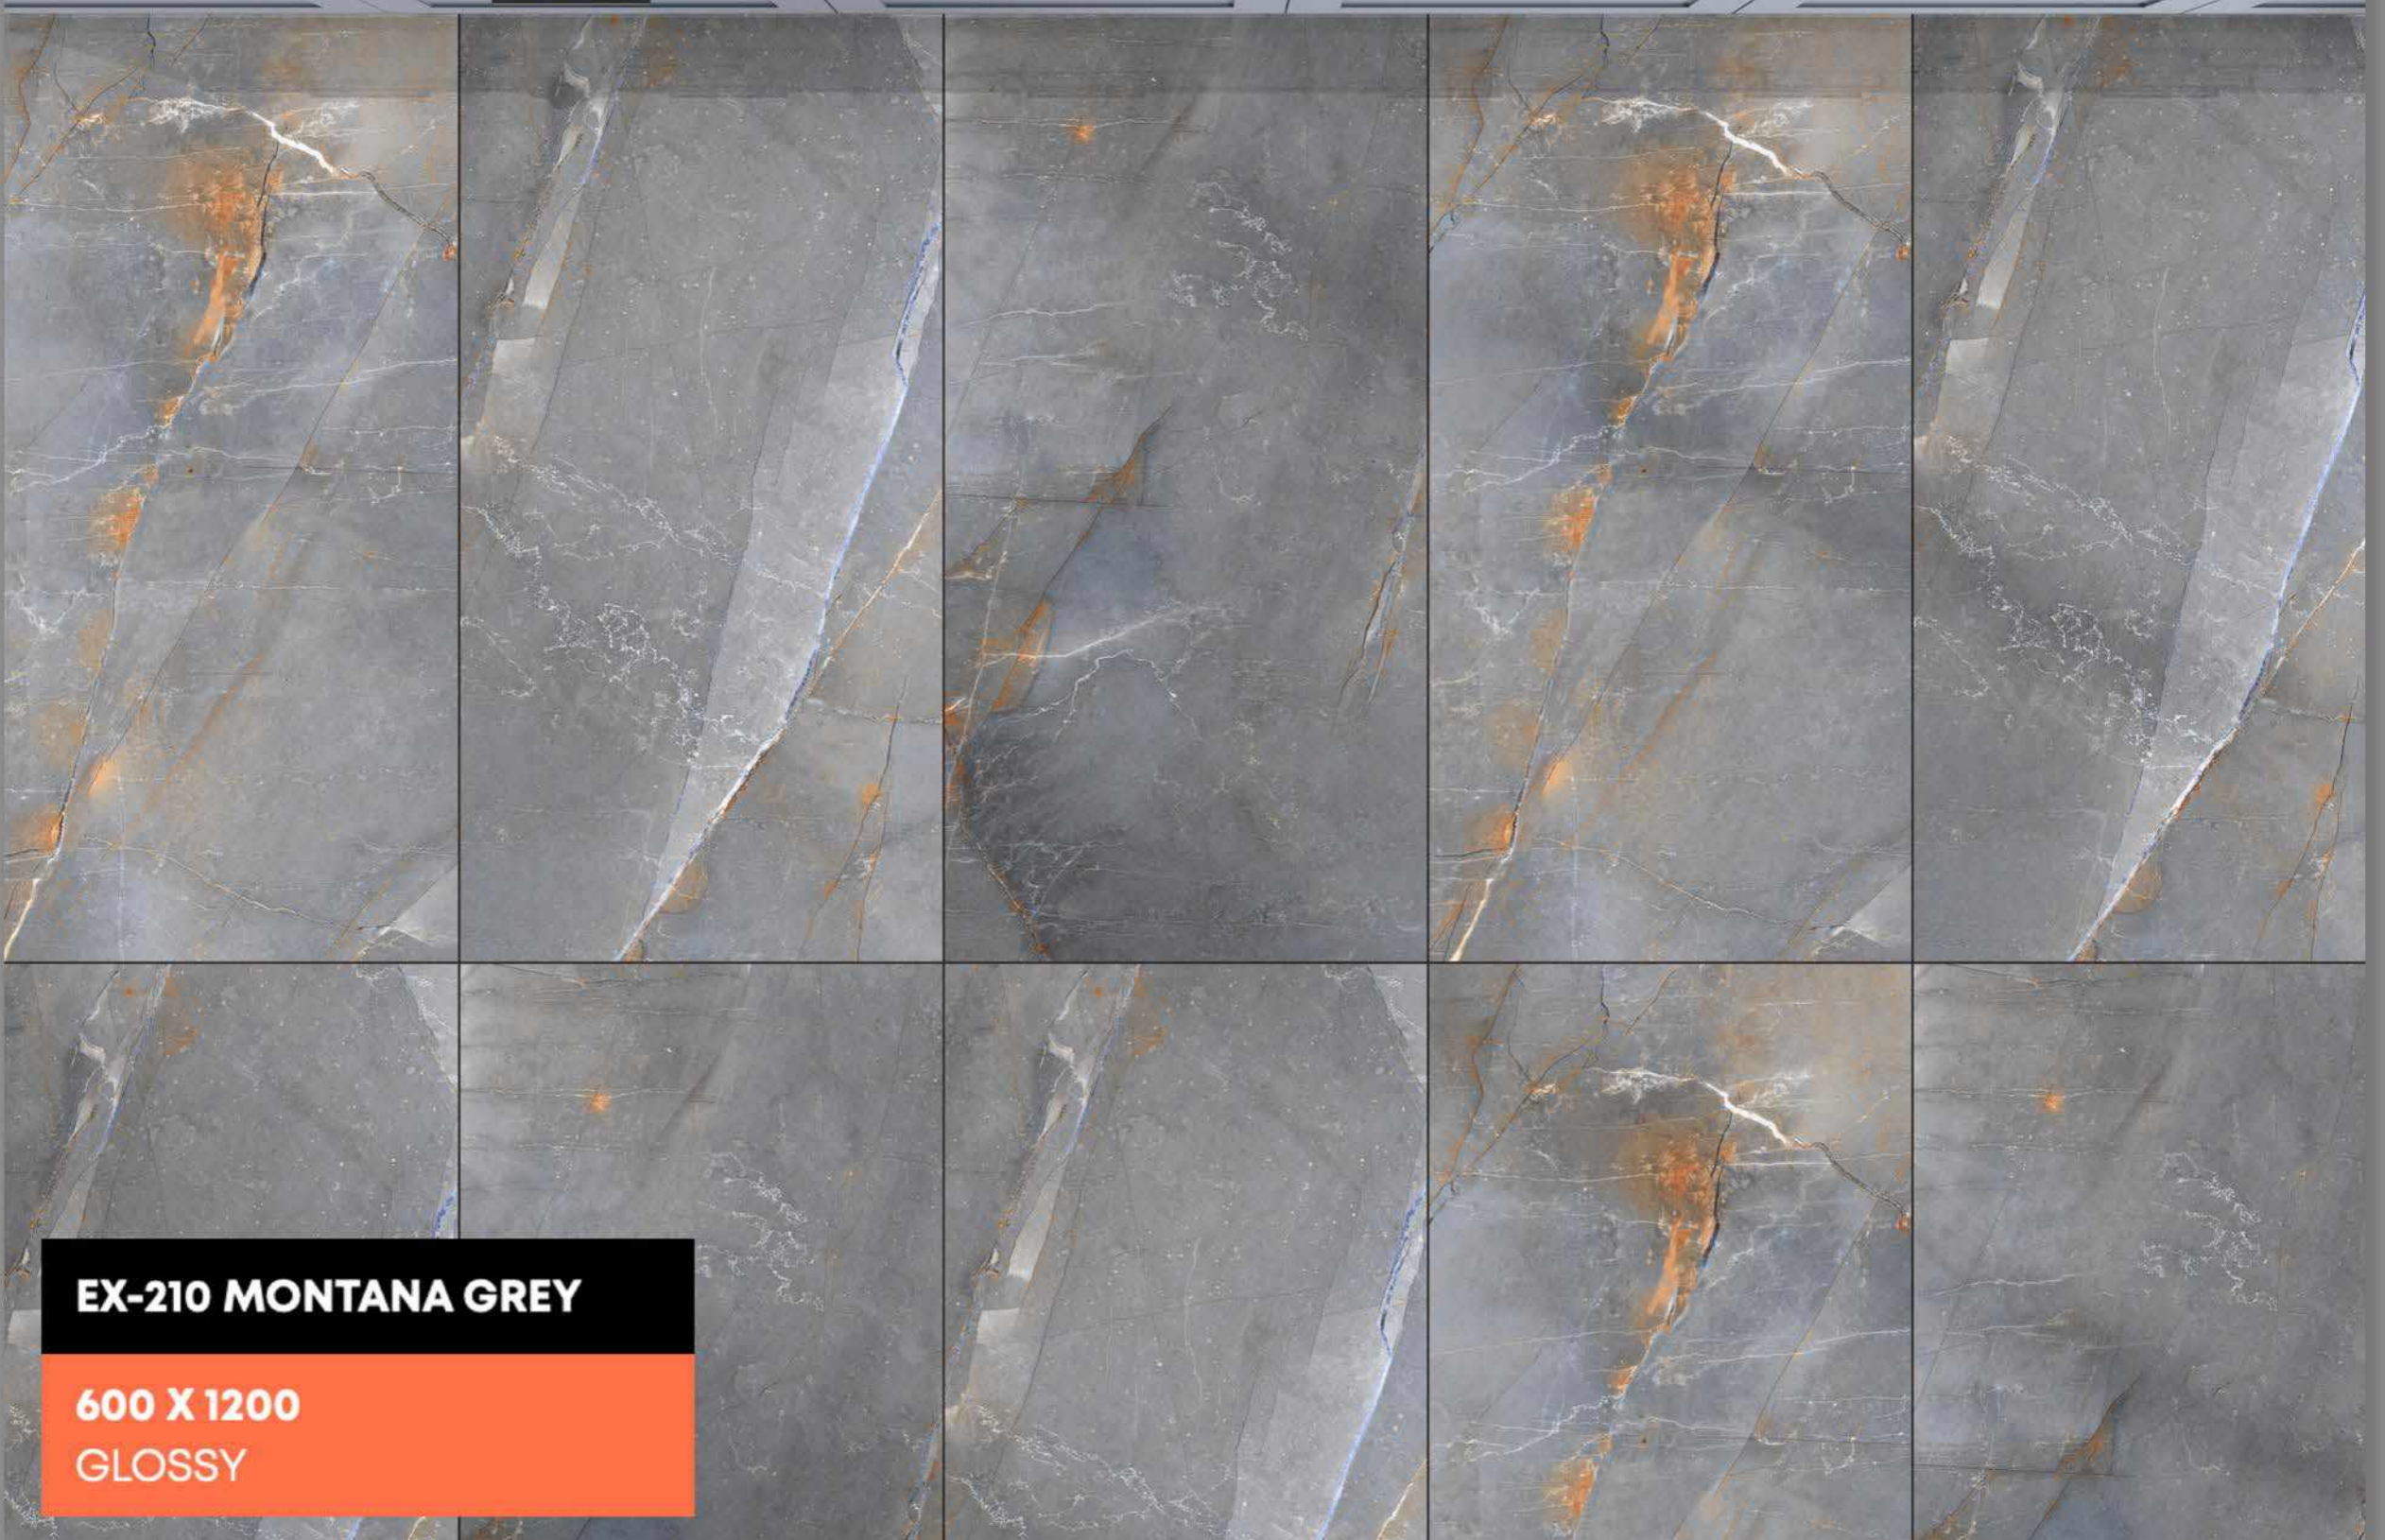

EX-210 MONTANA GREY

600 X 1200
GLOSSY