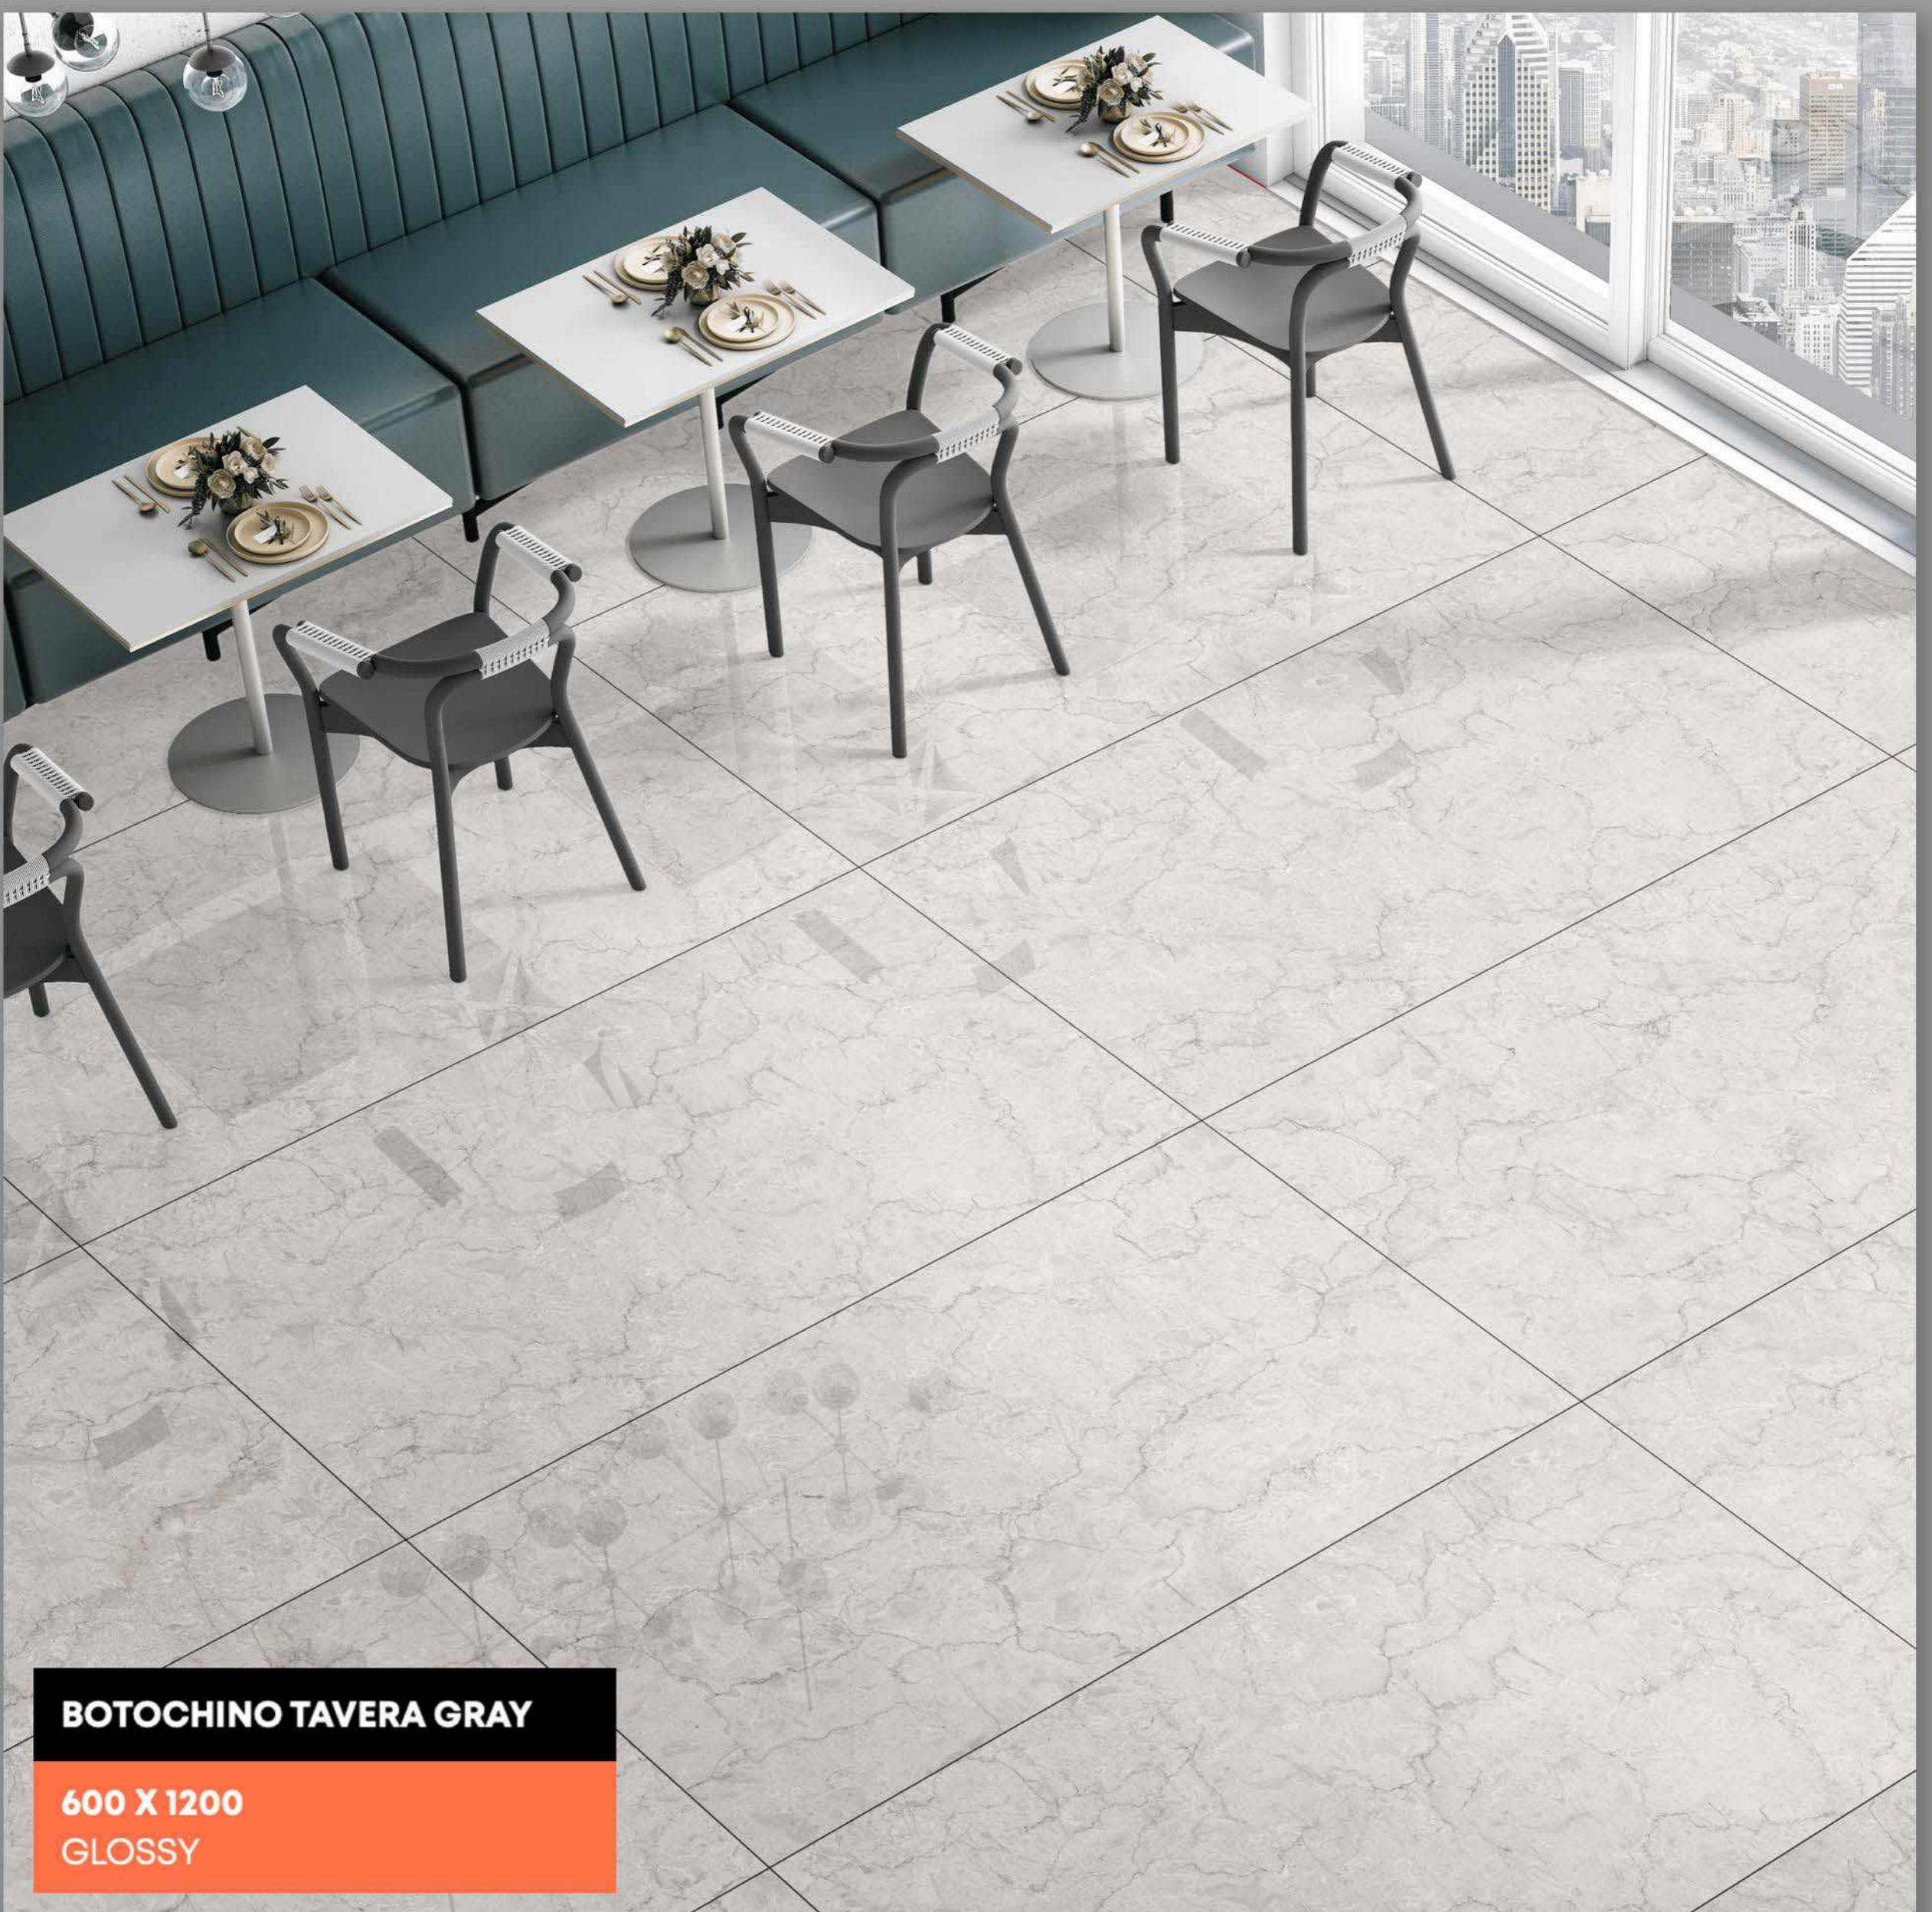

BOTOCHINO TAVERA GRAY

600 X 1200
GLOSSY