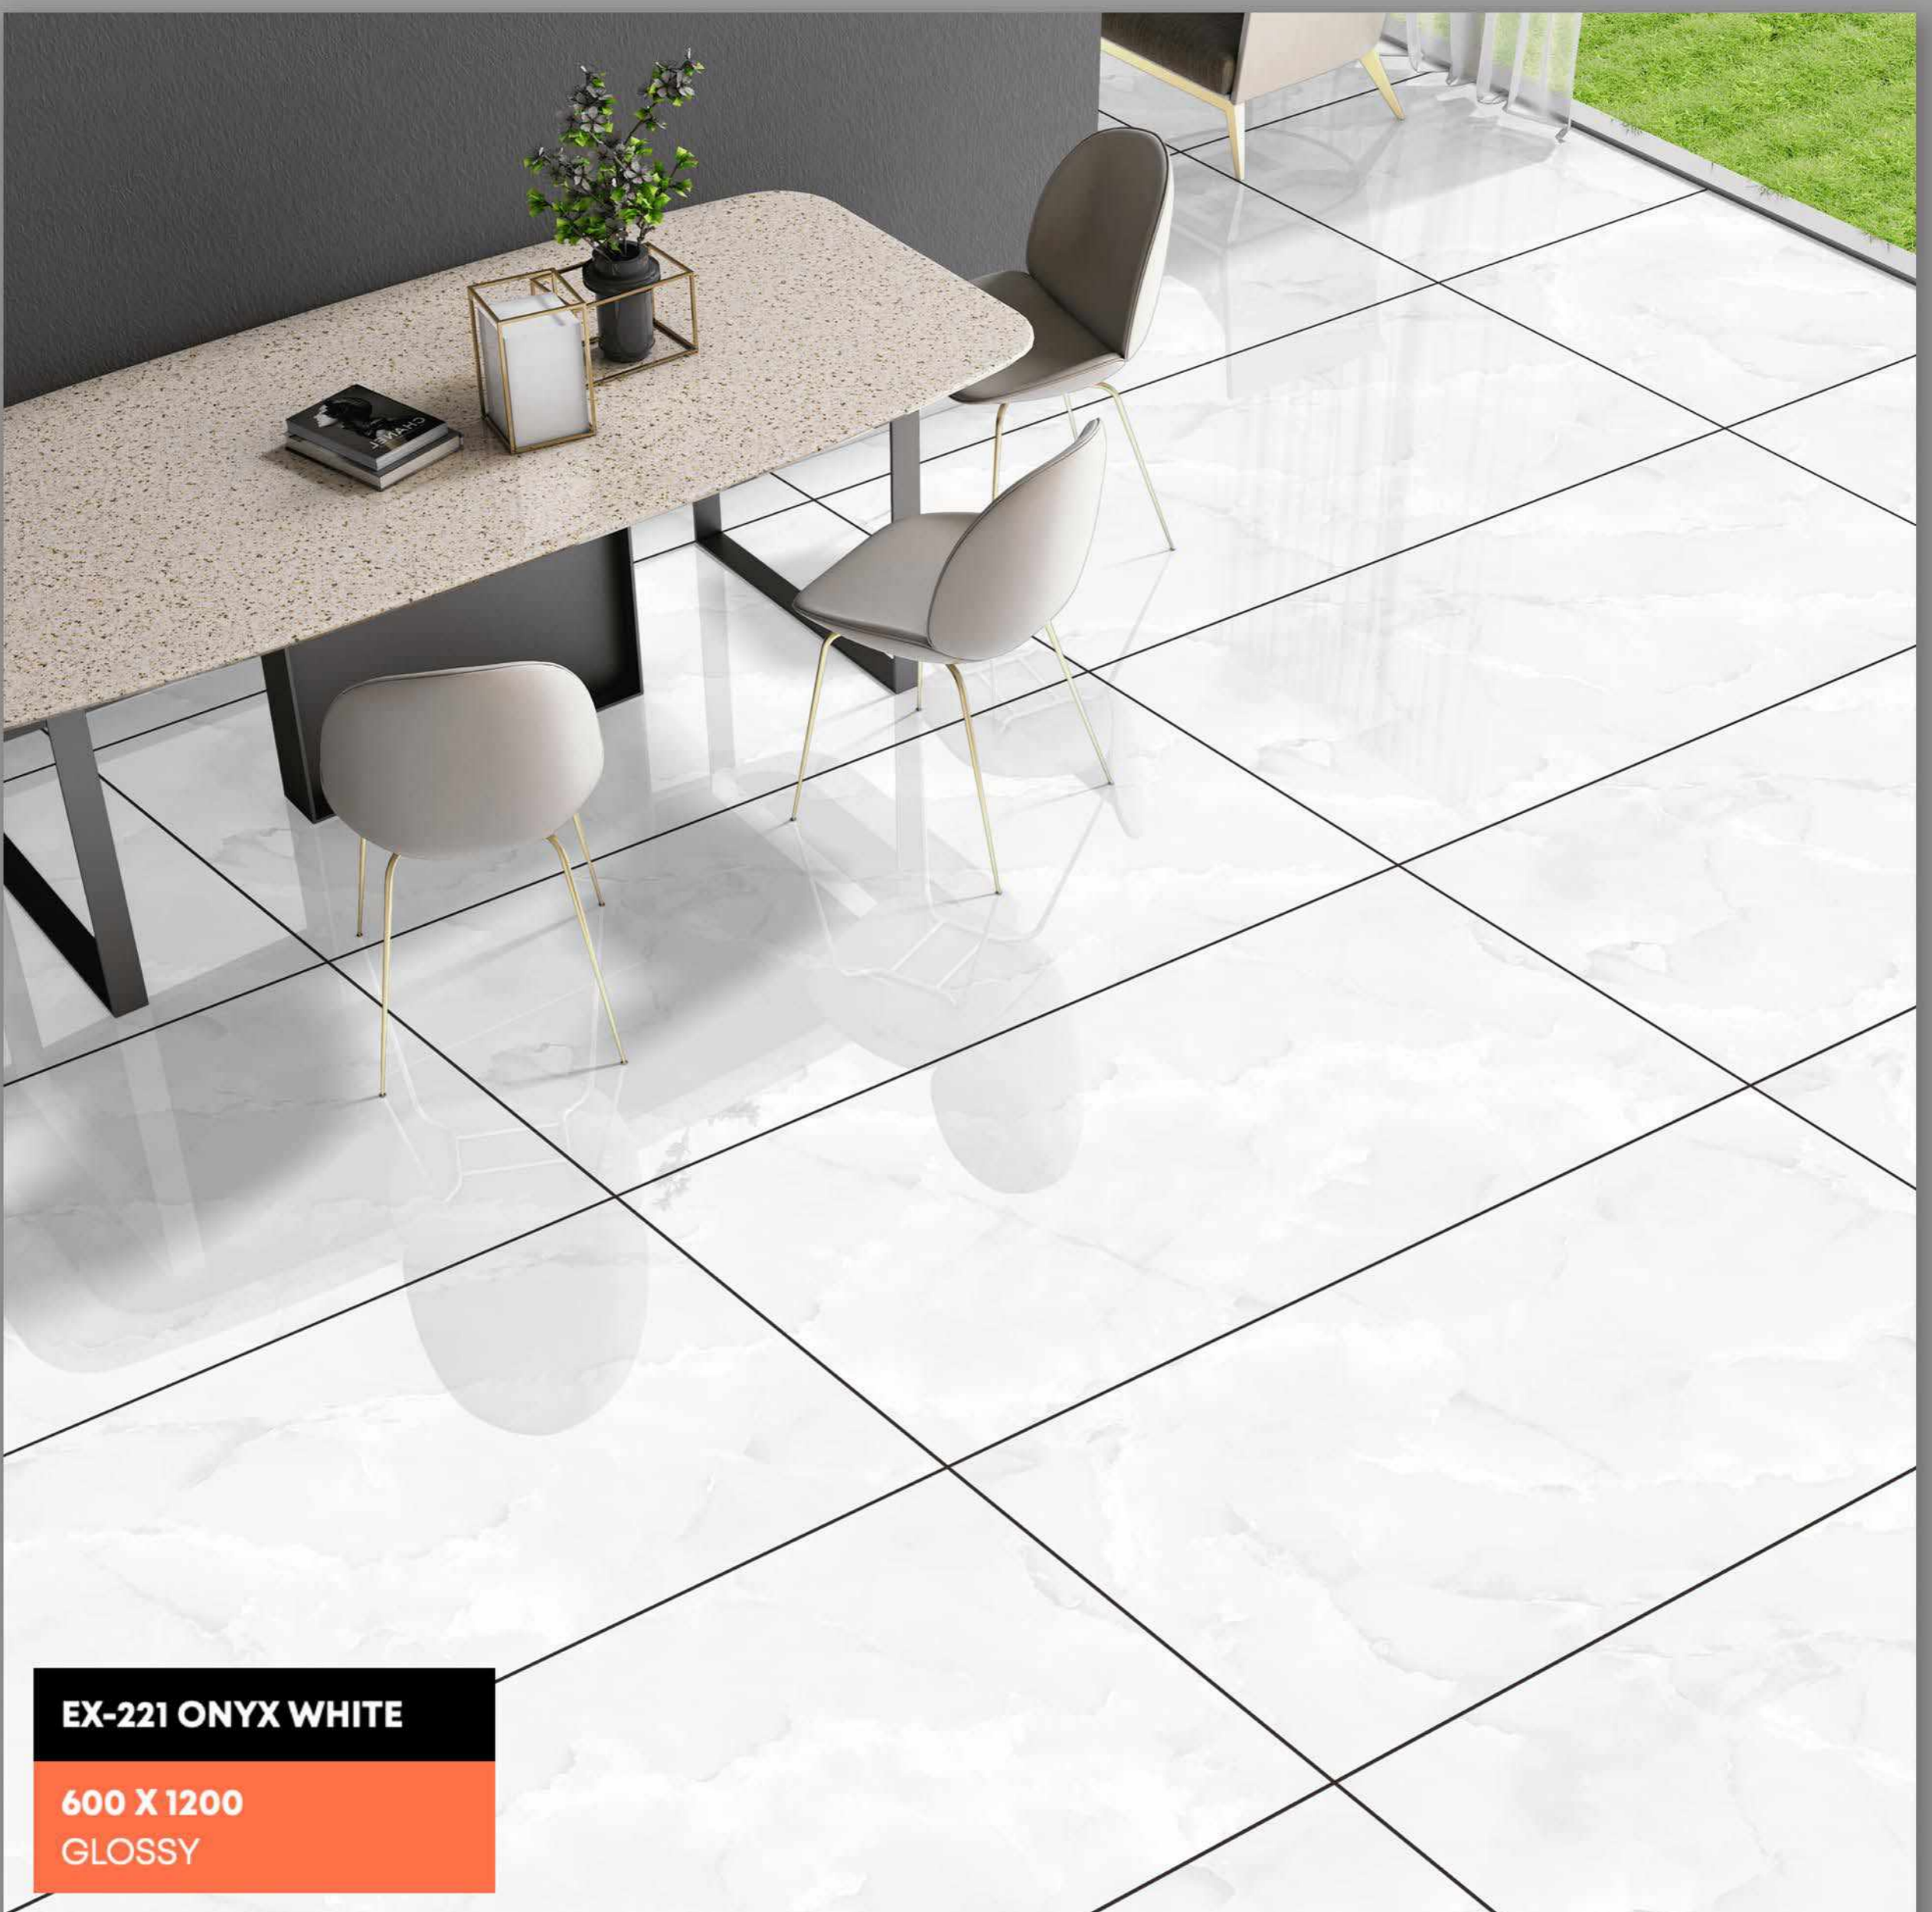

EX-221 ONYX WHITE

600 X 1200
GLOSSY