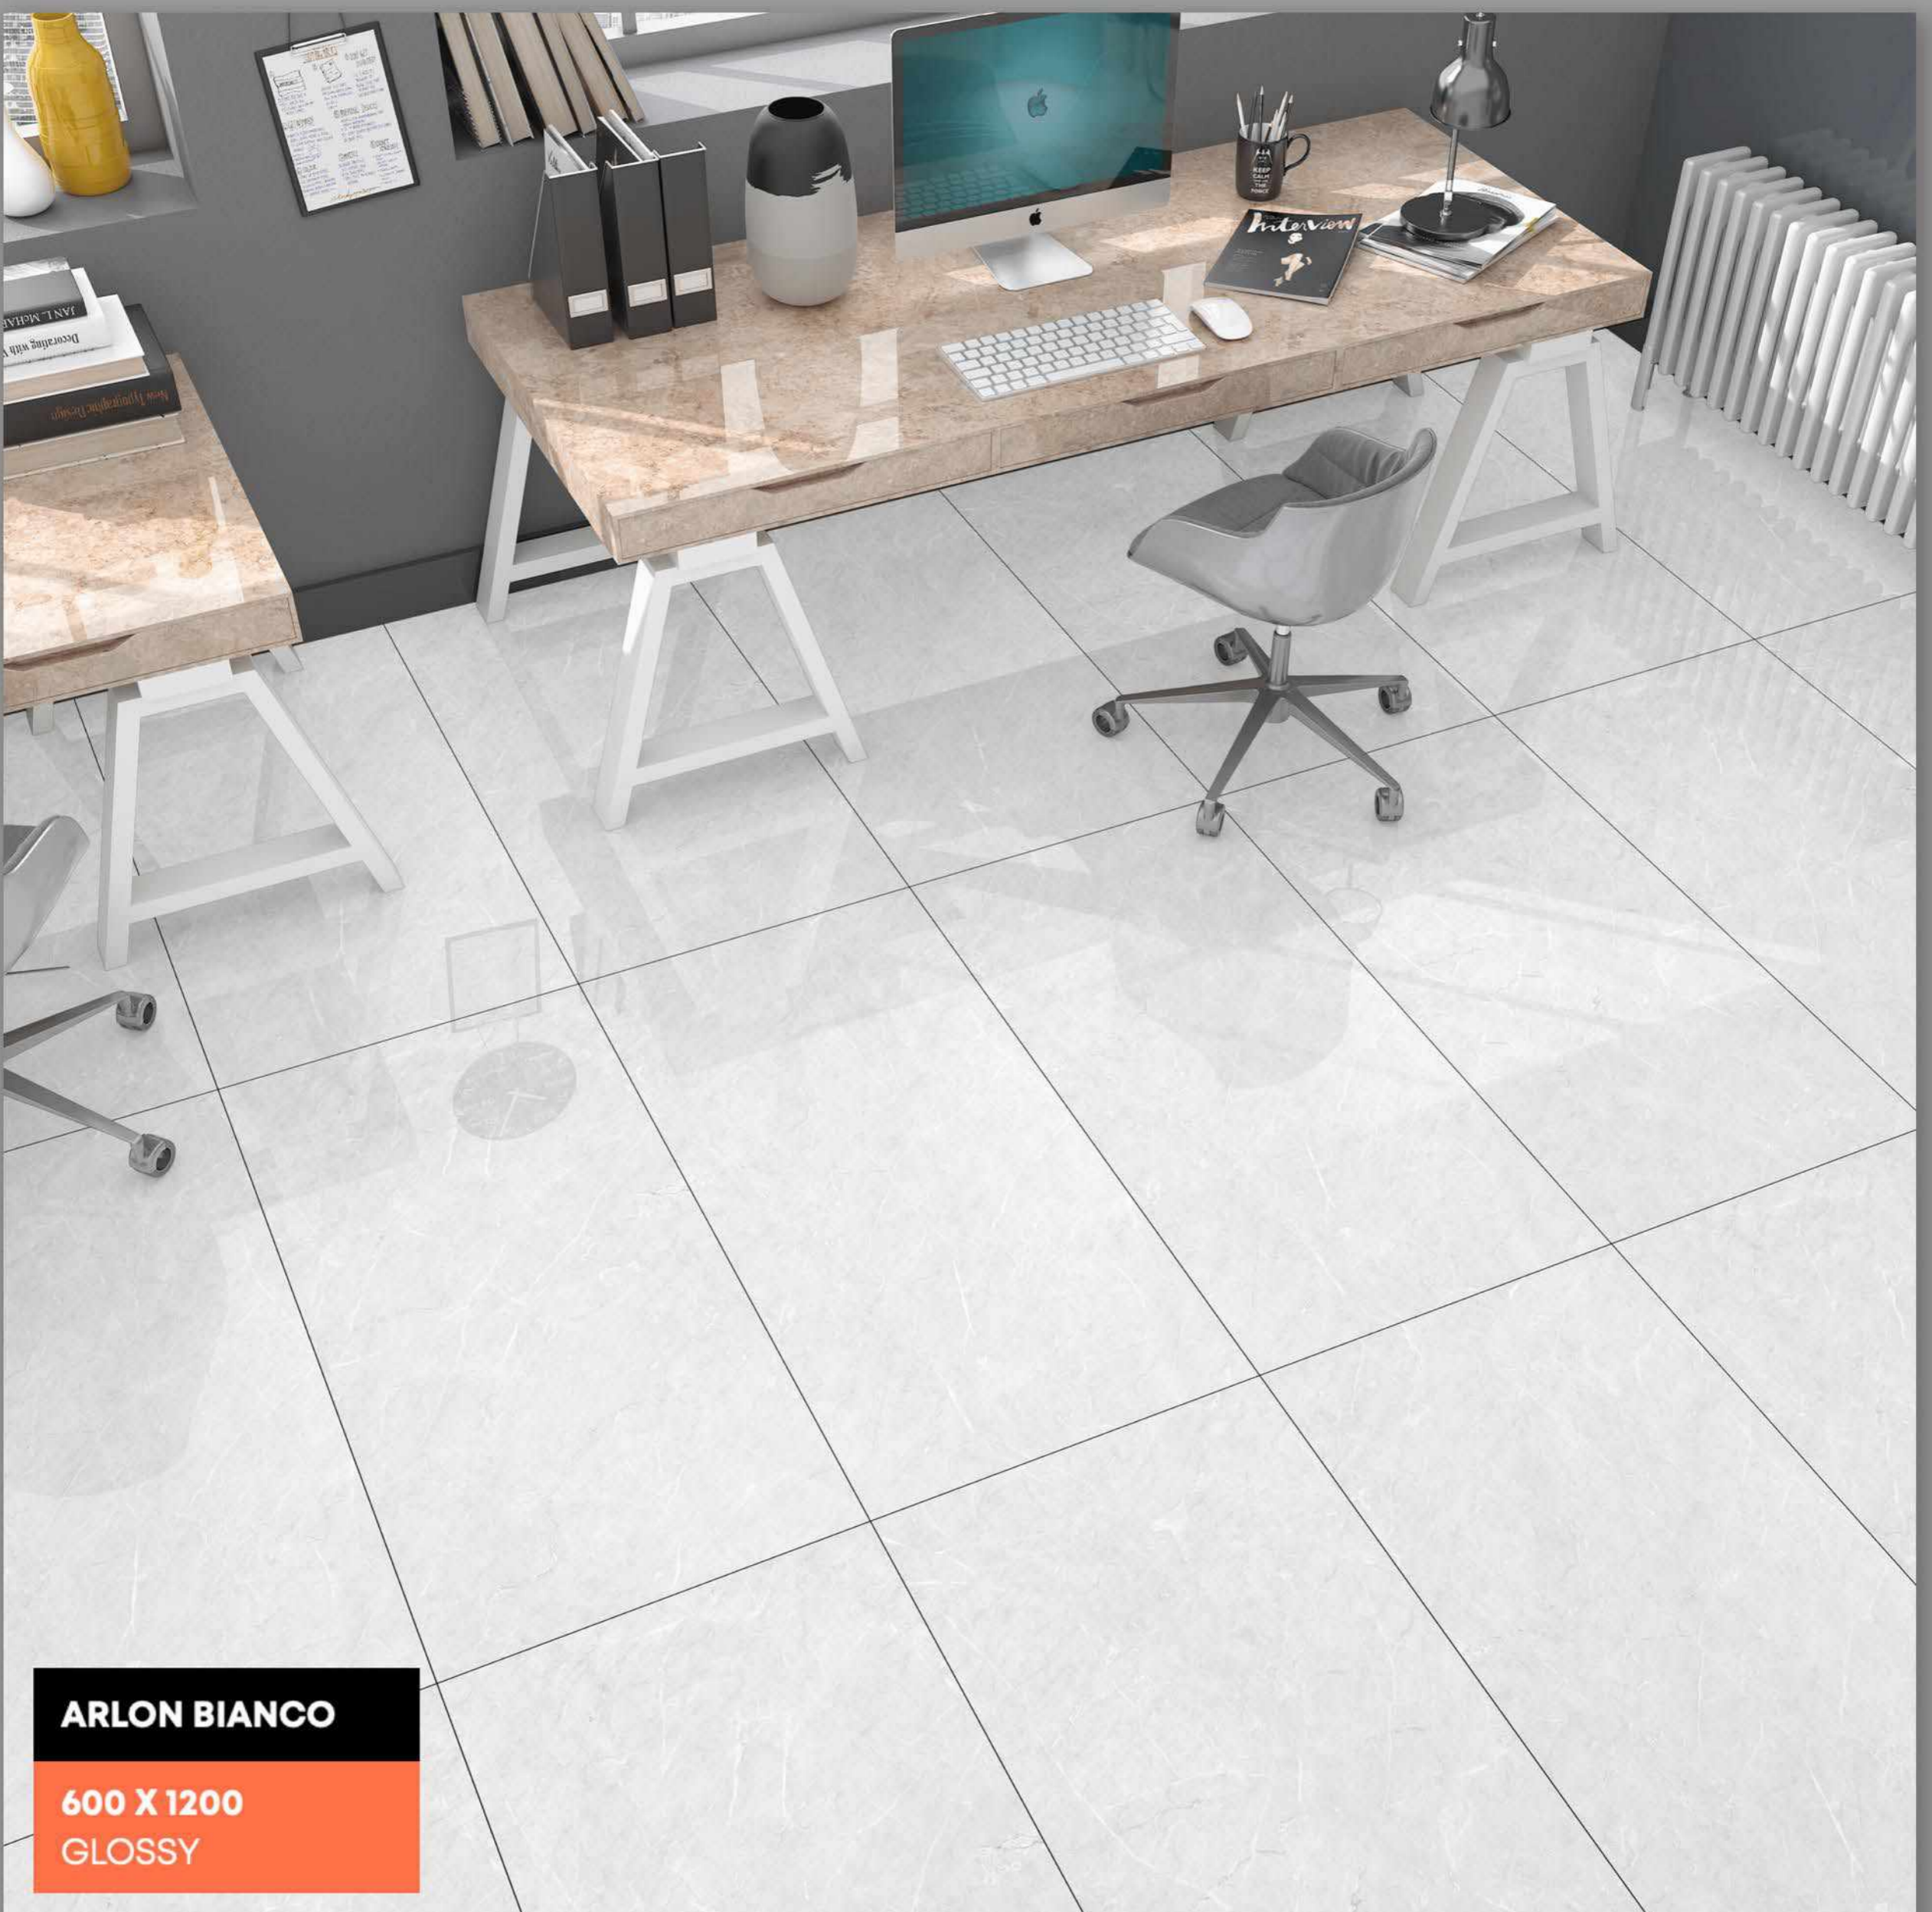

Random Designs

0% Zero Maintenance

Eco-Friendly

Low Water Absorption

ARLON BIANCO

FINISH | GLOSSY

RANDOM - 03

ARLON BIANCO