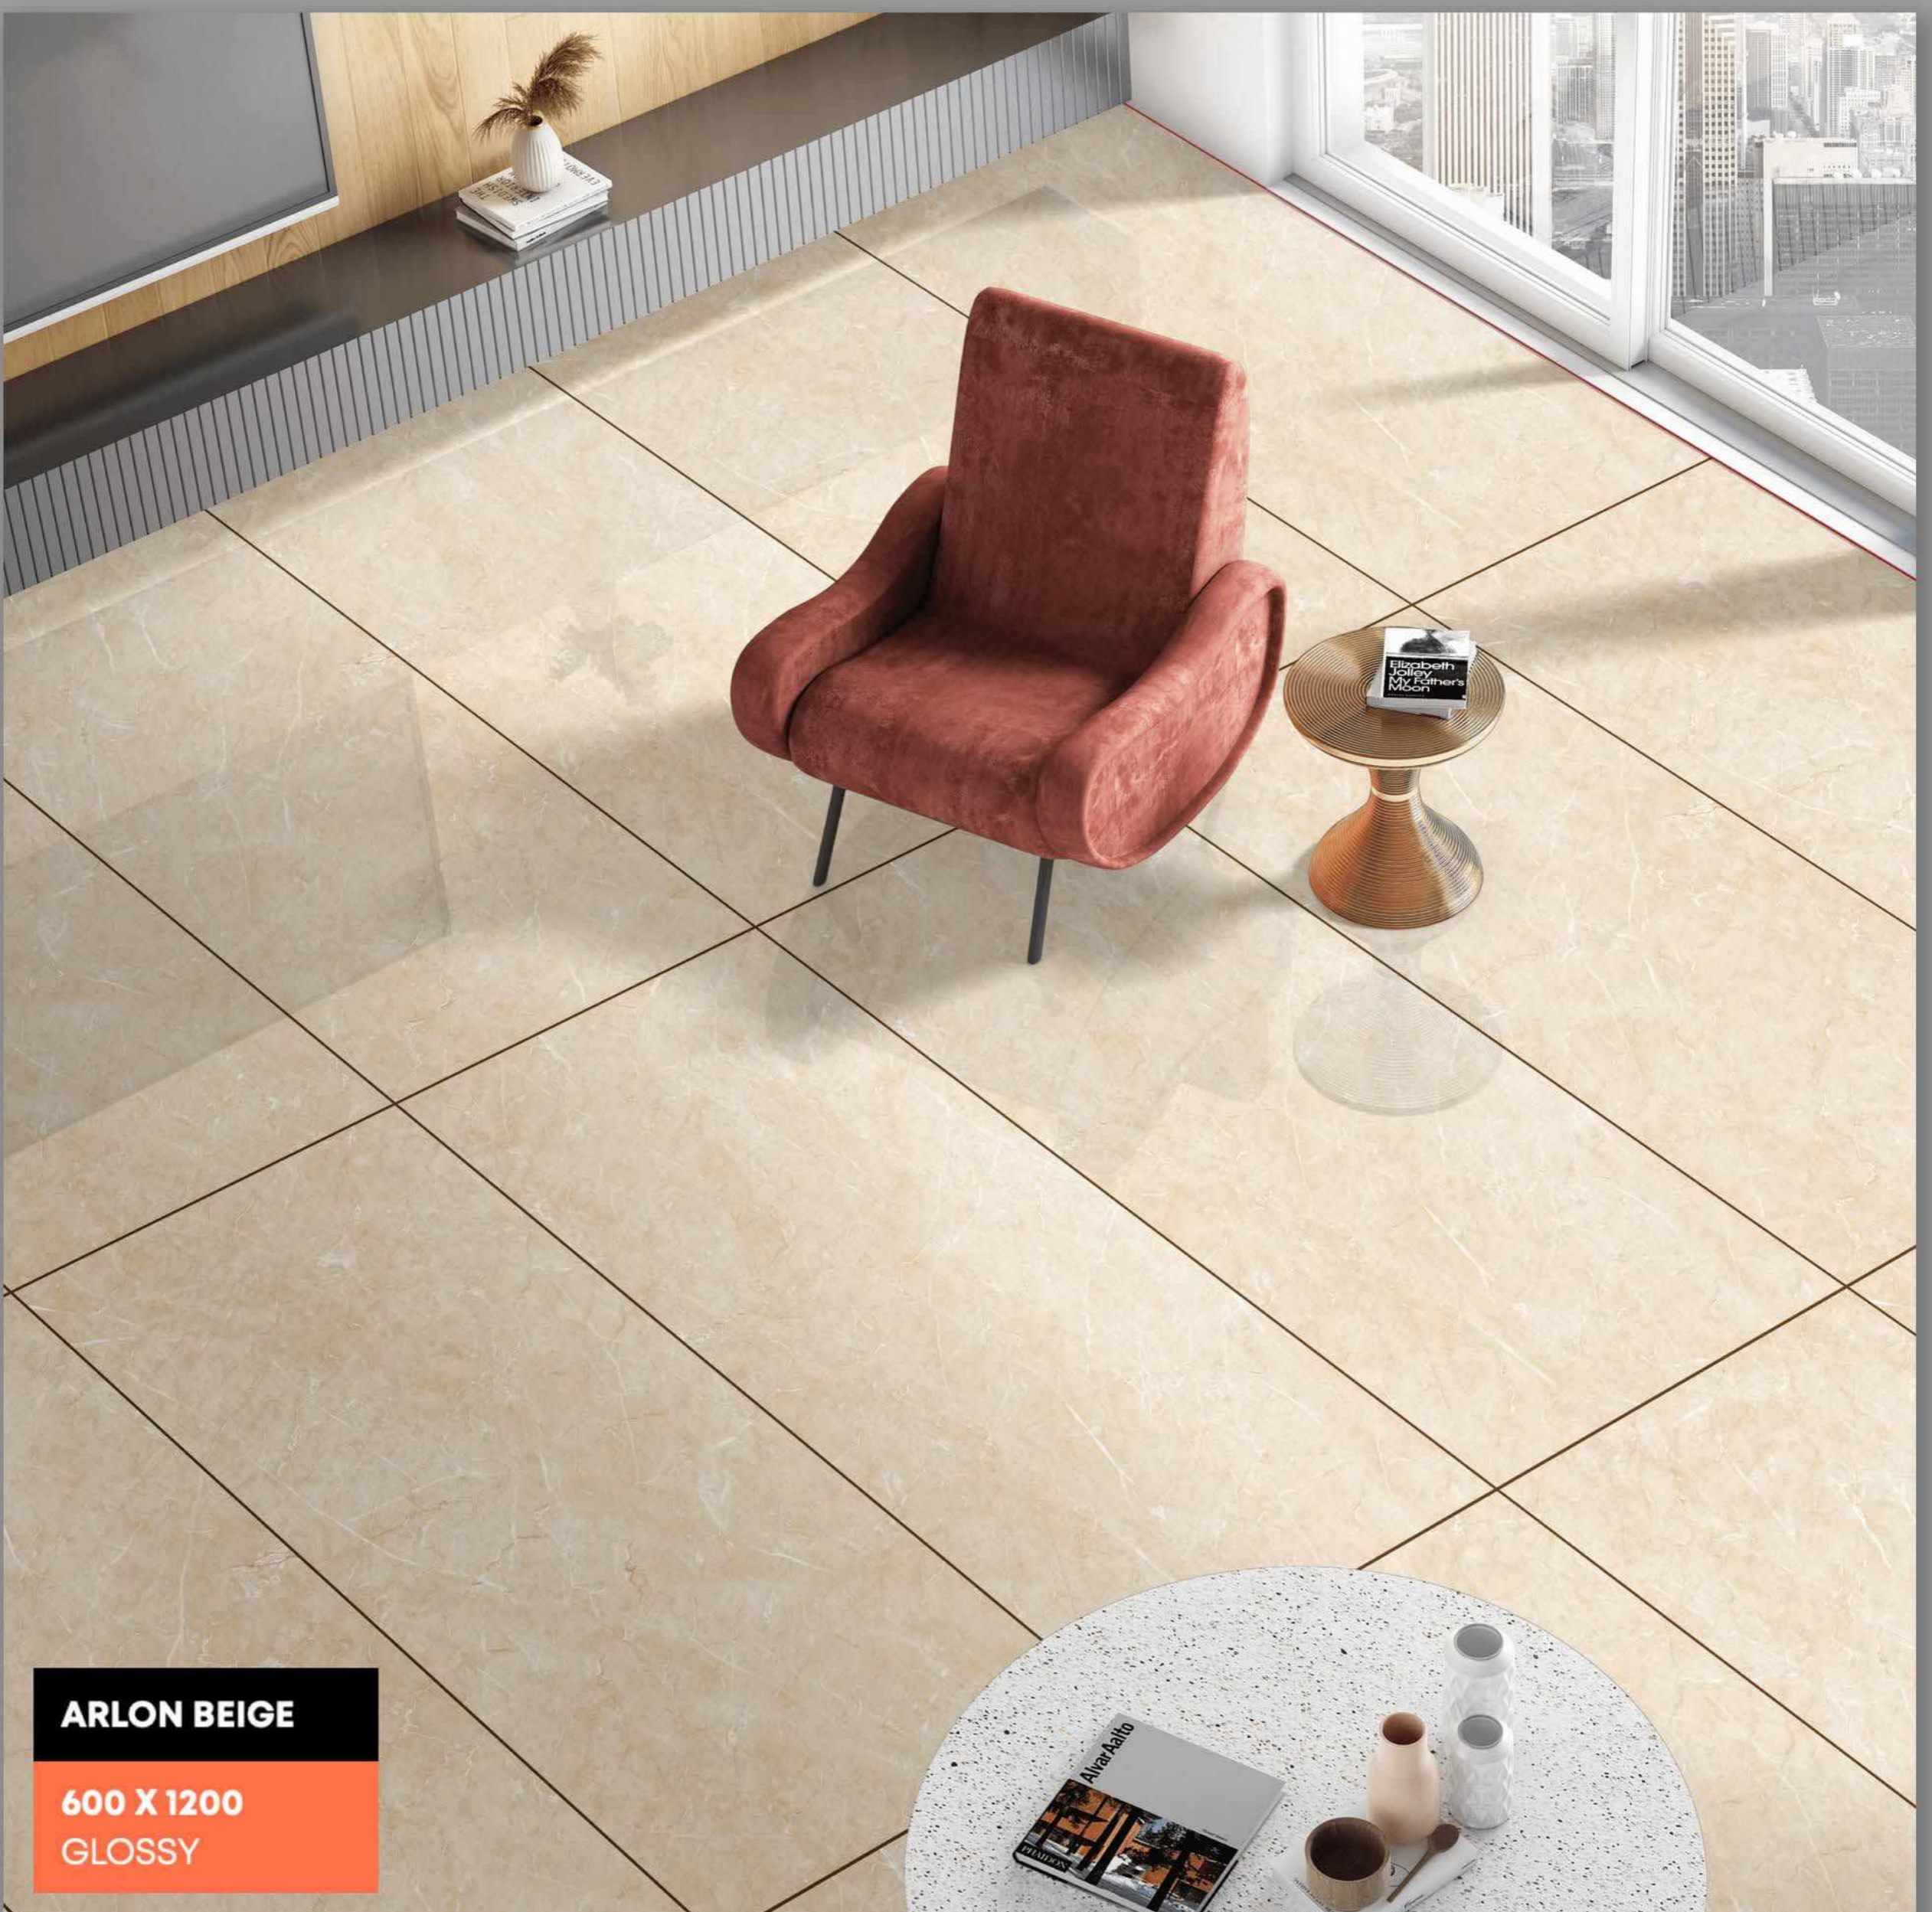

0% Zero Maintenance

Eco-Friendly

Low Water Absorption

ARLON BEIGE

FINISH | GLOSSY

RANDOM - 03

ARLON BEIGE

600 X 1200
GLOSSY